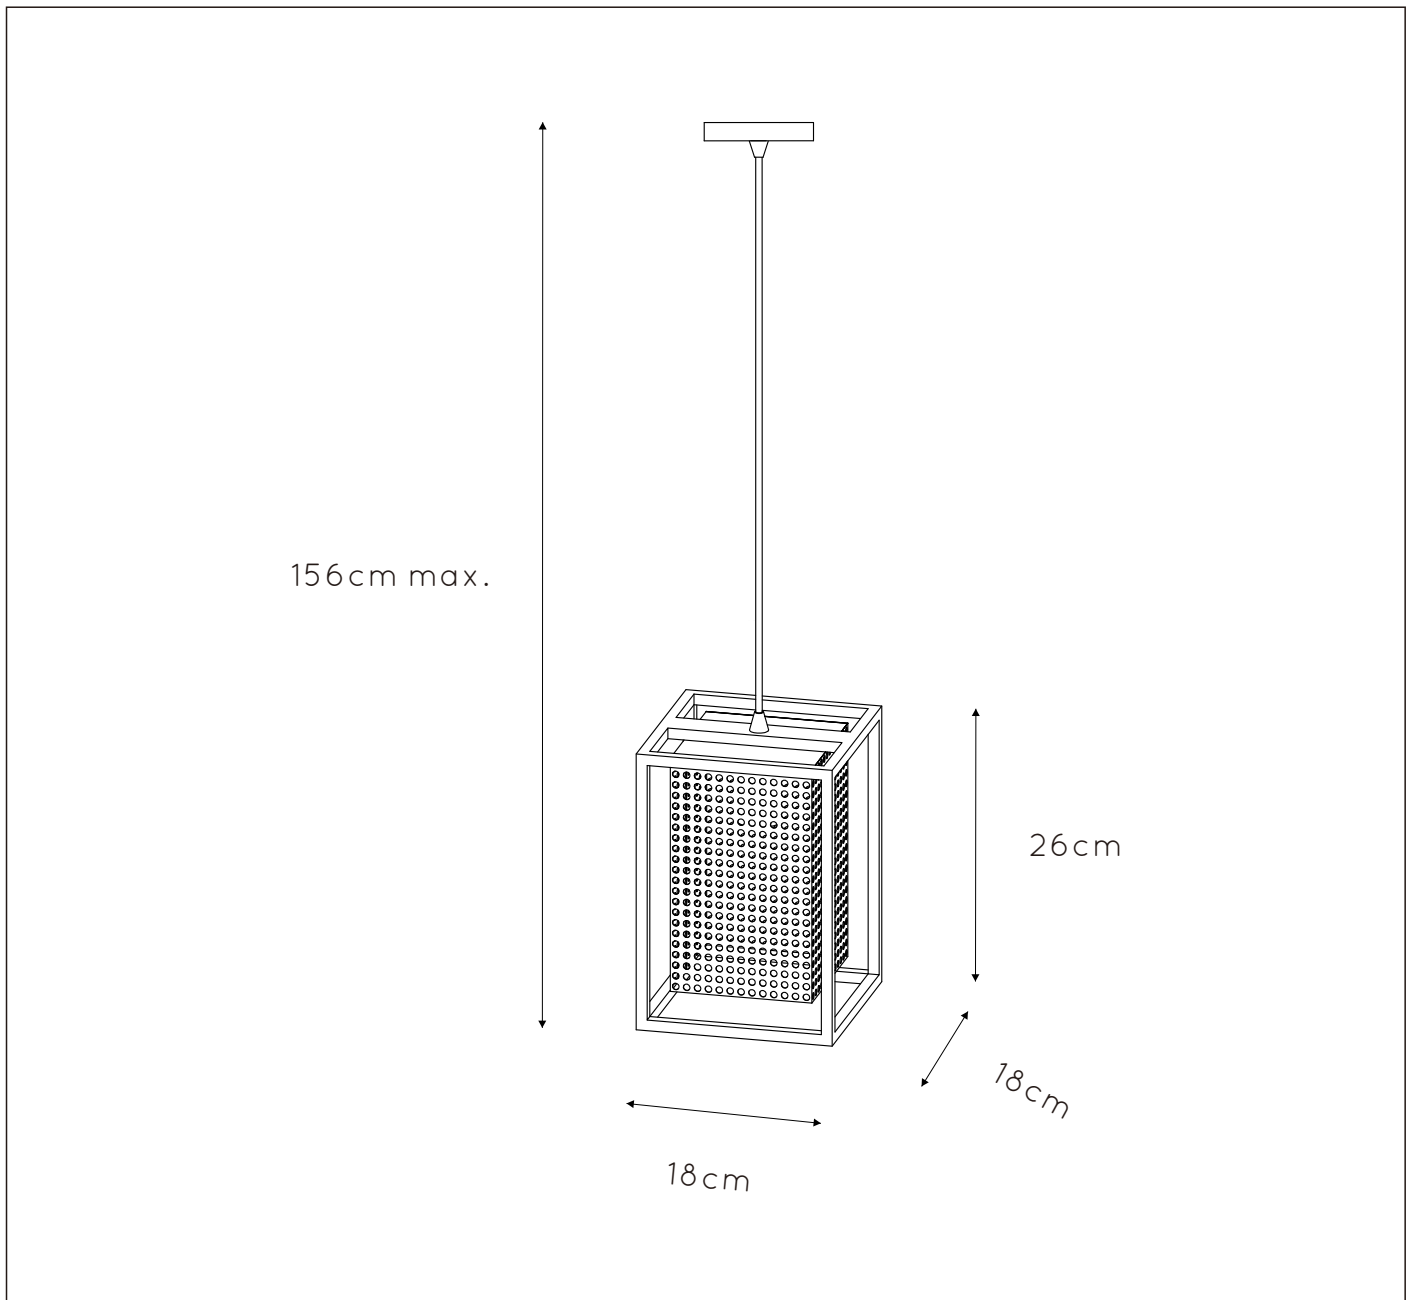

LUCIDE

SANSA

Item number : 21422/01/30

EAN CODE : 5411212211194

For more specifications, dimensions please visit

www.lucide.com