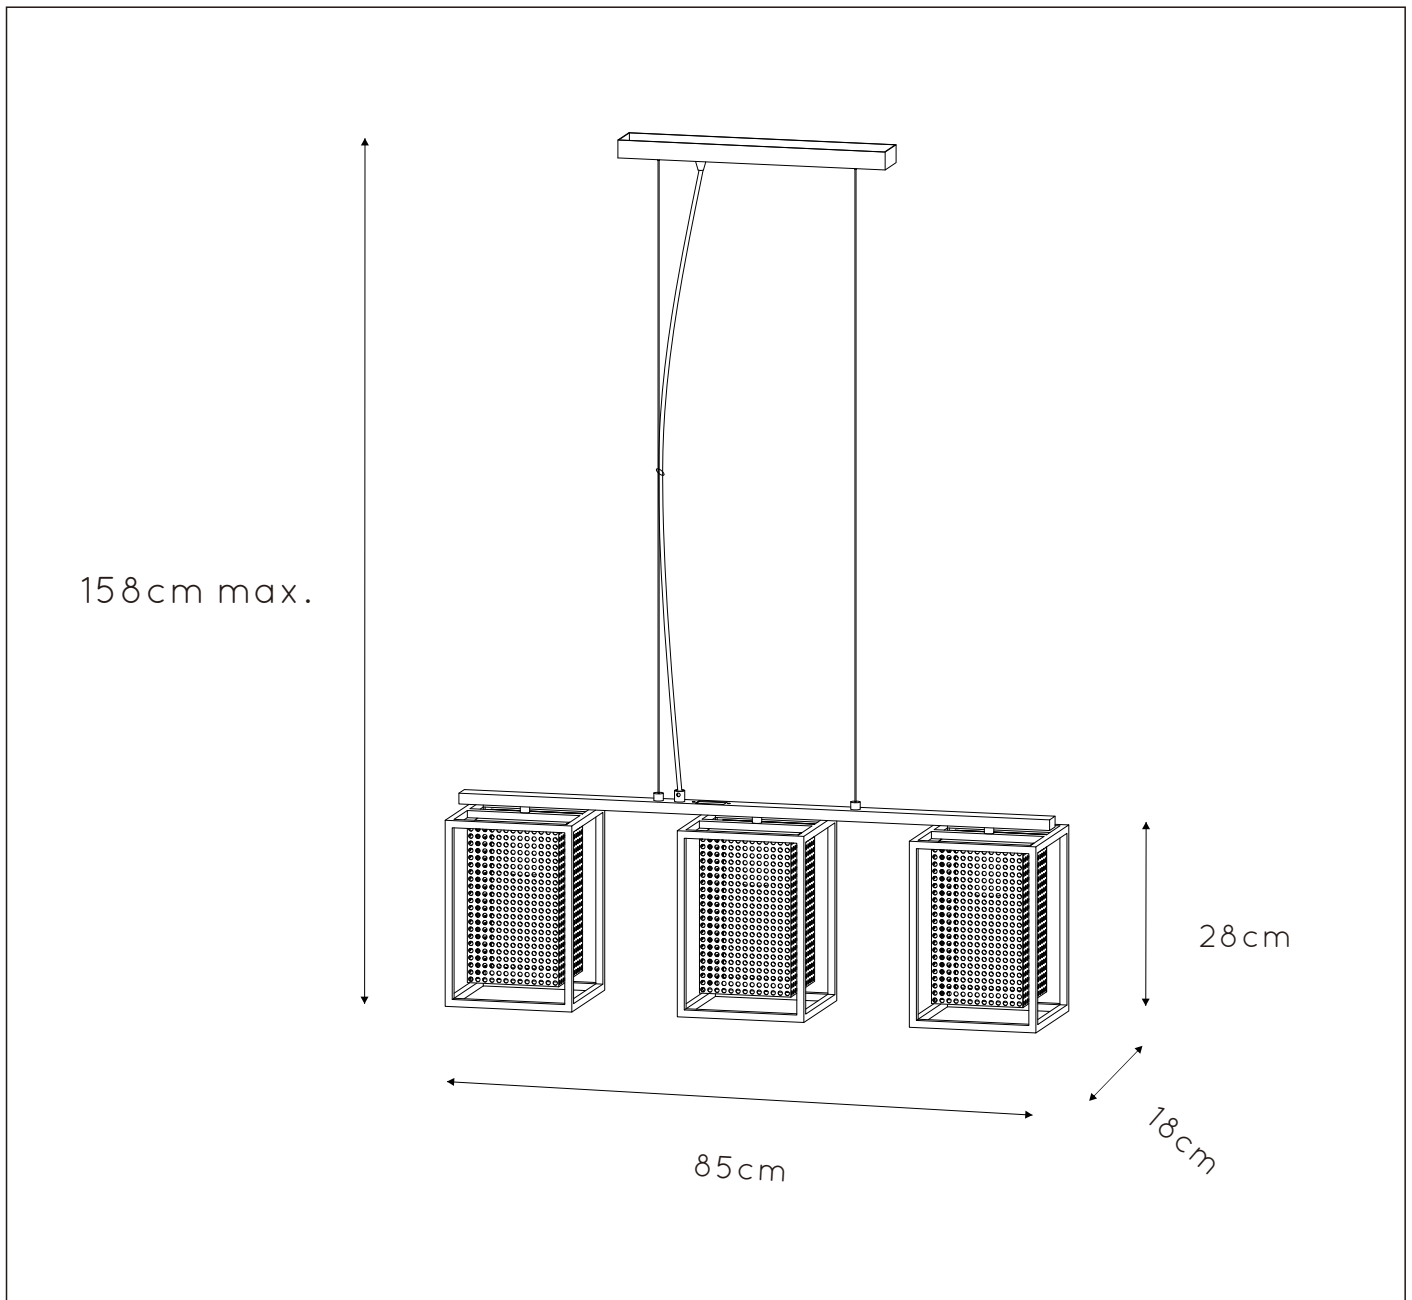

GENERAL SPECIFICATIONS

LUCIDE

RECOMMENDED LUCIDE LIGHT SOURCE

49032/05/62

Light source dimmable : Yes

Light source incl. : No

General

Dimensions LxWxH : 85cm x 18cm x 158cm
Height minimum : 31cm
Height maximum : 158cm
Dimensions shade LxWxH : 13cm x 13cm x 22cm
Main material : Metal
Ceiling rose material : Metal
Color : Sandy black and gold
Style : Modern
Shape : Rectangular
Weight : 5,2 kg
Warranty : 2 years

Product specifications

Dimmable : Yes
Light direction : Around (Diffuse)
Adjustable in height : Adjustable In Height (Before Installation)
Directional : Not Directional
Cable : Yes, Cable On Product
Cable length : 130 cm
Sensor : Without Sensor
Control : Light Switch Control
IP-Class : 20
Electric class : 1
Light source including ? : No
Lamp socket : E27
Light source number : 3
Power requirements : 220-240V~50Hz
Bulb type & maximum wattage : E27 max.40W

For more specifications of this product please visit
www.lucide.com

LUCIDE

SANSA

Item number : 21422/03/30

EAN CODE : 5411212211231

For more specifications, dimensions please visit

www.lucide.com

LUCIDE

INSTALLATION DRAWING SPECIFICATIONS