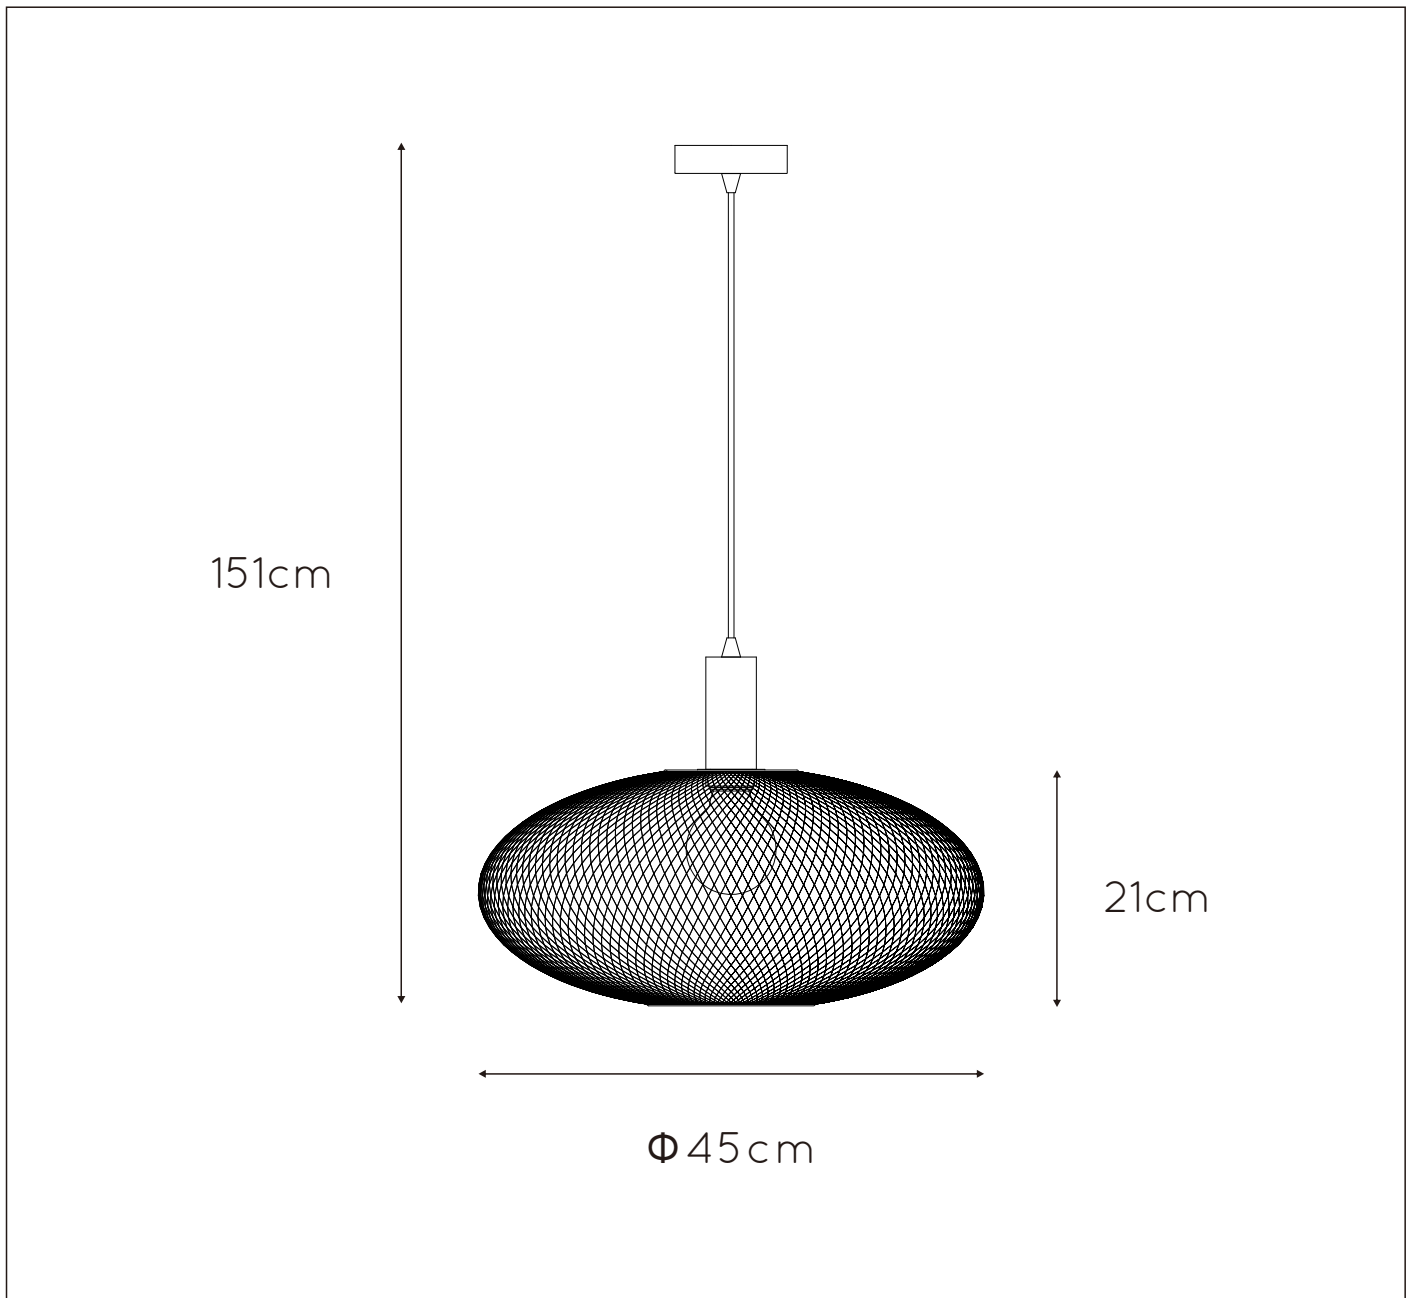

GENERAL SPECIFICATIONS

LUCIDE

RECOMMENDED LUCIDE LIGHT SOURCE

490 47/20/65

Light source dimmable : Yes

Light source incl. : No

General

Dimensions LxWxH : 45cm x 45cm x 151cm

Height minimum : 23,5cm

Height maximum : 151cm

Dimensions shade LxWxH : 45cm x 45cm x 21cm

Main material : Metal

Ceiling rose material : Metal

Color : Matt black and Sandy gold

Style : Modern

Shape : Oval

Weight : 0,95 kg

Warranty : 2 years

Product specifications

Dimmable : Yes

Light direction : Around (Diffuse)

Adjustable in height : Adjustable In Height
(Before Installation)

Directional : Not Directional

Cable : Yes, Cable On Product

Power requirements : 220-240V~50Hz

Bulb type & maximum wattage : E27 max.40W

For more specifications of this product please visit

www.lucide.com

LUCIDE

MESH

Item number : 21423/45/02

EAN CODE : 5411212211316