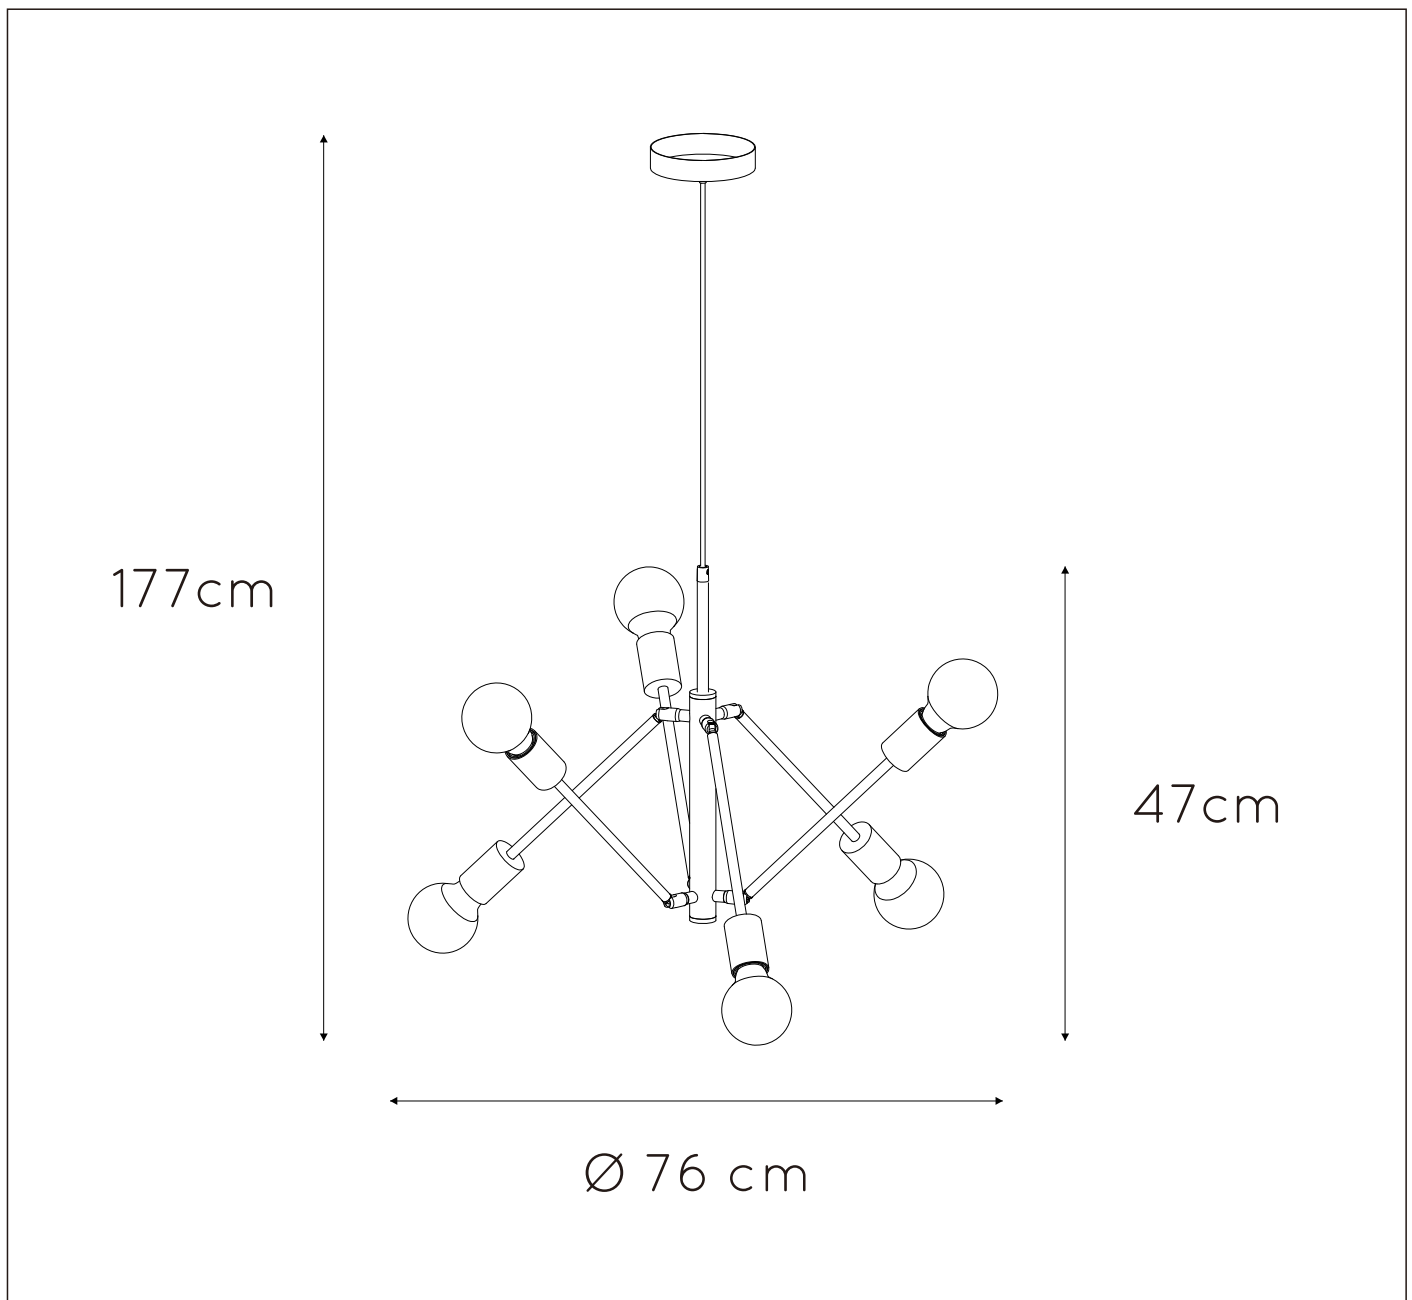

### General

**Dimensions LxWxH :** 76cm x 76cm x177cm

**Height minimum:** 49.5cm

**Height maximum:** 177cm

**Dimensions shade LxWxH :** -

**Main material :** Metal

**Ceiling rose material :** Metal

**Color :** Matt black

### Product specifications

**Dimmable :** Yes

**Light direction :** Around (Diffuse)

**Adjustable in height :** Adjustable In Height (Before Installation)

**Directional :** Directional

**Cable :** Yes, Cable On Product

**Cable length :** 130 cm

**Sensor :** Without Sensor

**Control :** Light Switch Control

**IP-Class :** 20

**Electric class :** 1

**Light source including ? :** No

**Lamp socket :** E27

**Light source number :** 6

# LESTER

Item number : 21424/06/30

EAN CODE : 5411212211330

For more specifications, dimensions please visit

[www.lucide.com](http://www.lucide.com)