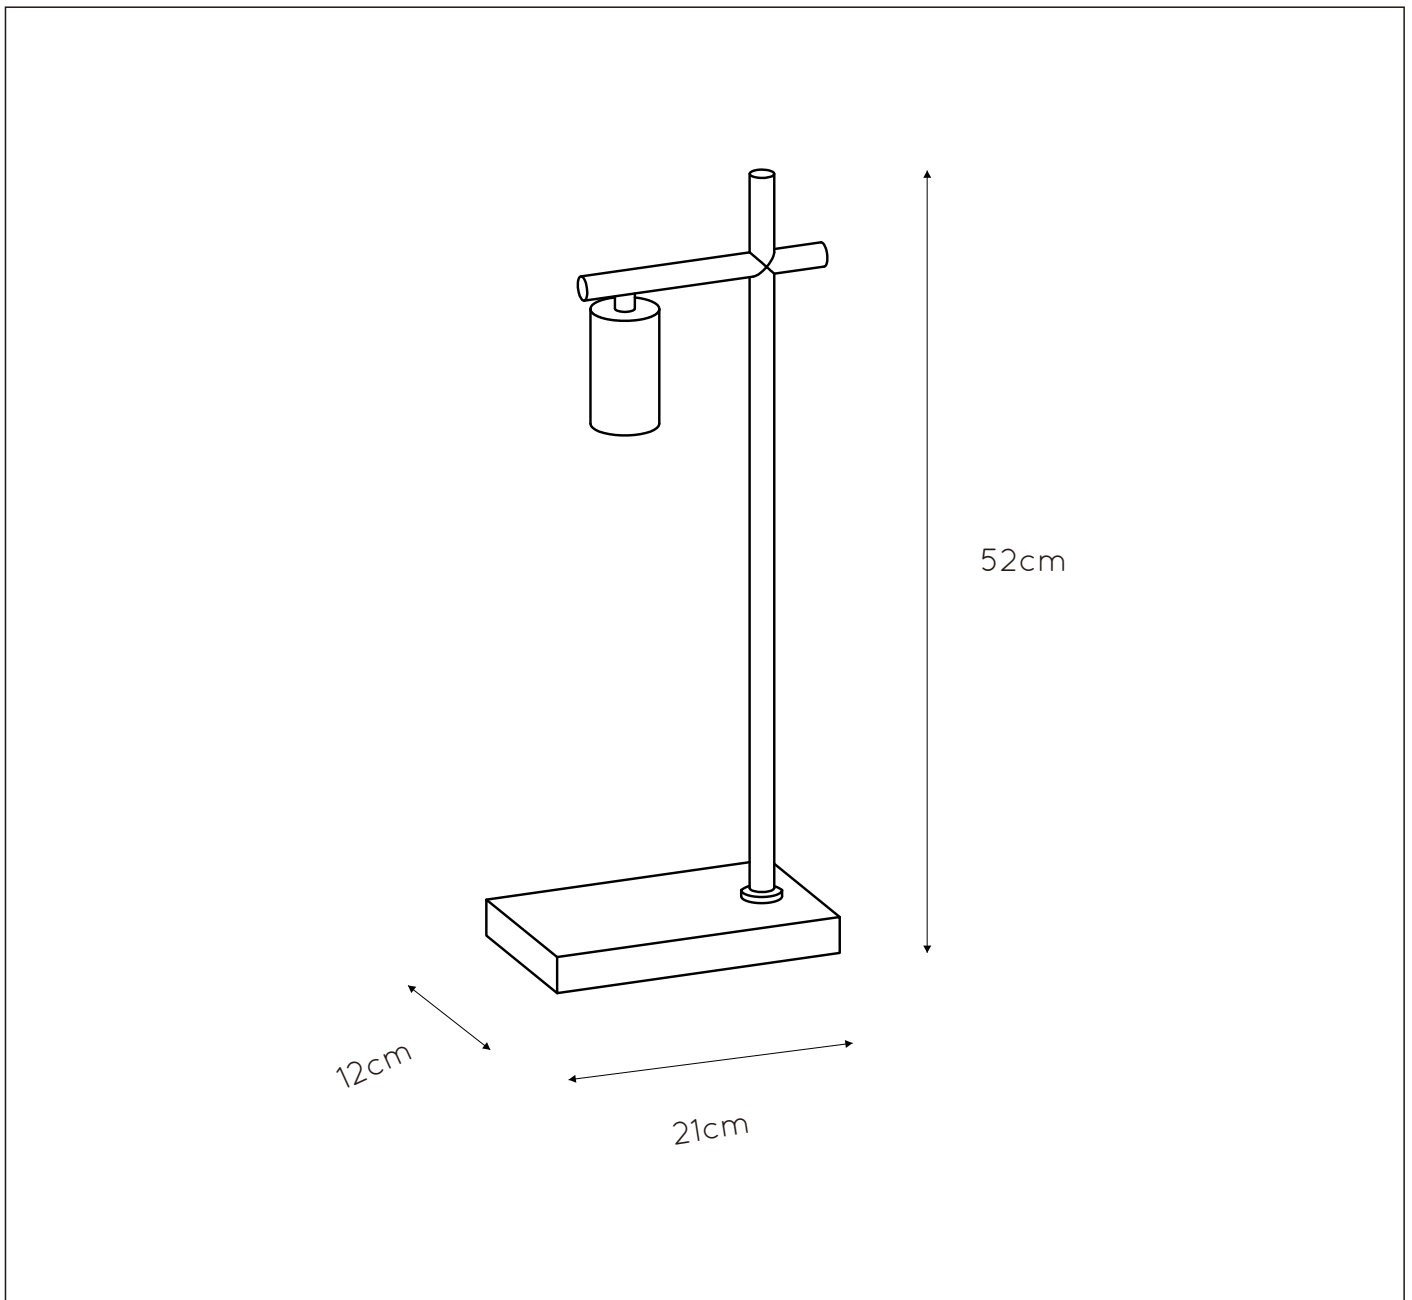

LUCIDE

LEANNE

Item number : 21521/01/30

EAN CODE : 5411212211118

For more specifications, dimensions please visit

www.lucide.com