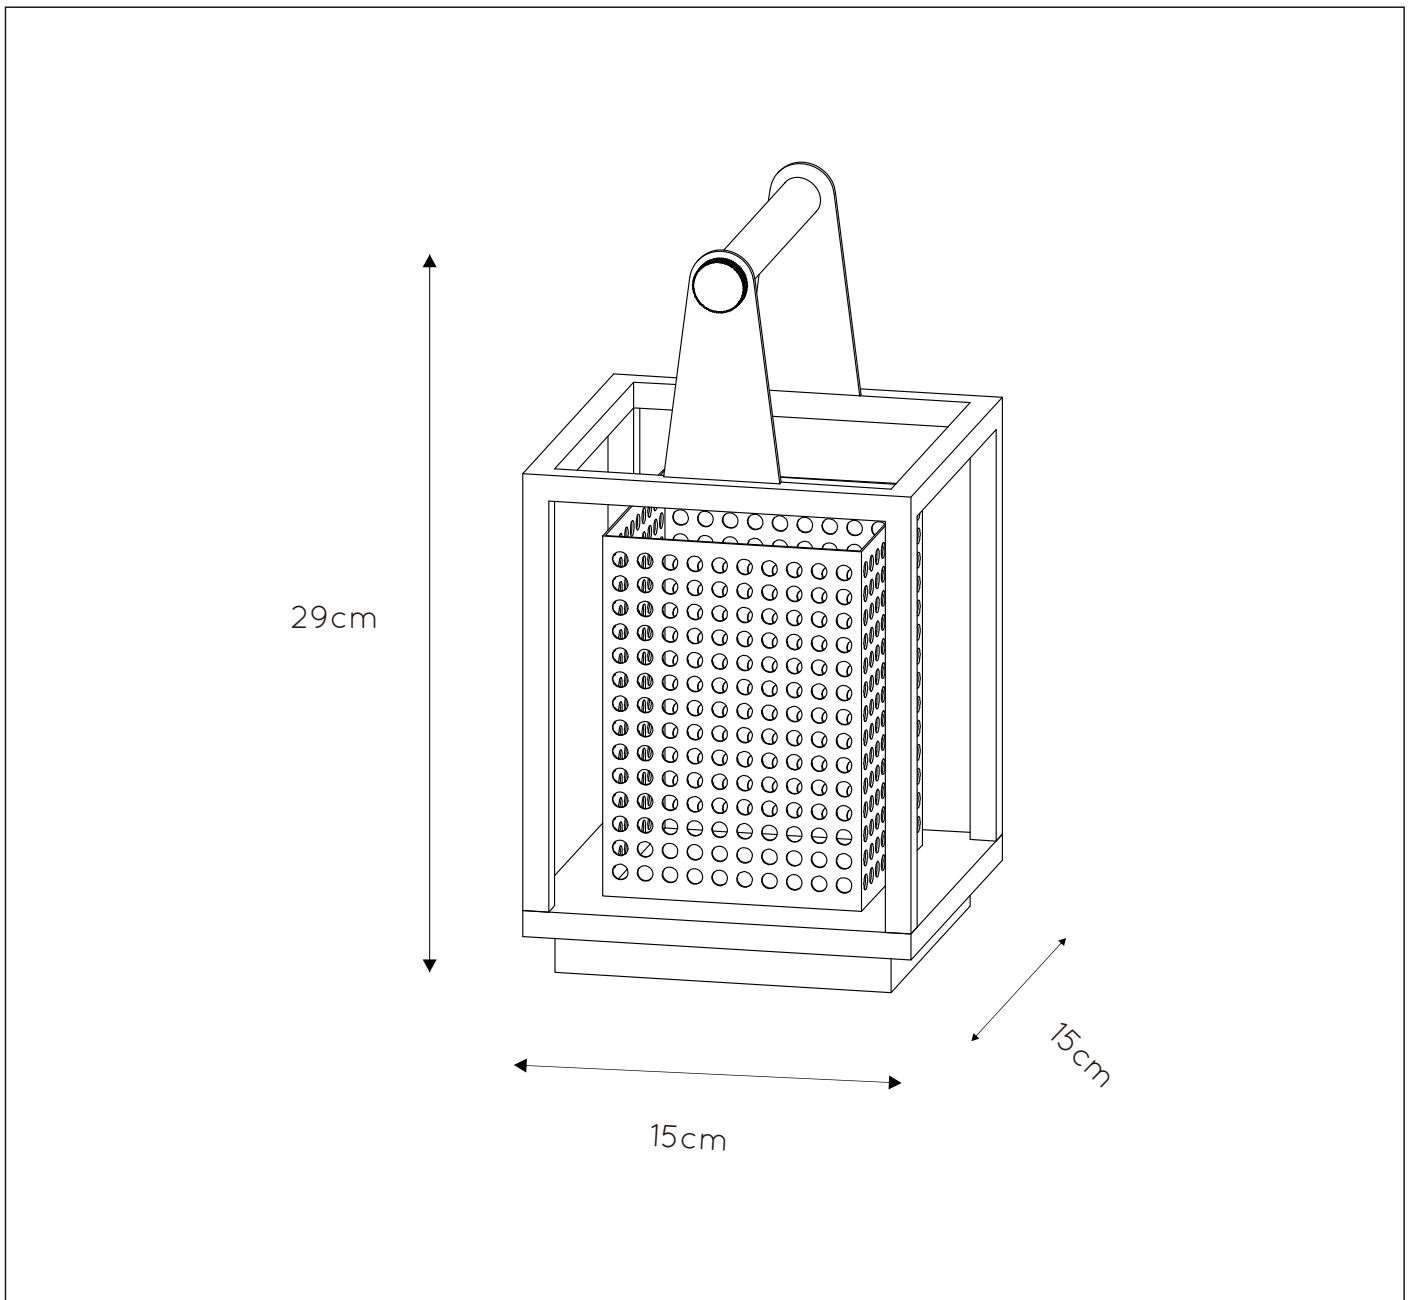

GENERAL SPECIFICATIONS

LUCIDE

RECOMMENDED LUCIDE LIGHT SOURCE

49020/05/60

Light source dimmable : Yes

Light source incl. : No

General

Dimensions LxWxH : 15cm x 15cm x 29cm
Height minimum : 29cm
Height maximum : 29cm
Dimensions shade LxWxH : 10cm x 10cm x 14cm
Main material : Metal
Ceiling rose material : Metal
Color : Sandy black and gold
Style : Modern
Shape : Rectangular
Weight : 1,6 kg
Warranty : 2 years

Product specifications

Dimmable : Yes
Light direction : Around (Diffuse)
Adjustable in height : No
Directional : Not Directional
Cable : Yes, Cable On Product
Cable length : 180 cm
Sensor : Without Sensor
Control : Light Switch Control
IP-Class : 20
Electric class : 2
Light source including ? : No
Lamp socket : E27
Light source number : 1
Power requirements : 220-240V~50Hz
Bulb type & maximum wattage : E27 max.40W

For more specifications of this product please visit

www.lucide.com

LUCIDE

SANSA

Item number : 21522/01/30

EAN CODE : 5411212211200

For more specifications, dimensions please visit

www.lucide.com

INSTALLATION DRAWING SPECIFICATIONS

LUCIDE

1

2