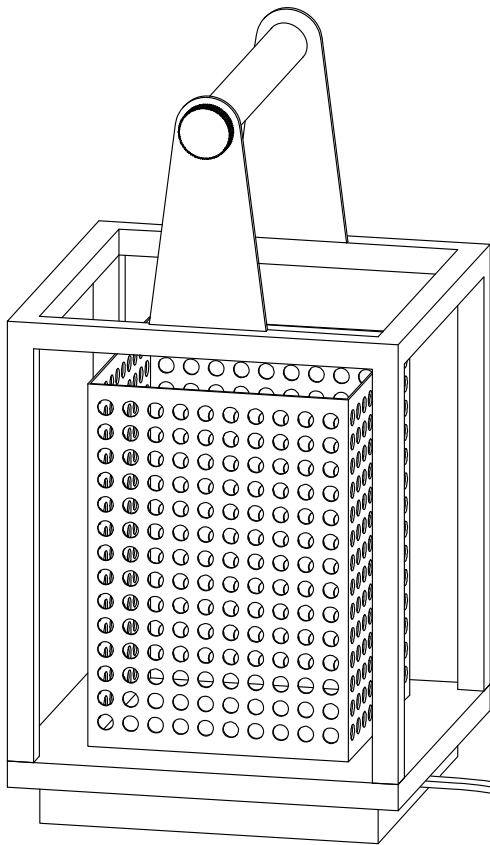

GENERAL SPECIFICATIONS

LUCIDE

RECOMMENDED LUCIDE LIGHT SOURCE

49020/05/60

Light source dimmable : Yes

Light source incl. : No

General

Dimensions LxWxH : 15cm x 15cm x 29cm
Height minimum : 29cm
Height maximum : 29cm
Dimensions shade LxWxH : 10cm x 10cm x 14cm
Main material : Metal
Ceiling rose material : Metal
Color : Sandy black and gold
Style : Modern
Shape : Rectangular
Weight : 1,6 kg
Warranty : 2 years

Product specifications

Dimmable : Yes
Light direction : Around (Diffuse)
Adjustable in height : No
Directional : Not Directional
Cable : Yes, Cable On Product
Cable length : 180 cm
Sensor : Without Sensor
Control : Light Switch Control
IP-Class : 20
Electric class : 2
Light source including ? : No
Lamp socket : E27
Light source number : 1
Power requirements : 220-240V~50Hz
Bulb type & maximum wattage : E27 max.40W

For more specifications of this product please visit

www.lucide.com

LUCIDE

SANSA

Item number : 21522/01/30

EAN CODE : 5411212211200

For more specifications, dimensions please visit

www.lucide.com

INSTALLATION DRAWING SPECIFICATIONS

LUCIDE

1

2