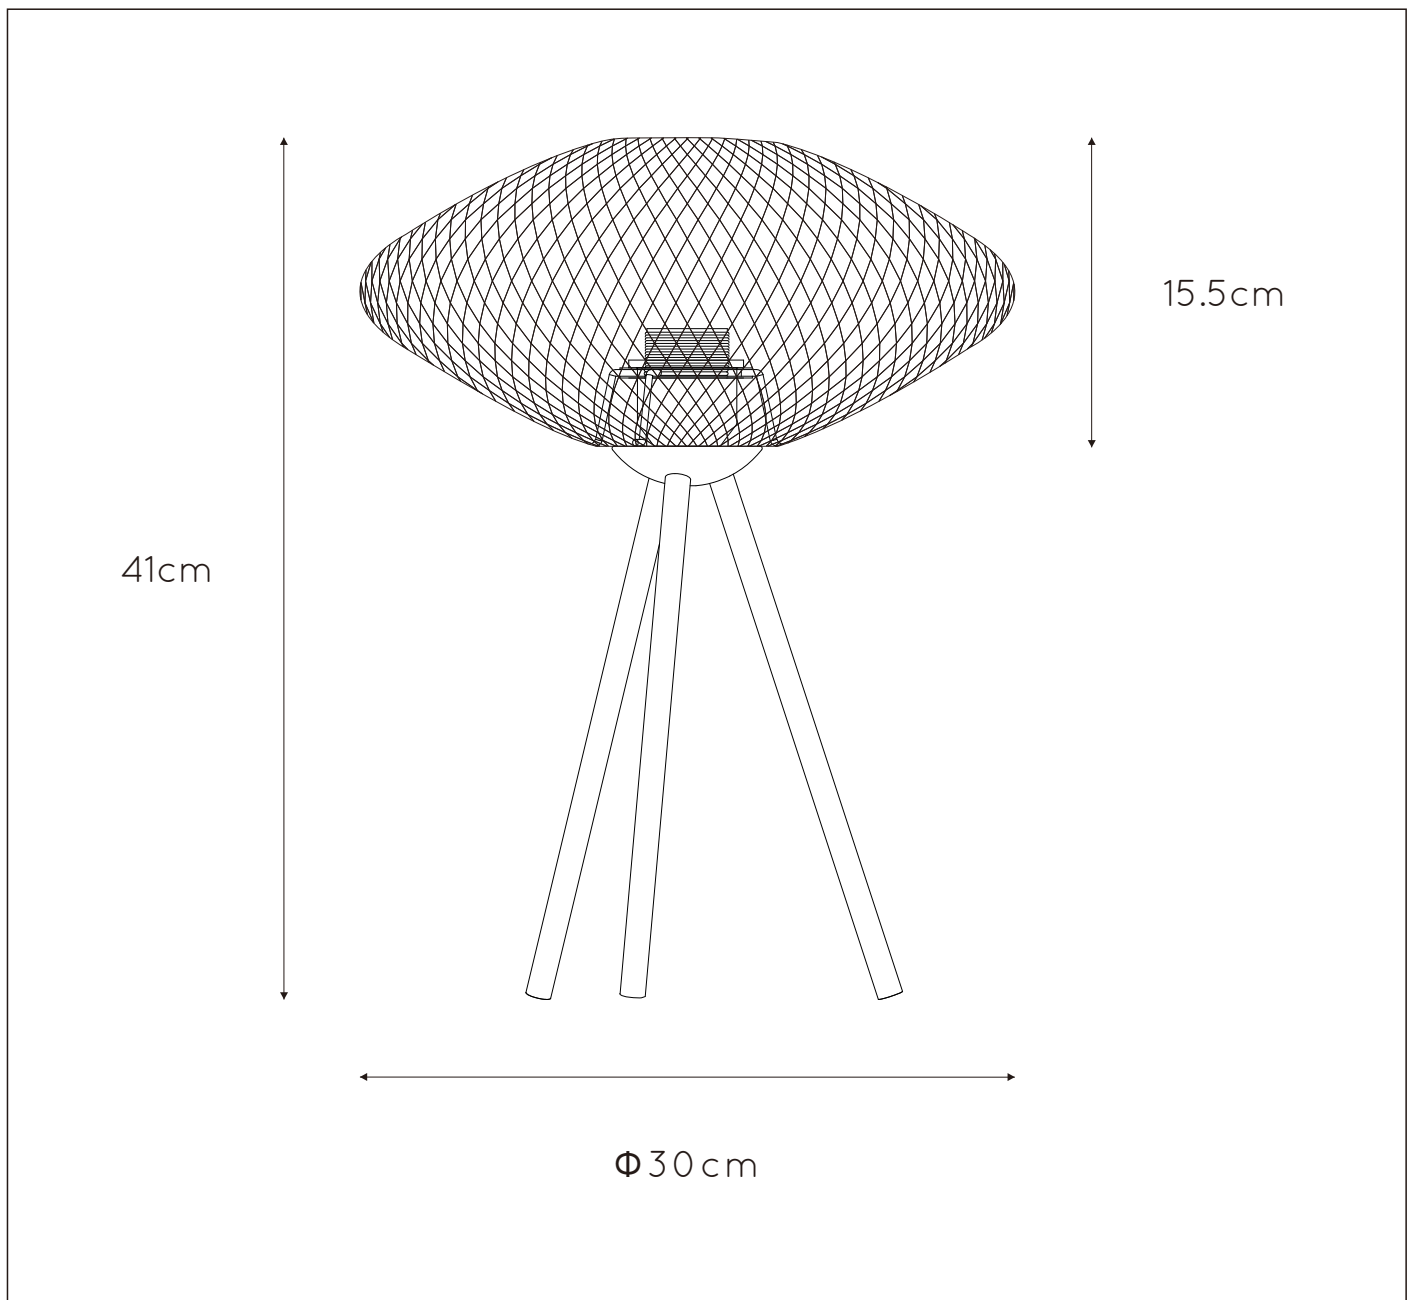

LUCIDE

MESH

Item number : 21523/01/30

EAN CODE : 5411212211392

For more specifications, dimensions please visit

www.lucide.com