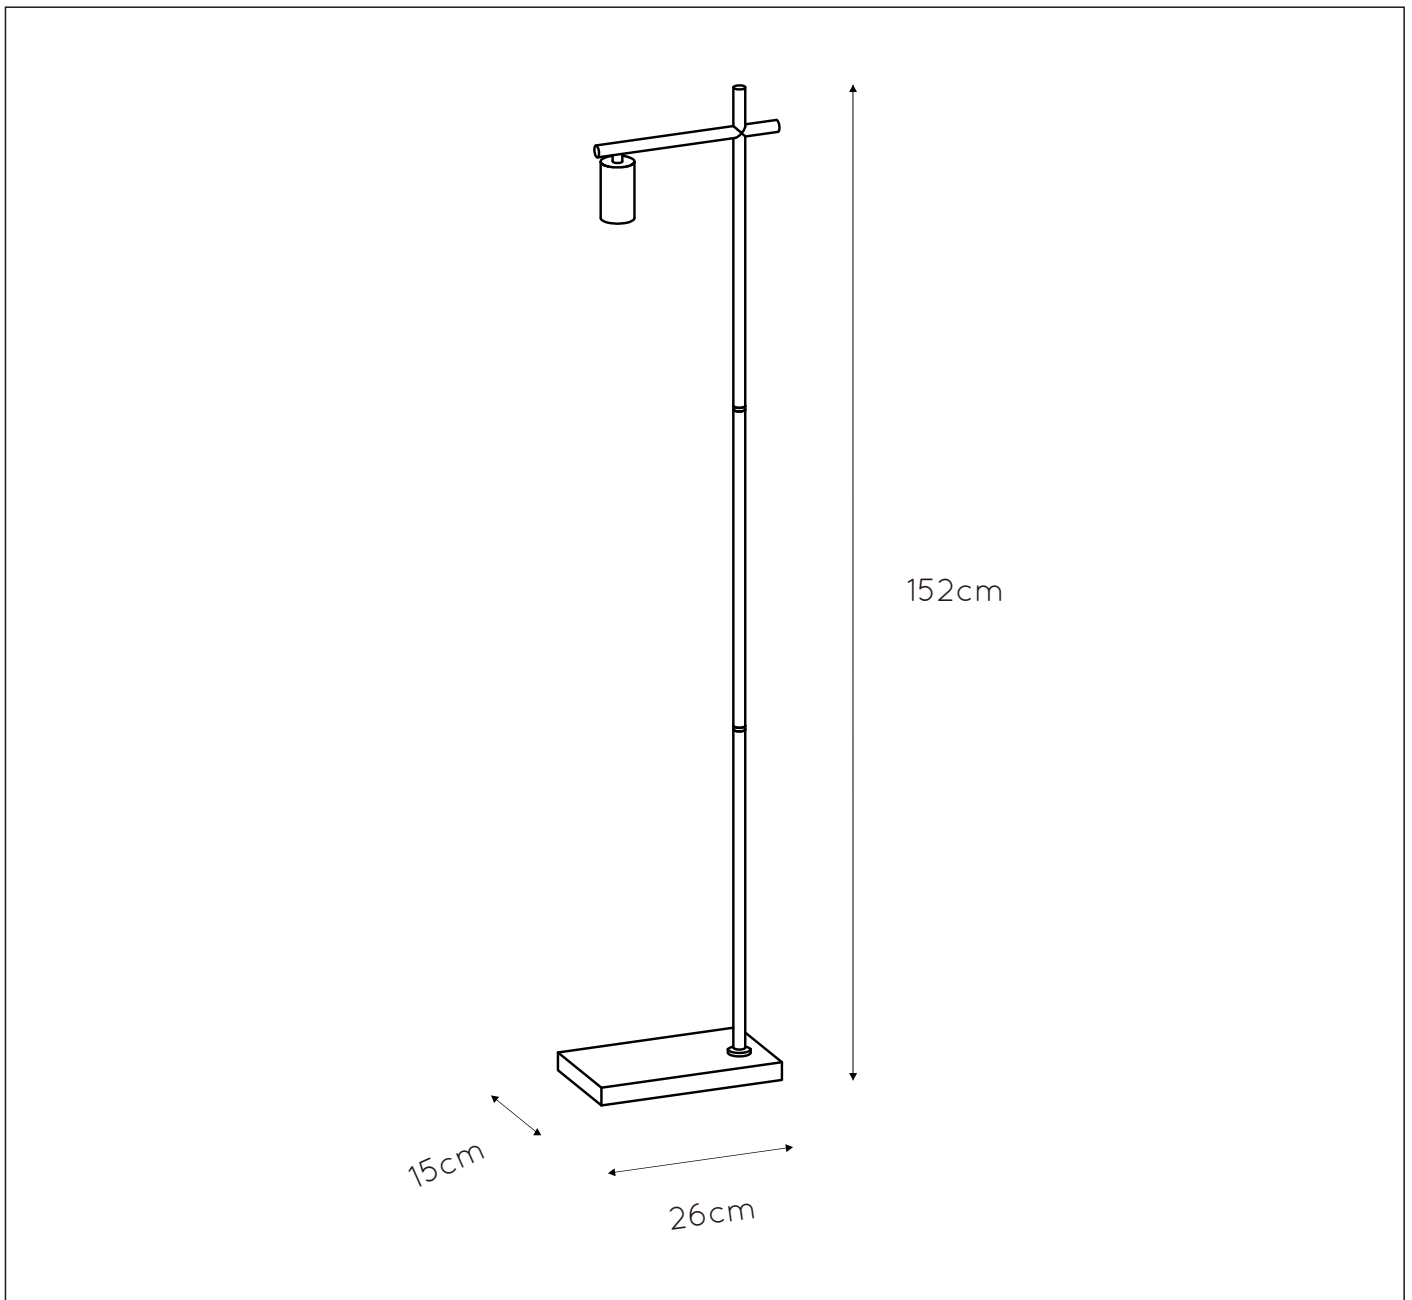

### General

**Dimensions LxWxH :** 26cm x 15cm x 152cm

**Height minimum:** 152cm

**Height maximum:** 152cm

**Dimensions shade LxWxH :** -

**Main material :** Metal

**Ceiling rose material :** Metal

**Color :** Matt black

### Product specifications

**Dimmable :** Yes

**Light direction :** Around (Diffuse)

**Adjustable in height :** No

**Directional :** Not Directional

**Cable :** Yes, Cable On Product

**Cable length :** 200 cm

**Bulb type & maximum wattage :** E27 max.40W

For more specifications of this product please visit

[www.lucide.com](http://www.lucide.com)

LUCIDE

# LEANNE

Item number : 21721/01/30

EAN CODE : 5411212211125

For more specifications, dimensions please visit

[www.lucide.com](http://www.lucide.com)