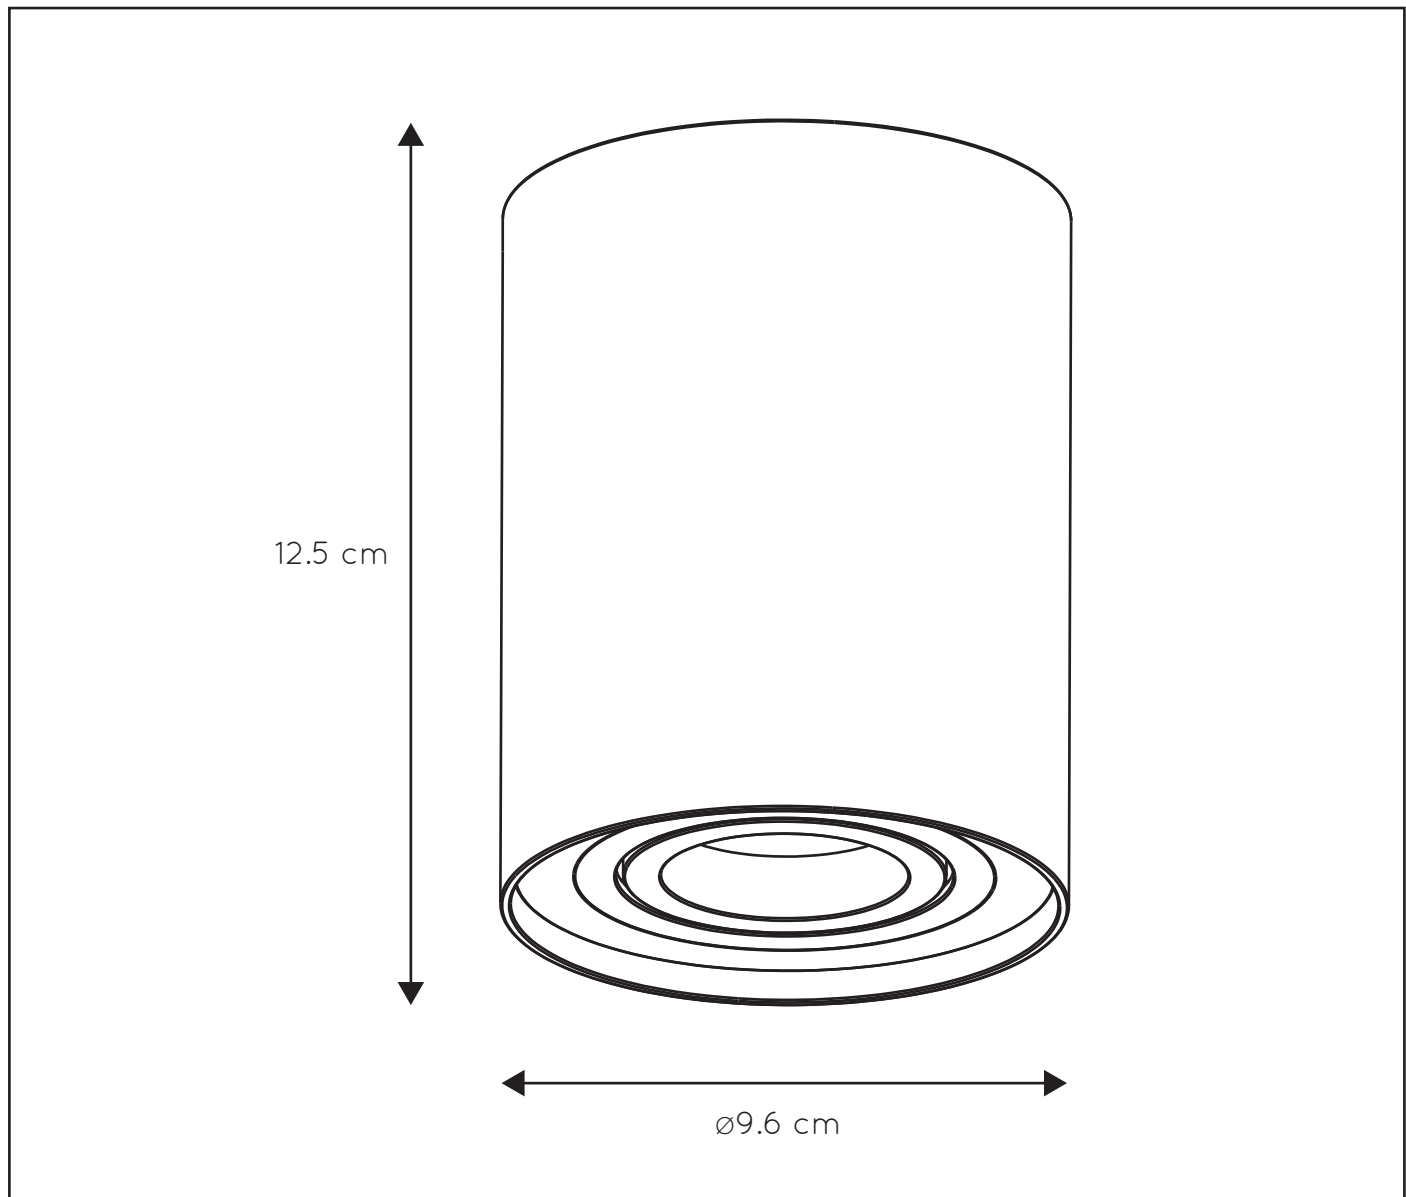

## General

Dimensions LxWxH : 9.6 cm x 9.6 cm x 12.5 cm  
 Height minimum : 12.5 cm  
 Height maximum : 12.5 cm  
 Dimensions shade LxWxH : 9.6 cm x 9.6 cm x 12.5 cm  
 Main material : Aluminium  
 Ceiling rose material : Metal  
 Color : Brass,Satin Chrome, Black, White  
 Style : Modern  
 Shape : Cylinder  
 Weight : 0.45 kg  
 Warranty : 2 years

## Product specifications

Dimmable : Yes  
 Light direction : Downlight  
 Adjustable in height : Not In Height Adjustable  
 Directional : Rotatable & Tilttable (360 Degrees)  
 Cable : No  
 Cable length :  
 Sensor : Without Sensor  
 Control : Light Switch Control  
 IP-Class : 20  
 Electric class : 1  
 Light source including ? : No  
 Lamp socket : GU10  
 Light source number : 1  
 Power requirements : 220-240V-50Hz  
 Bulb type & maximum wattage : GU10- max.50W

## TUBE

Item number : 22952/01/02

EAN code : 5411212221483

Item number : 22952/01/12

EAN code : 5411212220783

Item number : 22952/11/30

EAN code : 5411212221278

Item number : 22952/01/31

EAN code : 5411212220790

For more specifications, dimensions please visit

[www.lucide.com](http://www.lucide.com)