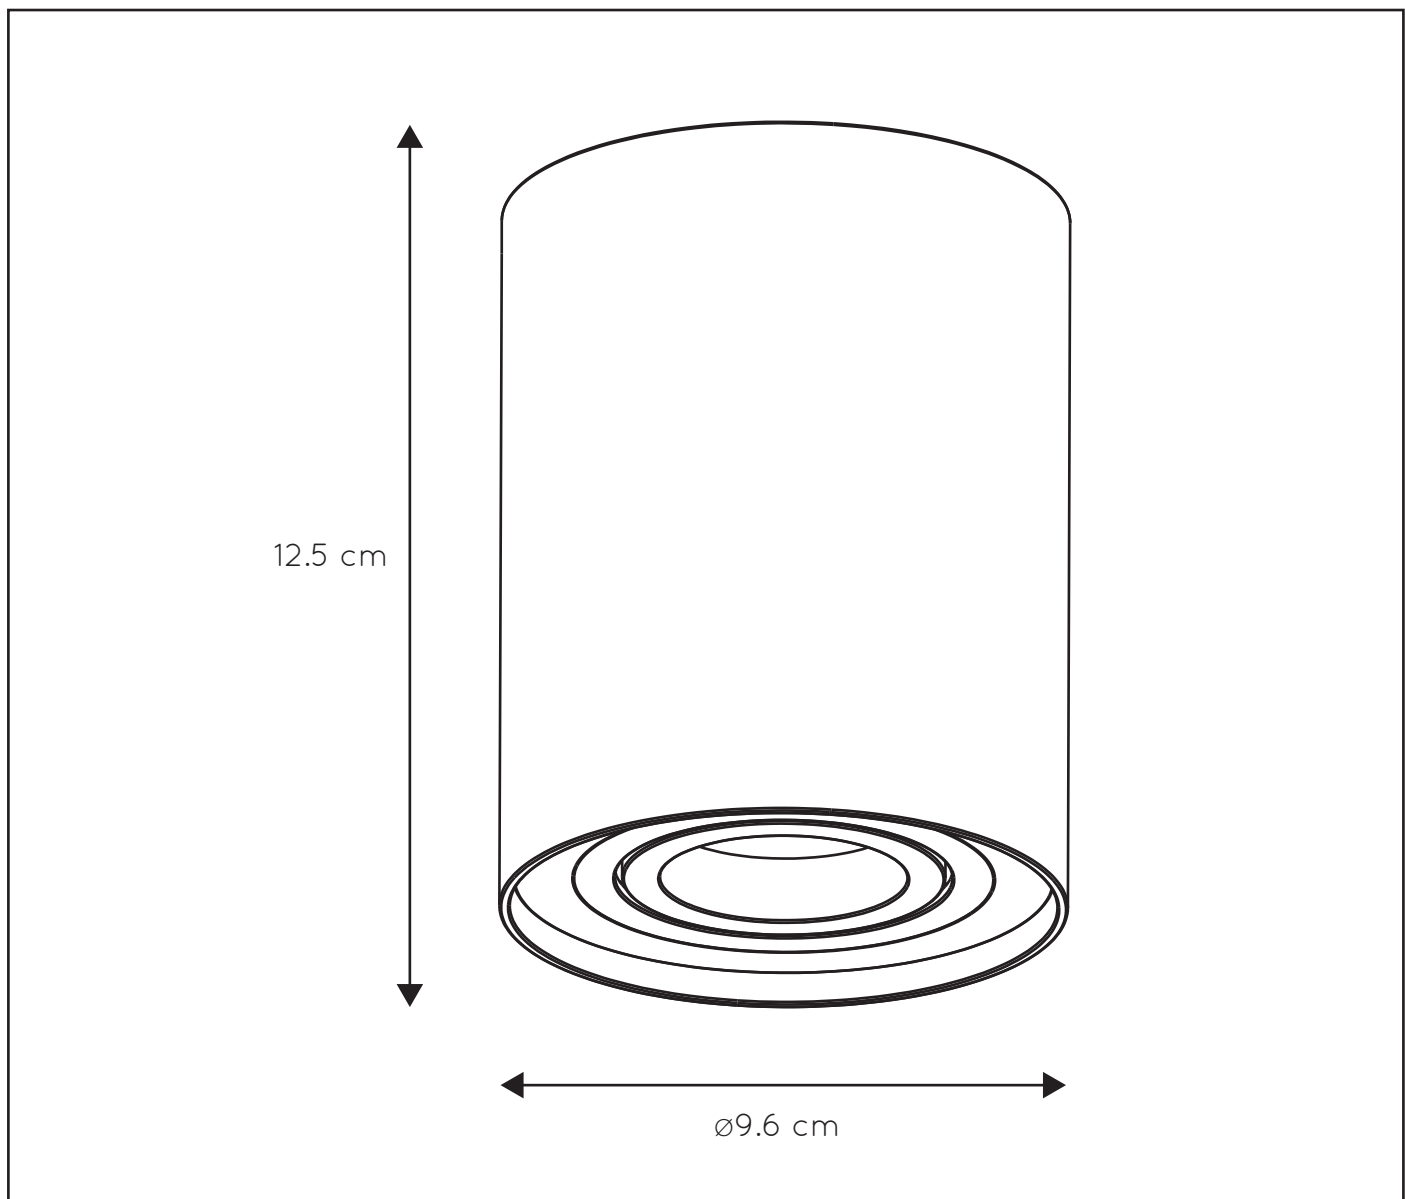

LUCIDE

TECHNICAL DRAWING & DIMENSIONS

TUBE

Item number : 22952/01/02

EAN code : 5411212221483

Item number : 22952/01/12

EAN code : 5411212220783

Item number : 22952/11/30

EAN code : 5411212221278

Item number : 22952/01/31

EAN code : 5411212220790

For more specifications, dimensions please visit

www.lucide.com