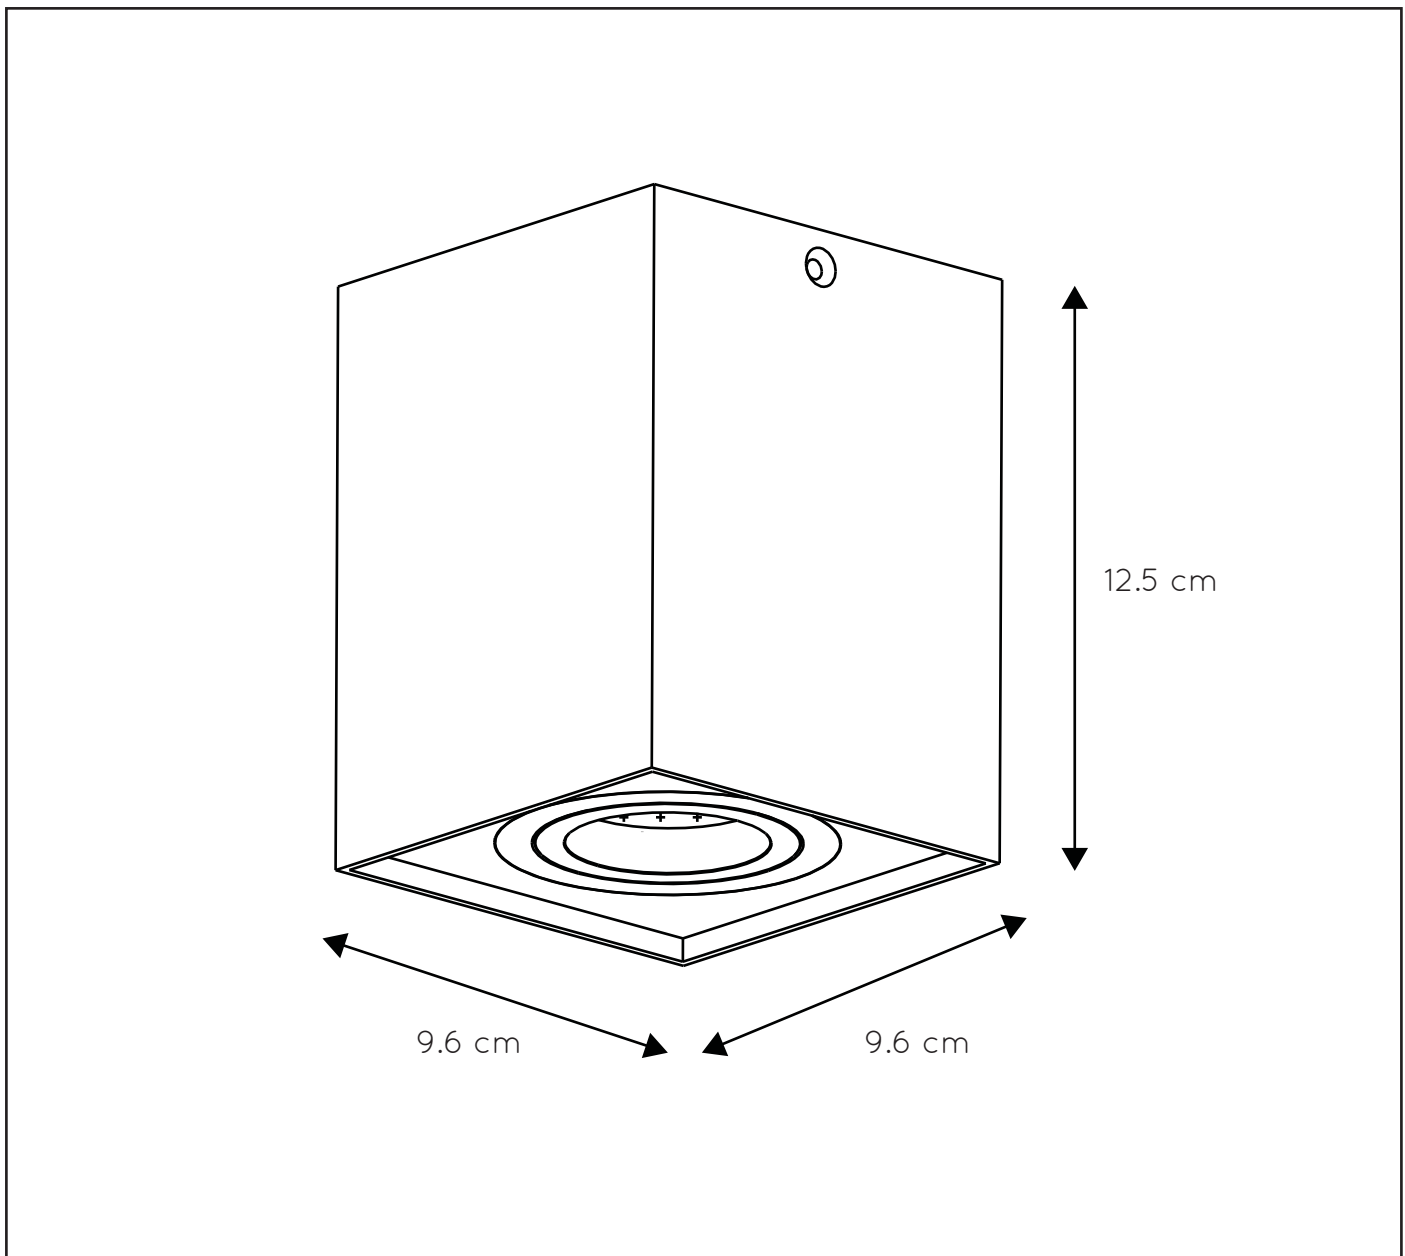

### General

**Dimensions LxWxH :** 9.6 cm x 9.6 cm x 12.5 cm

**Height minimum :** 12.5 cm

**Height maximum :** 12.5 cm

**Dimensions shade LxWxH :**

**Main material :** Aluminium

**Ceiling rose material :** Metal

### Product specifications

**Dimmable :** Yes

**Light direction :** Downlight

**Adjustable in height :** Not In Height Adjustable

**Directional :** Rotatable & Tilttable (360 Degrees)

**Cable :** No

**Cable length :**

## TUBE

Item number : 22953/01/02

EAN code : 5411212221490

Item number : 22953/01/30

EAN code : 5411212221285

Item number : 22953/01/31

EAN code : 5411212220813

For more specifications, dimensions please visit