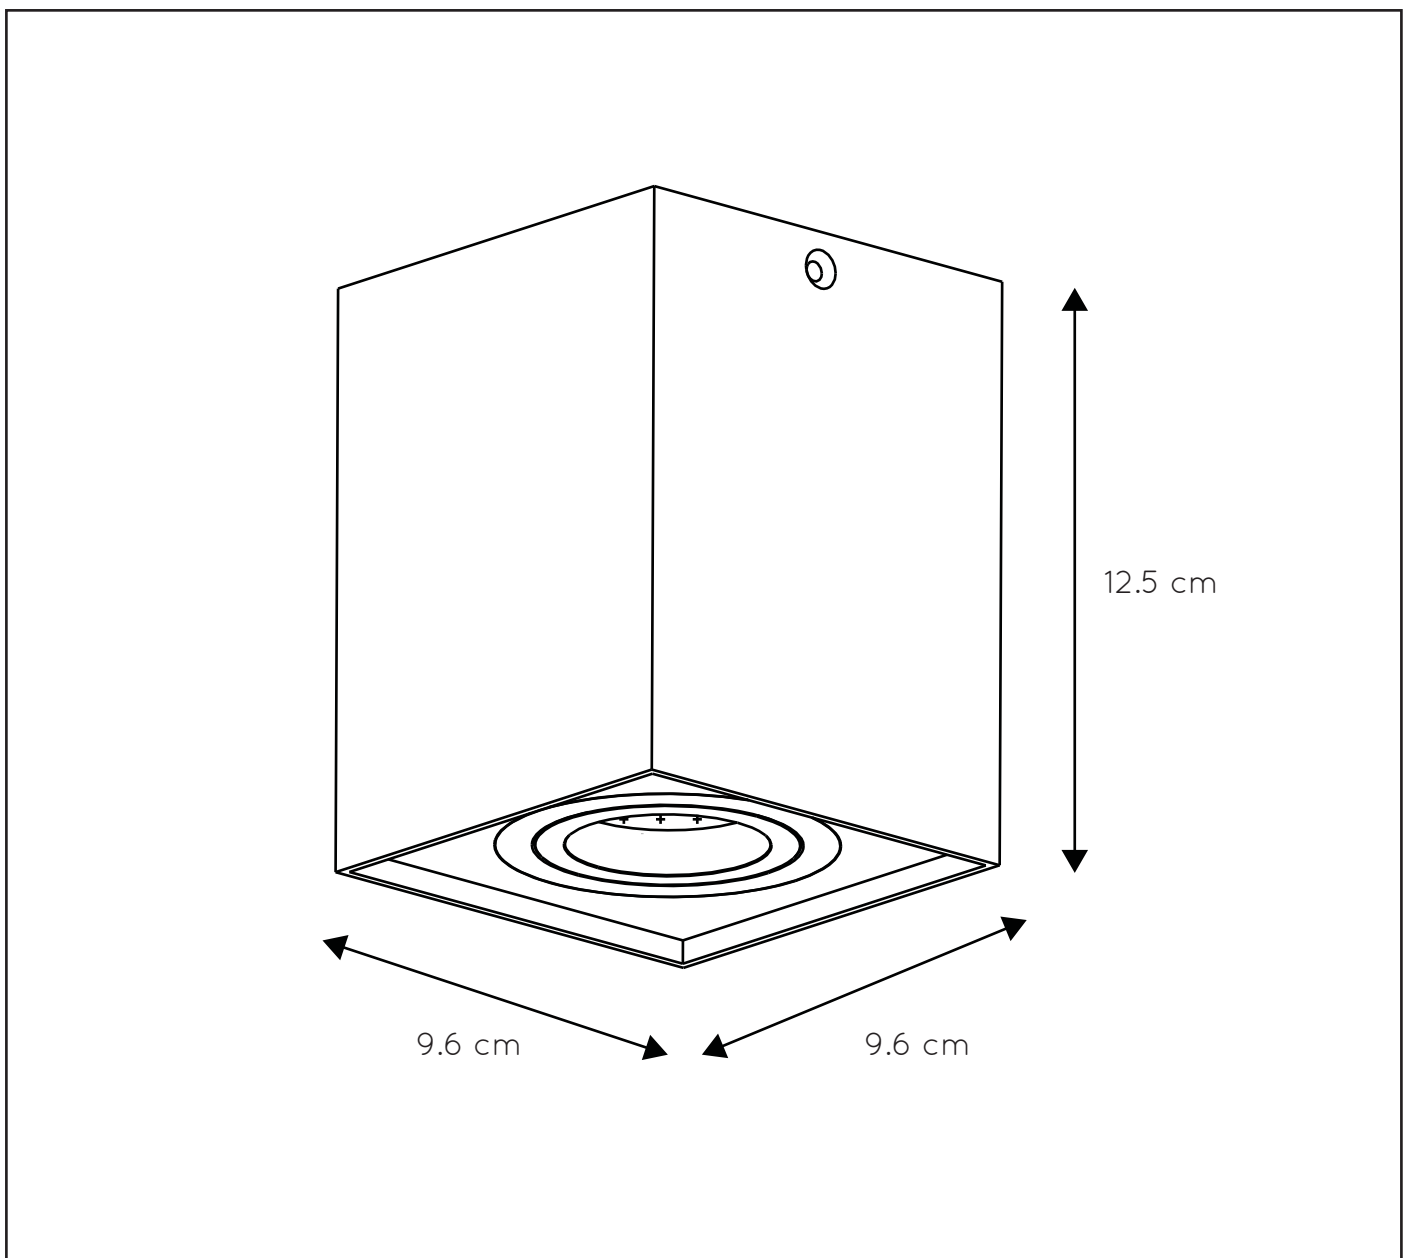

General

Dimensions LxWxH : 9.6 cm x 9.6 cm x 12.5 cm

Height minimum : 12.5 cm

Height maximum : 12.5 cm

Dimensions shade LxWxH :

Main material : Aluminium

Ceiling rose material : Metal

Color : Brass,Black,White

Style : Modern

Shape : Square

Weight : 0.55 kg

Warranty : 2 years

Product specifications

Dimmable : Yes

Light direction : Downlight

Adjustable in height : Not In Height Adjustable

TUBE

Item number : 22953/01/02

EAN code : 5411212221490

Item number : 22953/01/30

EAN code : 5411212221285

Item number : 22953/01/31

EAN code : 5411212220813

For more specifications, dimensions please visit