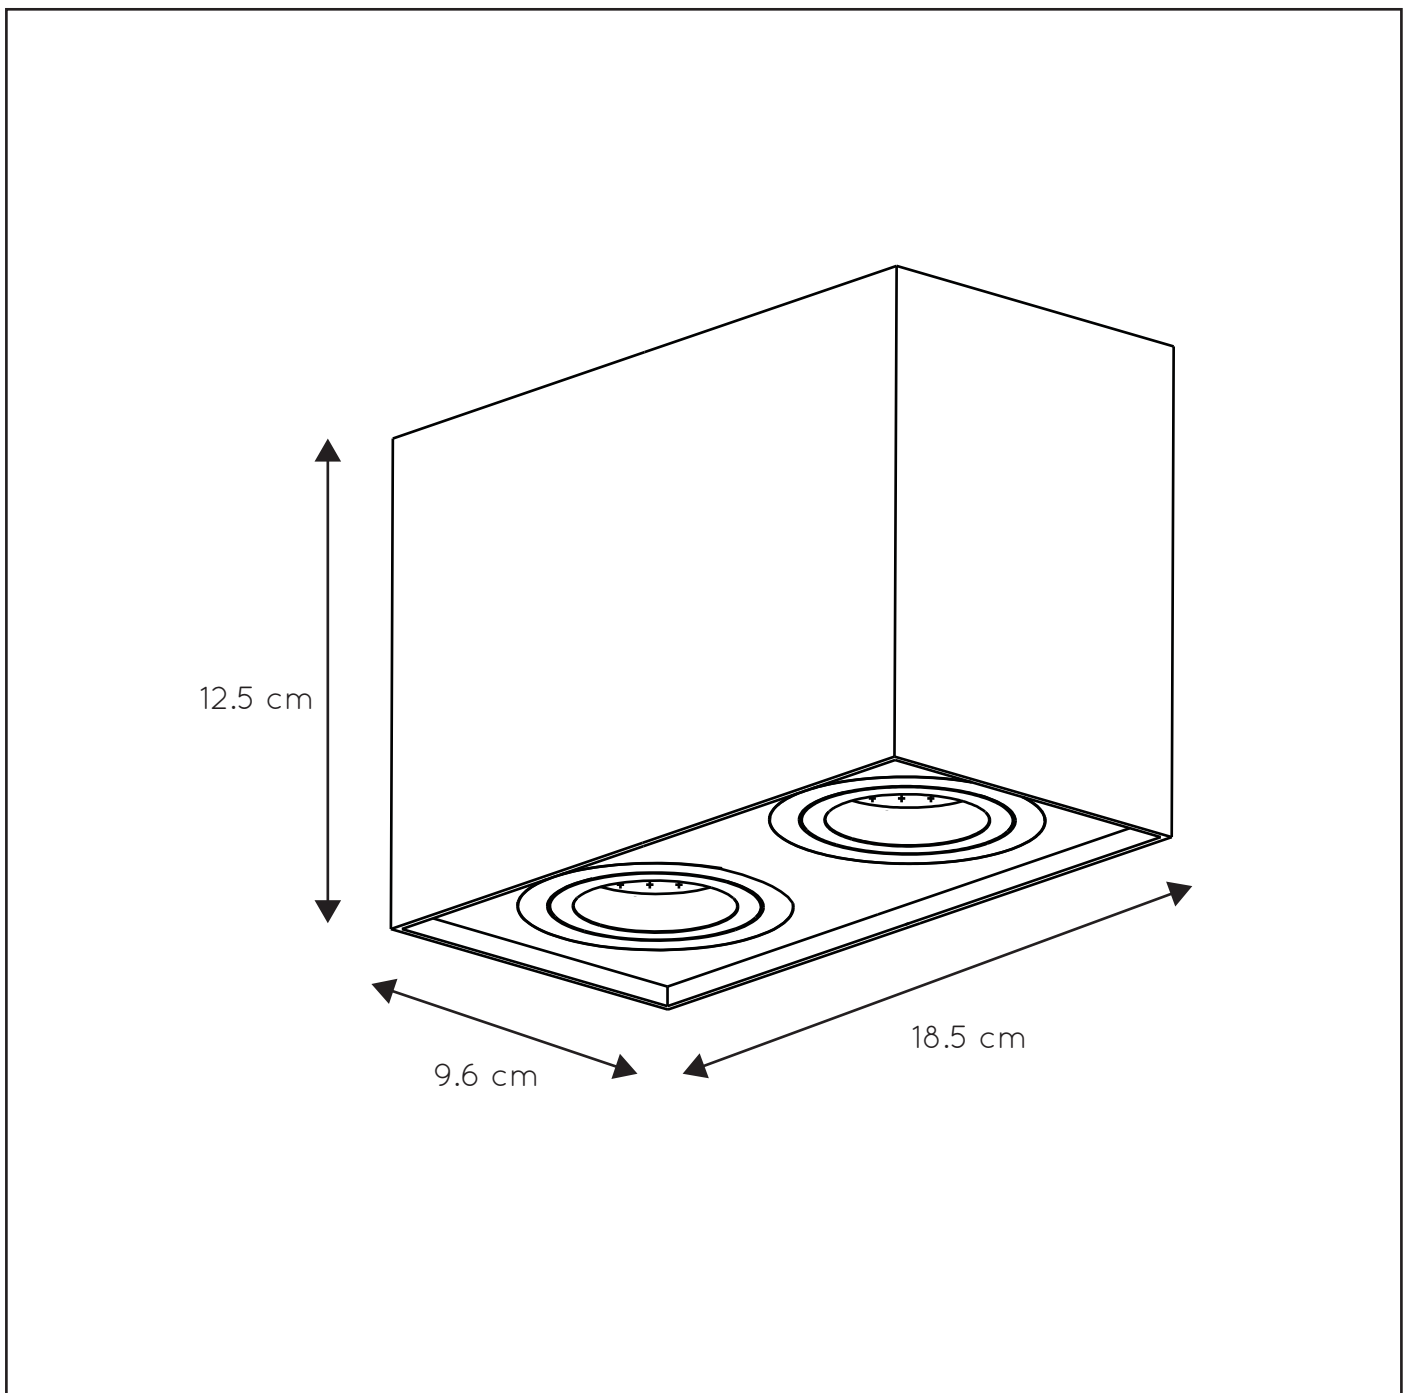

LUCIDE

GENERAL SPECIFICATIONS

RECOMMENDED LUCIDE
LIGHT SOURCE49009/05/30
49009/05/31Light source dimmable : Yes Dim to warm
Light source incl. : No

General

Dimensions LxWxH : 18.5 cm x 9.6 cm x 12.5 cm
 Height minimum : 12.5 cm
 Height maximum : 12.5 cm
 Dimensions shade LxWxH :
 Main material : Aluminium
 Ceiling rose material : Metal
 Color : Black, White
 Style : Modern
 Shape : Rectangle
 Weight : 0.95 kg
 Warranty : 2 years

Product specifications

Dimmable : Yes
 Light direction : Downlight
 Adjustable in height : Not In Height Adjustable
 Directional : Rotatable & Tilttable (360 Degrees)
 Cable : No
 Cable length :
 Sensor : Without Sensor
 Control : Light Switch Control
 IP-Class : 20
 Electric class : 1
 Light source including ? : No
 Lamp socket : GU10
 Light source number : 2
 Power requirements : 220-240V-50Hz
 Bulb type & maximum wattage : GU10- max.50W

For more specifications of this product please visit
www.lucide.com

LUCIDE

TECHNICAL DRAWING & DIMENSIONS

TUBE

Item number : 22953/02/30

EAN code : 5411212221292

Item number : 22953/02/31

EAN code : 5411212220950