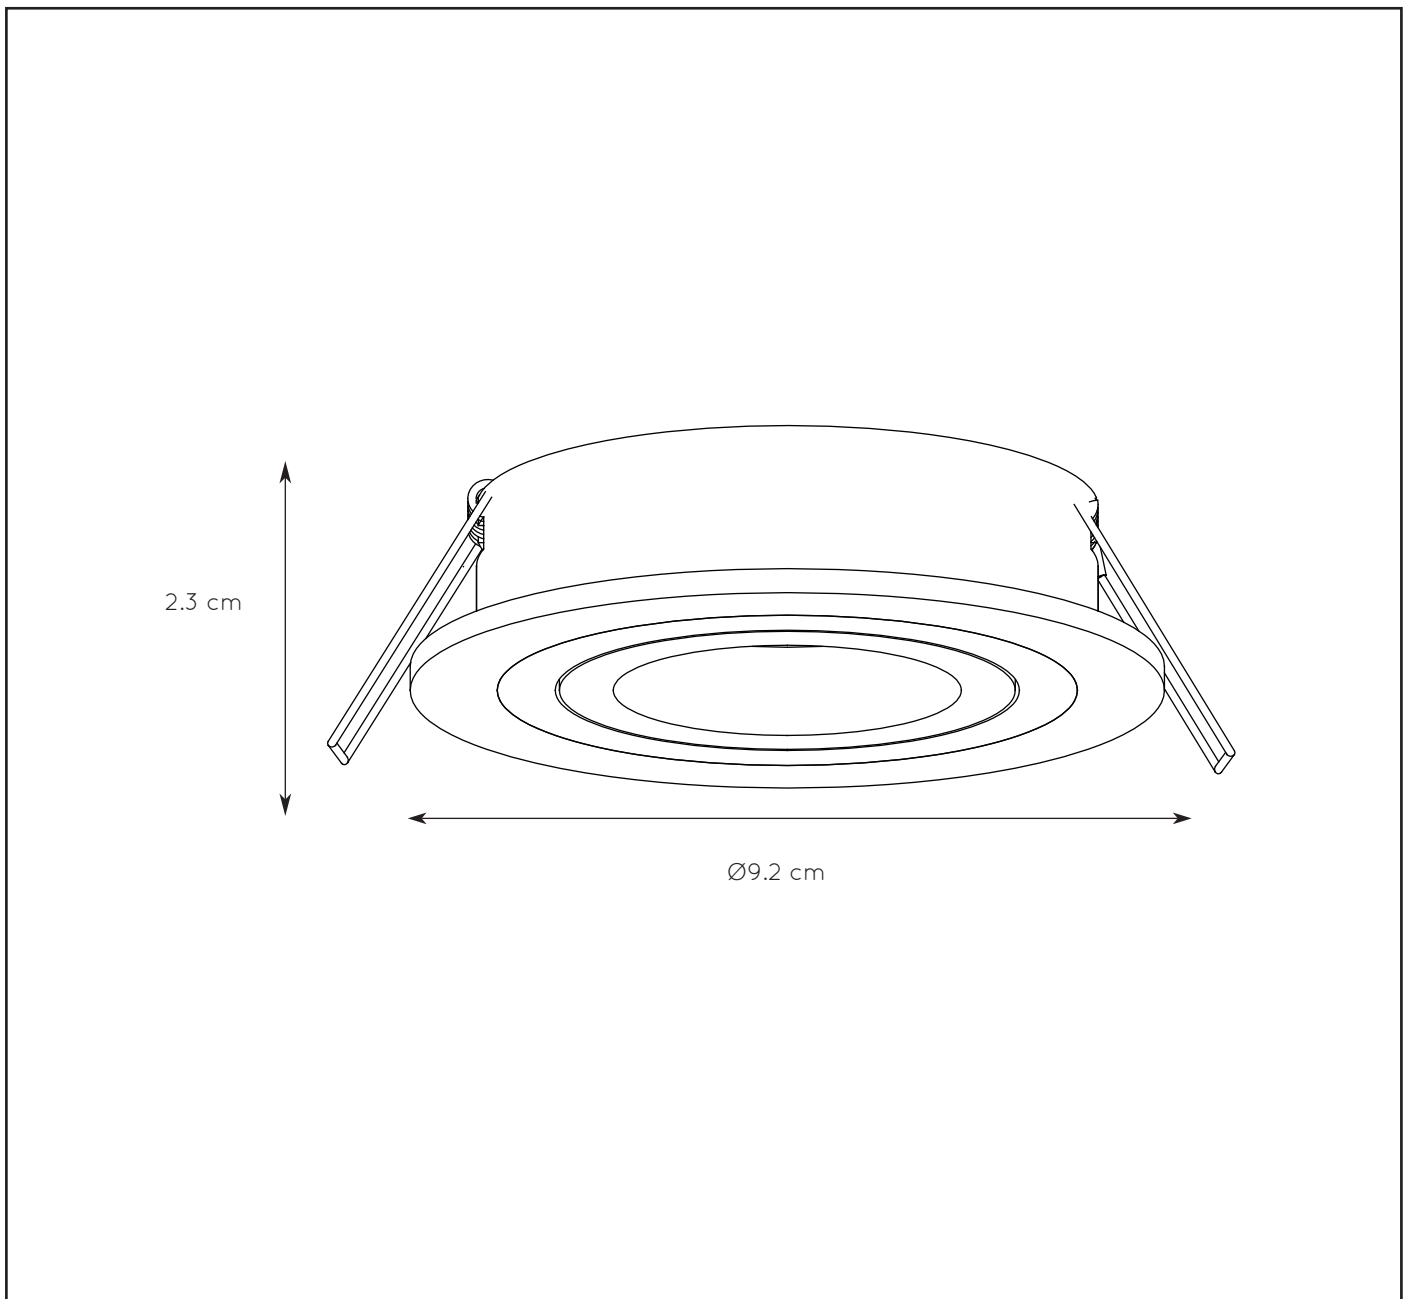

General

Dimensions LxWxH : 9.2 cm x 9.2 cm x 2.3 cm
Height minimum : -
Height maximum : 2.3 cm
Dimensions shade LxWxH : 9.2 cm x 9.2 cm x 2.3 cm
Main material : Aluminium
Ceiling rose material : Metal
Color : Satin Chrome, Black, White
Style : Modern
Shape : Round
Weight : 0.17 kg
Warranty : 2 years

Product specifications

Dimmable : Yes
Light direction : Downlight
Adjustable in height : Not In Height Adjustable
Directional : Rotatable & Tilttable (360 Degrees)
Cable : No
Cable length :
Sensor : Without Sensor
Control : Light Switch Control
IP-Class : 20
Electric class : 2
Light source including ?: No
Lamp socket : GU10
Light source number : 1
Power requirements : 220-240V-50Hz
Bulb type & maximum wattage : GU10- max.50W

For more specifications of this product please visit

www.lucide.com

LUCIDE

TECHNICAL DRAWING & DIMENSIONS

TUBE

Item number : 22954/01/12

EAN code : 5411212220868

Item number : 22954/01/30

EAN code : 5411212221308

Item number : 22954/01/31

EAN code : 5411212220875

For more specifications, dimensions please visit

www.lucide.com

LUCIDE

INSTALLATION DRAWING SPECIFICATIONS