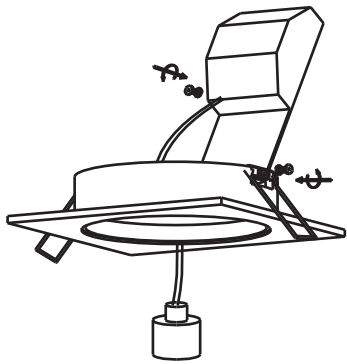

General

Dimensions LxWxH : 9.0 cm x 9.0 cm x 2.3 cm

Height minimum : 2.3 cm

Height maximum : 2.3 cm

Dimensions shade LxWxH :

Main material : Aluminium

Ceiling rose material :

Color : Satin Chrome, Black, White

Directional : Rotatable & Tilttable (360 Degrees)

Cable : No

Cable length :

Sensor : Without Sensor

Control : Light Switch Control

IP-Class : 20

Electric class : 2

Light source including ?: No

TUBE

Item number : 22955/01/12
EAN code : 5411212220882
Item number : 22955/01/30
EAN code : 5411212221179
Item number : 22955/01/31
EAN code : 5411212220899

For more specifications, dimensions please visit
www.lucide.com

LUCIDE

INSTALLATION DRAWING SPECIFICATIONS

Electrical Supply

1

2

3

4