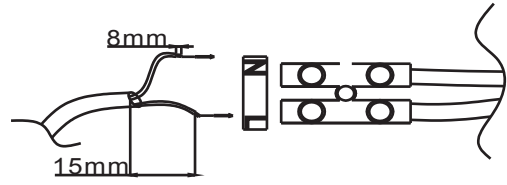

General

Dimensions LxWxH : 9.0 cm x 9.0 cm x 2.3 cm

Height minimum : 2.3 cm

Height maximum : 2.3 cm

Dimensions shade LxWxH :

Main material : Aluminium

Ceiling rose material :

Color : Satin Chrome, Black, White

TUBE

Item number : 22955/01/12
EAN code : 5411212220882
Item number : 22955/01/30
EAN code : 5411212221179
Item number : 22955/01/31
EAN code : 5411212220899

For more specifications, dimensions please visit
www.lucide.com

LUCIDE

INSTALLATION DRAWING SPECIFICATIONS

Electrical Supply

1

2

3

4