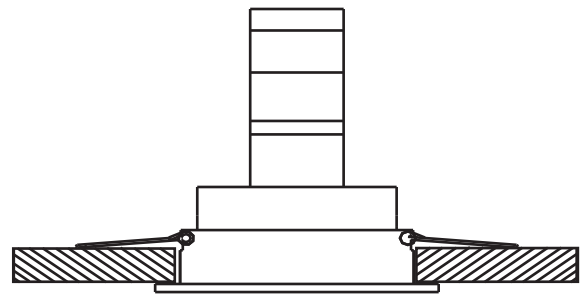

General

Dimensions LxWxH : 9.0 cm x 9.0 cm x 2.3 cm

Height minimum : 2.3 cm

Height maximum : 2.3 cm

Dimensions shade LxWxH :

Main material : Aluminium

Ceiling rose material :

Color : Satin Chrome, Black, White

LUCIDE

INSTALLATION DRAWING SPECIFICATIONS

Electrical Supply

1

2

3

4