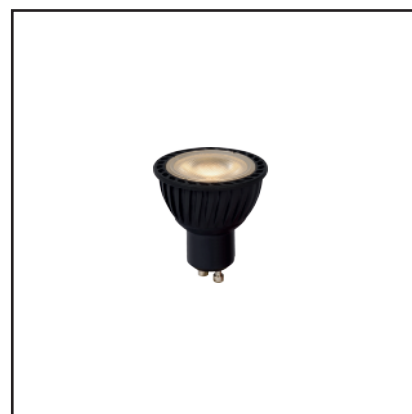

LUCIDE

GENERAL SPECIFICATIONS

RECOMMENDED LUCIDE LIGHT SOURCE

49009/05/30

Light source dimmable : Yes Dim to warm

Light source incl. : No

General

Dimensions LxWxH : 17.5 cm x 9.1 cm x 3.9 cm

Height minimum : 3.9 cm

Height maximum : 3.9 cm

Dimensions shade LxWxH : 17.5 cm x 9.1 cm x 3.9 cm

Main material : Aluminium

Ceiling rose material :

Color : Black

Style : Modern

Shape : Rectangle

Weight : 0.36 kg

Warranty : 2 years

Product specifications

Dimmable : Yes

Light direction : Downlight

Adjustable in height : Not In Height Adjustable

Directional : Rotatable&Tiltable(360 Degrees)

Cable : No Cable On Product

Cable length :

Sensor : Without Sensor

Control : Light Switch Control

IP-Class : 20

Electric class : 2

Light source including : No

Lamp socket : GU10

Light source number : 2

Power requirements : 220-240V-50Hz

Bulb type & maximum wattage : GU10- max.50W

For more specifications of this product please visit

www.lucide.com