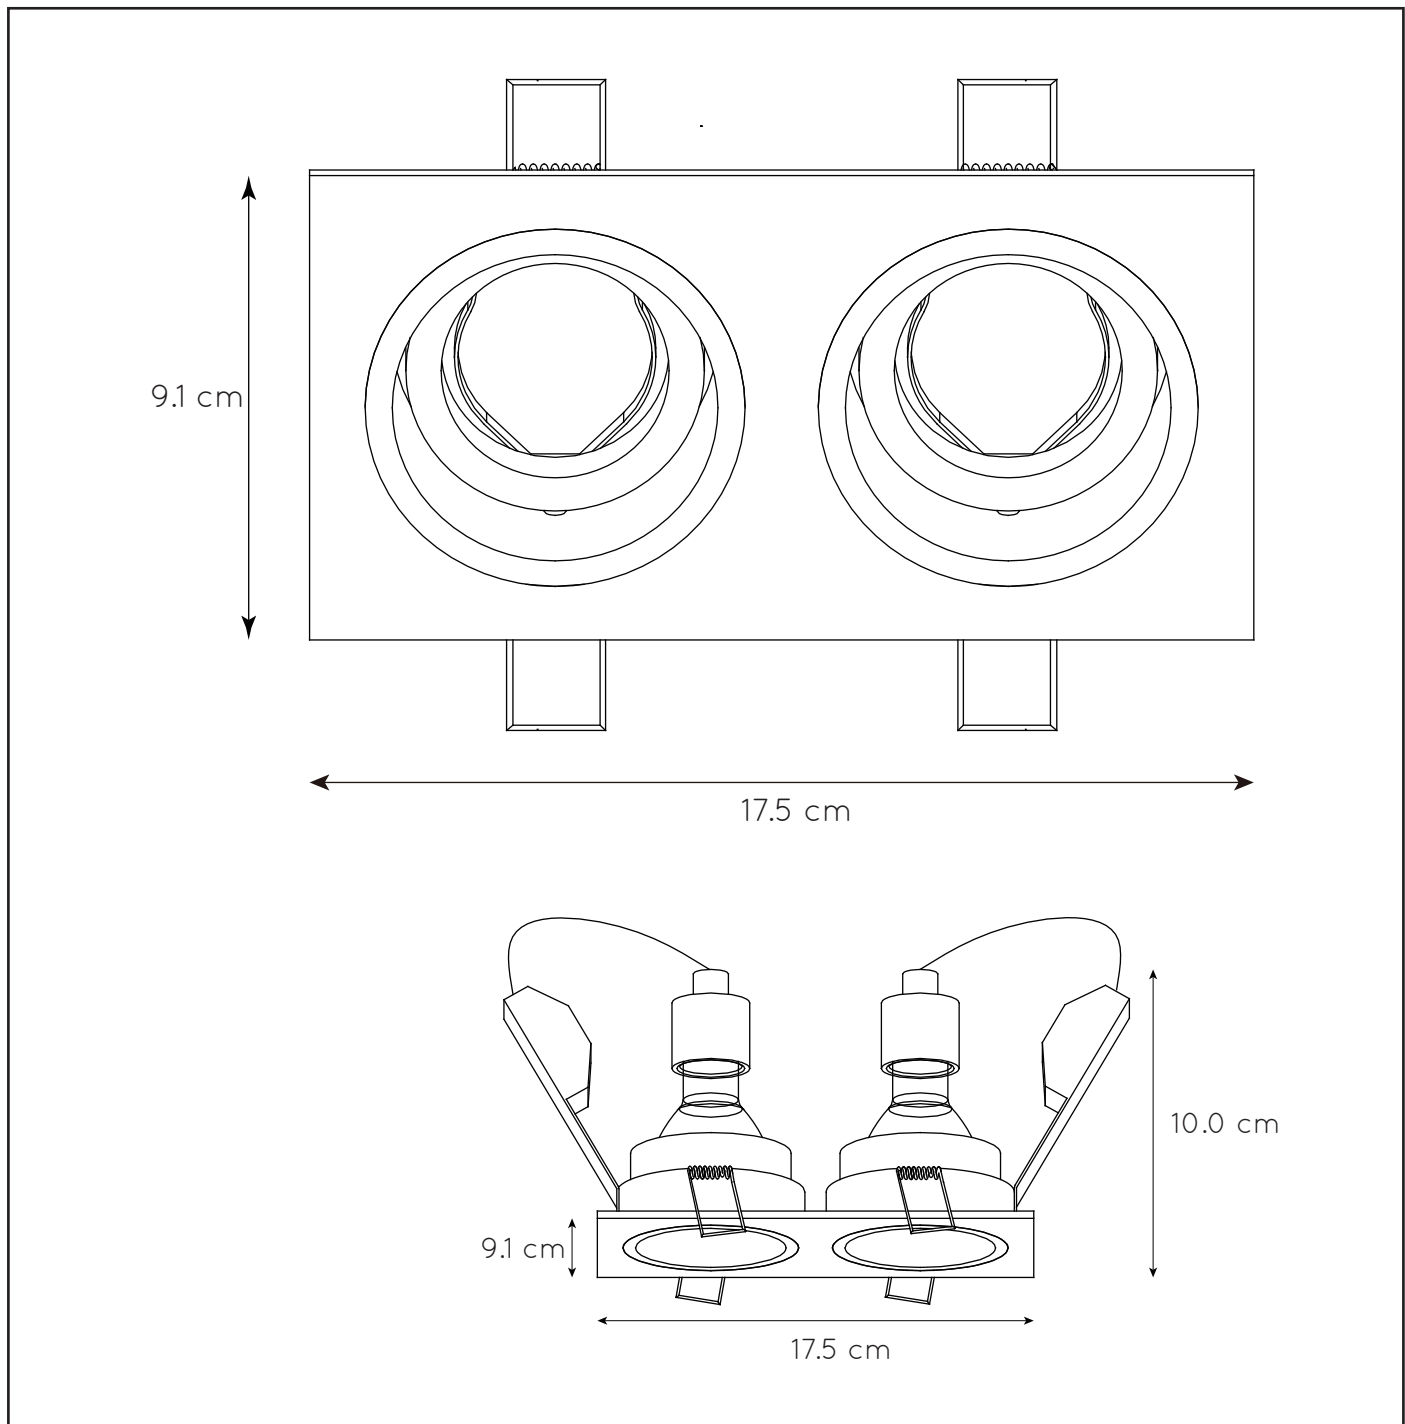

### General

**Dimensions LxWxH** : 17.5 cm x 9.1 cm x 3.9 cm

**Height minimum** : 3.9 cm

**Height maximum** : 3.9 cm

**Dimensions shade LxWxH** : 17.5 cm x 9.1 cm x 3.9 cm

**Main material** : Aluminium

**Ceiling rose material** :

### Product specifications

**Dimmable** : Yes

**Light direction** : Downlight

**Adjustable in height** : Not In Height Adjustable

**Directional** : Rotatable&Tiltable(360 Degrees)

**Cable** : No Cable On Product

**Power requirements** : 220-240V-50Hz

**Bulb type & maximum wattage** : GU10- max.50W

For more specifications of this product please visit

[www.lucide.com](http://www.lucide.com)

LUCIDE

TECHNICAL DRAWING & DIMENSIONS

## EMBED

Item number : 22959/02/30  
EAN code : 5411212221261

For more specifications, dimensions please visit  
[www.lucide.com](http://www.lucide.com)

LUCIDE

INSTALLATION DRAWING SPECIFICATIONS