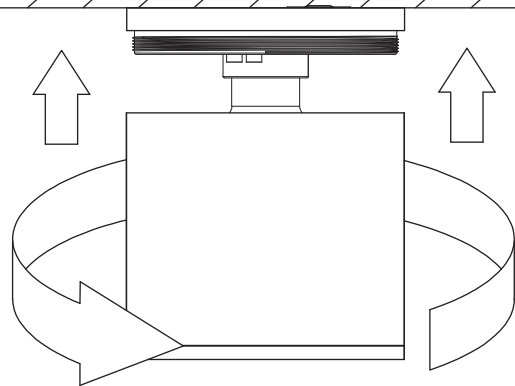

LUCIDE

RECOMMENDED LUCIDE LIGHT SOURCE

49009/05/30
49009/05/31

Light source dimmable : Yes Dim to warm
Light source incl. : No

General

Dimensions LxWxH : 9.0 cm x 9.0 cm x 10.0 cm
Height minimum : 10.0 cm
Height maximum : 10.0 cm
Dimensions shade LxWxH :
Main material : Aluminium
Ceiling rose material :
Color : Black,White
Style : Modern
Shape : Cylinder
Weight : 0.37 kg
Warranty : 2 years

INSTALLATION DRAWING SPECIFICATIONS

Gu10

Electrical Supply

1

2

3

4