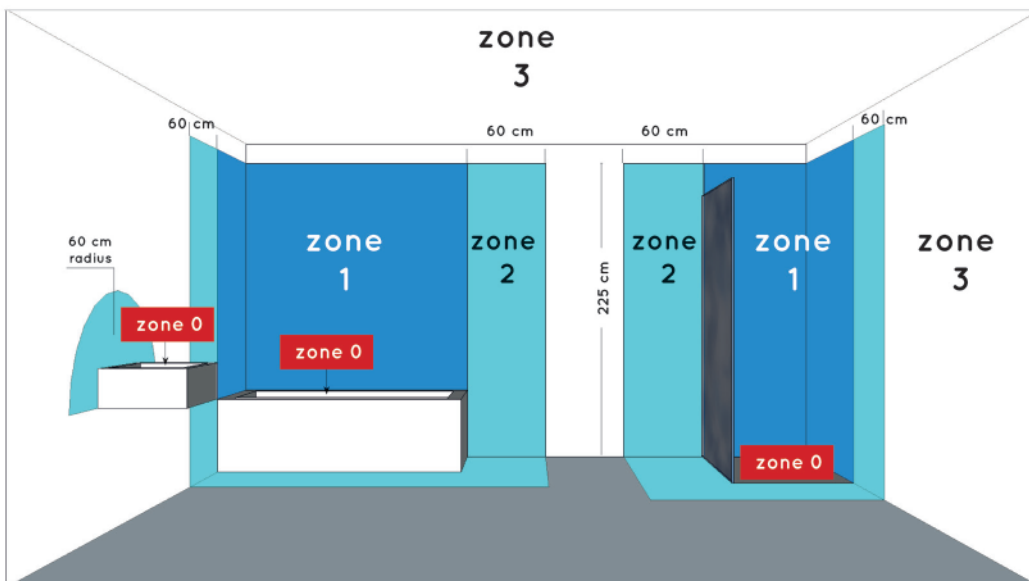

Installation of items in bathroom:

IP classifications	zone 0	zone 1 minimum	zone 2 minimum	zone 3 minimum

For more specifications of this product please visit www.lucide.com