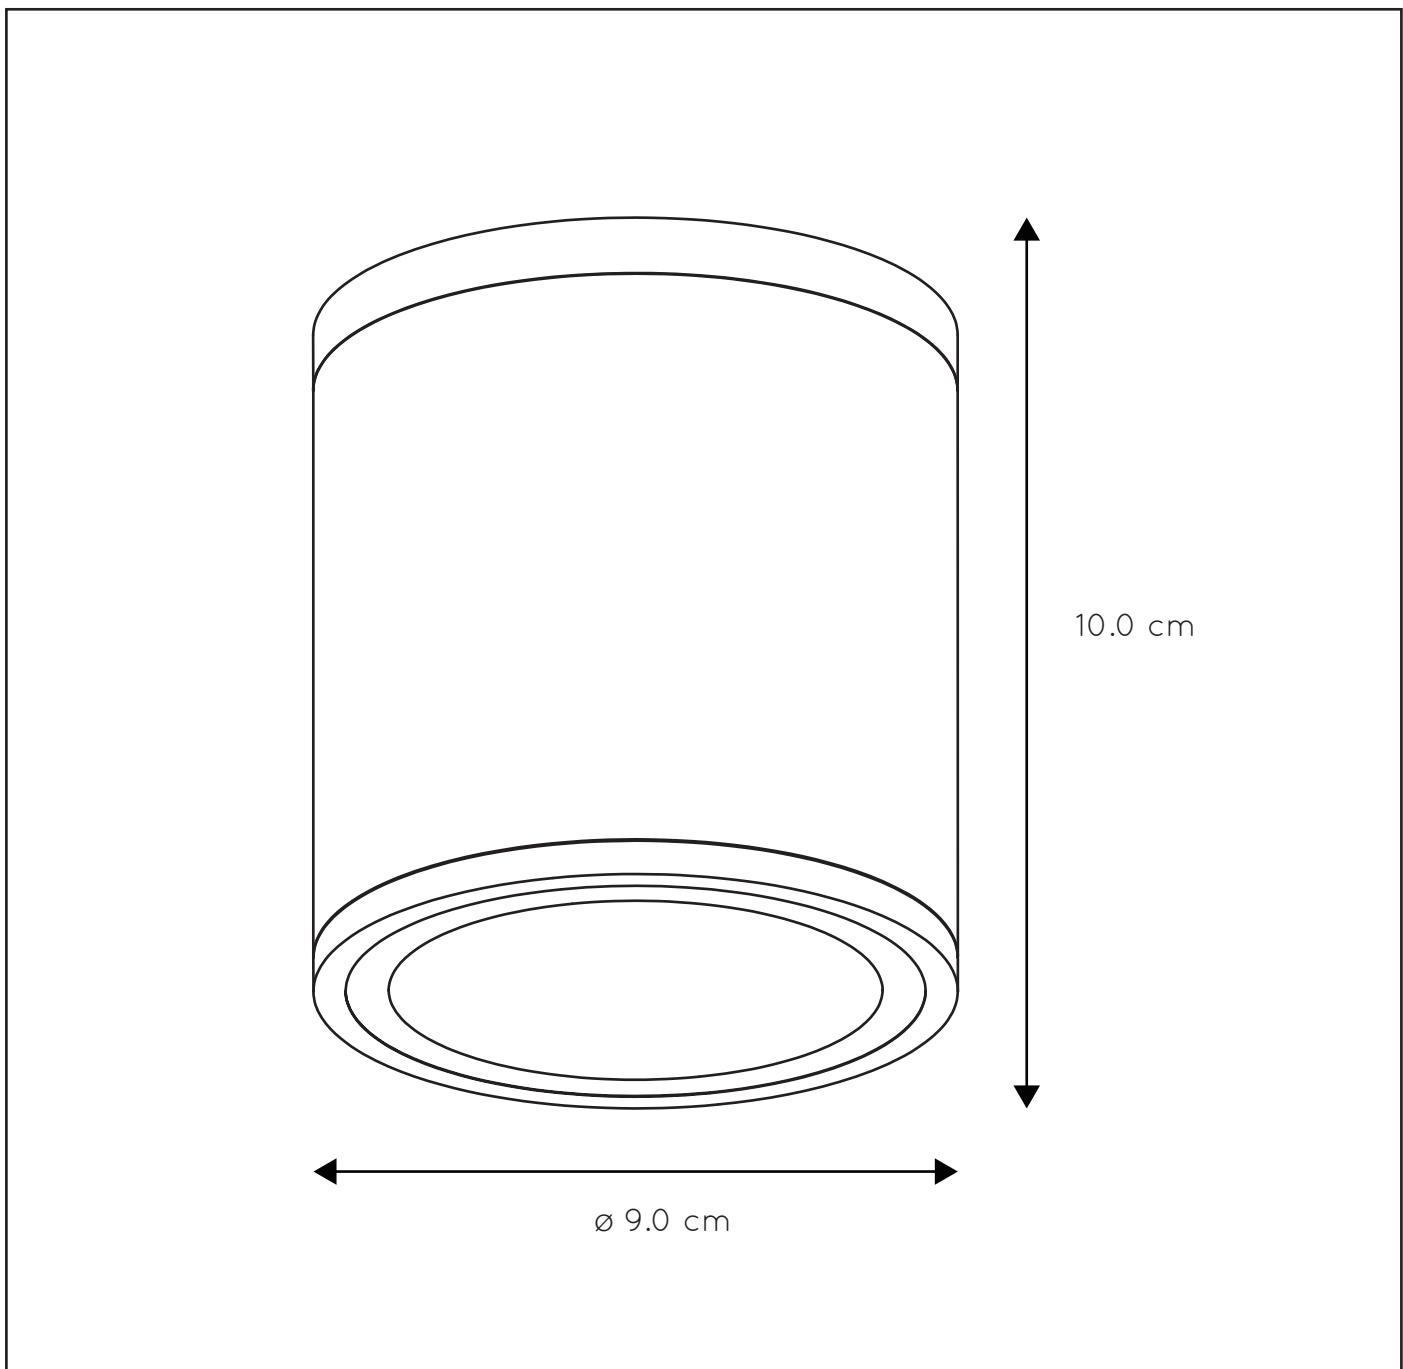

LUCIDE

RECOMMENDED LUCIDE LIGHT SOURCE

49009/05/30
49009/05/31

Light source dimmable : Yes Dim to warm
Light source incl. : No

General

Dimensions LxWxH : 9.0 cm x 9.0 cm x 10.0 cm
Height minimum : 10.0 cm
Height maximum : 10.0 cm
Dimensions shade LxWxH :
Main material : Aluminium
Ceiling rose material :
Color : Black,White
Style : Modern
Shape : Cylinder
Weight : 0.37 kg
Warranty : 2 years

Product specifications

Dimmable : Yes
Light direction : Downlight
Adjustable in height : Not In Height Adjustable
Directional : Directional
Cable : No
Cable length :
Sensor : Without Sensor
Control : Light Switch Control
IP-Class : 65
Electric class : 1
Light source including ? : No
Lamp socket : GU10
Light source number : 1
Power requirements : 220-240V~50Hz
Bulb type & maximum wattage : GU10- max.50W

Installation of items in bathroom:

IP classifications	zone 0	zone 1 minimum	zone 2 minimum	zone 3 minimum

For more specifications of this product please visit www.lucide.com

TECHNICAL DRAWING & DIMENSIONS

AVEN

Item number : 22962/01/30

EAN code : 5411212221438

Item number : 22962/01/31

EAN code : 5411212221445

For more specifications, dimensions please visit

www.lucide.com

LUCIDE