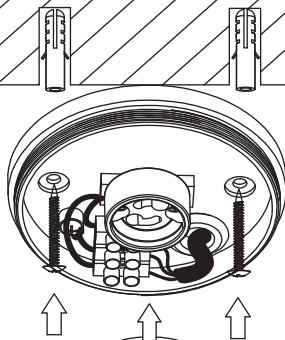

LUCIDE

RECOMMENDED LUCIDE LIGHT SOURCE

49009/05/30
49009/05/31

Light source dimmable : Yes Dim to warm
Light source incl. : No

General

Dimensions LxWxH : 9.0 cm x 9.0 cm x 10.0 cm
Height minimum : 10.0 cm
Height maximum : 10.0 cm
Dimensions shade LxWxH :
Main material : Aluminium
Ceiling rose material :
Color : Black,White
Style : Modern
Shape : Cylinder
Weight : 0.37 kg
Warranty : 2 years

Product specifications

Dimmable : Yes
Light direction : Downlight
Adjustable in height : Not In Height Adjustable
Directional : Directional
Cable : No
Cable length :
Sensor : Without Sensor
Control : Light Switch Control
IP-Class : 65
Electric class : 1
Light source including ? : No
Lamp socket : GU10
Light source number : 1
Power requirements : 220-240V~50Hz
Bulb type & maximum wattage : GU10- max.50W

INSTALLATION DRAWING SPECIFICATIONS

Gu10

Electrical Supply

1

2

3

4