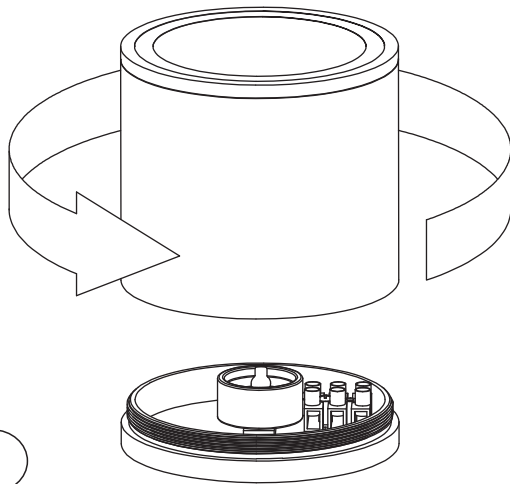

LUCIDE

RECOMMENDED LUCIDE LIGHT SOURCE

49009/05/30
49009/05/31

Light source dimmable : Yes Dim to warm
Light source incl. : No

General

Dimensions LxWxH : 9.0 cm x 9.0 cm x 10.0 cm
Height minimum : 10.0 cm
Height maximum : 10.0 cm
Dimensions shade LxWxH :
Main material : Aluminium
Ceiling rose material :
Color : Black,White
Style : Modern
Shape : Cylinder
Weight : 0.37 kg
Warranty : 2 years

Product specifications

Dimmable : Yes
Light direction : Downlight
Adjustable in height : Not In Height Adjustable
Directional : Directional
Cable : No
Cable length :
Sensor : Without Sensor
Control : Light Switch Control
IP-Class : 65
Electric class : 1
Light source including ? : No
Lamp socket : GU10
Light source number : 1
Power requirements : 220-240V~50Hz
Bulb type & maximum wattage : GU10- max.50W

INSTALLATION DRAWING SPECIFICATIONS

Gu10

Electrical Supply

1

2

3

4