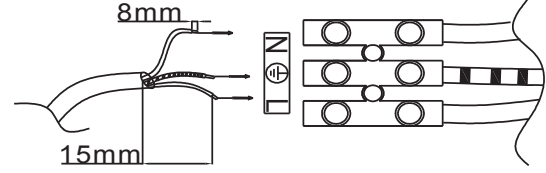

Electrical Supply

1