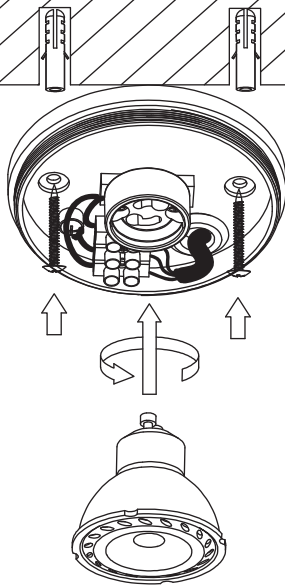

49009/05/31

Light source dimmable : Yes Dim to warm

Light source incl. : No

General

Dimensions LxWxH : 9.0 cm x 9.0 cm x 10.0 cm

Height minimum : 10.0 cm

Height maximum : 10.0 cm

Dimensions shade LxWxH :

Dimmable : Yes

Light direction : Downlight

Adjustable in height : Not In Height Adjustable

Directional : Directional

Cable : No

Cable length :

Sensor : Without Sensor

Control : Light Switch Control

www.lucide.com

LUCIDE

INSTALLATION DRAWING SPECIFICATIONS

Gu10

Electrical Supply

1

2

3