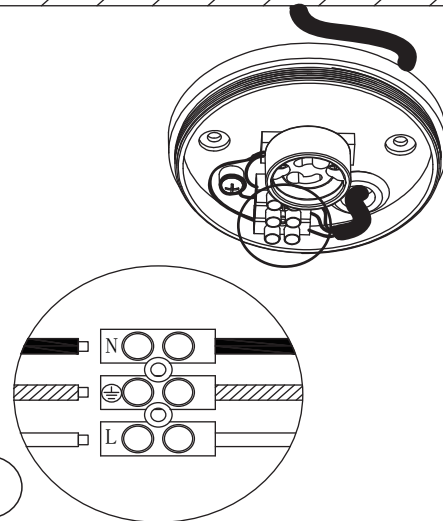

49009/05/31

Light source dimmable : Yes Dim to warm

Light source incl. : No

General

Dimensions LxWxH : 9.0 cm x 9.0 cm x 10.0 cm

Height minimum : 10.0 cm

Height maximum : 10.0 cm

Dimensions shade LxWxH :

Dimmable : Yes

Light direction : Downlight

Adjustable in height : Not In Height Adjustable

Directional : Directional

Cable : No

Cable length :

Sensor : Without Sensor

Control : Light Switch Control

For more specifications of
this product please visit
www.lucide.com

TECHNICAL DRAWING & DIMENSIONS

AVEN

Item number : 22962/01/30

EAN code : 5411212221438

Item number : 22962/01/31

EAN code : 5411212221445

For more specifications, dimensions please visit

www.lucide.com

LUCIDE

INSTALLATION DRAWING SPECIFICATIONS

Gu10

Electrical Supply

1

2

3