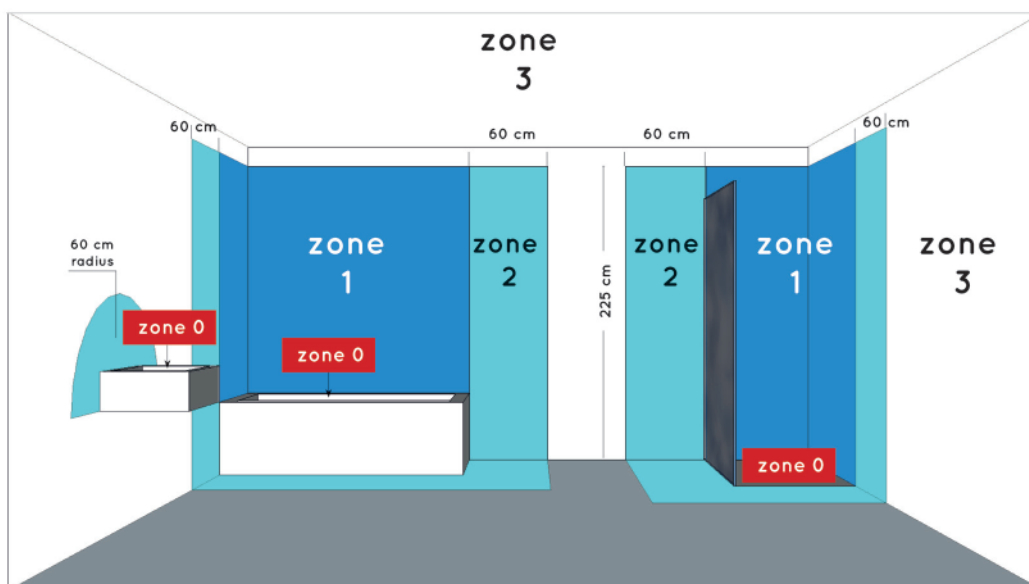

Installation of items in bathroom:

IP classifications

zone 0

zone 1
minimum

IP65

zone 2
minimum

IP44

zone 3
minimum

IP21

For more specifications of
this product please visit
www.lucide.com