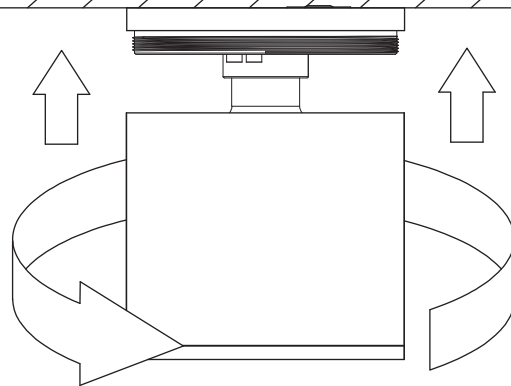

LUCIDE

INSTALLATION DRAWING SPECIFICATIONS

Electrical Supply

1

2

3

4