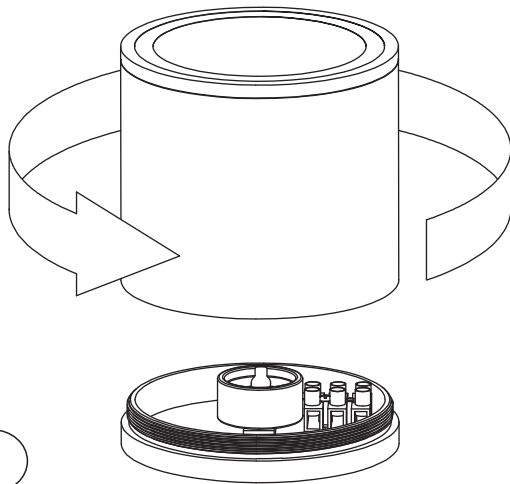

49009/05/31

Light source dimmable : Yes Dim to warm

Light source incl. : No

General

Dimensions LxWxH : 9.0 cm x 9.0 cm x 10.0 cm

Height minimum : 10.0 cm

Height maximum : 10.0 cm

Dimensions shade LxWxH :

www.lucide.com

LUCIDE

INSTALLATION DRAWING SPECIFICATIONS

Gu10

Electrical Supply

1

2

3