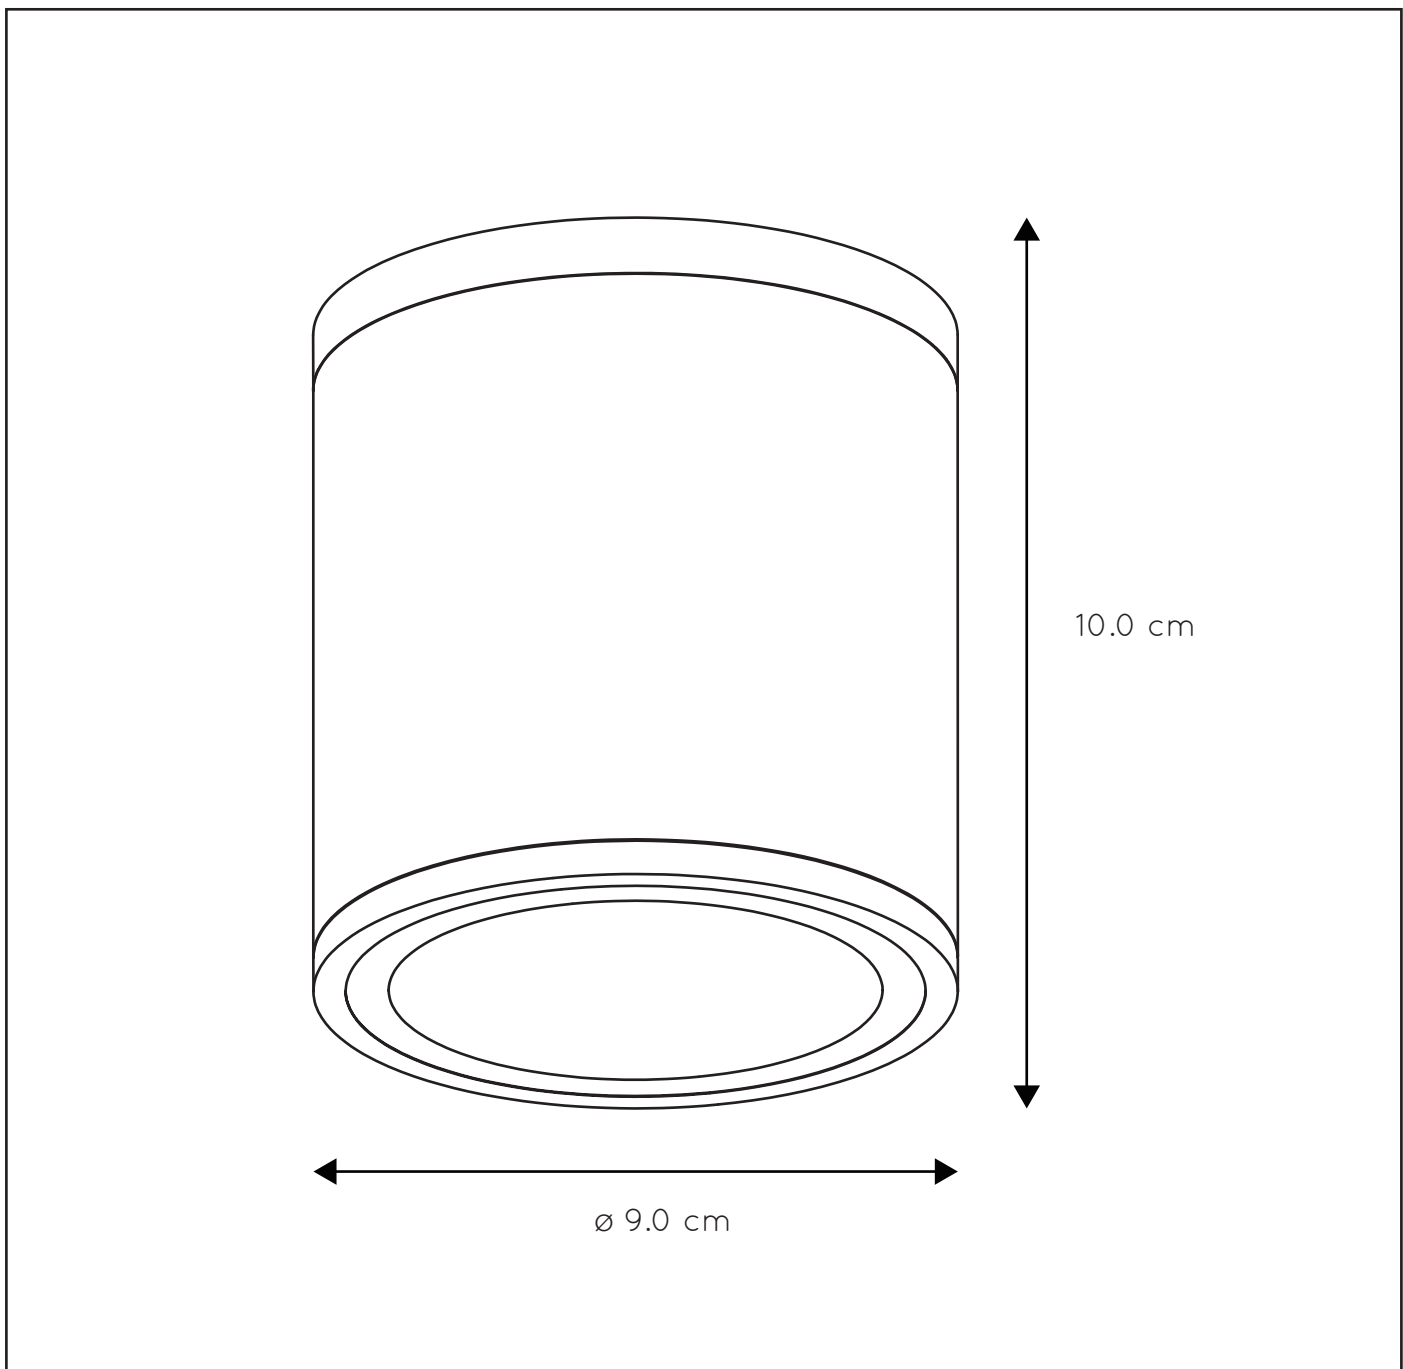

49009/05/31

Light source dimmable : Yes Dim to warm

Light source incl. : No

General

Dimensions LxWxH : 9.0 cm x 9.0 cm x 10.0 cm

Height minimum : 10.0 cm

Height maximum : 10.0 cm

Dimensions shade LxWxH :

Main material : Aluminium

Ceiling rose material :

Color : Black,White

Style : Modern

Shape : Cylinder

Weight : 0.37 kg

Warranty : 2 years

Product specifications

For more specifications of
this product please visit
www.lucide.com

TECHNICAL DRAWING & DIMENSIONS

AVEN

Item number : 22962/01/30

EAN code : 5411212221438

Item number : 22962/01/31

EAN code : 5411212221445

For more specifications, dimensions please visit