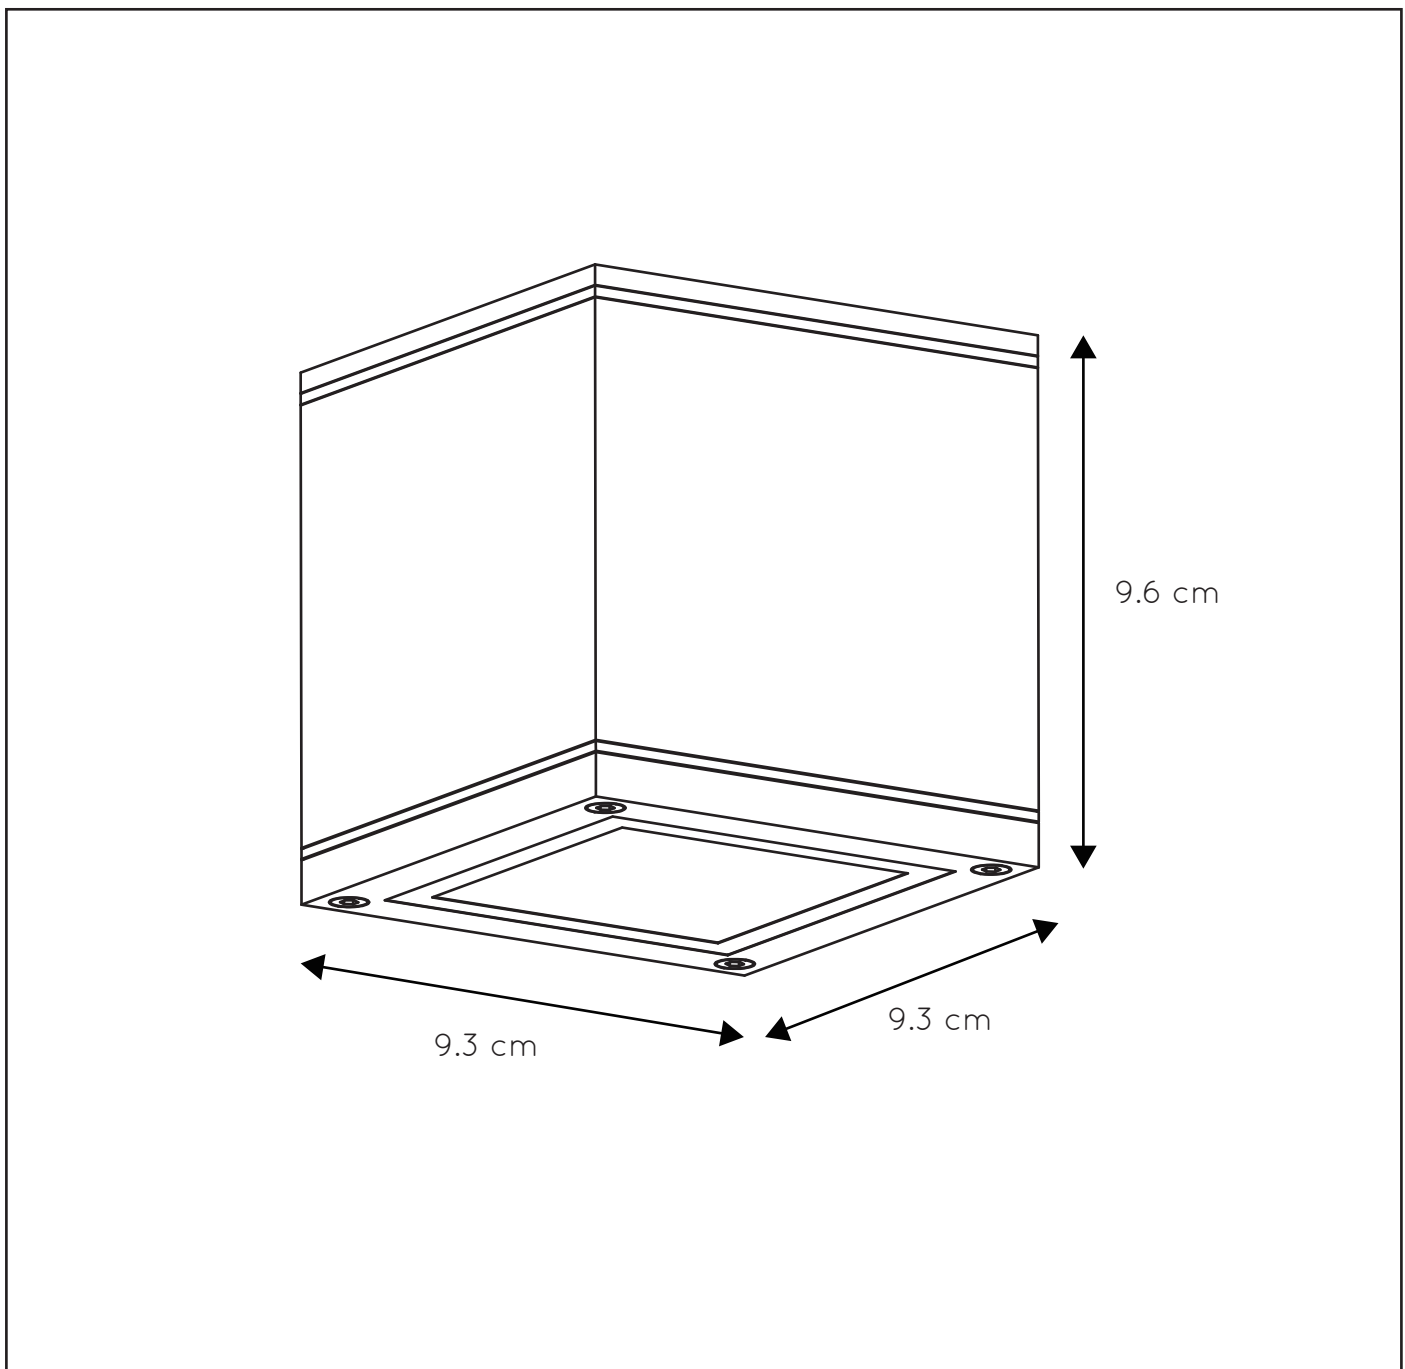

AVEN

Item number : 22963/01/30

EAN code : 5411212221452

Item number : 22963/01/31

EAN code : 5411212221469