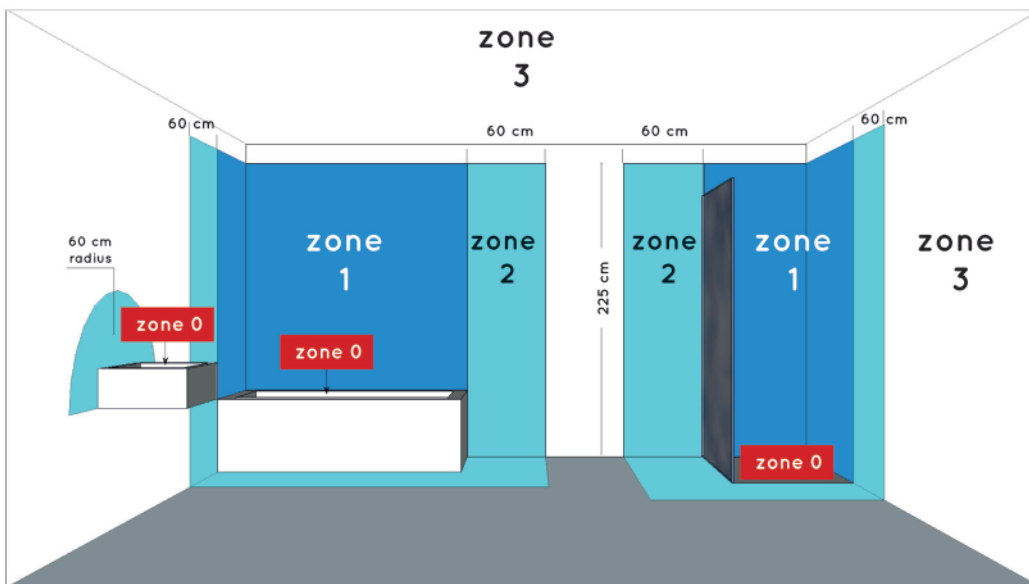

Installation of items in bathroom:

IP classifications	zone 0	zone 1 minimum	zone 2 minimum	zone 3 minimum

For more specifications of this product please visit www.lucide.com