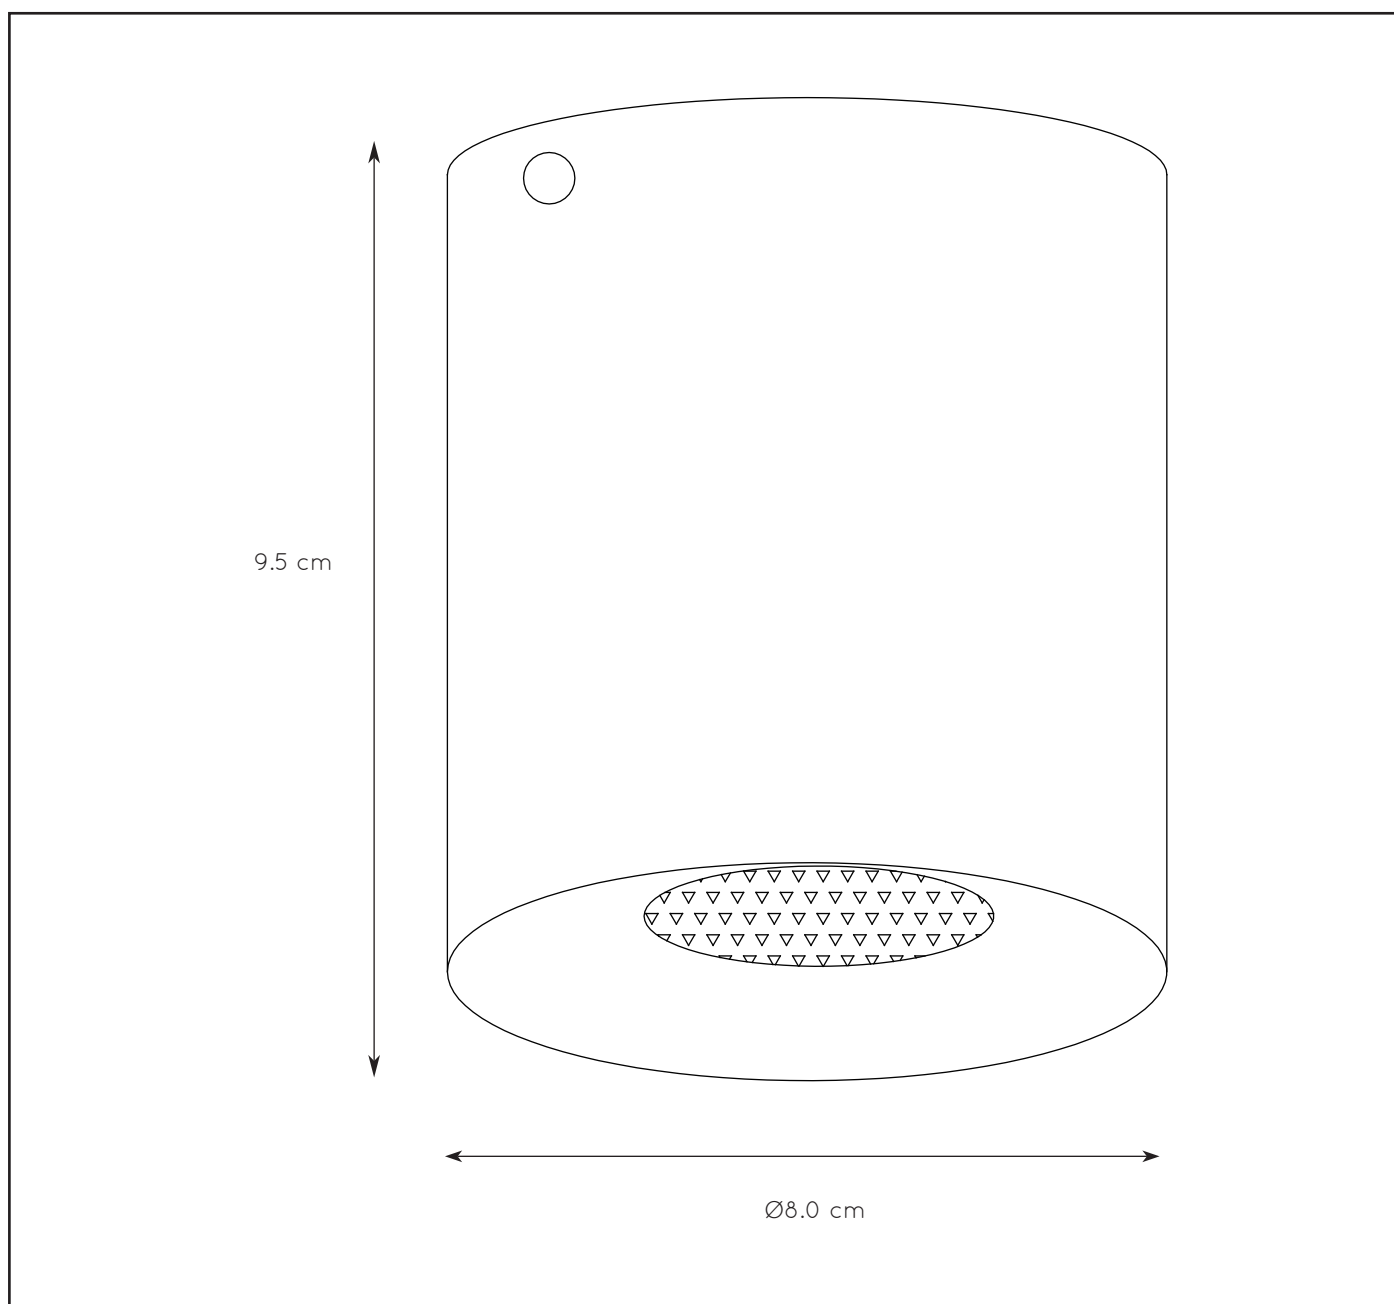

LUCIDE

TECHNICAL DRAWING & DIMENSIONS

BIDO

Item number : 22965/01/30

EAN code : 5411212221506

Item number : 22965/01/31

EAN code : 5411212221513

For more specifications, dimensions please visit

www.lucide.com