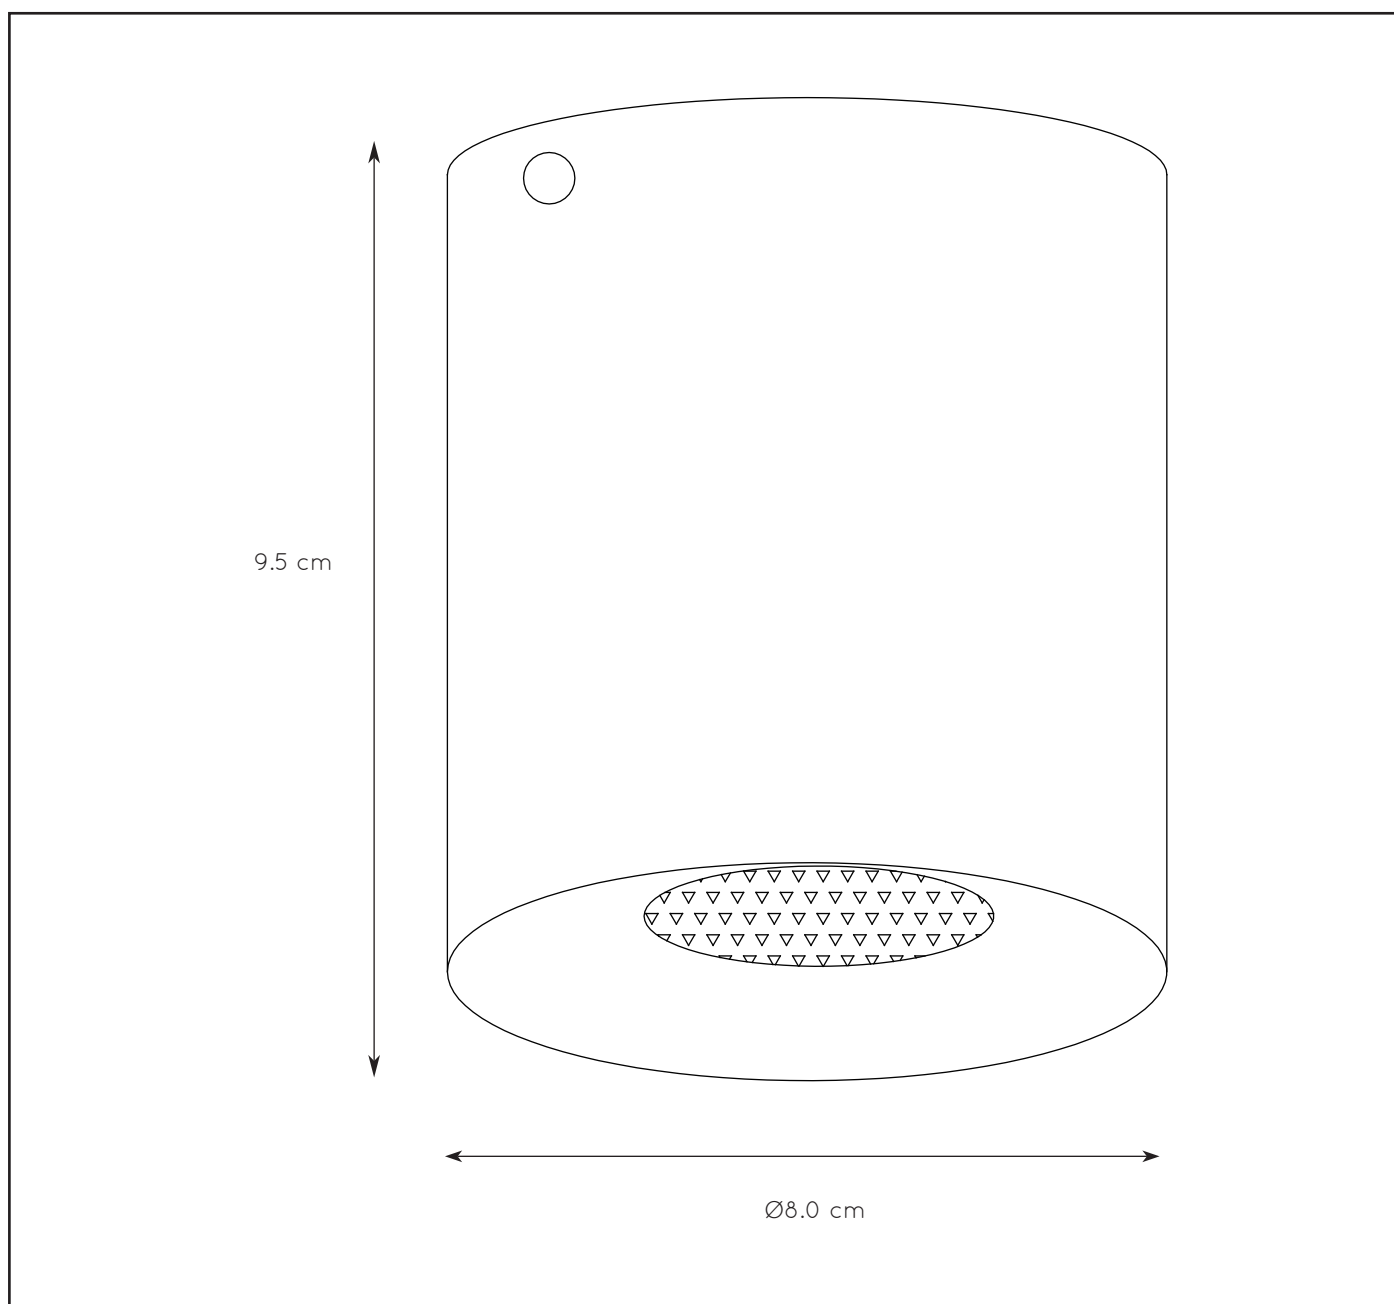

**General**

Dimensions LxWxH : 8.0 cm x 8.0 cm x 9.5 cm  
Height minimum : -  
Height maximum : 9.5 cm  
Dimensions shade LxWxH : 8.0 cm x 8.0 cm x 9.5 cm  
Main material : Aluminium  
Ceiling rose material : Metal  
Color : Black out - Brass in, White out - Brass in  
Style : Modern  
Shape : Cylinder  
Weight : 0.25 kg  
Warranty : 2 years

**Product specifications**

Dimmable : No  
Light direction : Downlight  
Adjustable in height : Not In Height Adjustable  
Directional : Directional  
Cable : No  
Cable length :  
Sensor : Without Sensor  
Control : Light Switch Control  
IP-Class : 20  
Electric class : 1  
Light source including ? : No  
Lamp socket : GU10  
Light source number : 1  
Power requirements : 220-240V-50Hz  
Bulb type & maximum wattage : GU10- max.50W

For more specifications of this product please visit  
[www.lucide.com](http://www.lucide.com)

LUCIDE

TECHNICAL DRAWING & DIMENSIONS

## BIDO

Item number : 22965/01/30

EAN code : 5411212221506

Item number : 22965/01/31

EAN code : 5411212221513

For more specifications, dimensions please visit

[www.lucide.com](http://www.lucide.com)