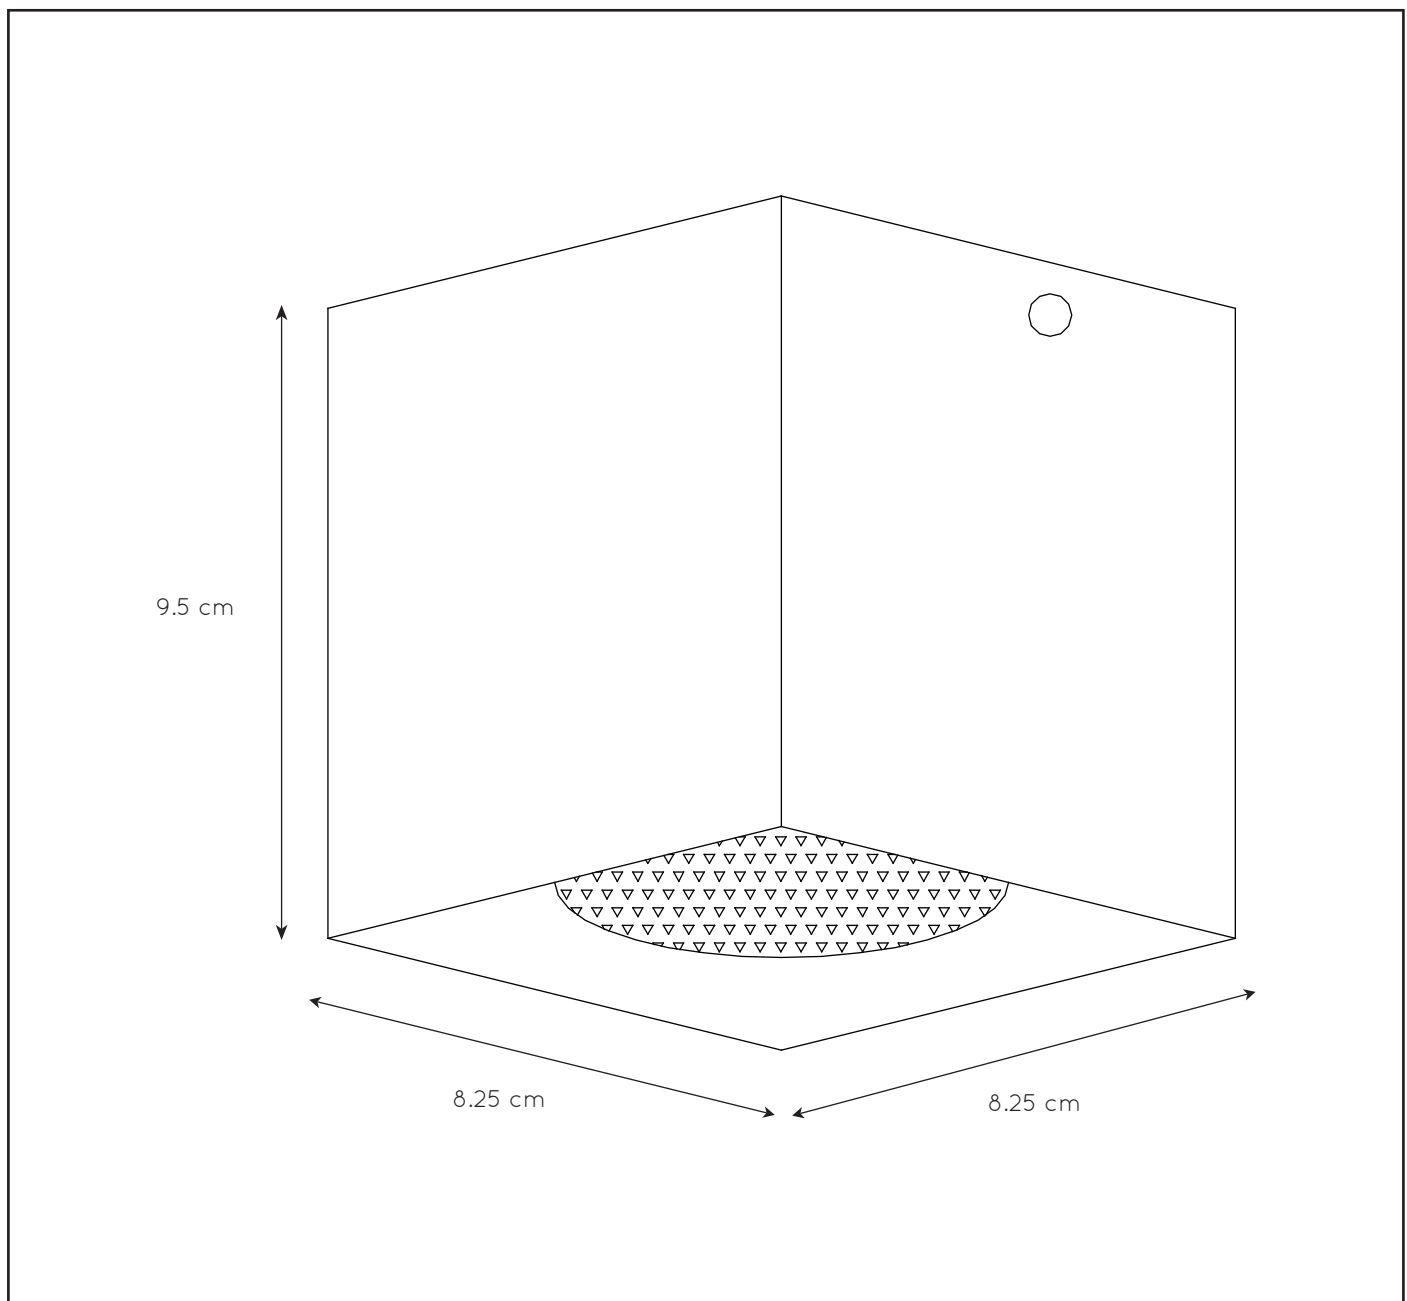

LUCIDE

GENERAL SPECIFICATIONS

RECOMMENDED LUCIDE
LIGHT SOURCE**49009/05/30**

Light source dimmable : Yes Dim to warm

Light source incl. : No

General

Dimensions LxWxH : 8.25 cm x 8.25 cm x 9.5 cm

Height minimum : -

Height maximum : 9.5 cm

Dimensions shade LxWxH : 8.25 cm x 8.25 cm x 9.5 cm

Main material : Aluminium

Ceiling rose material : Metal

Color : Black out - Brass in, White out - Brass in

Style : Modern

Shape : Square

Weight : 0.4 kg

Warranty : 2 years

Product specifications

Dimmable : No

Light direction : Downlight

Adjustable in height : Not In Height Adjustable

Directional : Directional

Cable : No

EAN code : 5411212221520

Item number : 22966/01/31

EAN code : 5411212221537

For more specifications, dimensions please visit

www.lucide.com

LUCIDE

INSTALLATION DRAWING SPECIFICATIONS