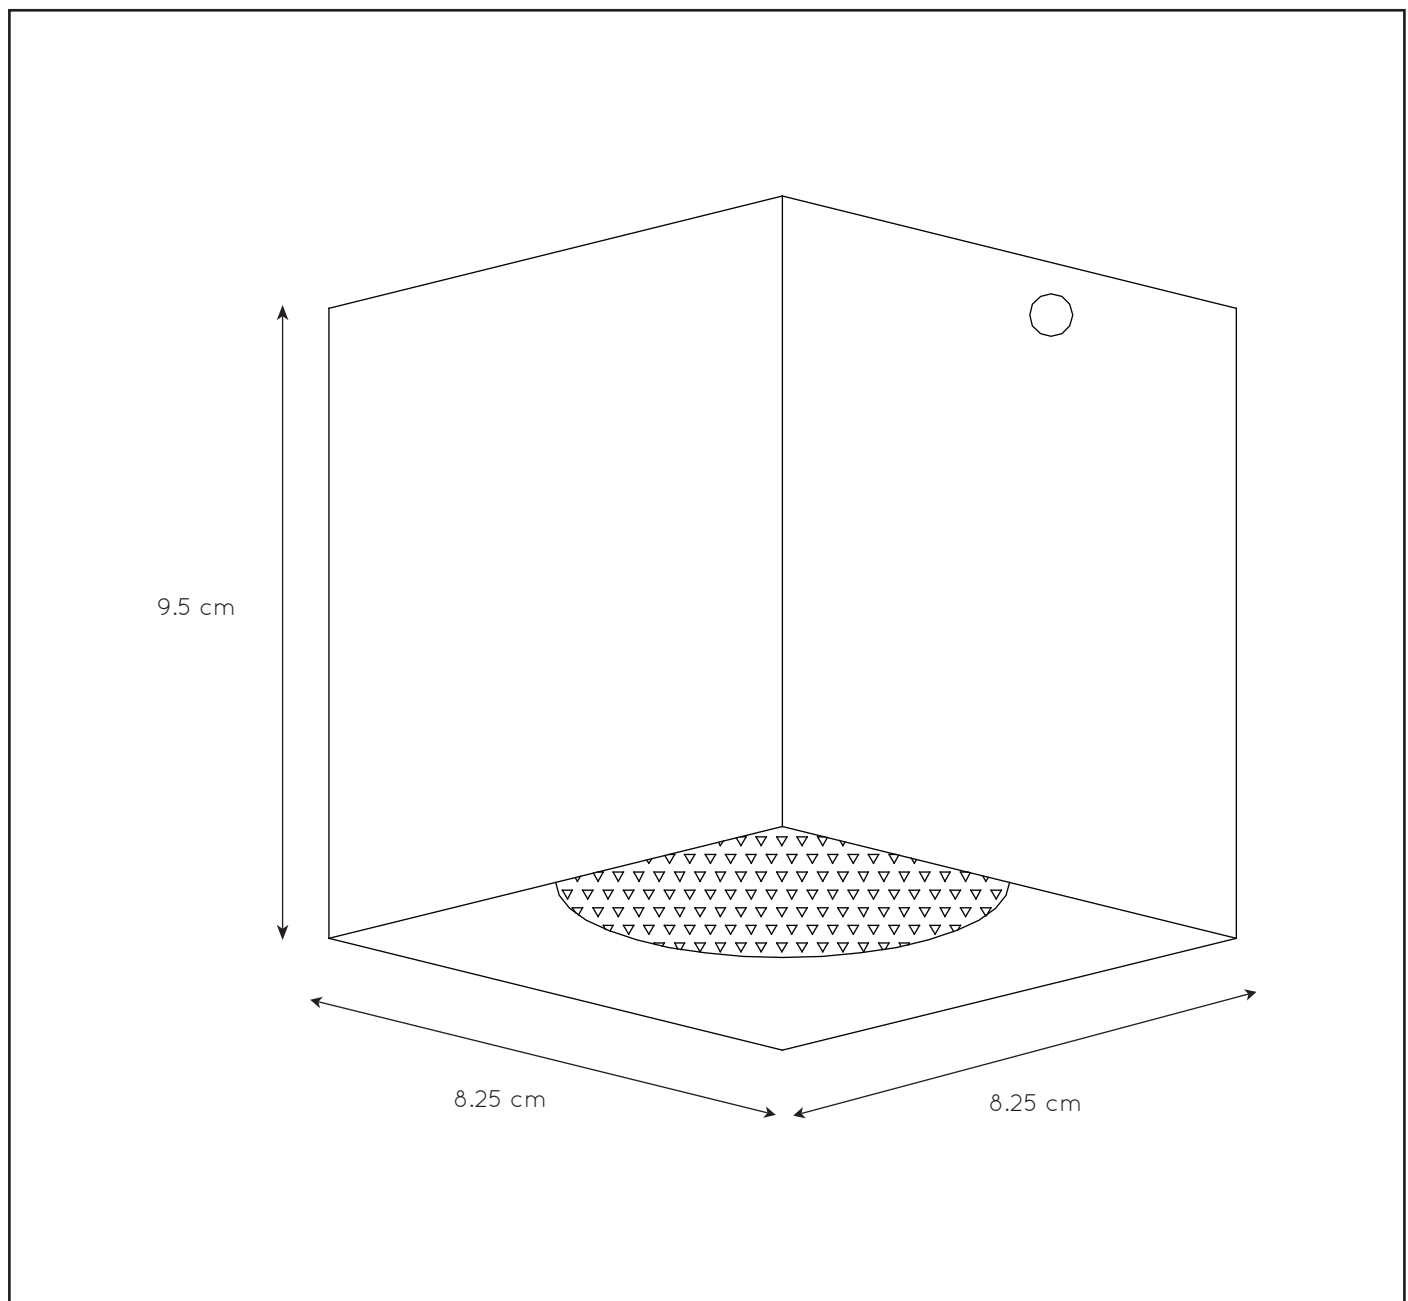

LUCIDE

GENERAL SPECIFICATIONS

RECOMMENDED LUCIDE
LIGHT SOURCE**49009/05/30**

Light source dimmable : Yes Dim to warm

Light source incl. : No

General

Dimensions LxWxH : 8.25 cm x 8.25 cm x 9.5 cm
 Height minimum : -
 Height maximum : 9.5 cm
 Dimensions shade LxWxH : 8.25 cm x 8.25 cm x 9.5 cm
 Main material : Aluminium
 Ceiling rose material : Metal
 Color : Black out - Brass in, White out - Brass in
 Style : Modern
 Shape : Square
 Weight : 0.4 kg
 Warranty : 2 years

Product specifications

Dimmable : No
 Light direction : Downlight
 Adjustable in height : Not In Height Adjustable
 Directional : Directional
 Cable : No
 Cable length :
 Sensor : Without Sensor
 Control : Light Switch Control
 IP-Class : 20
 Electric class : 1
 Light source including ? : No
 Lamp socket : GU10
 Light source number : 1
 Power requirements : 220-240V-50Hz
 Bulb type & maximum wattage : GU10- max.50W

For more specifications of this product please visit

www.lucide.com

LUCIDE

TECHNICAL DRAWING & DIMENSIONS

BIDO

Item number : 22966/01/30

EAN code : 5411212221520

Item number : 22966/01/31

EAN code : 5411212221537

For more specifications, dimensions please visit

www.lucide.com

LUCIDE

INSTALLATION DRAWING SPECIFICATIONS