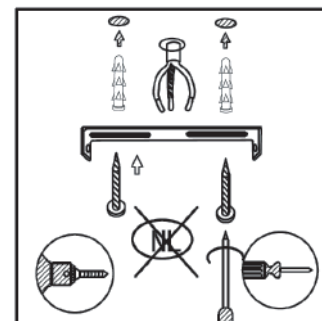

Electrical Supply

Dit product bevat een lichtbron van energie-efficiëntieklasse G (oude klasse A).
Ce produit contient une source lumineuse de classe énergétique G (ancienne classe A).
This product contains a light source of energy efficiency class G (old class A).
Dieses Produkt enthält eine Lichtquelle der Energieeffizienzklasse G (alte Klasse A).
Ten produkt zawiera ród o wiat a o klasie efektywno ci energetycznej G (stara klasa A).