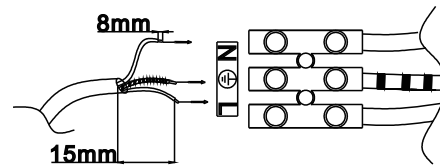

Electrical Supply

Dit product bevat een lichtbron van energie-efficiëntieklasse G (oude klasse A).
Ce produit contient une source lumineuse de classe énergétique G (ancienne classe A).
This product contains a light source of energy efficiency class G (old class A).
Dieses Produkt enthält eine Lichtquelle der Energieeffizienzklasse G (alte Klasse A).
Ten produkt zawiera ród o wiat a o klasie efektywno ci energetycznej G (stara klasa A).