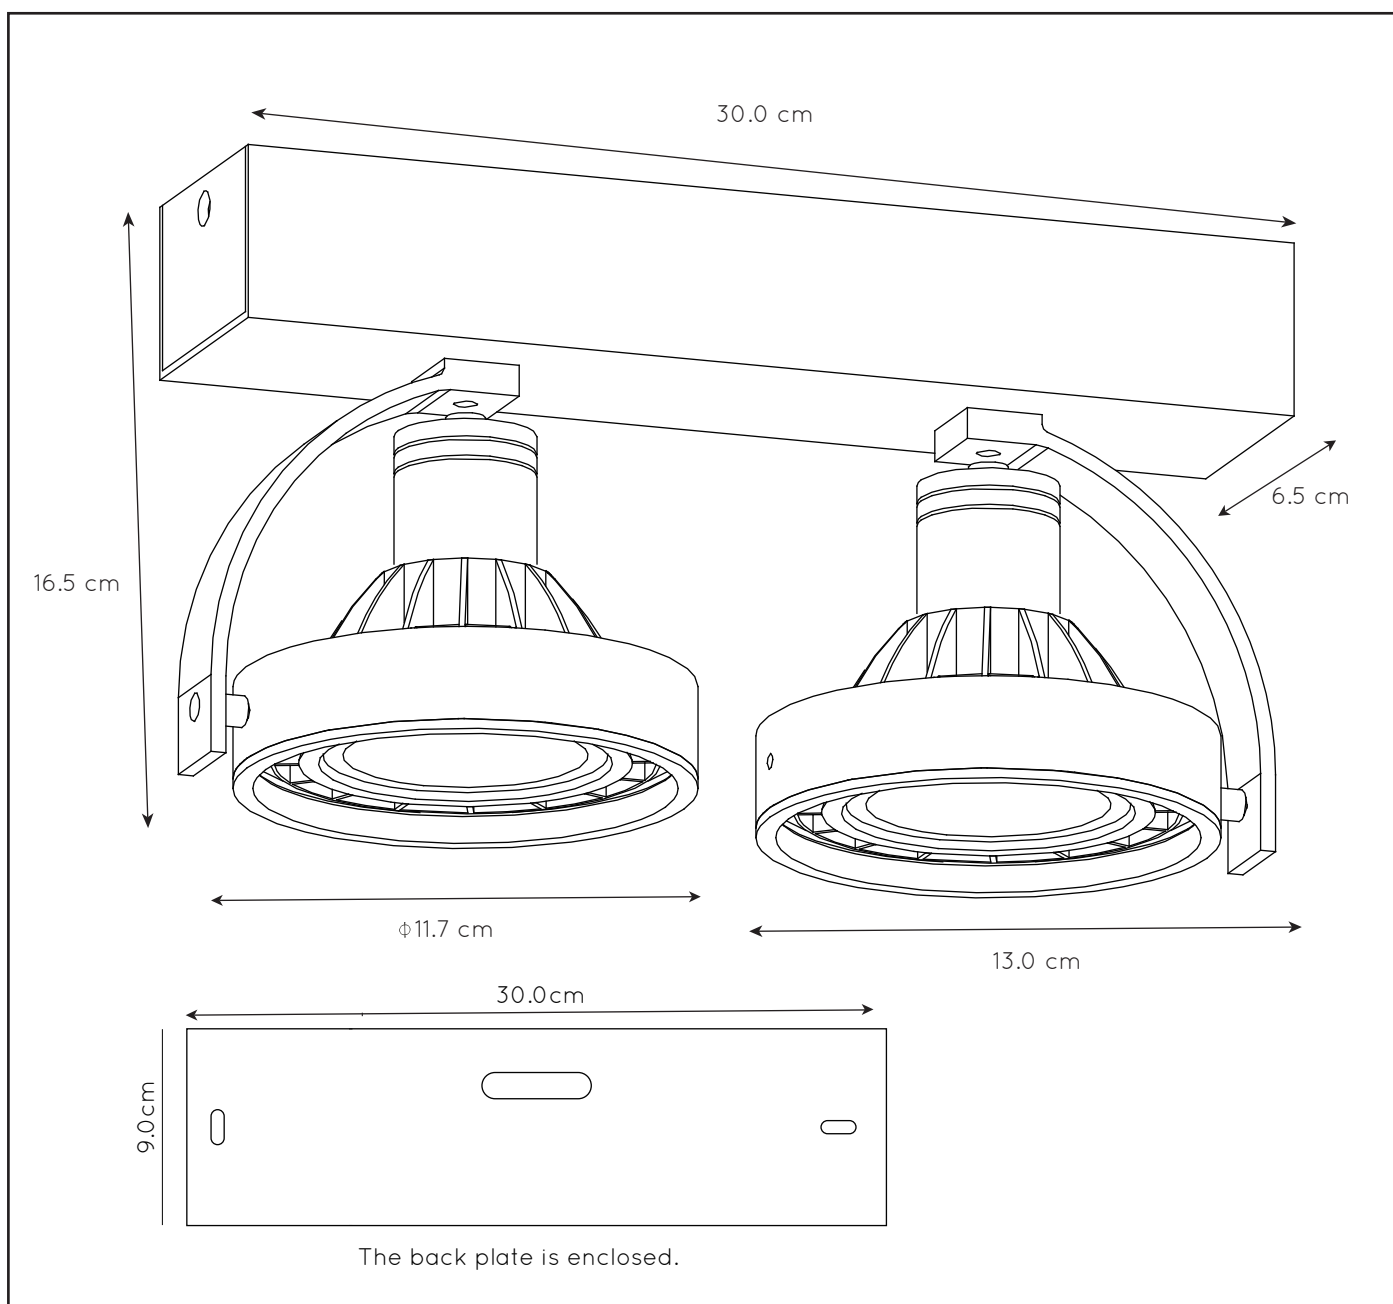

LUCIDE

TECHNICAL DRAWING & DIMENSIONS

DORIAN

Item number : 22968/24/30

EAN code : 5411212221407

For more specifications, dimensions please visit

www.lucide.com