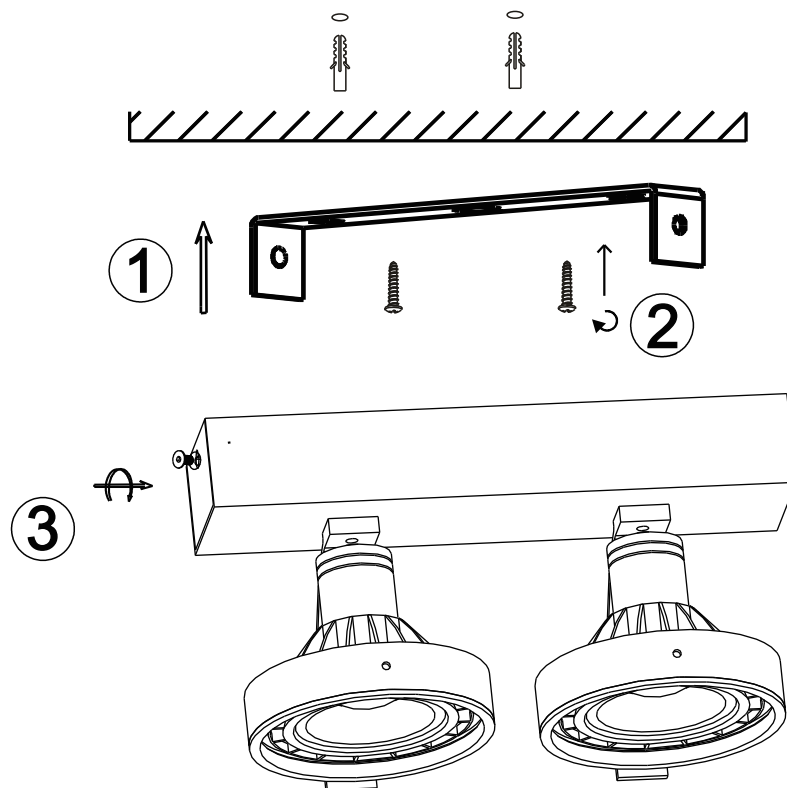

Electrical Supply

Dit product bevat een lichtbron van energie-efficiëntieklasse G (oude klasse A).
Ce produit contient une source lumineuse de classe énergétique G (ancienne classe A).
This product contains a light source of energy efficiency class G (old class A).
Dieses Produkt enthält eine Lichtquelle der Energieeffizienzklasse G (alte Klasse A).
Ten produkt zawiera ród o wiat a o klasie efektywno ci energetycznej G (stara klasa A).