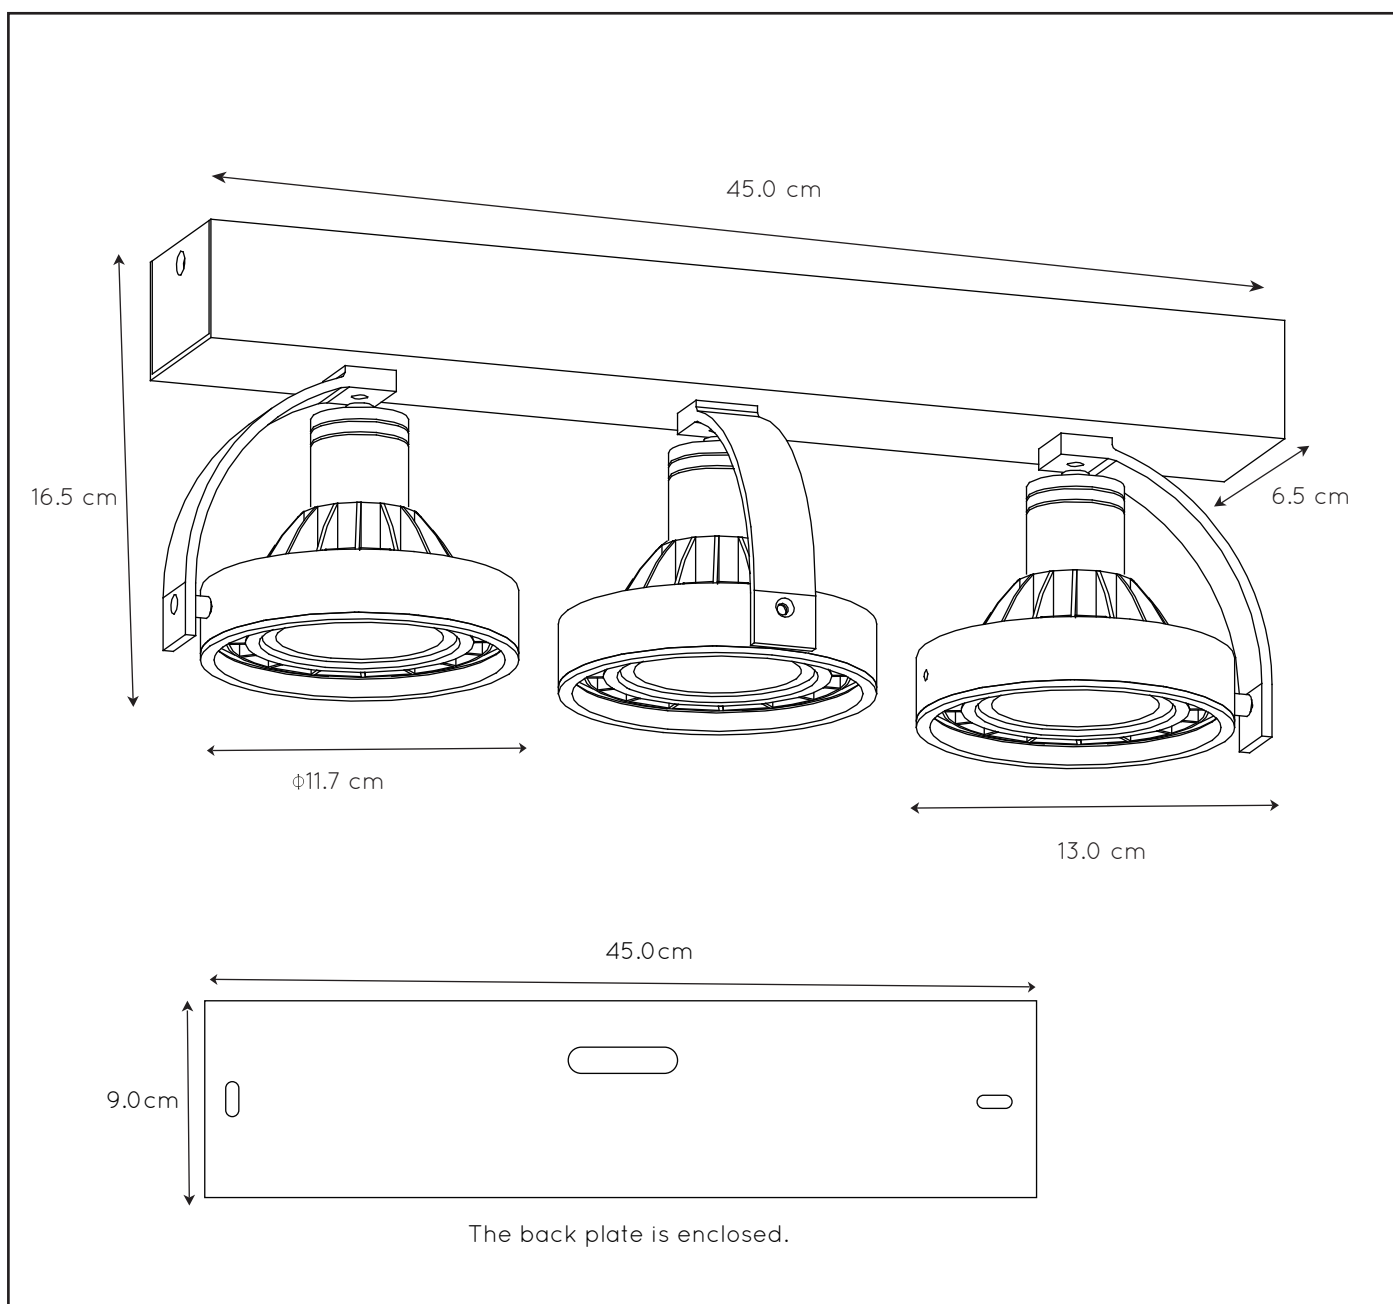

For more specifications, dimensions please visit

www.lucide.com