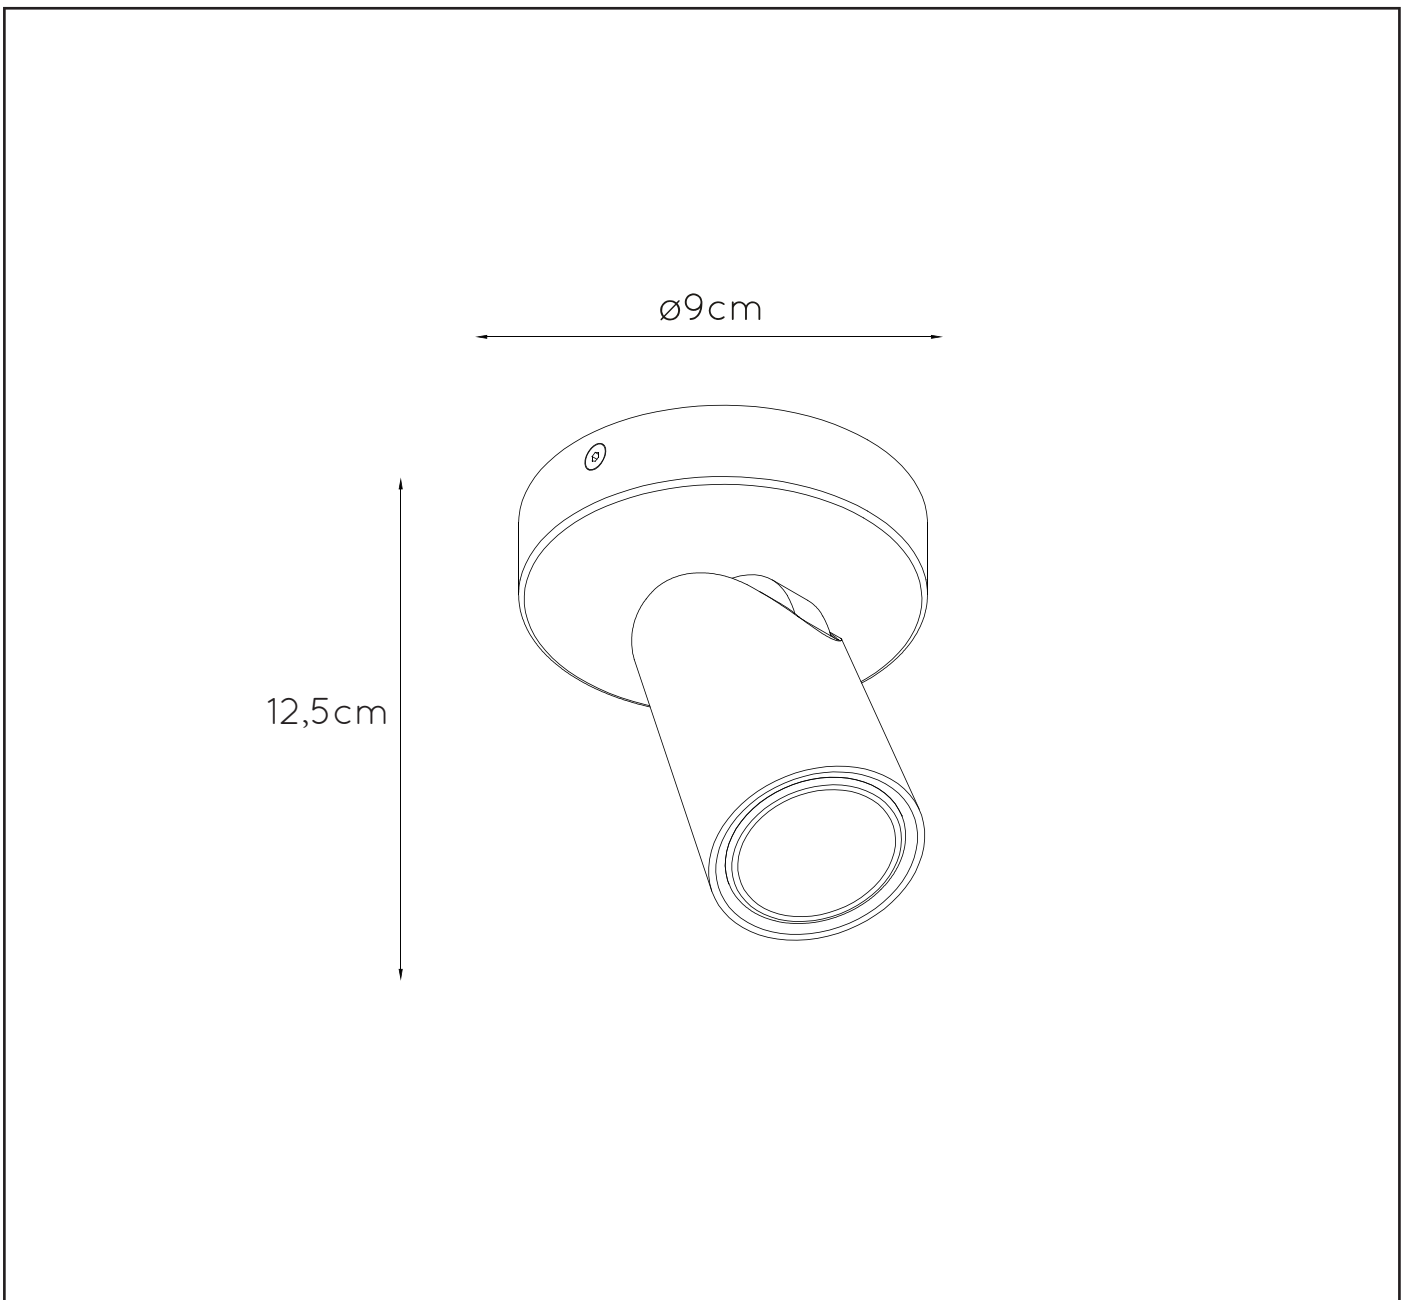

### General

**Dimensions LxWxH :** Ø9 cm x 12,5 cm

**Heigth minimum :** -

**Heigth maximum :** 12,5 cm

**Dimensions shade LxWxH :** Ø6cm x 9.8cm

**Main material :** Aluminium

**Ceiling rose material :** Aluminium

### Product specifications

**Dimmable :** Yes

**Light direction :** Downlight

**Adjustable in height :** No

(Before Installation)

**Directional :** Directional

**Cable :** No

**Cable length :** -

**Bulb type & maximum wattage :** GU10 LED 5W

For more specifications of this product please visit

[www.lucide.com](http://www.lucide.com)

## XYRUS-LED

Item number : 23954/06/30

EAN code : 5411212234179

Item number : 23954/06/31

EAN code : 5411212234186

For more specifications, dimensions please visit

[www.lucide.com](http://www.lucide.com)