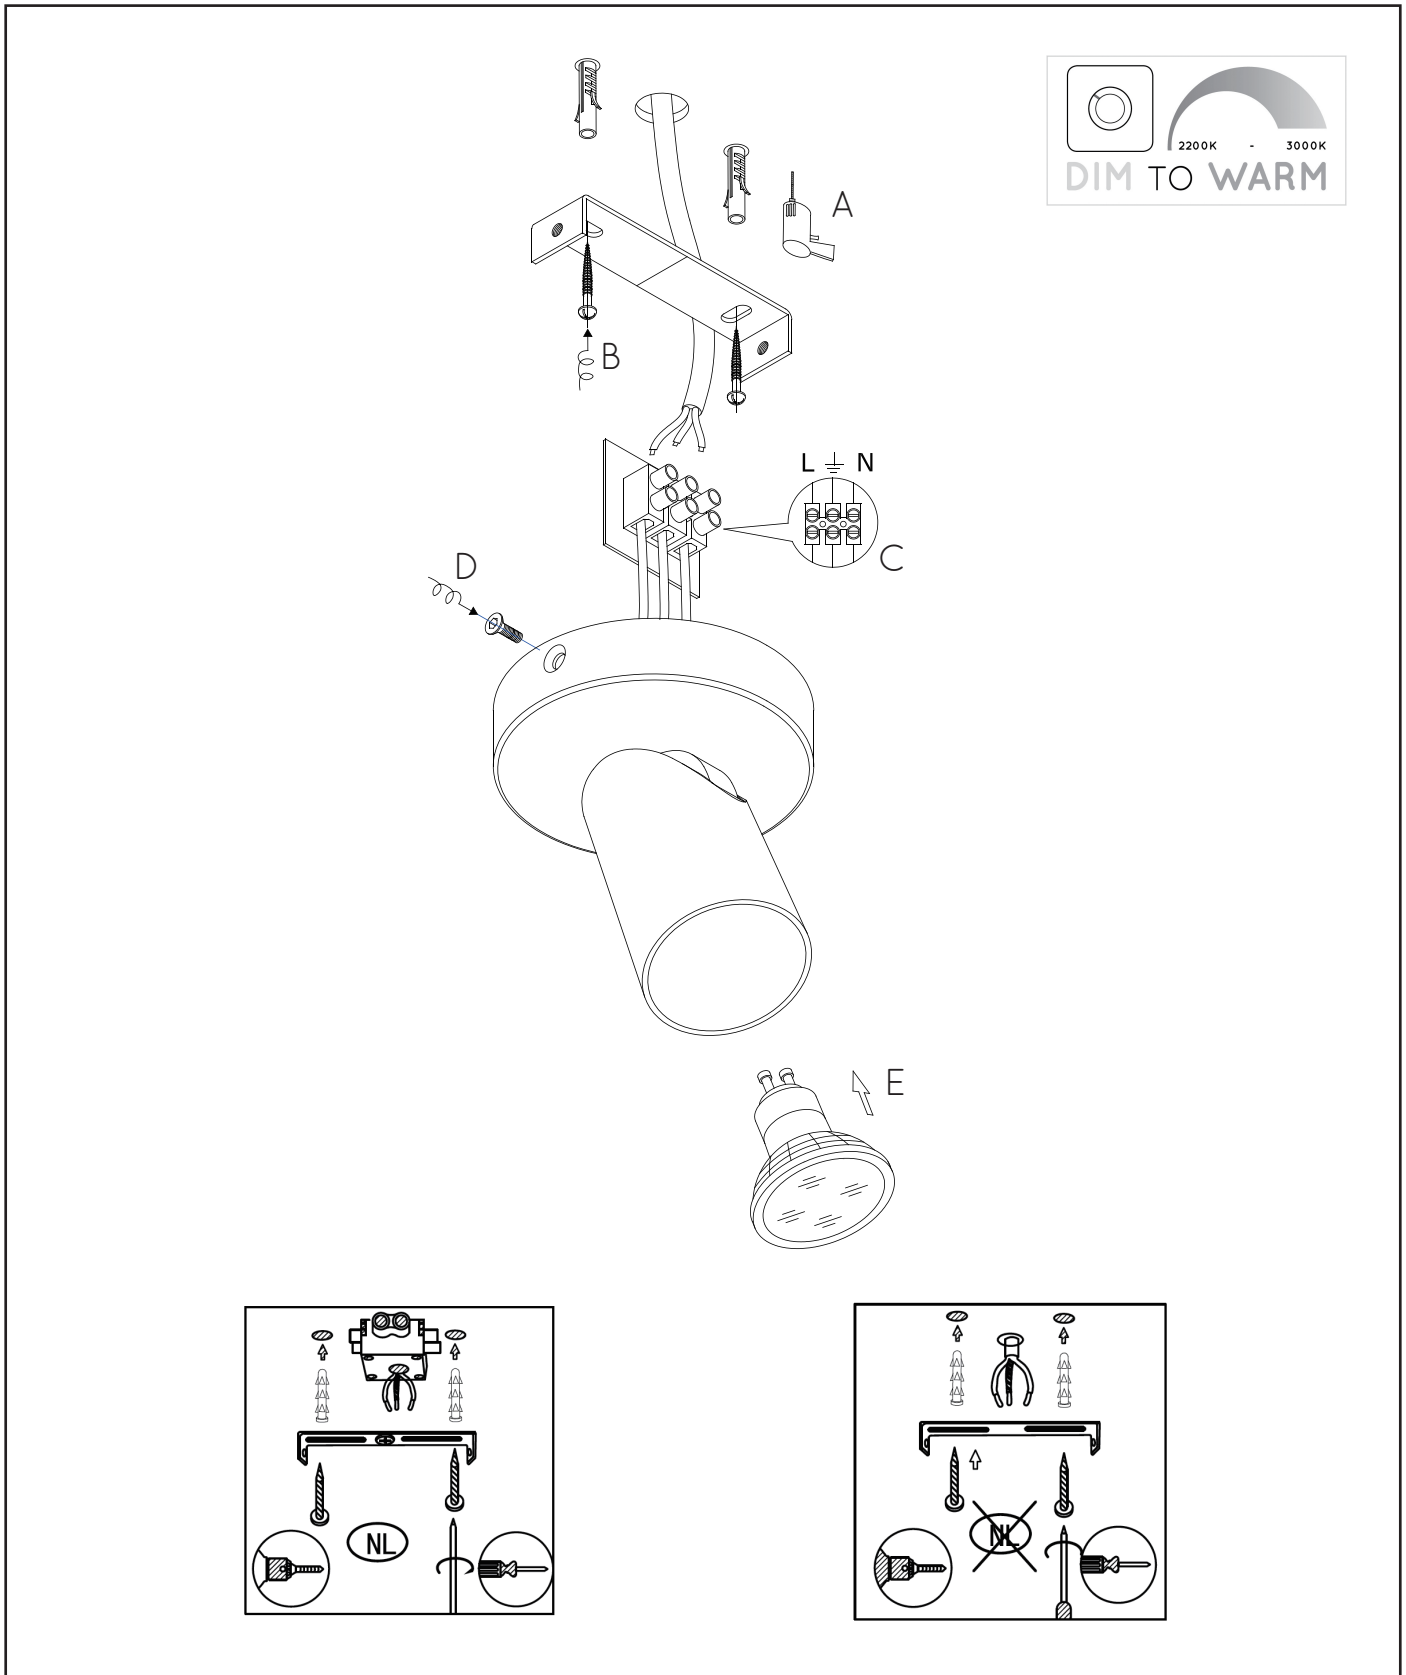

LUCIDE

Dit product bevat een lichtbron van energie-efficiëntieklasse A+
Ce produit contient une source lumineuse de classe énergétique A+
This product contains a light source of energy efficiency class A+
Dieses Produkt enthält eine Lichtquelle der Energieeffizienzklasse A+
Ten produkt zawiera źródło światła o klasie efektywności energetycznej A+