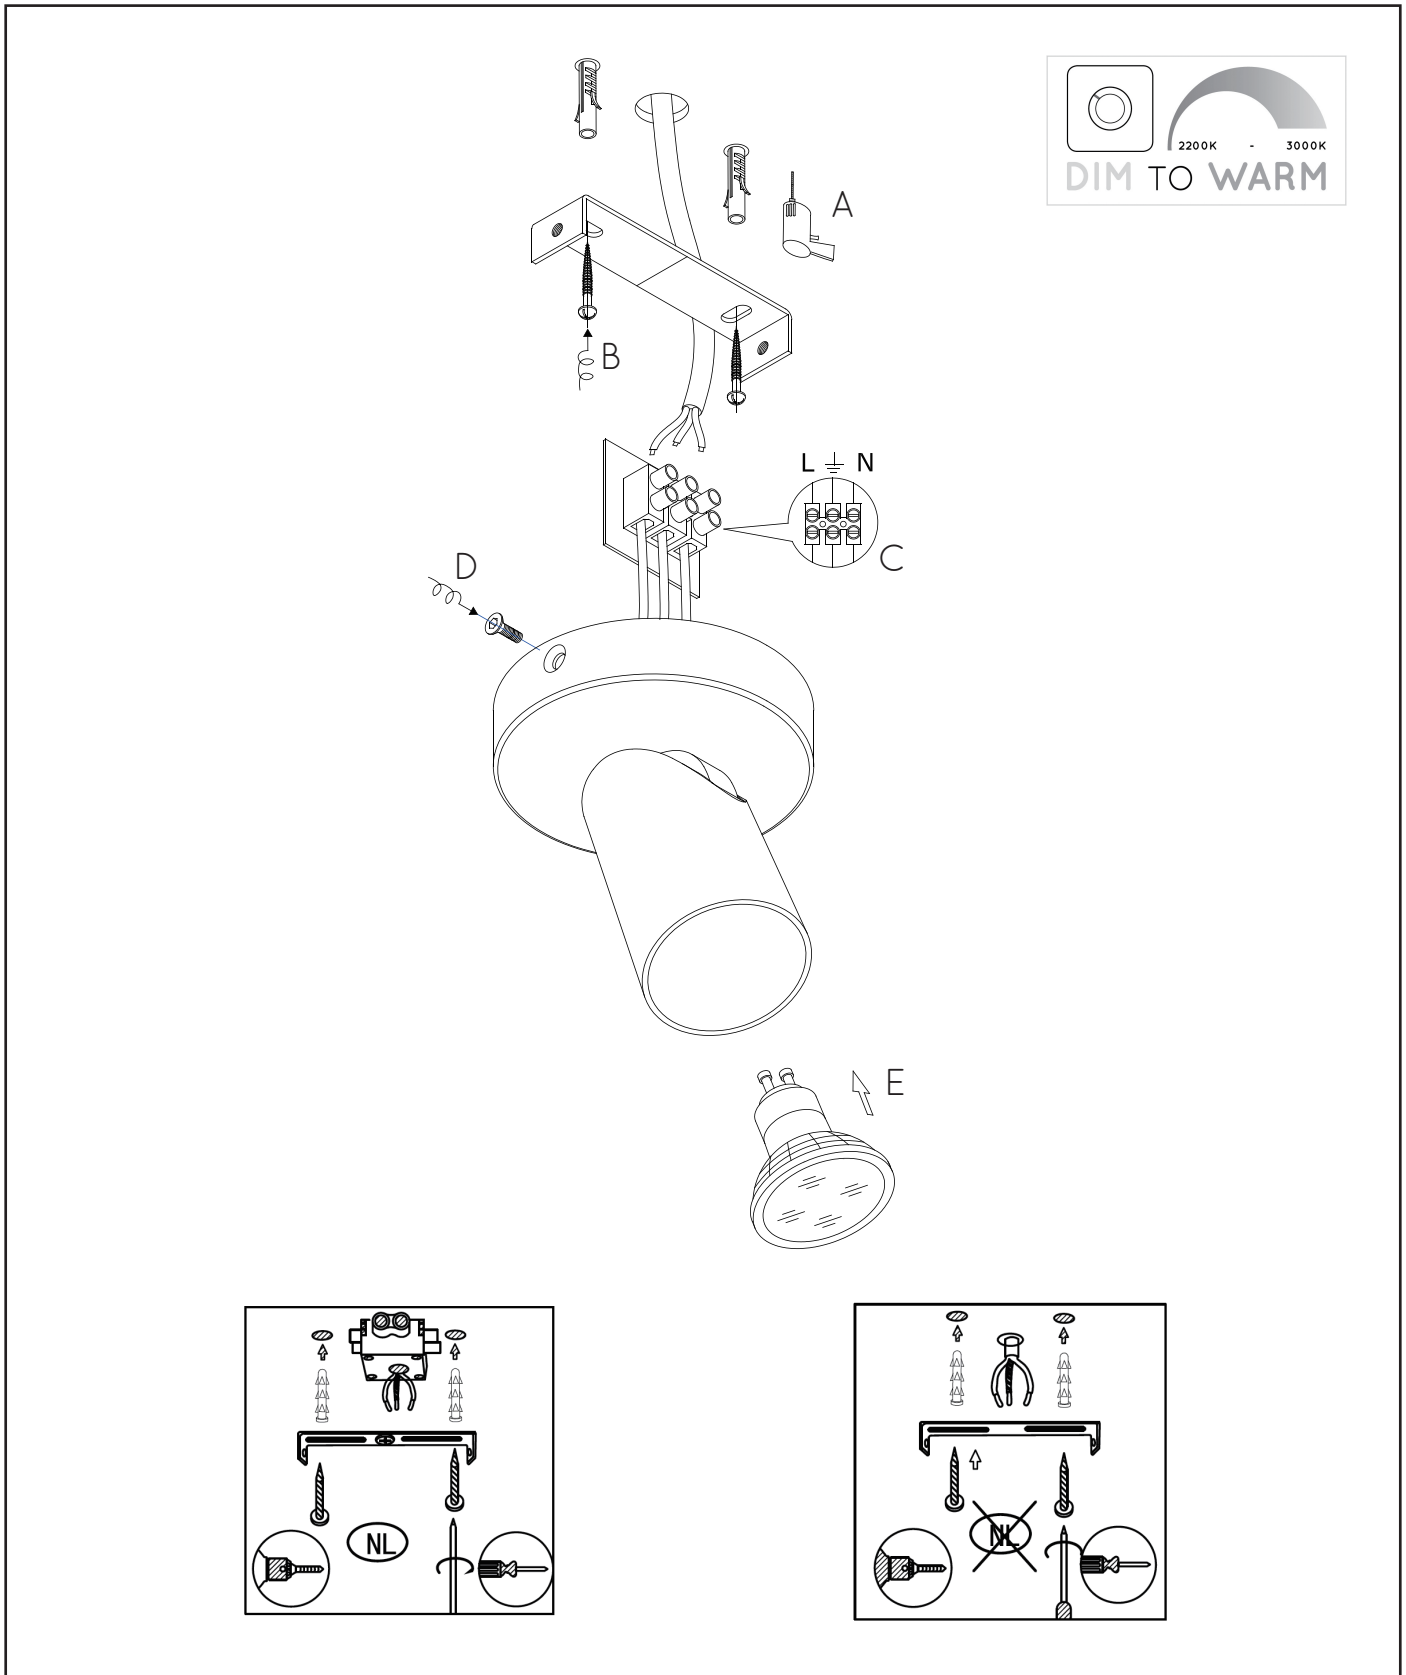

LUCIDE

Dit product bevat een lichtbron van energie-efficiëntieklasse A+

Ce produit contient une source lumineuse de classe énergétique A+

This product contains a light source of energy efficiency class A+

Dieses Produkt enthält eine Lichtquelle der Energieeffizienzklasse A+

Ten produkt zawiera źródło światła o klasie efektywności energetycznej A+