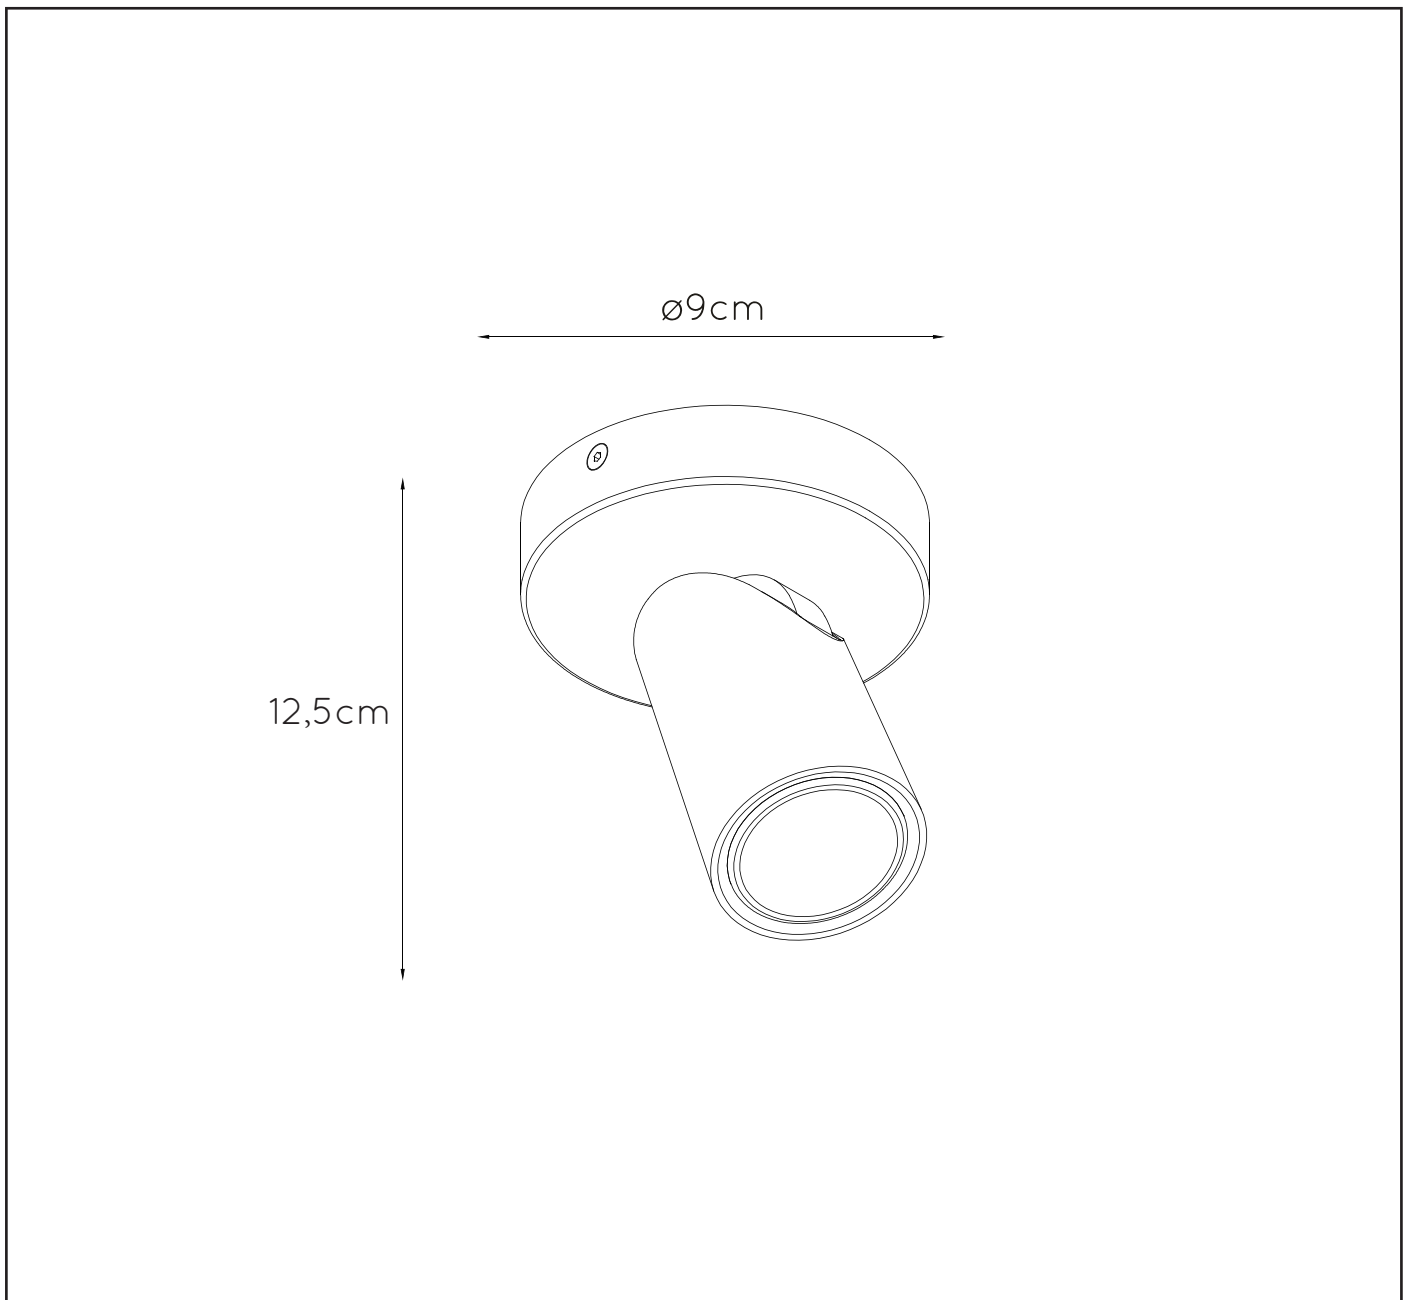

Yes, Dim to warm

Light source incl. : Yes

General

Dimensions LxWxH : Ø9 cm x 12,5 cm

Heigth minimum : -

Heigth maximum : 12,5 cm

Dimensions shade LxWxH : Ø6cm x 9.8cm

Main material : Aluminium

Ceiling rose material : Aluminium

Color : Black / White

Style : Modern

Shape : Round

Weight : 0,4kg

Warranty : 2 years

Product specifications

Dimmable : Yes

Light direction : Downlight

Adjustable in height : No

(Before Installation)

Directional : Directional

Cable : No

Cable length : -

Sensor : Without Sensor

Control : Light Switch Control

www.lucide.com

LUCIDE

XYRUS-LED

Item number : 23954/06/30

EAN code : 5411212234179

Item number : 23954/06/31

EAN code : 5411212234186

For more specifications, dimensions please visit