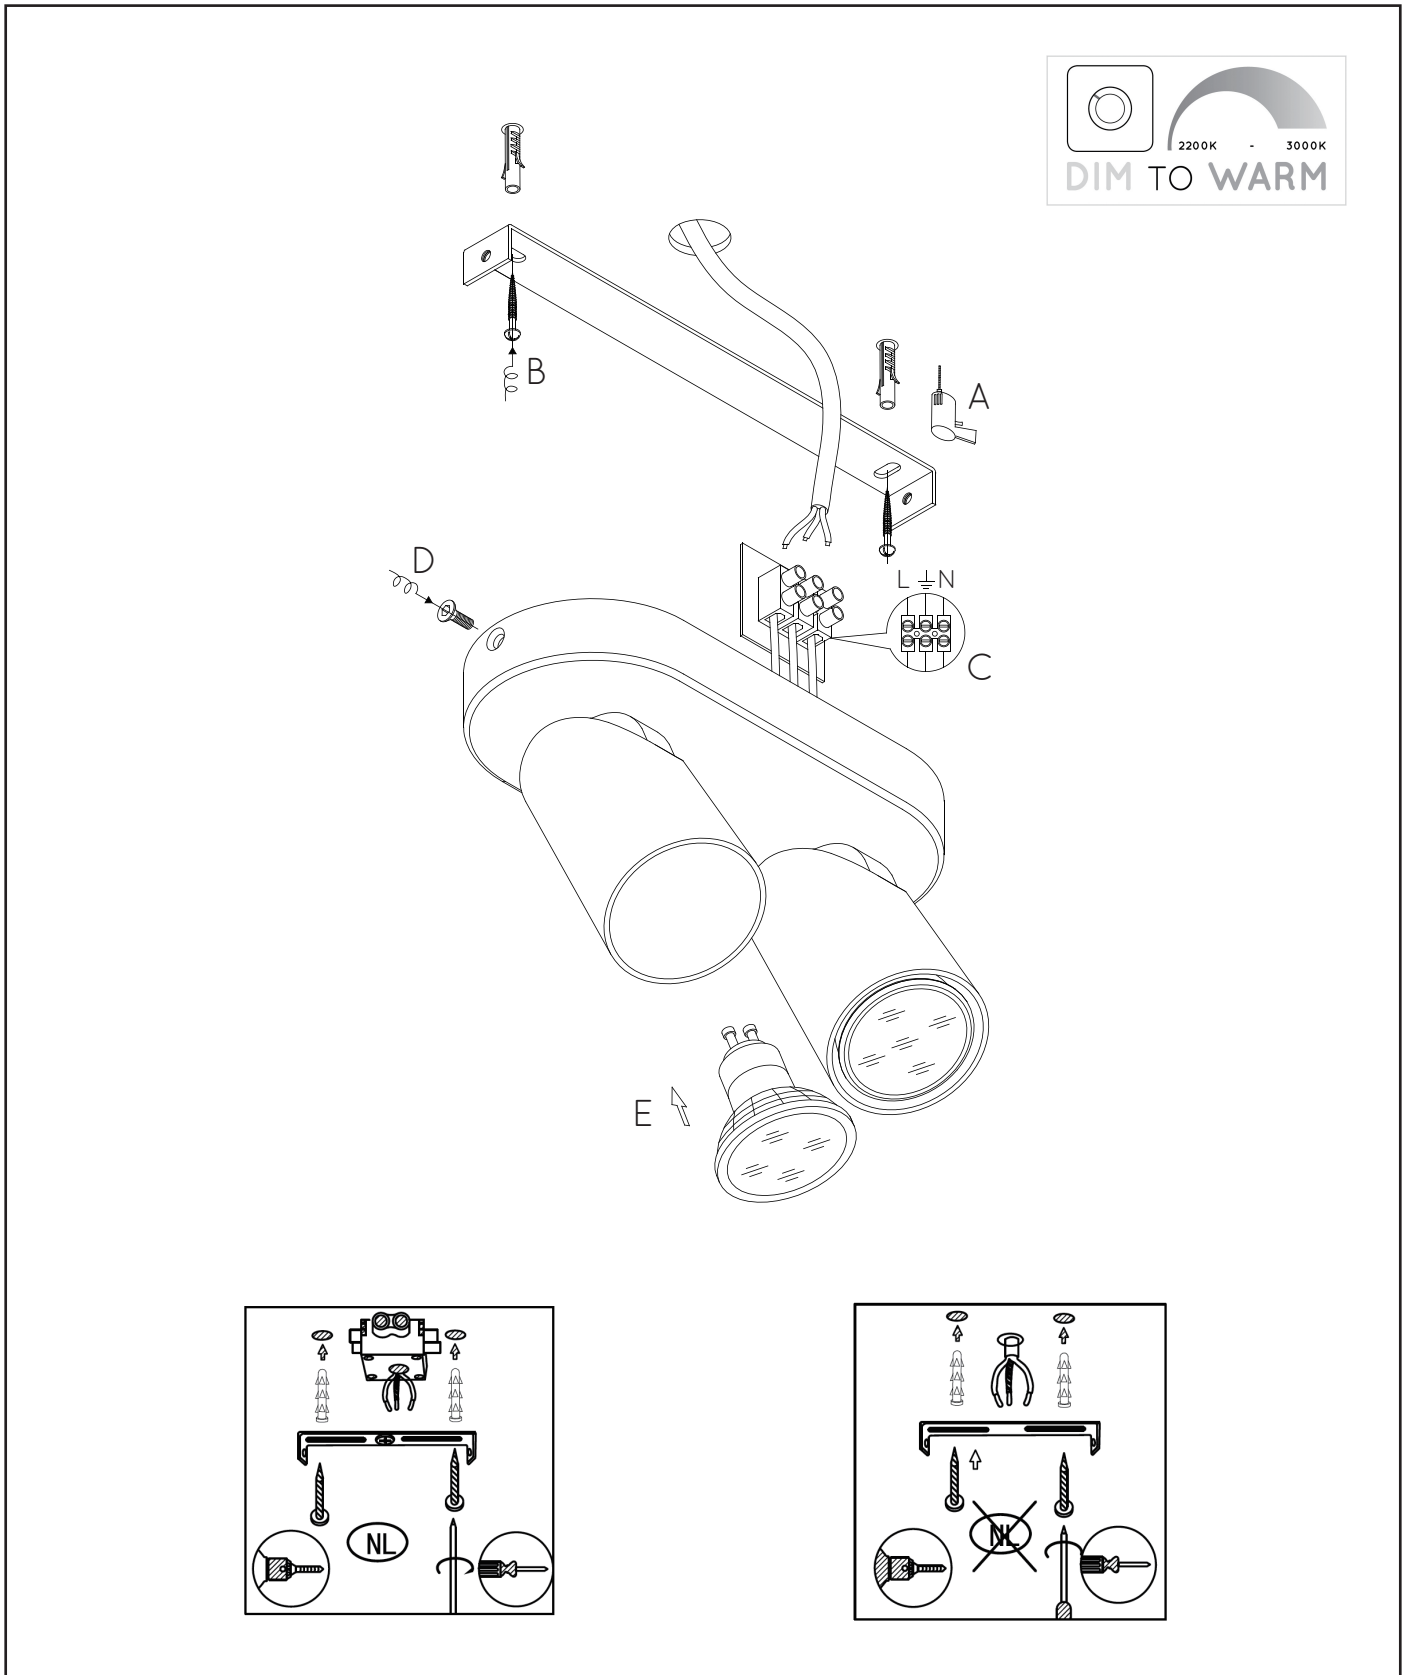

LUCIDE

Dit product bevat een lichtbron van energie-efficiëntieklasse A+

Ce produit contient une source lumineuse de classe énergétique A+

This product contains a light source of energy efficiency class A+

Dieses Produkt enthält eine Lichtquelle der Energieeffizienzklasse A+

Ten produkt zawiera źródło światła o klasie efektywności energetycznej A+