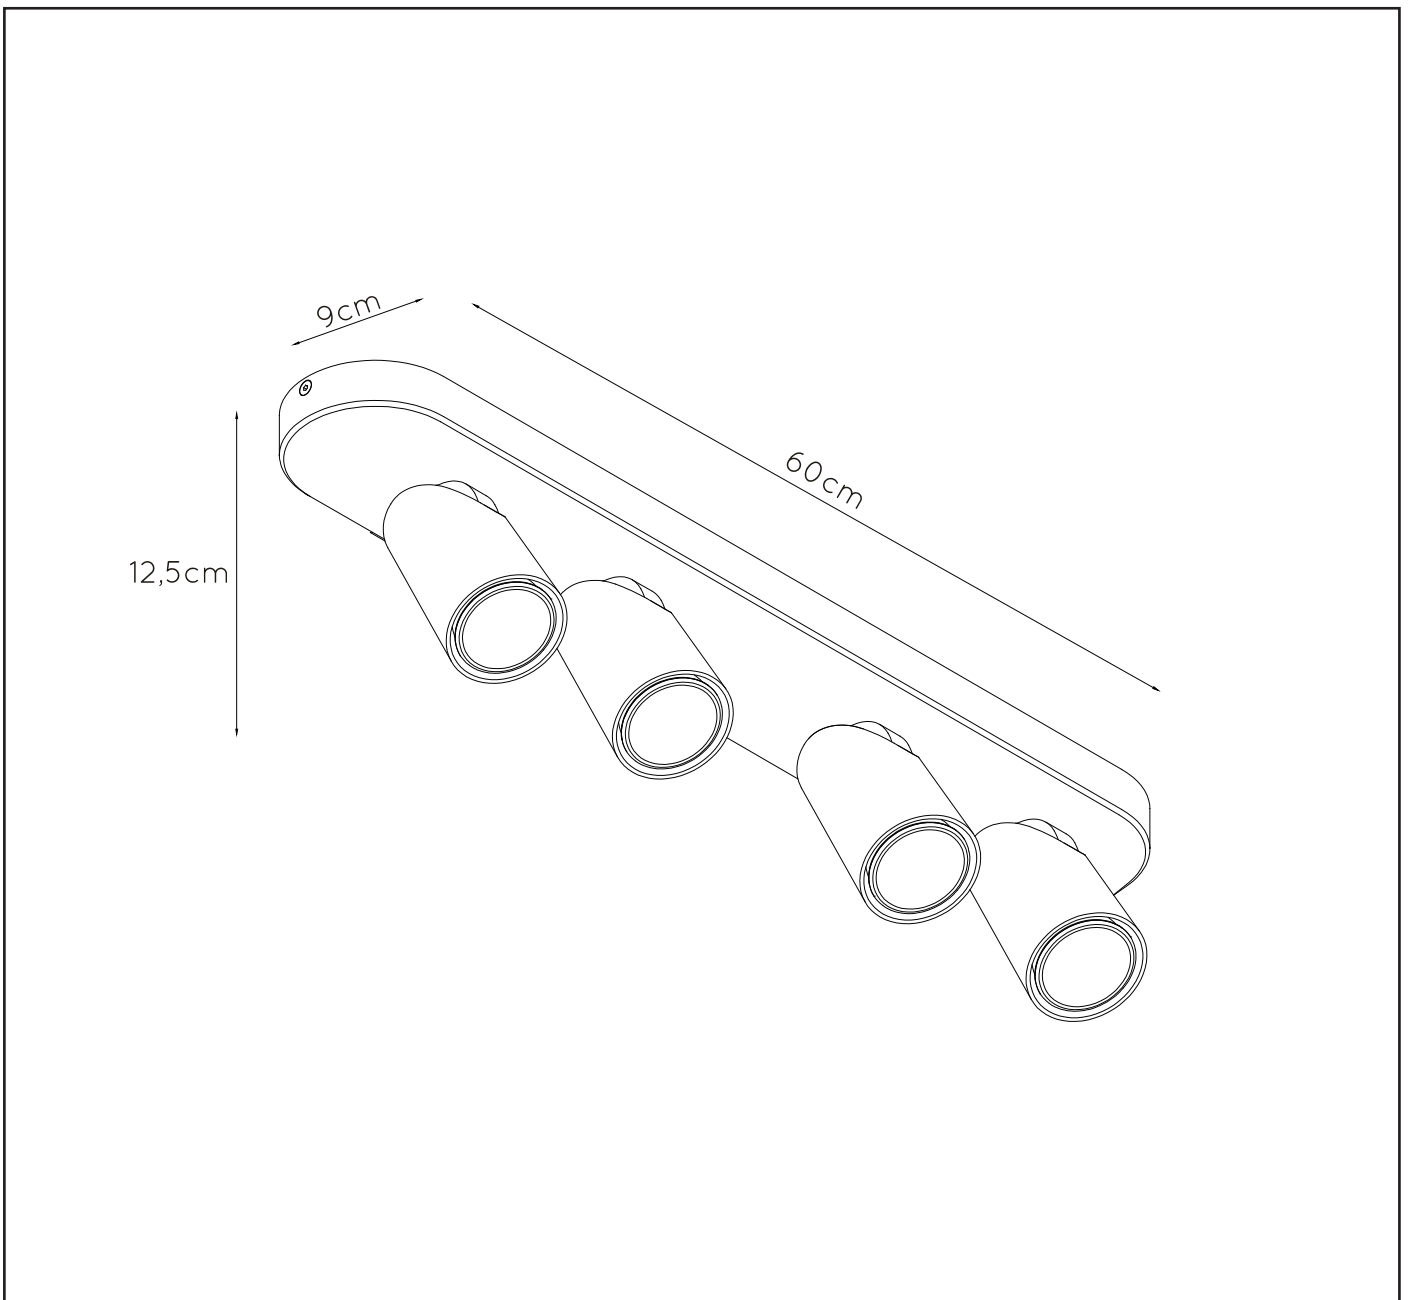

LUCIDE

XYRUS-LED

Item number : 23954/21/30

EAN code : 5411212234216

Item number : 23954/21/31

EAN code : 5411212234223

For more specifications, dimensions please visit

www.lucide.com