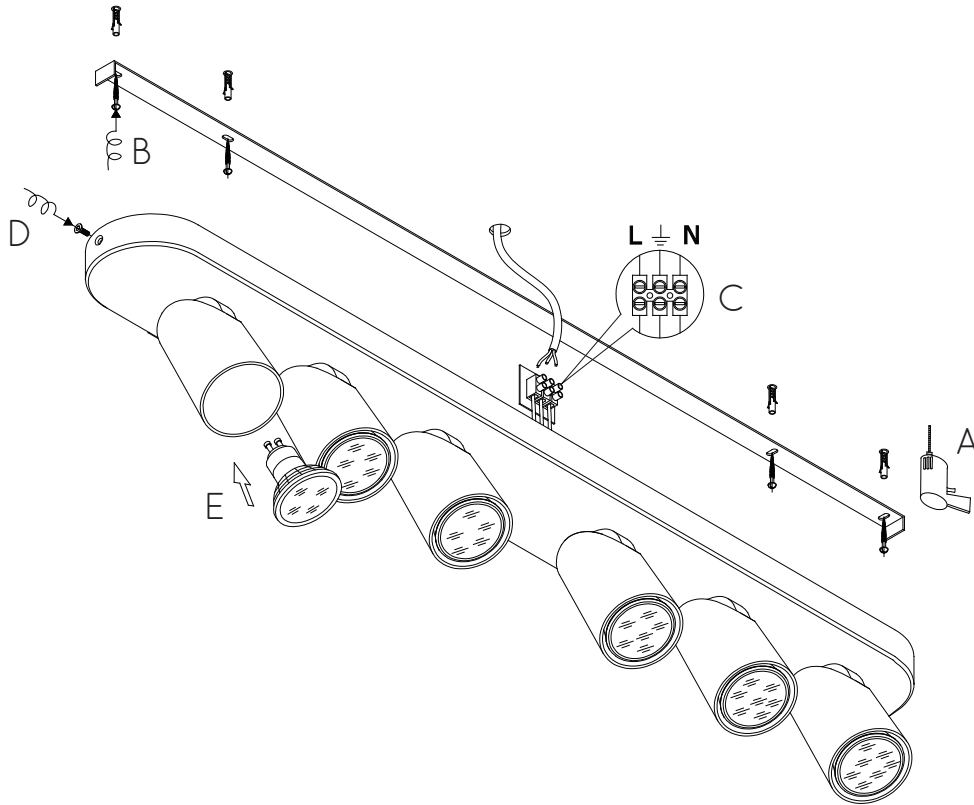

LUCIDE

Dit product bevat een lichtbron van energie-efficiëntieklasse G

Ce produit contient une source lumineuse de classe énergétique G

This product contains a light source of energy efficiency class G

Dieses Produkt enthält eine Lichtquelle der Energieeffizienzklasse G

Ten produkt zawiera źródło światła o klasie efektywności energetycznej G