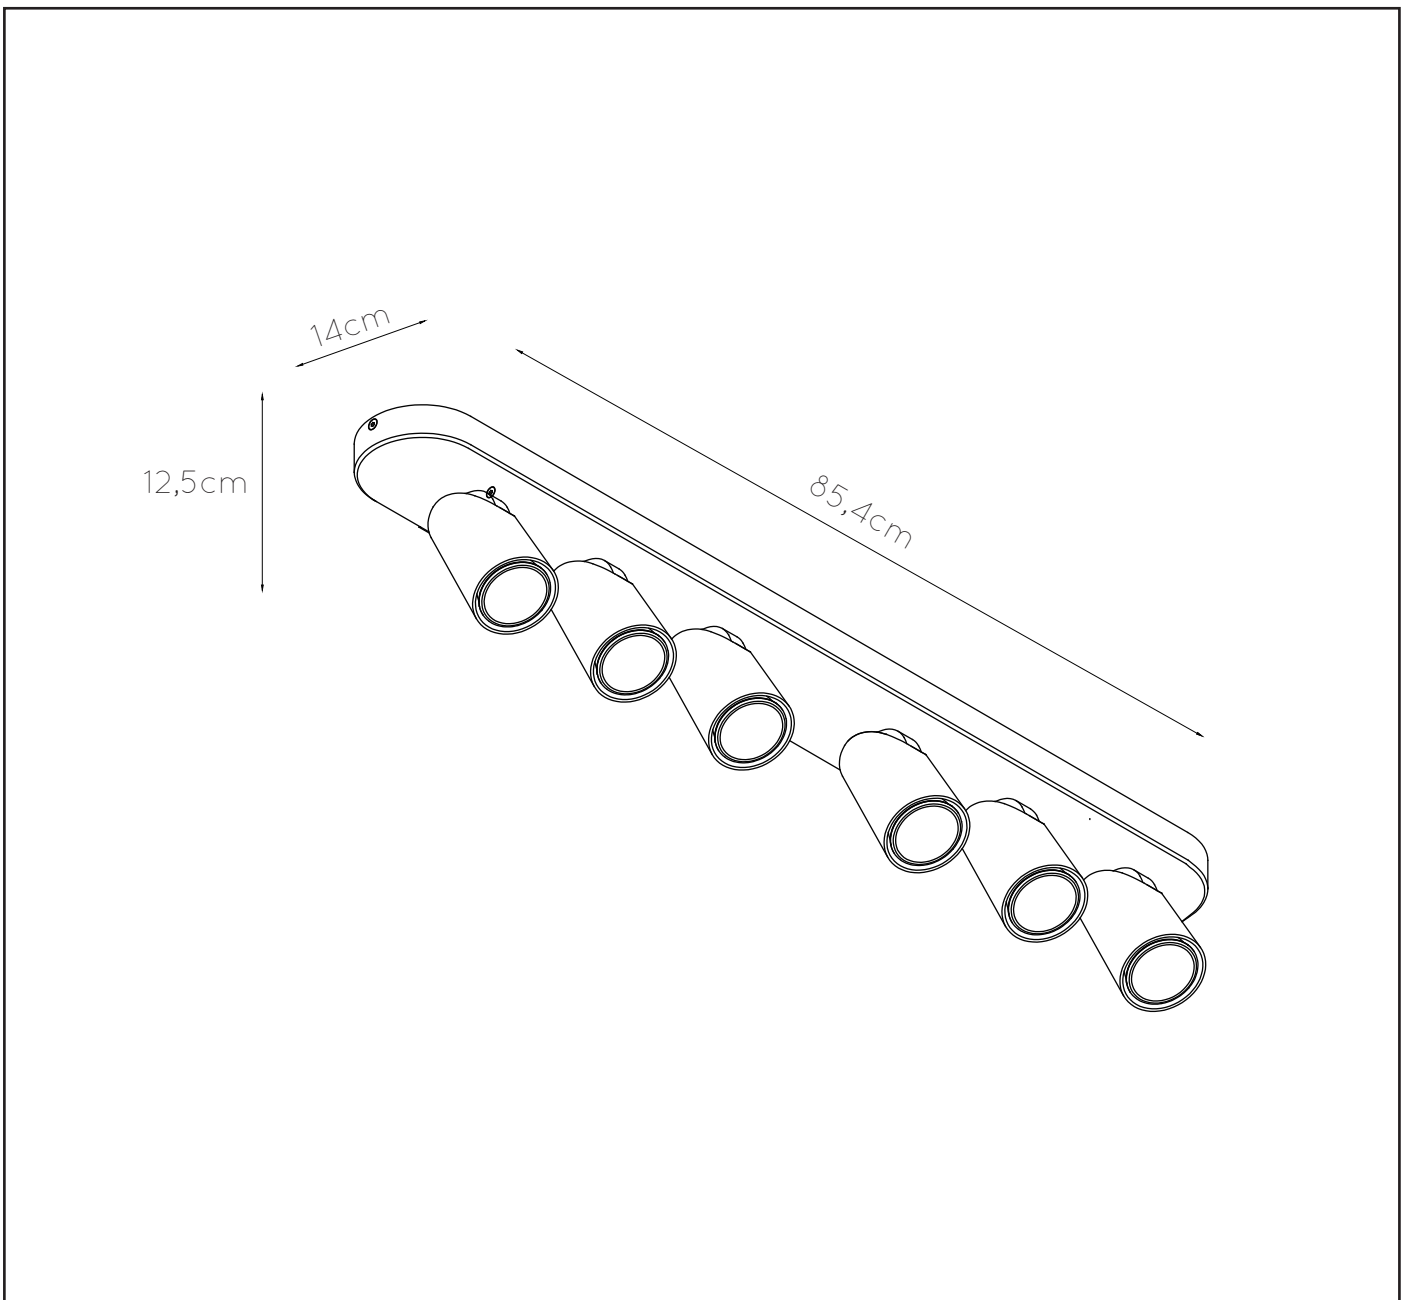

Yes, Dim to warm

Light source incl. : Yes

General

Dimensions LxWxH : 85,4cm x 14cm x 12,5 cm

Height minimum : -

Height maximum : 12,5 cm

Dimensions shade LxWxH : Ø6cm x 9.8cm

Main material : Aluminium

Ceiling rose material : Aluminium

Color : Black / White

Style : Modern

Shape : Round

Weight : 2,6kg

Warranty : 2 years

Product specifications

Dimmable : Dim to warm

Light direction : Downlight

Adjustable in height : No

(Before Installation)

Directional : Directional

Cable : No

Cable length : -

Sensor : Without Sensor

Control : Light Switch Control

www.lucide.com

LUCIDE

XYRUS-LED

Item number : 23954/31/30

EAN code : 5411212234230

Item number : 23954/31/31

EAN code : 5411212234247

For more specifications, dimensions please visit