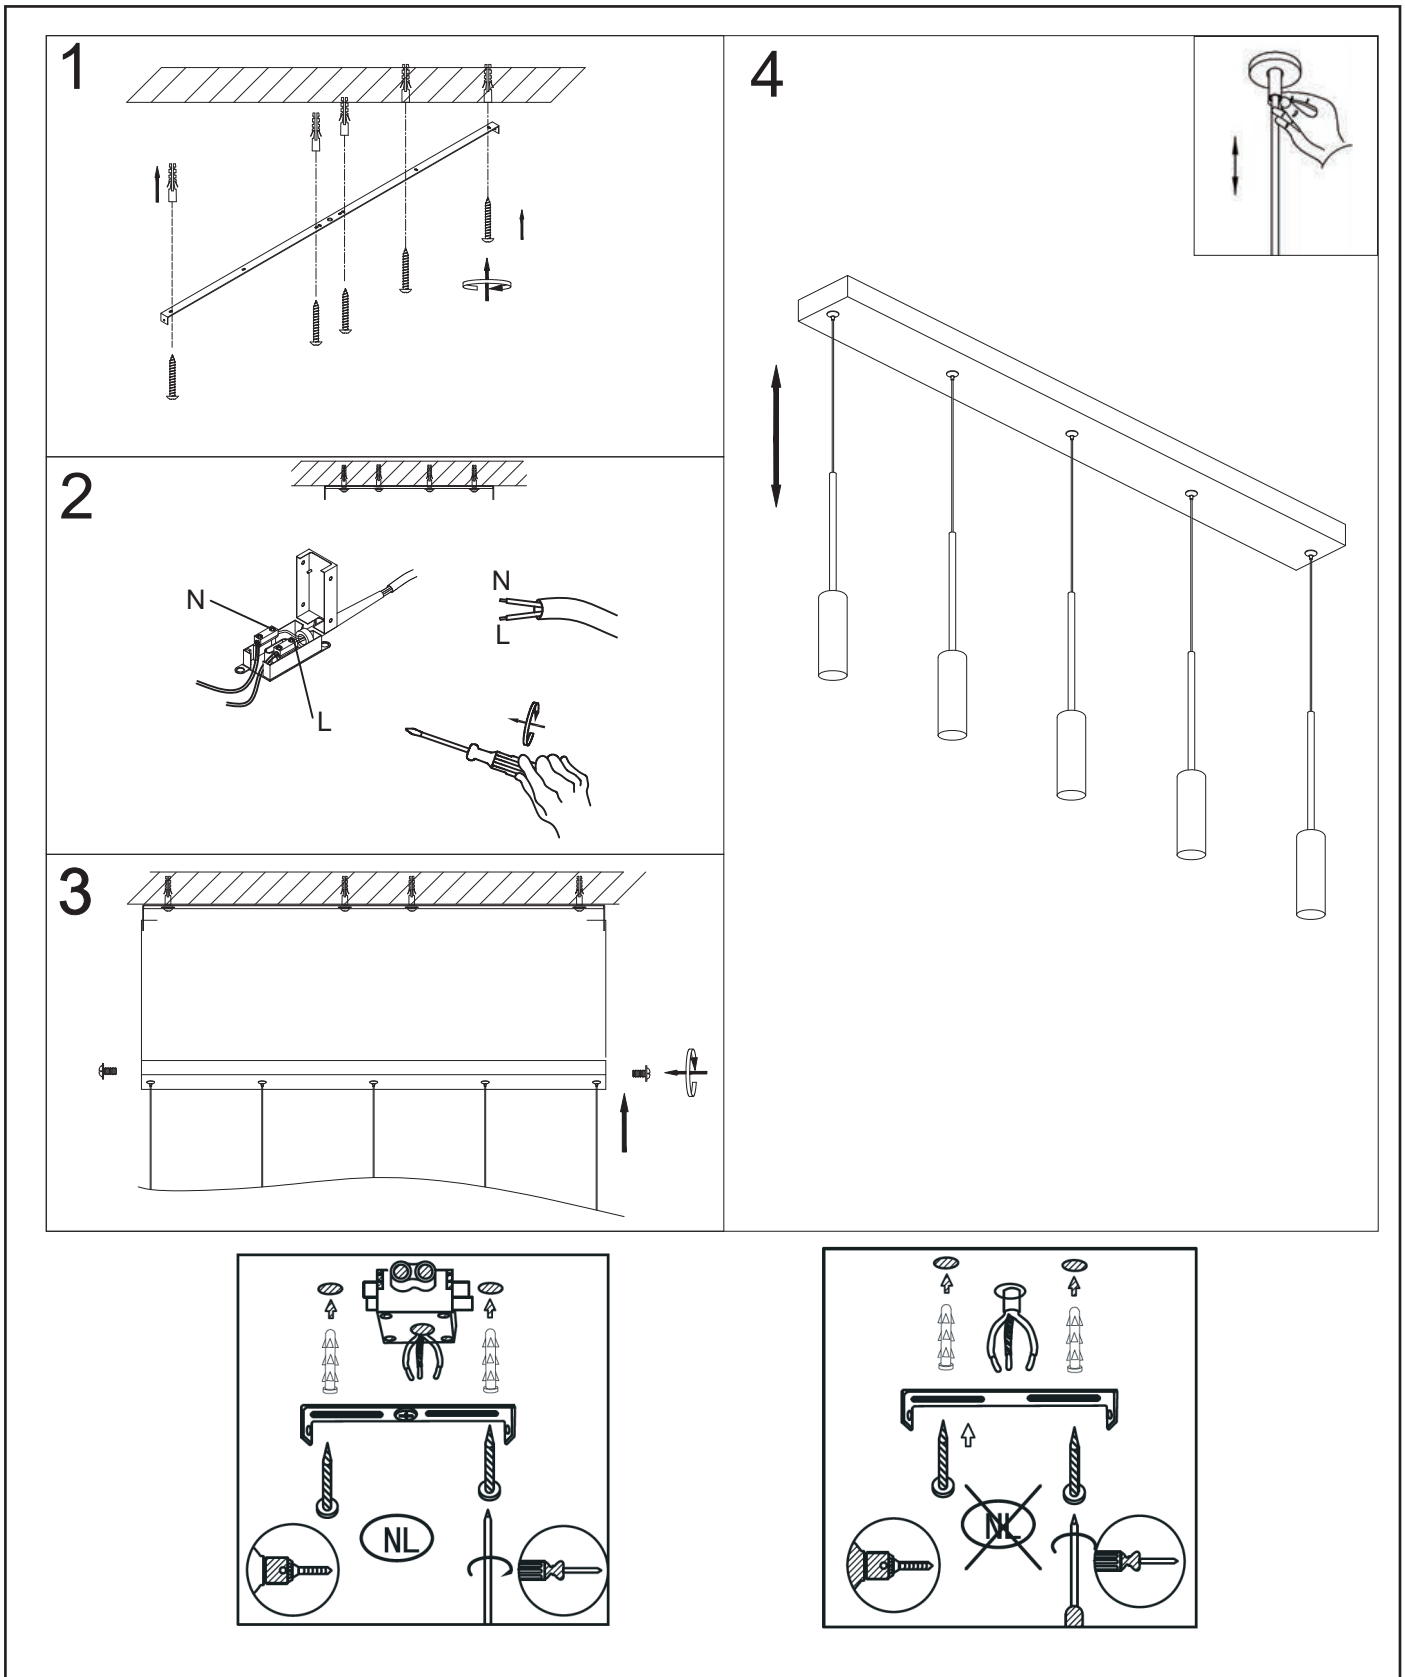

LUCIDE

Dit product bevat een lichtbron van energie-efficiëntieklasse G

Ce produit contient une source lumineuse de classe énergétique G

This product contains a light source of energy efficiency class G

Dieses Produkt enthält eine Lichtquelle der Energieeffizienzklasse G

Ten produkt zawiera źródło światła o klasie efektywności energetycznej G