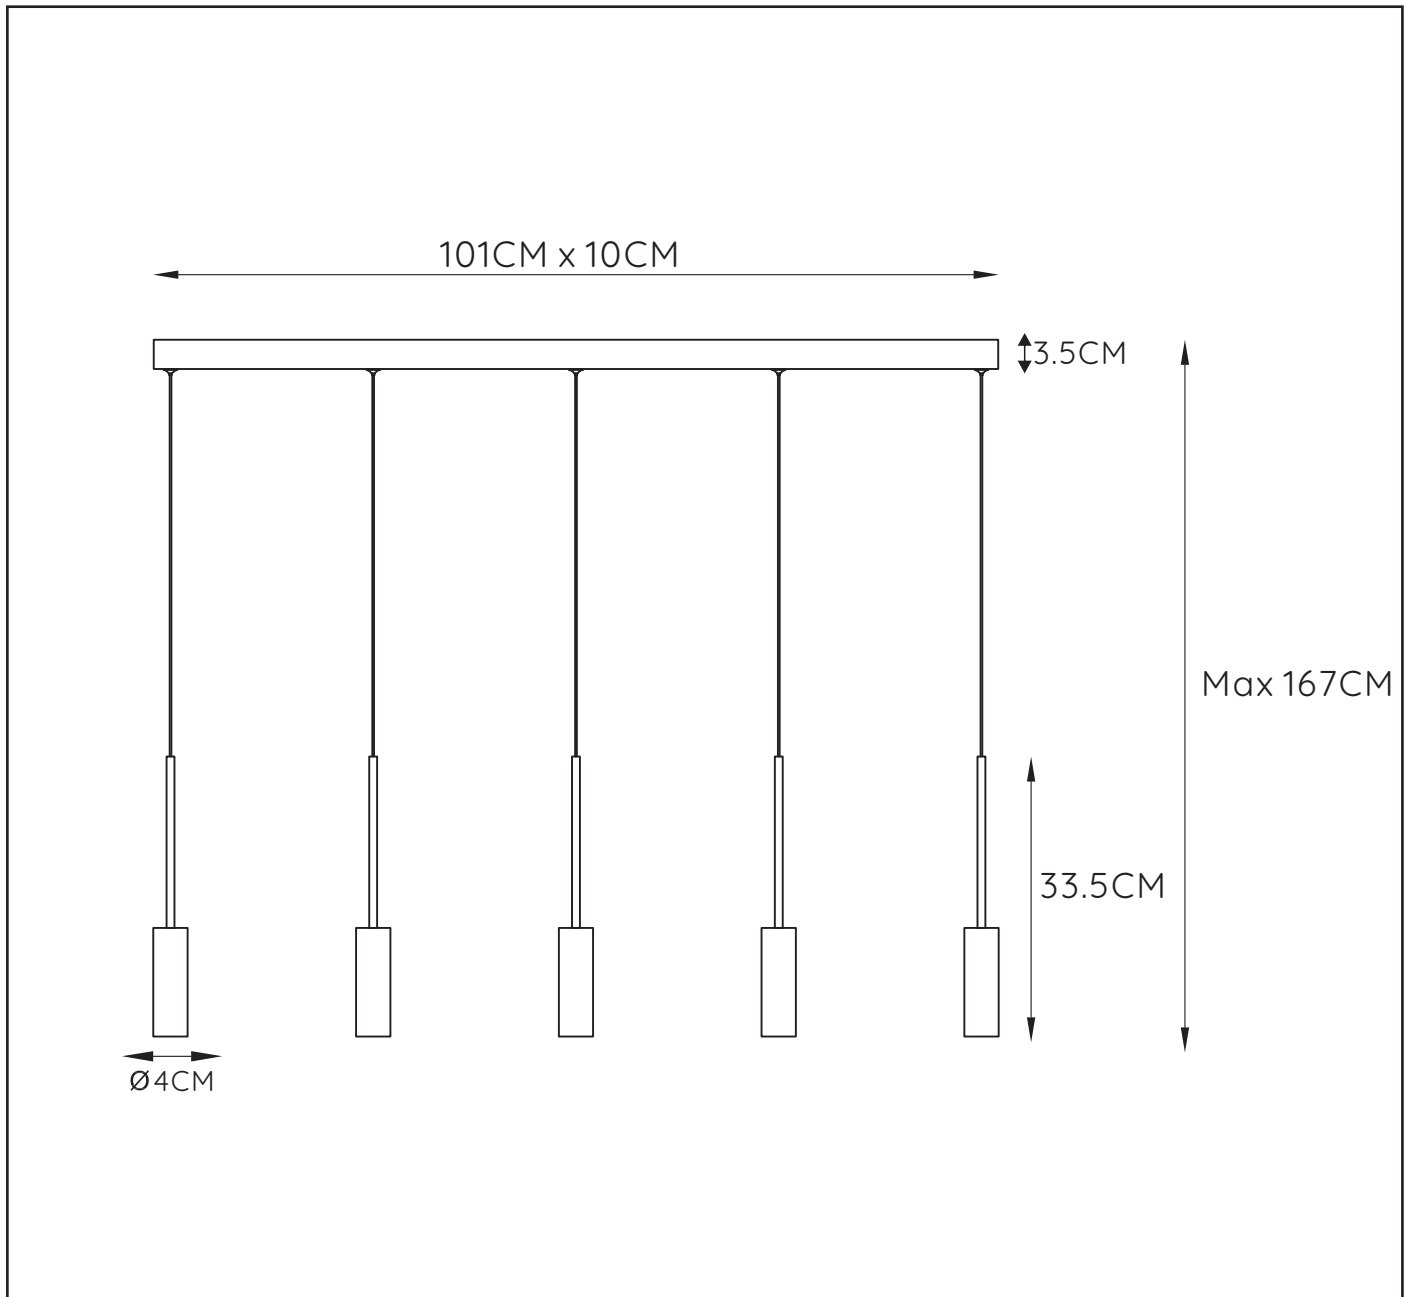

L U C I D E

item number : 24401/35/30

EAN code : 5411212241870

TUBULE**General**

Dimensions LxWxH : 101 cm x 10 cm x 167 cm
Height minimum : 37 cm
Height maximum : 167 cm
Dimensions shade LxWxH : 4 cm x 4 cm x 33.5 cm
Main material : Metal
Ceiling rose material : Metal
Color : Sanded Black
Style : Modern
Shape : Tubule
Weight : 3 kg
Warranty : 3 years

Product specifications

Dimmable : NO
Light direction : Around (Diffuse)
Adjustable in height : Adjustable In Height (Before Installation)
Directional : Yes, Downwards
Cable : Yes, Cable On Product
Cable length : 130 cm
Sensor : Without Sensor
Control : Light Switch Control
IP-Class : 20
Electric class : 2
Light source including : Yes
Lamp socket : LED
Light source number : 5
Power requirements : 220-240V~50Hz
Bulb type & maximum wattage : LED max.35W

For more specifications of this product please visit

www.lucide.be

LUCIDE

TUBULE

Item number : 24401/35/30

EAN code : 5411212241870

For more specifications, dimensions please visit

www.lucide.com