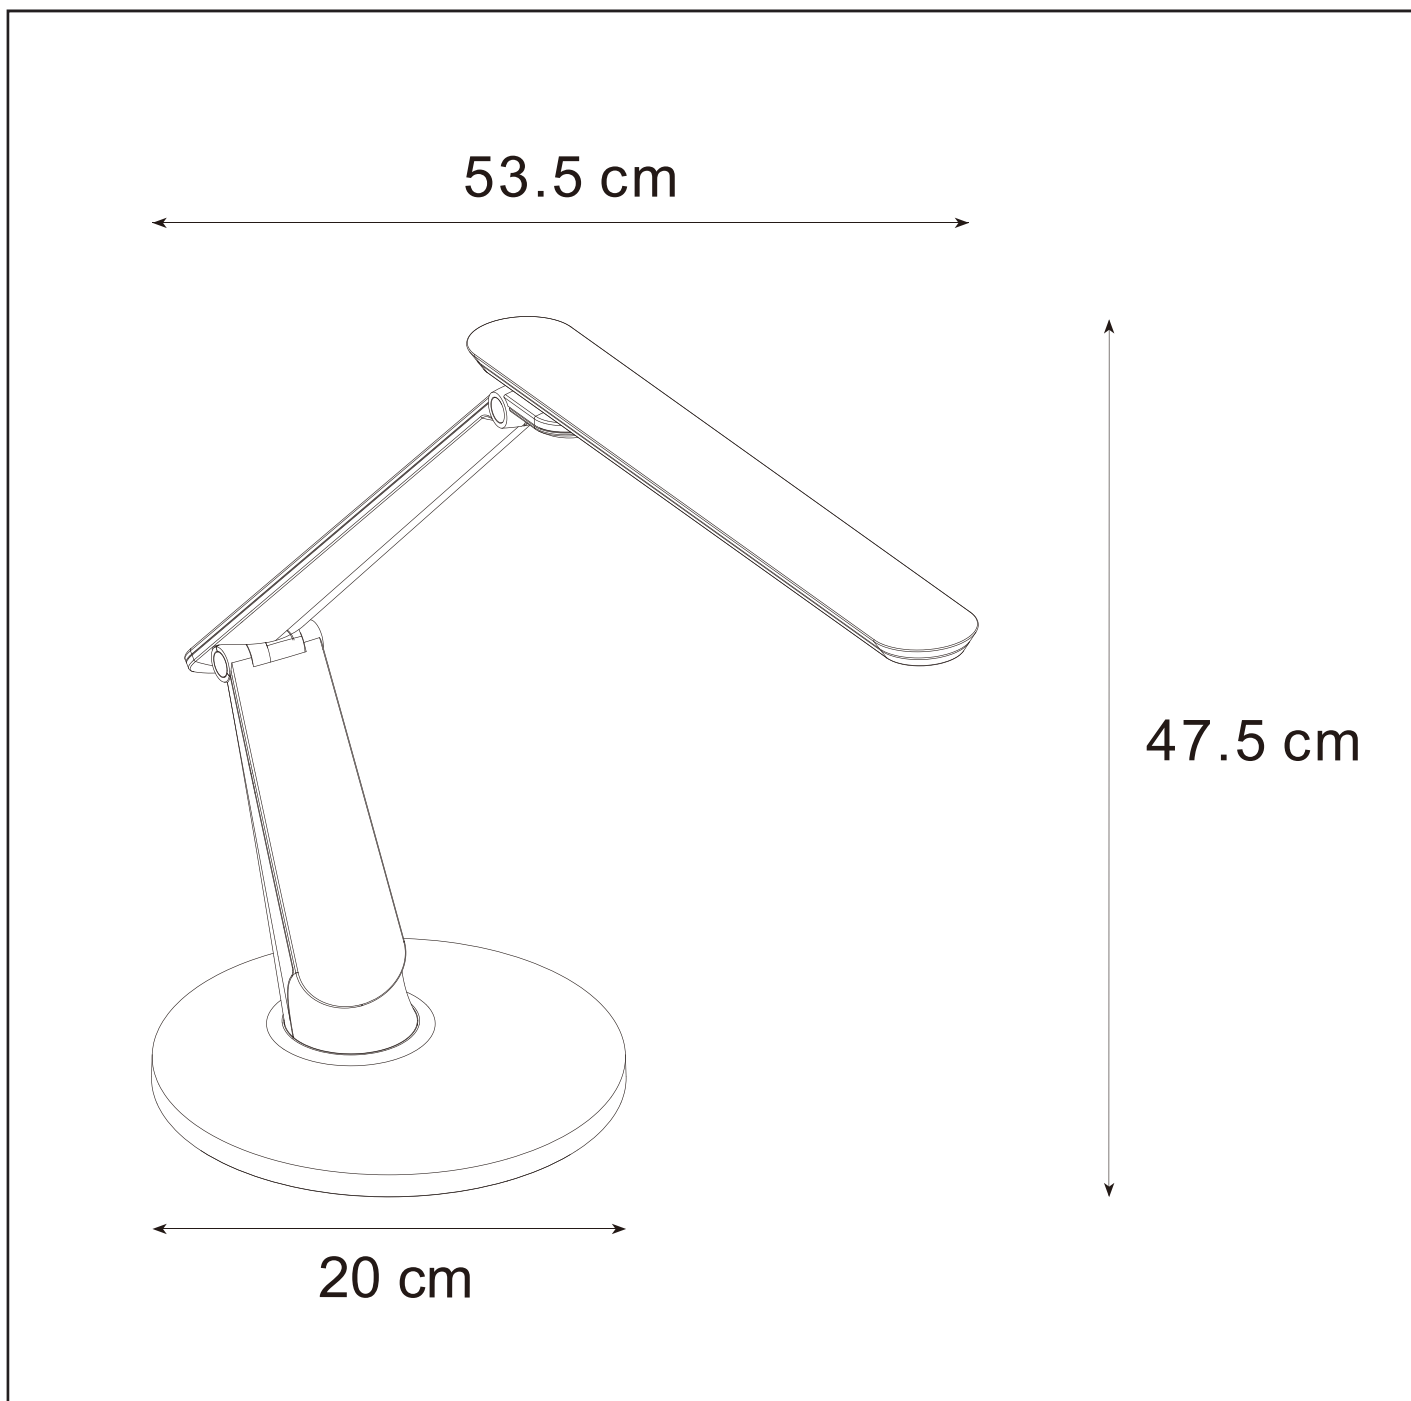

LUCIDE

TECHNICAL DRAWING & DIMENSIONS

Item number: 24657/10/30

EAN code:5411212241832

For more specifications of this product please visit

www.lucide.com