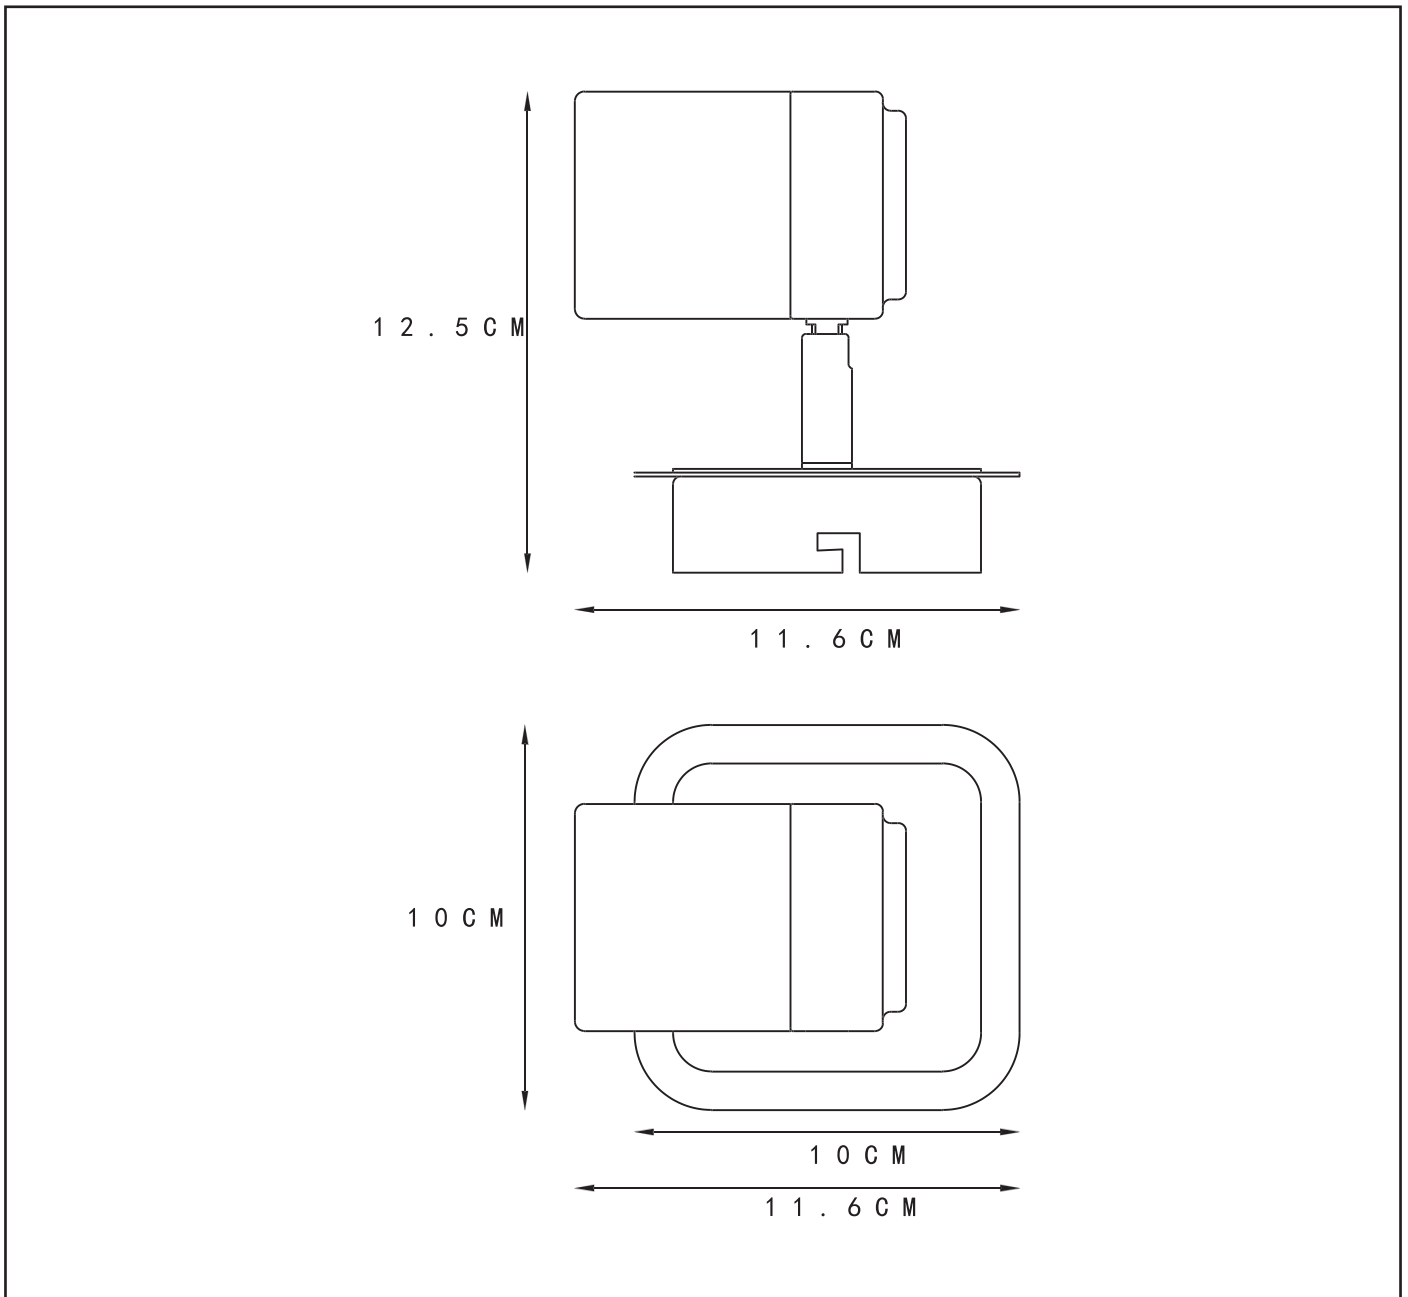

LUCIDE

**RECOMMENDED LUCIDE
LIGHT SOURCE**

49006/05/30

Light source dimmable : Yes

Light source incl. : Yes

General

Dimensions LxWxH : 11.6 cm x 10 cm x 14.7 cm

Heigth minimum : 12.5 cm

Heigth maximum : 14.7 cm

Dimensions shade LxWxH : Ø 5.4cm x 8.4 cm

Main material : Iron/Aluminum

Ceiling rose material : -

Color : Matt Black

Style : Modern

Shape : Square

Weight : 0.4 kg

Warranty : 2 years

Product specifications

Dimmable : Yes

Light direction : Focus

Adjustable in heigth : Not adjustable In
Height (Before Installation)

Directional : Yes

Cable : No cable On Product

Cable length : - cm

Bulb type & maximum wattage : 5W LED GU10

For more specifications of this product please visit

www.lucide.com

LENNERT

Item number : 26957/05/30

EAN code : 5411212262578

For more specifications, dimensions please visit