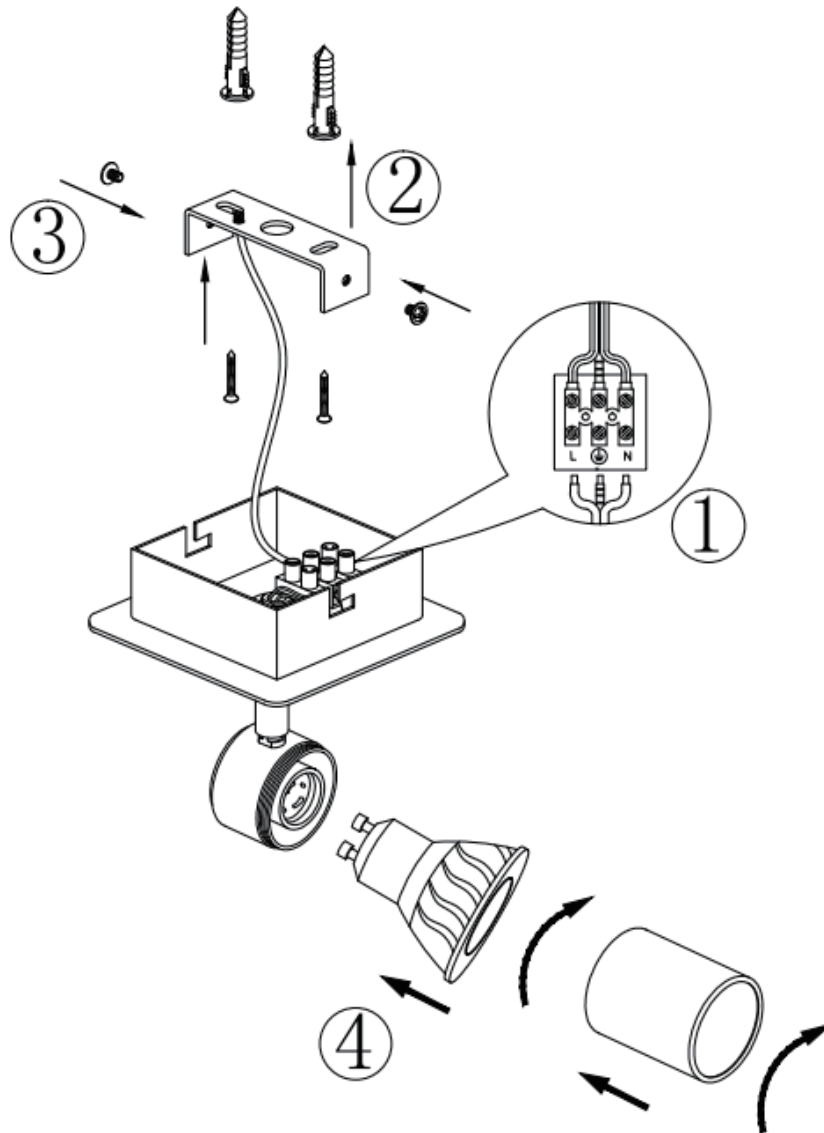

L U C I D E

Dit product bevat een lichtbron van energie-efficiëntieklasse A+
Ce produit contient une source lumineuse de classe énergétique A+
This product contains a light source of energy efficiency class A+
Dieses Produkt enthält eine Lichtquelle der Energieeffizienzklasse A+
Ten produkt zawiera ród o wiat a o klasie efektywno ci energetycznej A+