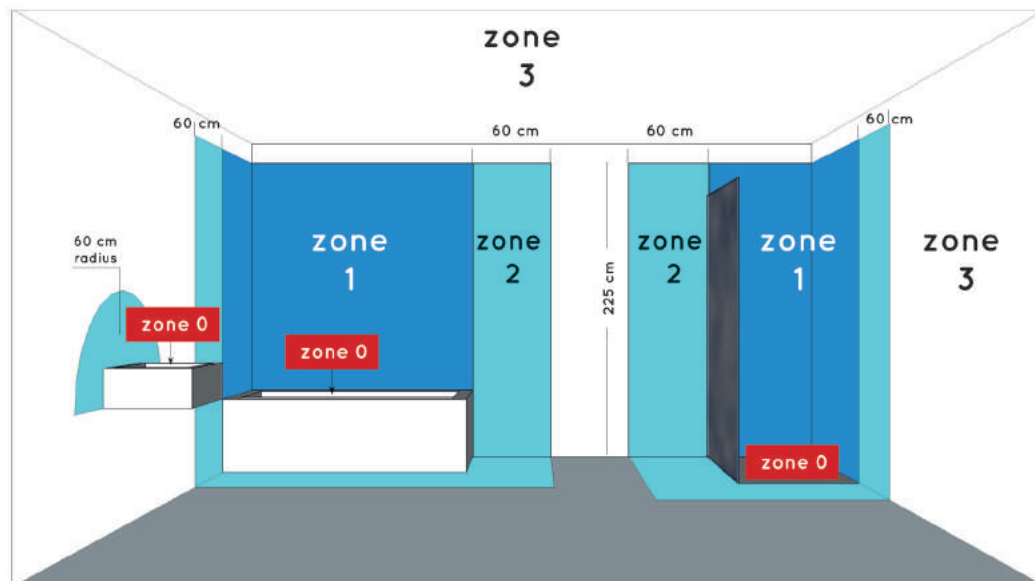

Installation of items in bathroom:

IP classifications

zone 0

zone 1
minimum

IP65

zone 2
minimum

IP44

zone 3
minimum

IP21

Product specifications

Dimmable : Yes

Light direction : Focus

Adjustable in height : Not adjustable In Height
(Before Installation)

Directional : Yes

Cable : No cable On Product

Cable length : - cm

Sensor : Without Sensor

Control : Light Switch Control

IP-Class : 44

Electric class : 1

Light source including ? : Yes

Lamp socket : GU10

Light source number : 1

Power requirements : 220-240V~50Hz

Bulb tube & maximum wattage : 5W LED GU10

For more specifications of
this product please visit
www.lucide.com