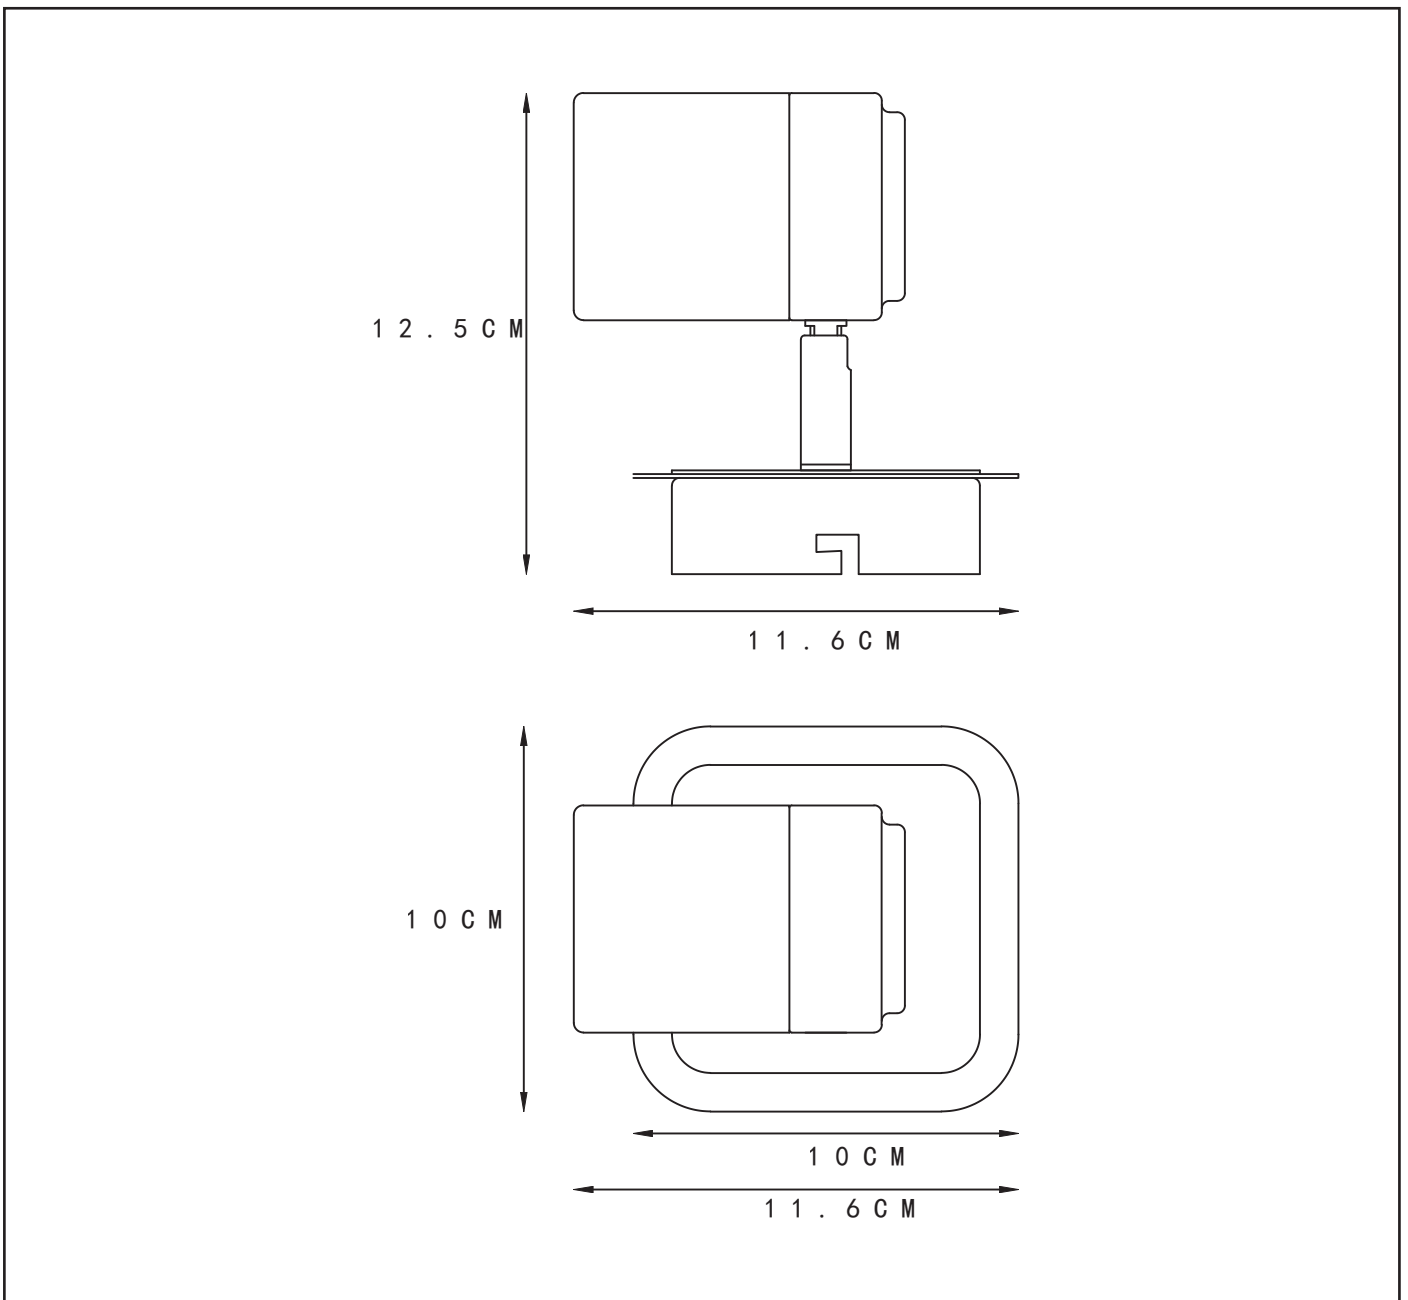

### General

Dimensions LxWxH : 11.6cm x10cm x 14.7cm

Height minimum : 12.5 cm

Height maximum : 14.7 cm

Dimensions shade LxWxH : Ø 5.4cm x 8.4 cm

Main material : Iron/Aluminum

Ceiling rose material : -

Color : SAND MATT BLACK

### Product specifications

Dimmable : Yes

Light direction : Focus

Adjustable in height : Not adjustable In Height  
(Before Installation)

Directional : Yes

Cable : No cable On Product

Cable length : - cm

Sensor : Without Sensor

Control : Light Switch Control

IP-Class : 44

Electric class : 1

Light source including ? : Yes

Lamp socket : GU10

Light source number : 1

Power requirements : 220-240V~50Hz

Bulb tube &amp; maximum wattage : 5W LED GU10

# LENNERT

Item number : 26958/05/30

EAN code : 5 411212262677

For more specifications, dimensions please visit

[www.lucide.com](http://www.lucide.com)