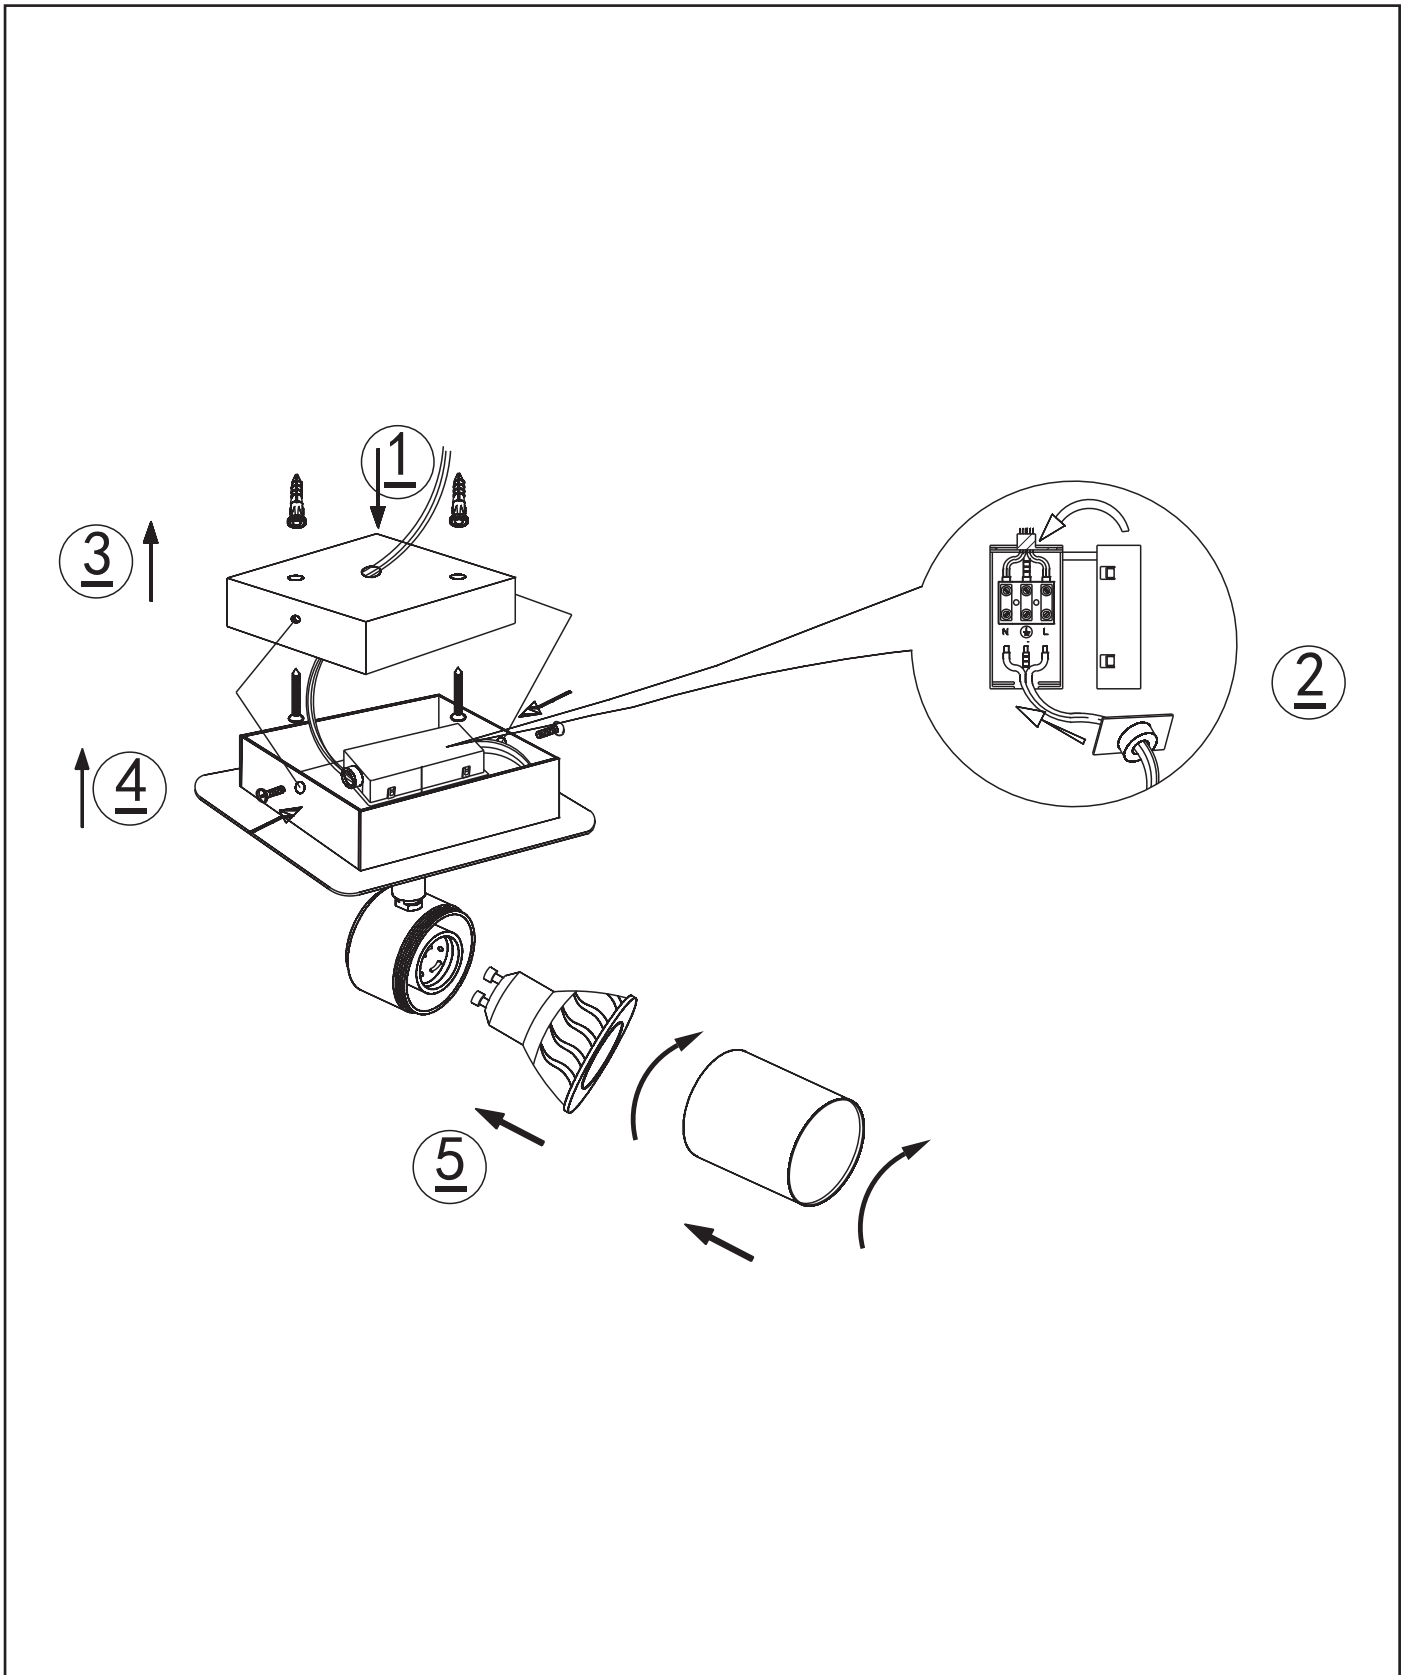

LUCIDE

Dit product bevat een lichtbron van energie-efficiëntieklasse A+
Ce produit contient une source lumineuse de classe énergétique A+
This product contains a light source of energy efficiency class A+
Dieses Produkt enthält eine Lichtquelle der Energieeffizienzklasse A+
Ten produkt zawiera ród o wiat a o klasie efektywno ci energetycznej A+