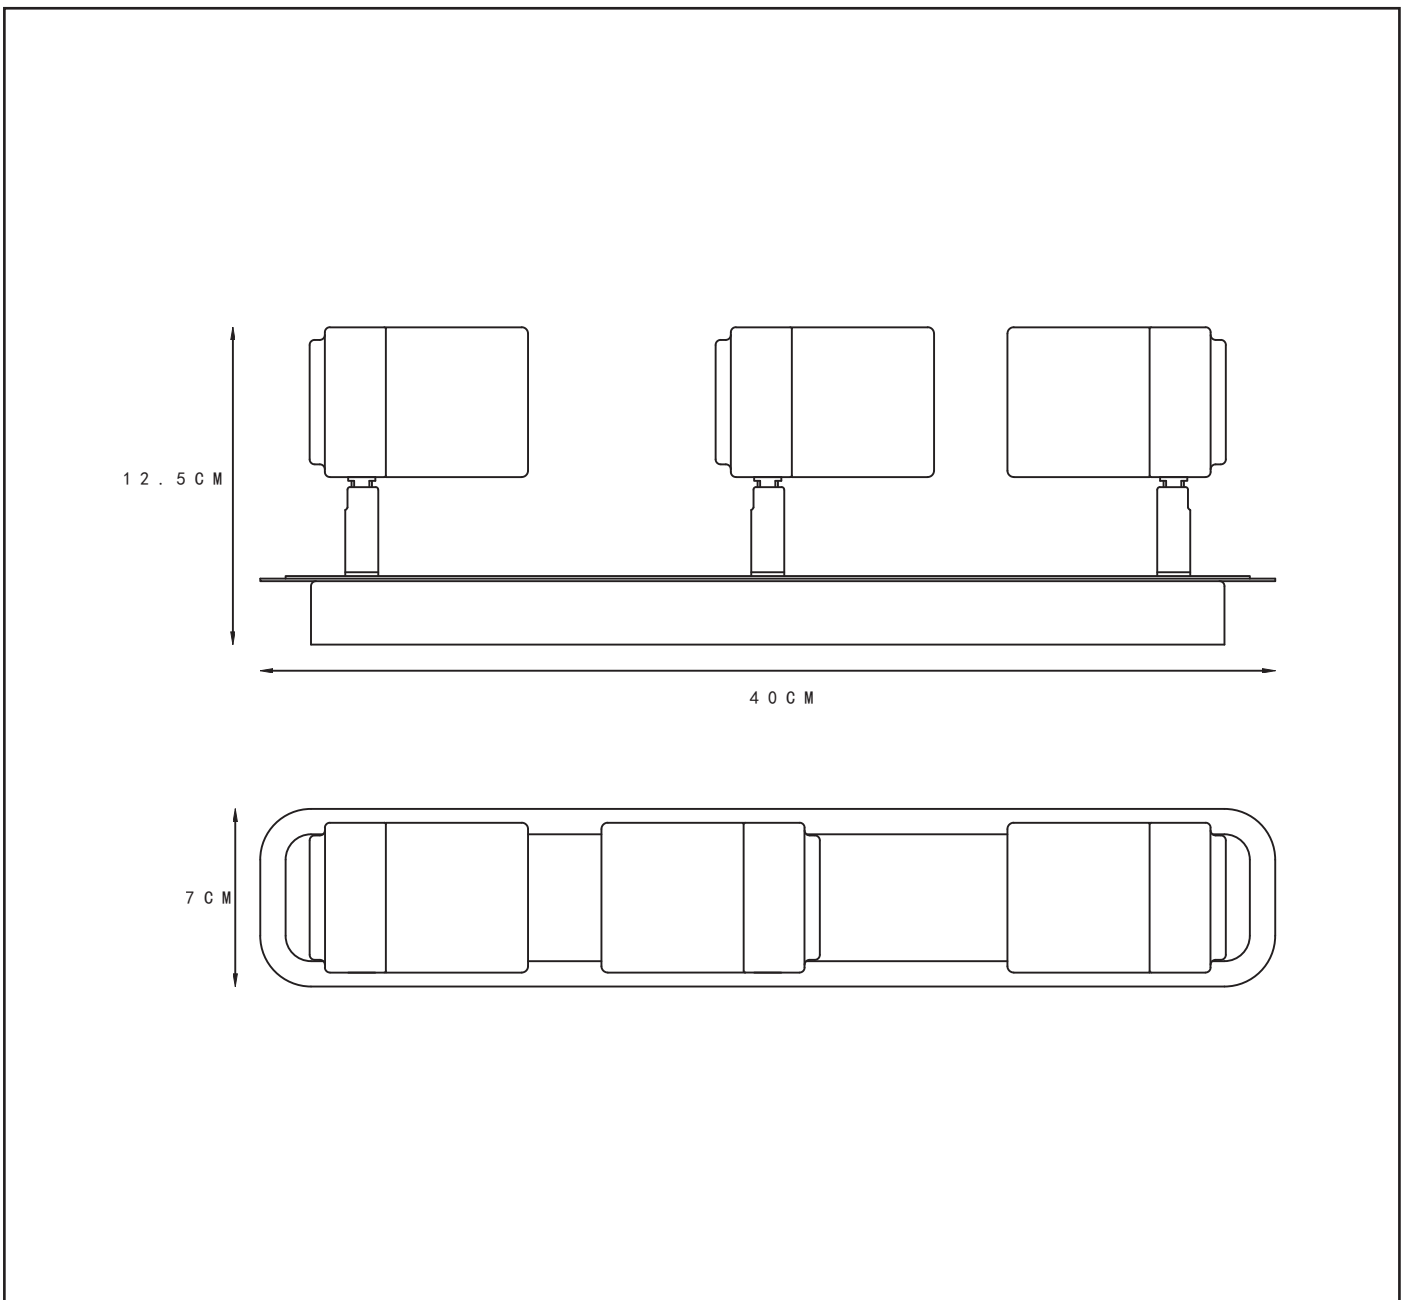

### General

**Dimensions LxWxH :** 40 cm x 7 cm x 14.7cm  
**Heigth minimum :** 12.5 cm  
**Heigth maximum :** 14.7 cm  
**Dimensions shade LxWxH :** Ø 5.4cm x 8.4 cm  
**Main material :** Iron/Aluminum  
**Ceiling rose material :** -  
**Color :** SAND MATT BLACK  
**Style :** Modern  
**Shape :** Rectangular  
**Weight :** 1.4 kg  
**Warranty :** 2 years

### Product specifications

**Dimmable :** Yes  
**Light direction :** Focus  
**Adjustable in height :** Not adjustable In Height (Before Installation)  
**Directional :** Yes  
**Cable :** No cable On Product  
**Cable length :** - cm  
**Sensor :** Without Sensor  
**Control :** Light Switch Control  
**IP-Class :** 44  
**Electric class :** 1  
**Light source including ?:** Yes  
**Lamp socket :** GU10  
**Light source number :** 3  
**Power requirements :** 220-240V~50Hz  
**Bulb tube & maximum wattage :** 5W LED GU10

# LENNERT

Item number : 26958/15/30

EAN code : 5411212262691

For more specifications, dimensions please visit

[www.lucide.com](http://www.lucide.com)