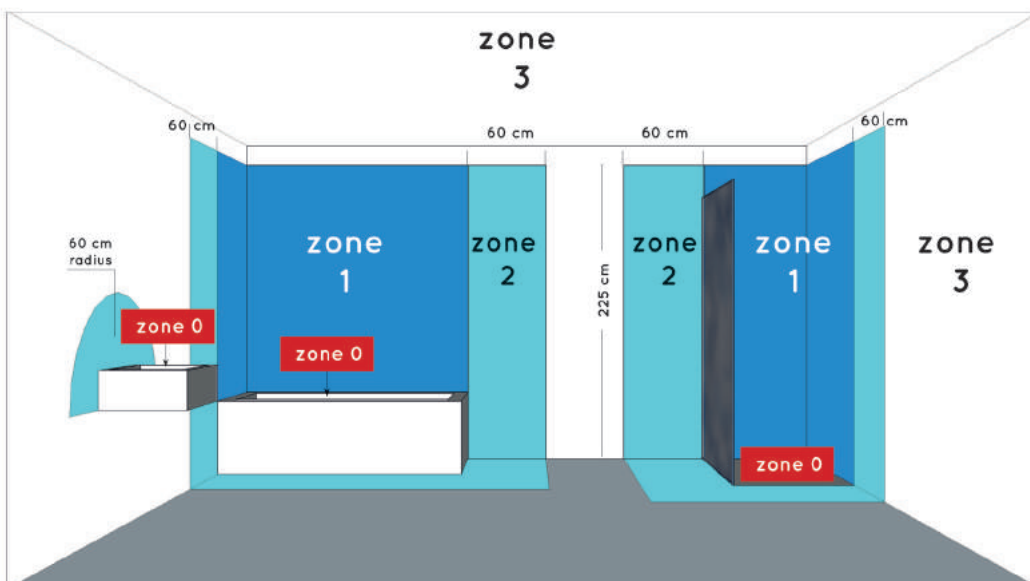

IP classifications

zone 0

zone 1
minimum

zone 2
minimum

zone 3
minimum

For more specifications of
this product please visit
www.lucide.com