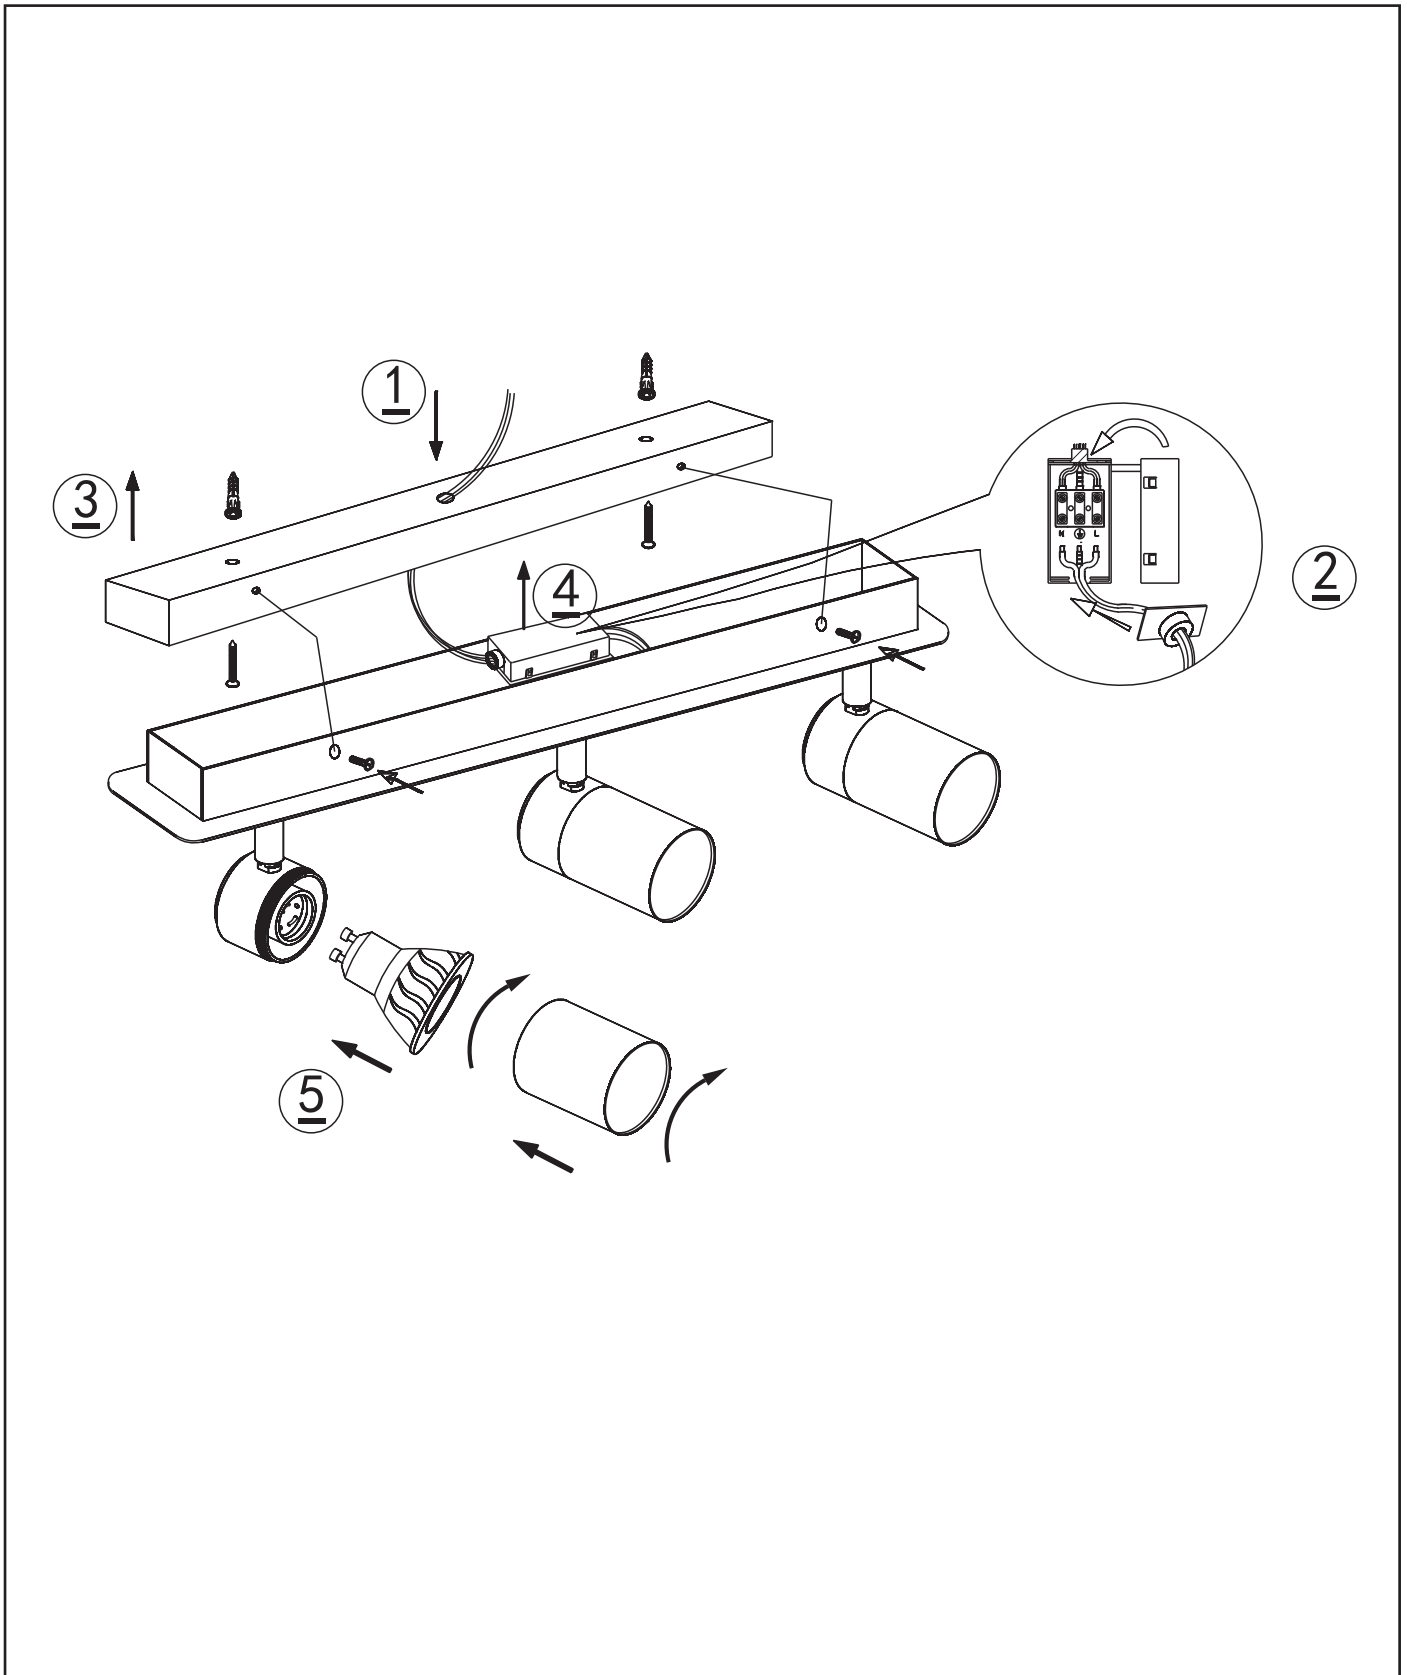

LUCIDE

Dit product bevat een lichtbron van energie-efficiëntieklasse A+
Ce produit contient une source lumineuse de classe énergétique A+
This product contains a light source of energy efficiency class A+
Dieses Produkt enthält eine Lichtquelle der Energieeffizienzklasse A+
Ten produkt zawiera ród o wiat a o klasie efektywno ci energetycznej A+