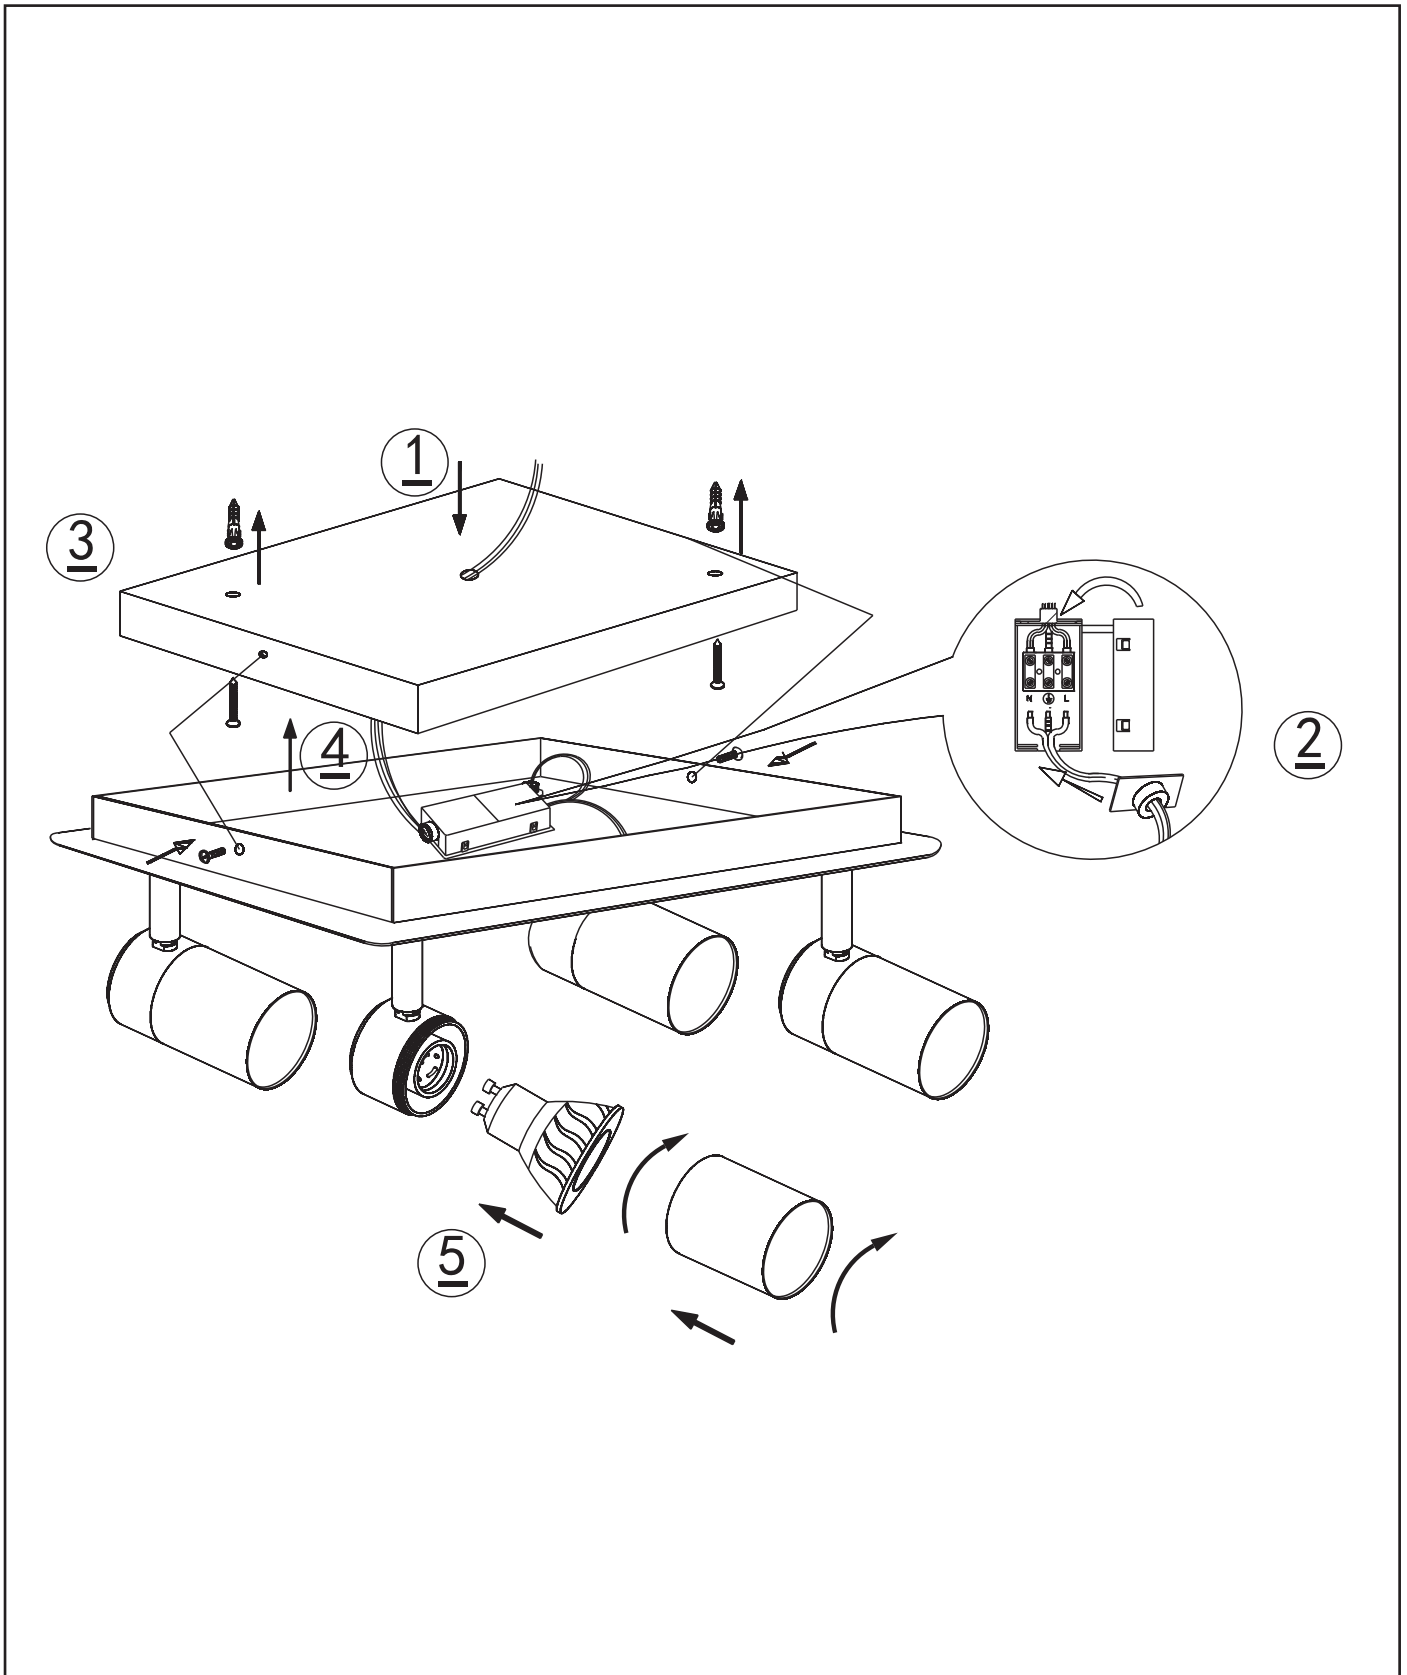

LUCIDE

Dit product bevat een lichtbron van energie-efficiëntieklasse A+
Ce produit contient une source lumineuse de classe énergétique A+
This product contains a light source of energy efficiency class A+
Dieses Produkt enthält eine Lichtquelle der Energieeffizienzklasse A+
Ten produkt zawiera źródło światła o klasie efektywności energetycznej A+