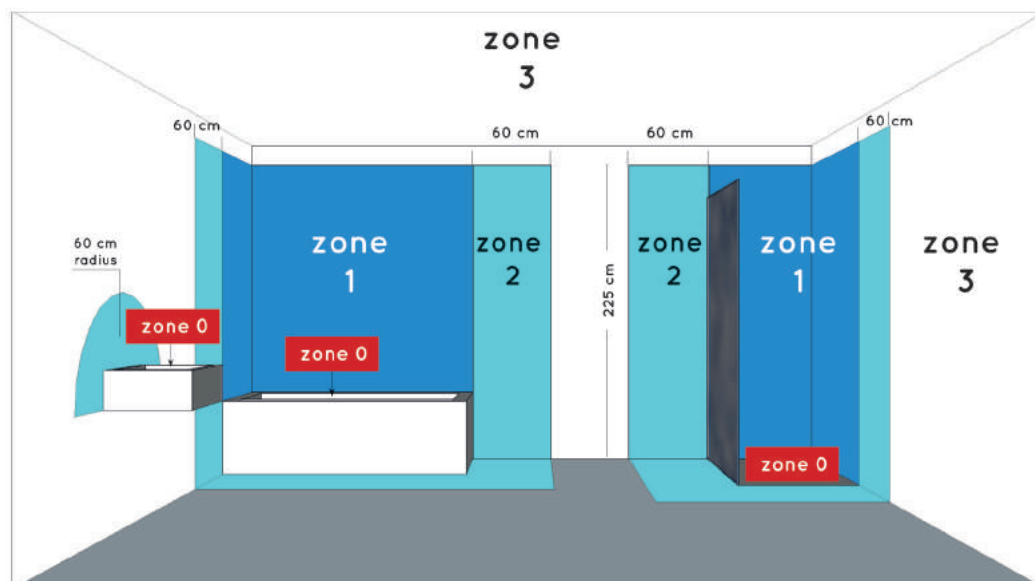

Installation of items in bathroom:

IP classifications

zone 0

zone 1
minimum

IP65

zone 2
minimum

IP44

zone 3
minimum

IP21

Product specifications

Dimmable : Yes

Light direction : Focus

Adjustable in height : Not adjustable In Height
(Before Installation)

Directional : Yes

Cable : No cable On Product

Cable length : - cm

Sensor : Without Sensor

Control : Light Switch Control

IP-Class : 44

Electric class : 1

Light source including ? : Yes

Lamp socket : GU10

Light source number : 4

Power requirements : 220-240V~50Hz

Bulb tube & maximum wattage : 5W LED GU10

For more specifications of
this product please visit
www.lucide.com