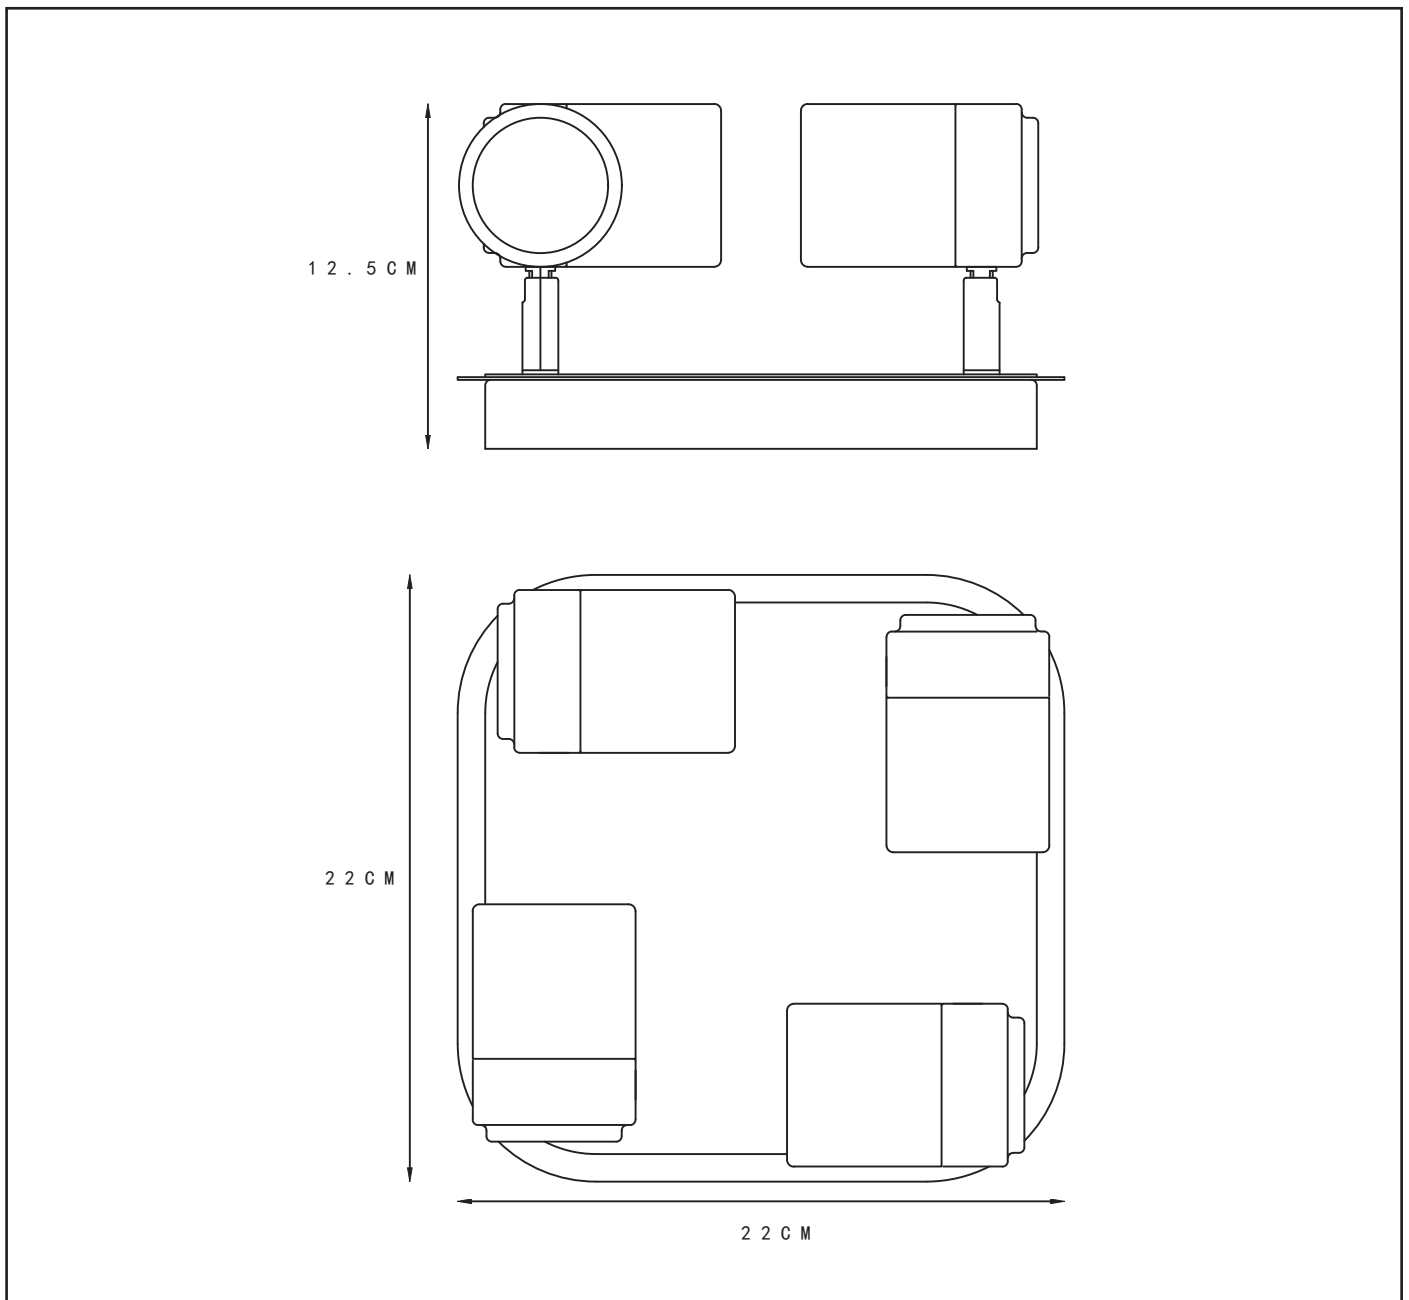

### General

Dimensions LxWxH : 22 cm x 22 cm x 14.7cm

Heigth minimum : 12.5 cm

Heigth maximum : 14.7 cm

Dimensions shade LxWxH : Ø 5.4cm x 8.4 cm

Main material : Iron/Aluminum

Ceiling rose material : -

Color : SAND MATT BLACK

### Product specifications

Dimmable : Yes

Light direction : Focus

Adjustable in height : Not adjustable In Height  
(Before Installation)

Directional : Yes

Cable : No cable On Product

Cable length : - cm

Sensor : Without Sensor

Control : Light Switch Control

IP-Class : 44

Electric class : 1

Light source including ? : Yes

Lamp socket : GU10

Light source number : 4

Power requirements : 220-240V~50Hz

Bulb tube &amp; maximum wattage : 5W LED GU10

# LENNERT

Item number : 26958/20/30

EAN code : 5411212262707

For more specifications, dimensions please visit

[www.lucide.com](http://www.lucide.com)