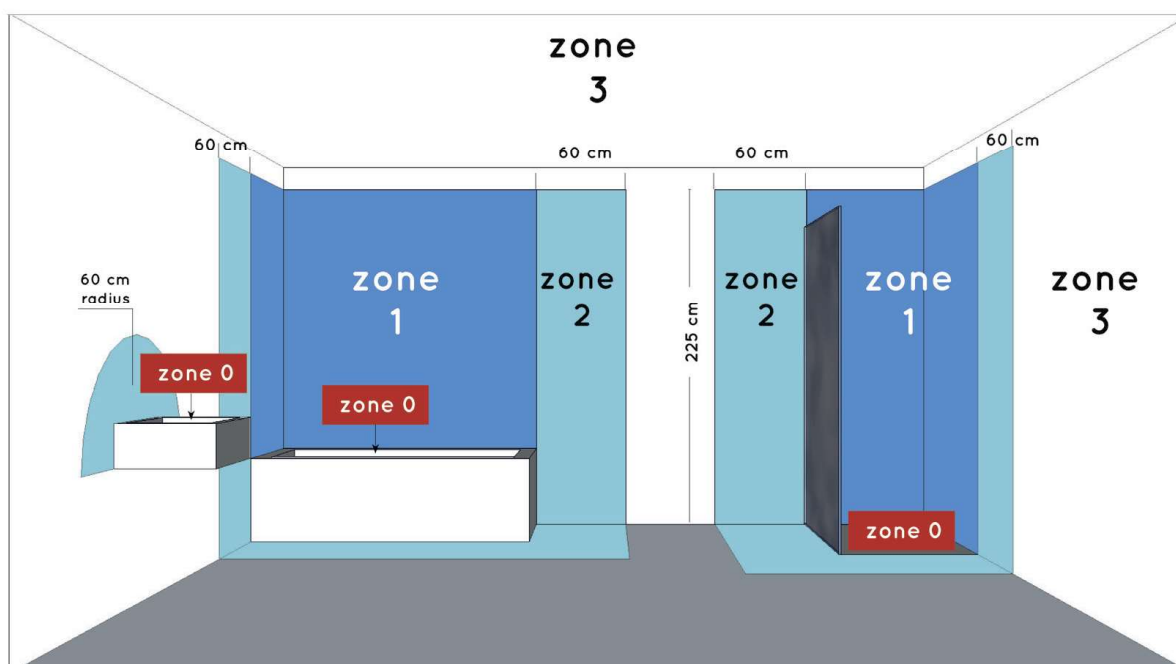

IP classifications

zone 0

zone 1
minimum

IP65

zone 2
minimum

IP44

zone 3
minimum

IP21

For more specifications of
this product please visit
www.lucide.com