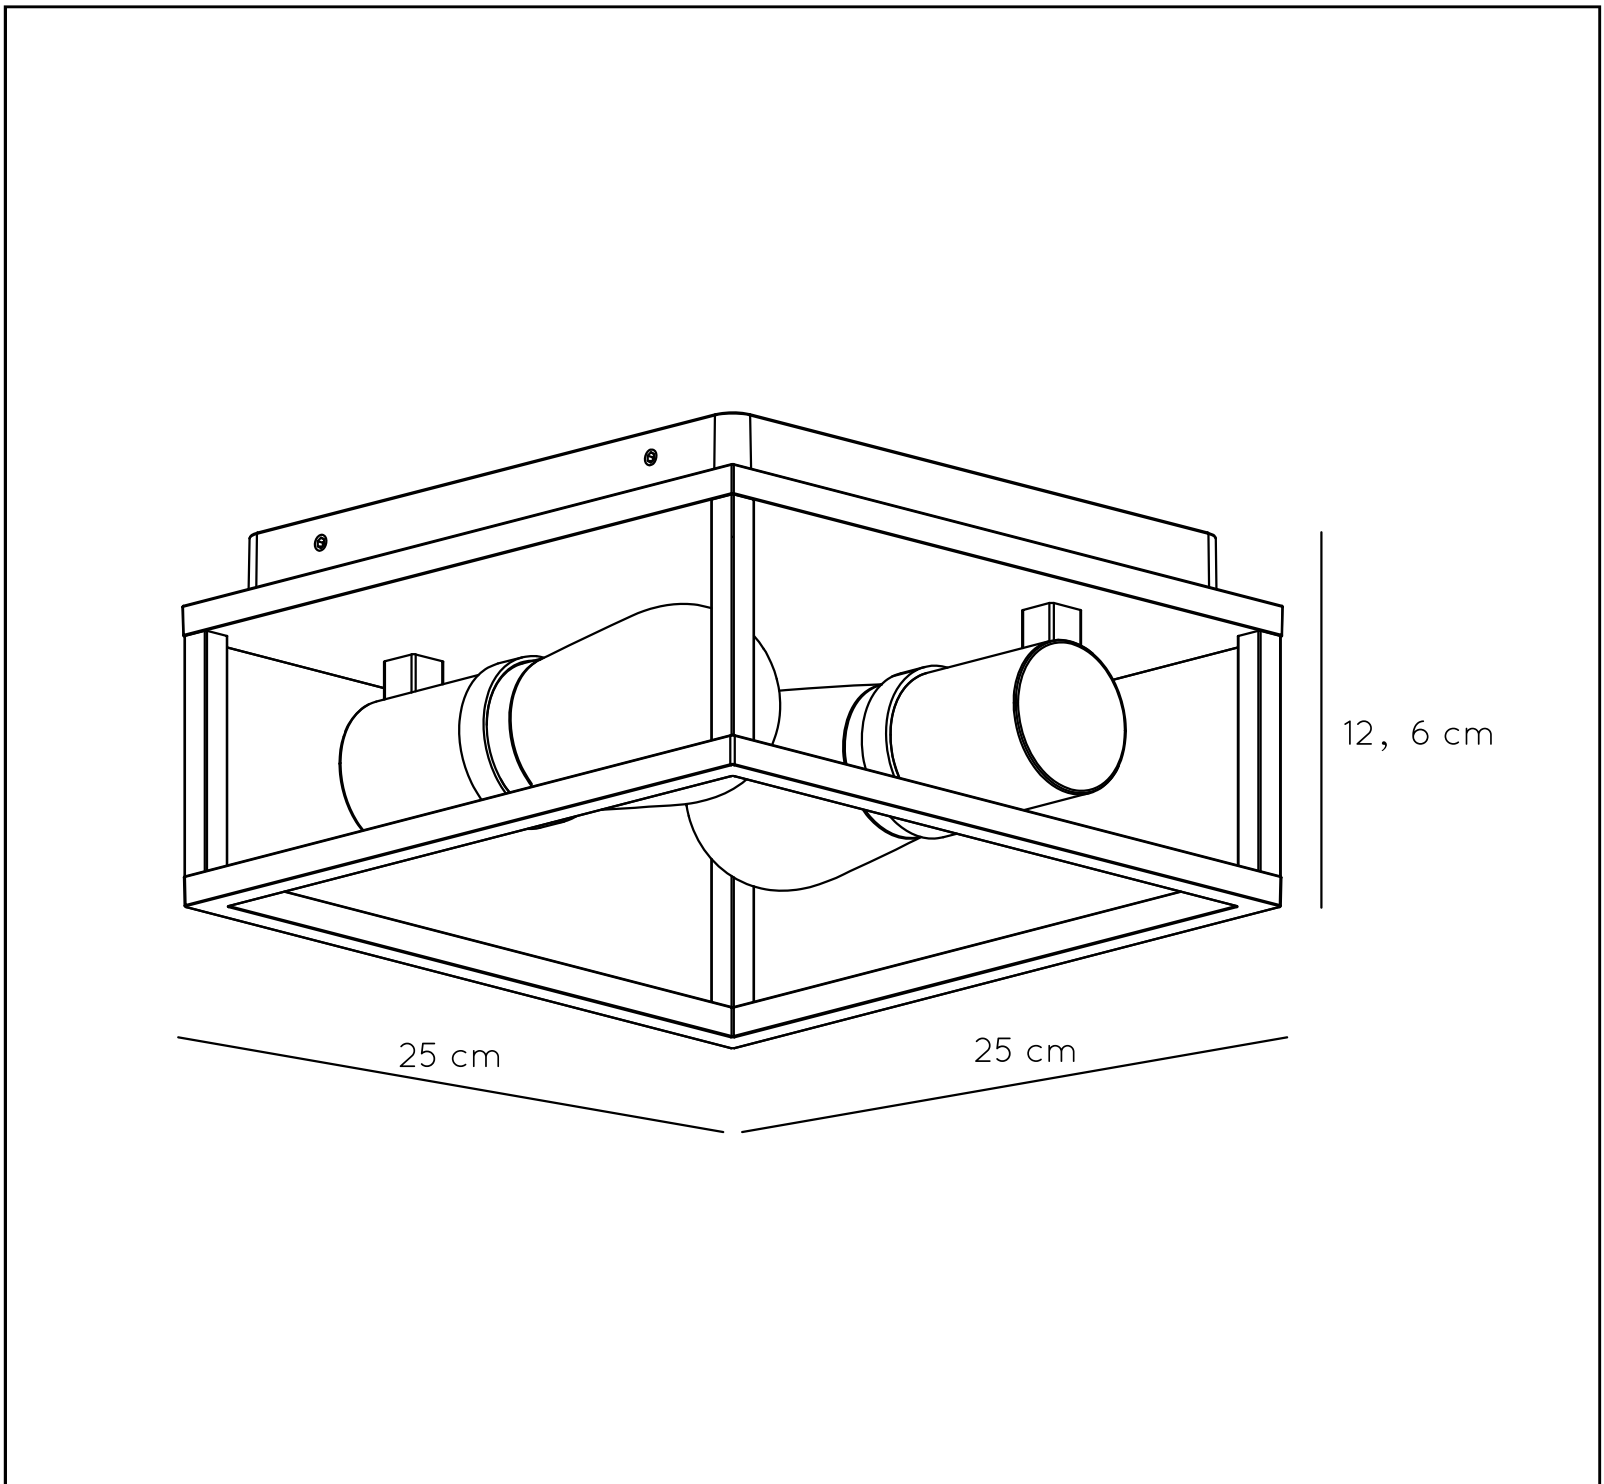

GENERAL SPECIFICATIONS

LUCIDE

RECOMMENDED LUCIDE LIGHT SOURCE

49043/03/62

Light source dimmable : Yes

Light source incl. : No

General

Dimensions LxWxH : 25 cm x 25 cm x 12,6 cm

Height minimum : 12,6 cm

Height maximum : 12,6 cm

Dimensions shade LxWxH : -

Main material : Aluminum

Ceiling rose material : -

Color : Black

Style : Modern

Shape : Square

Weight : 2,75 kg

Warranty : 2 years

Installation of items
in bathroom:

Product specifications

Dimmable : No

Light direction : -

Adjustable in height : No

Directional : Not Directional

For more specifications, dimensions please visit
www.lucide.com

INSTALLATION DRAWING SPECIFICATIONS