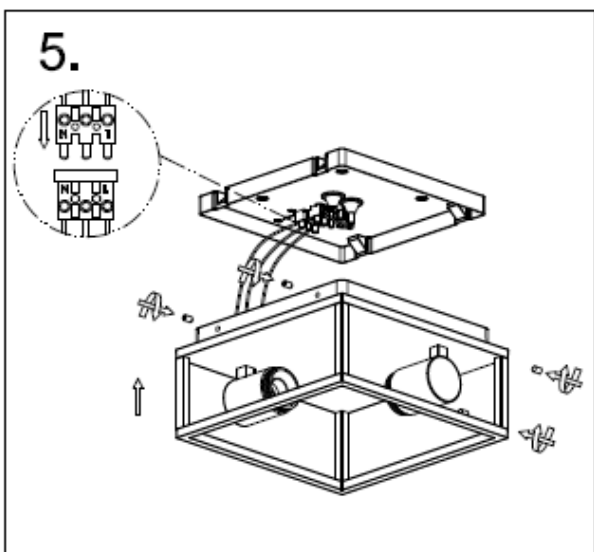

L U C I D E

Item number: 27100/02/31

Technical details

Materials used:	Die-cast Aluminium
Color:	White
Dimmable and how is fixture dimmable	
Size:	Height: 12.6CM
	Length: 25CM
	Width: 25CM
	Net weight: 1.96KG
Power requirements:	220-240V
Bulb type and maximum wattage:	E14 LED Max.2x6W
Number of bulbs:	2xE14
IP degree:	IP54