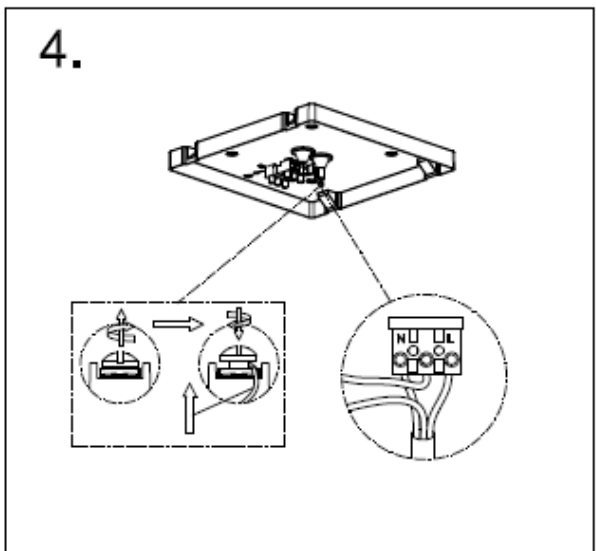

L U C I D E

Item number: 27100/02/31

Technical details

Materials used:	Die-cast Aluminium
Color:	White
Dimmable and how is fixture dimmable	
Size:	Height: 12.6CM
	Length: 25CM
	Width: 25CM
	Net weight: 1.96KG
Power requirements:	220-240V
Bulb type and maximum wattage:	E14 LED Max.2x6W
Number of bulbs:	2xE14
IP degree:	IP54