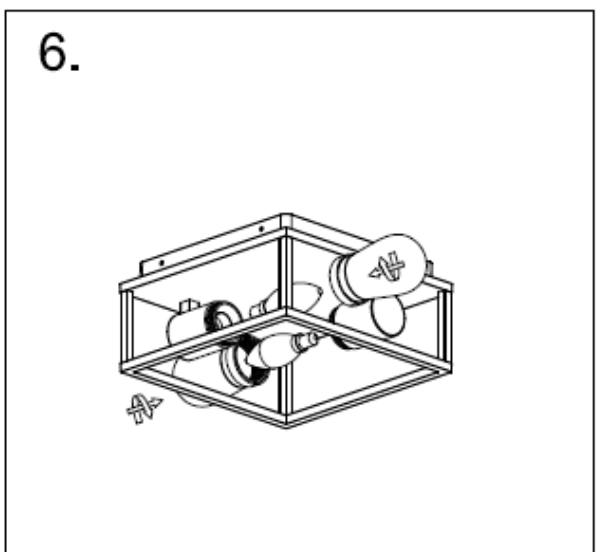

L U C I D E

Item number: 27100/02/31

Technical details

Materials used:	Die-cast Aluminium
Color:	White
Dimmable and how is fixture dimmable	
Size:	Height: 12.6CM
	Length: 25CM
	Width: 25CM
	Net weight: 1.96KG
Power requirements:	220-240V
Bulb type and maximum wattage:	E14 LED Max.2x6W
Number of bulbs:	2xE14
IP degree:	IP54