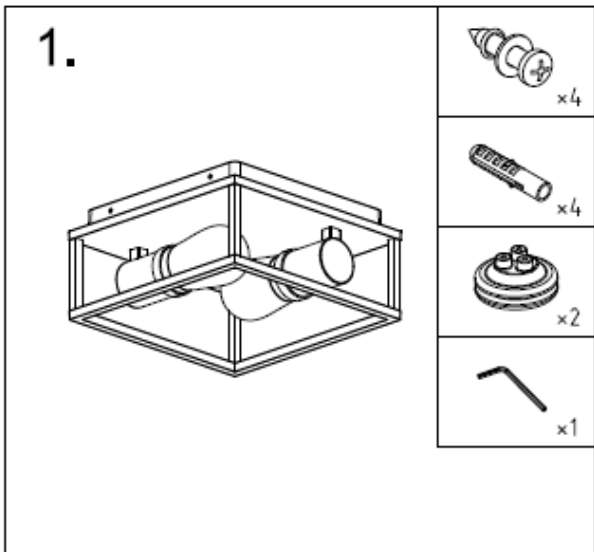

L U C I D E

Item number: 27100/02/31

Technical details

Materials used:	Die-cast Aluminium
Color:	White
Dimmable and how is fixture dimmable	
Size:	Height: 12.6CM
	Length: 25CM
	Width: 25CM
	Net weight: 1.96KG
Power requirements:	220-240V
Bulb type and maximum wattage:	E14 LED Max.2x6W
Number of bulbs:	2xE14
IP degree:	IP54