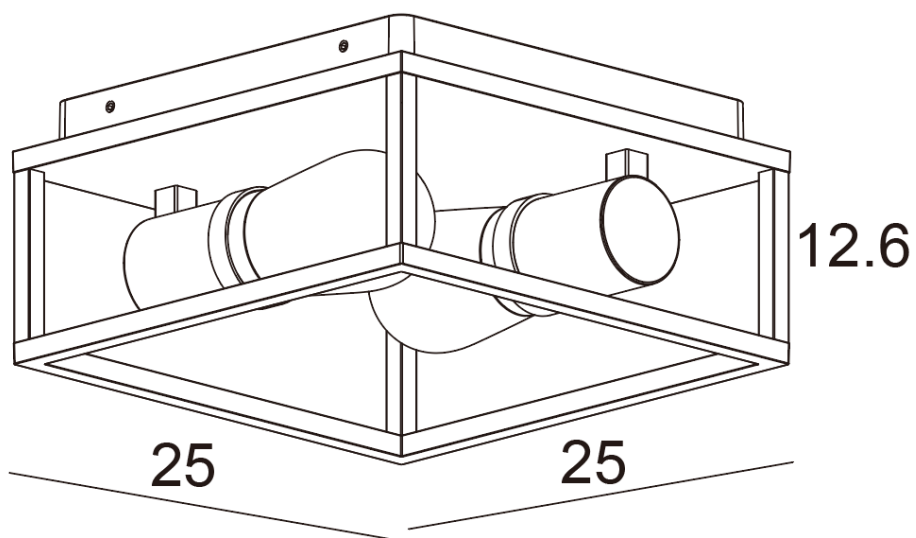

L U C I D E

Item number: 27100/02/31

Technical details

Materials used:	Die-cast Aluminium
Color:	White
Dimmable and how is fixture dimmable	
Size:	Height: 12.6CM
	Length: 25CM
	Width: 25CM
	Net weight: 1.96KG
Power requirements:	220-240V
Bulb type and maximum wattage:	E14 LED Max.2x6W
Number of bulbs:	2xE14
IP degree:	IP54