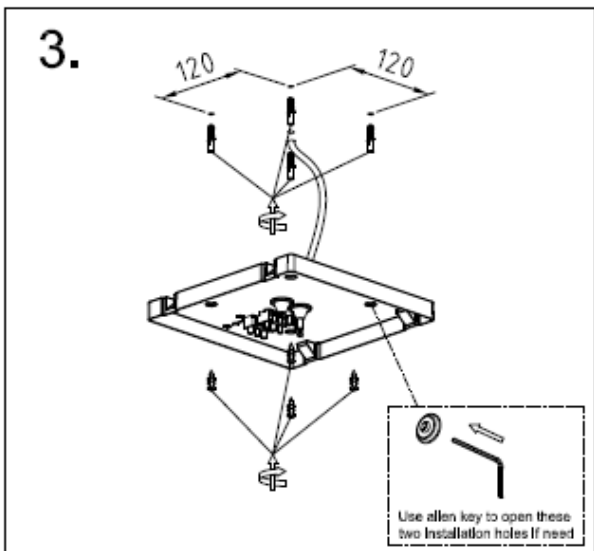

L U C I D E

Item number: 27100/02/31

Technical details

Materials used:	Die-cast Aluminium
Color:	White
Dimmable and how is fixture dimmable	
Size:	Height: 12.6CM
	Length: 25CM
	Width: 25CM
	Net weight: 1.96KG
Power requirements:	220-240V
Bulb type and maximum wattage:	E14 LED Max.2x6W
Number of bulbs:	2xE14
IP degree:	IP54