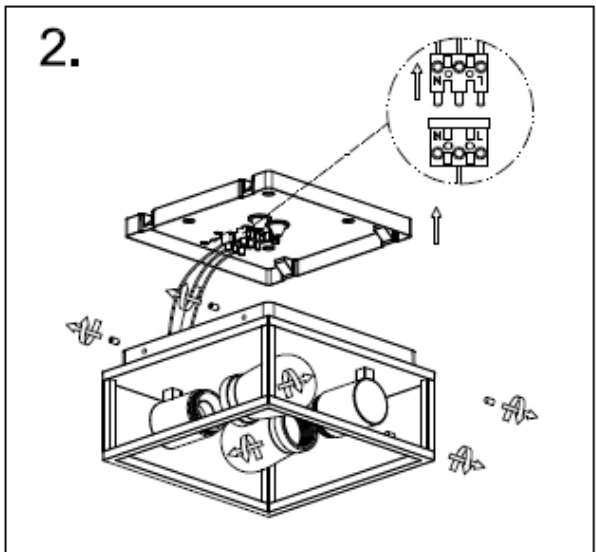

L U C I D E

Item number: 27100/02/31

Technical details

Materials used:	Die-cast Aluminium
Color:	White
Dimmable and how is fixture dimmable	
Size:	Height: 12.6CM
	Length: 25CM
	Width: 25CM
	Net weight: 1.96KG
Power requirements:	220-240V
Bulb type and maximum wattage:	E14 LED Max.2x6W
Number of bulbs:	2xE14
IP degree:	IP54