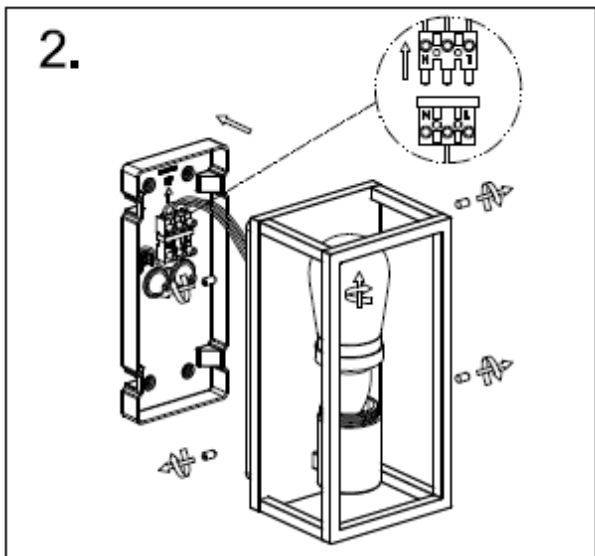

L U C I D E

Item number: 27200/01/30

Technical details

Materials used:	Die-cast Aluminium
Color:	Black
Dimmable and how is fixture dimmable	
Size:	Height: 25CM
	Length: 12.5CM
	Width: 12.6CM
	Net weight: 1.16KG
Power requirements:	220-240V
Bulb type and maximum wattage:	E14 LED Max.6W
Number of bulbs:	1xE14
IP degree:	IP54