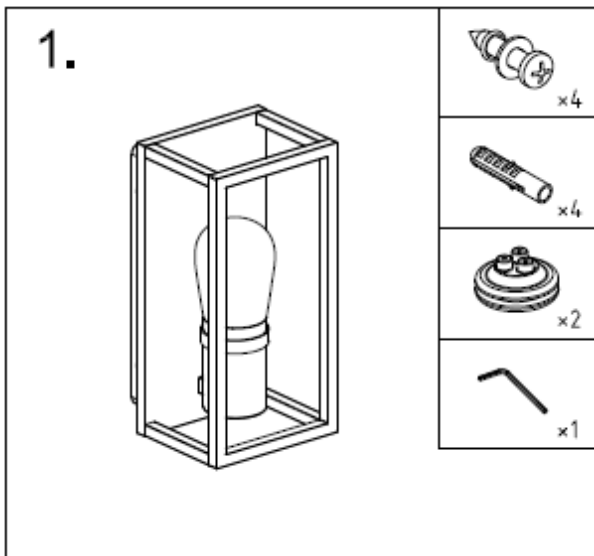

L U C I D E

Item number: 27200/01/30

Technical details

Materials used:	Die-cast Aluminium
Color:	Black
Dimmable and how is fixture dimmable	
Size:	Height: 25CM
	Length: 12.5CM
	Width: 12.6CM
	Net weight: 1.16KG
Power requirements:	220-240V
Bulb type and maximum wattage:	E14 LED Max.6W
Number of bulbs:	1xE14
IP degree:	IP54