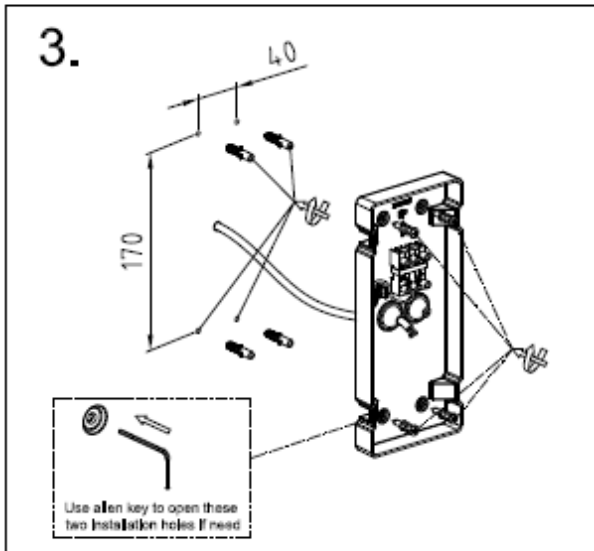

L U C I D E

Item number: 27200/01/30

Technical details

Materials used:	Die-cast Aluminium
Color:	Black
Dimmable and how is fixture dimmable	
Size:	Height: 25CM
	Length: 12.5CM
	Width: 12.6CM
	Net weight: 1.16KG
Power requirements:	220-240V
Bulb type and maximum wattage:	E14 LED Max.6W
Number of bulbs:	1xE14
IP degree:	IP54