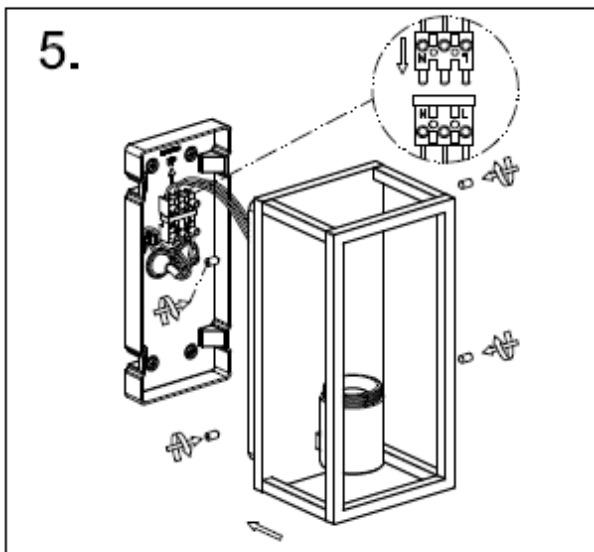

L U C I D E

Item number: 27200/01/30

Technical details

Materials used:	Die-cast Aluminium
Color:	Black
Dimmable and how is fixture dimmable	
Size:	Height: 25CM
	Length: 12.5CM
	Width: 12.6CM
	Net weight: 1.16KG
Power requirements:	220-240V
Bulb type and maximum wattage:	E14 LED Max.6W
Number of bulbs:	1xE14
IP degree:	IP54