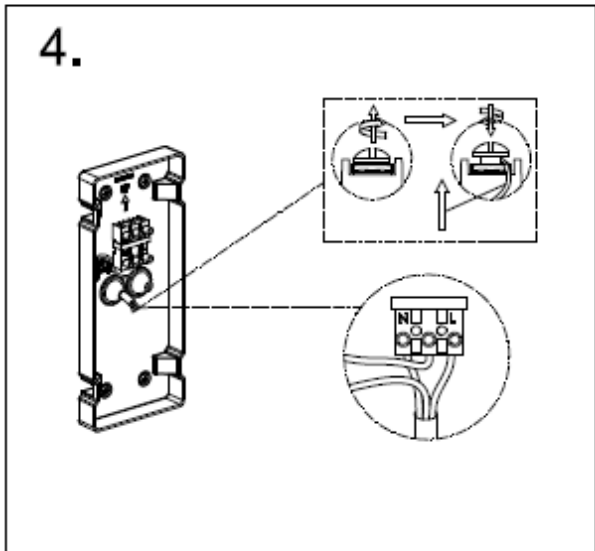

L U C I D E

Item number: 27200/01/30

Technical details

Materials used:	Die-cast Aluminium
Color:	Black
Dimmable and how is fixture dimmable	
Size:	Height: 25CM
	Length: 12.5CM
	Width: 12.6CM
	Net weight: 1.16KG
Power requirements:	220-240V
Bulb type and maximum wattage:	E14 LED Max.6W
Number of bulbs:	1xE14
IP degree:	IP54