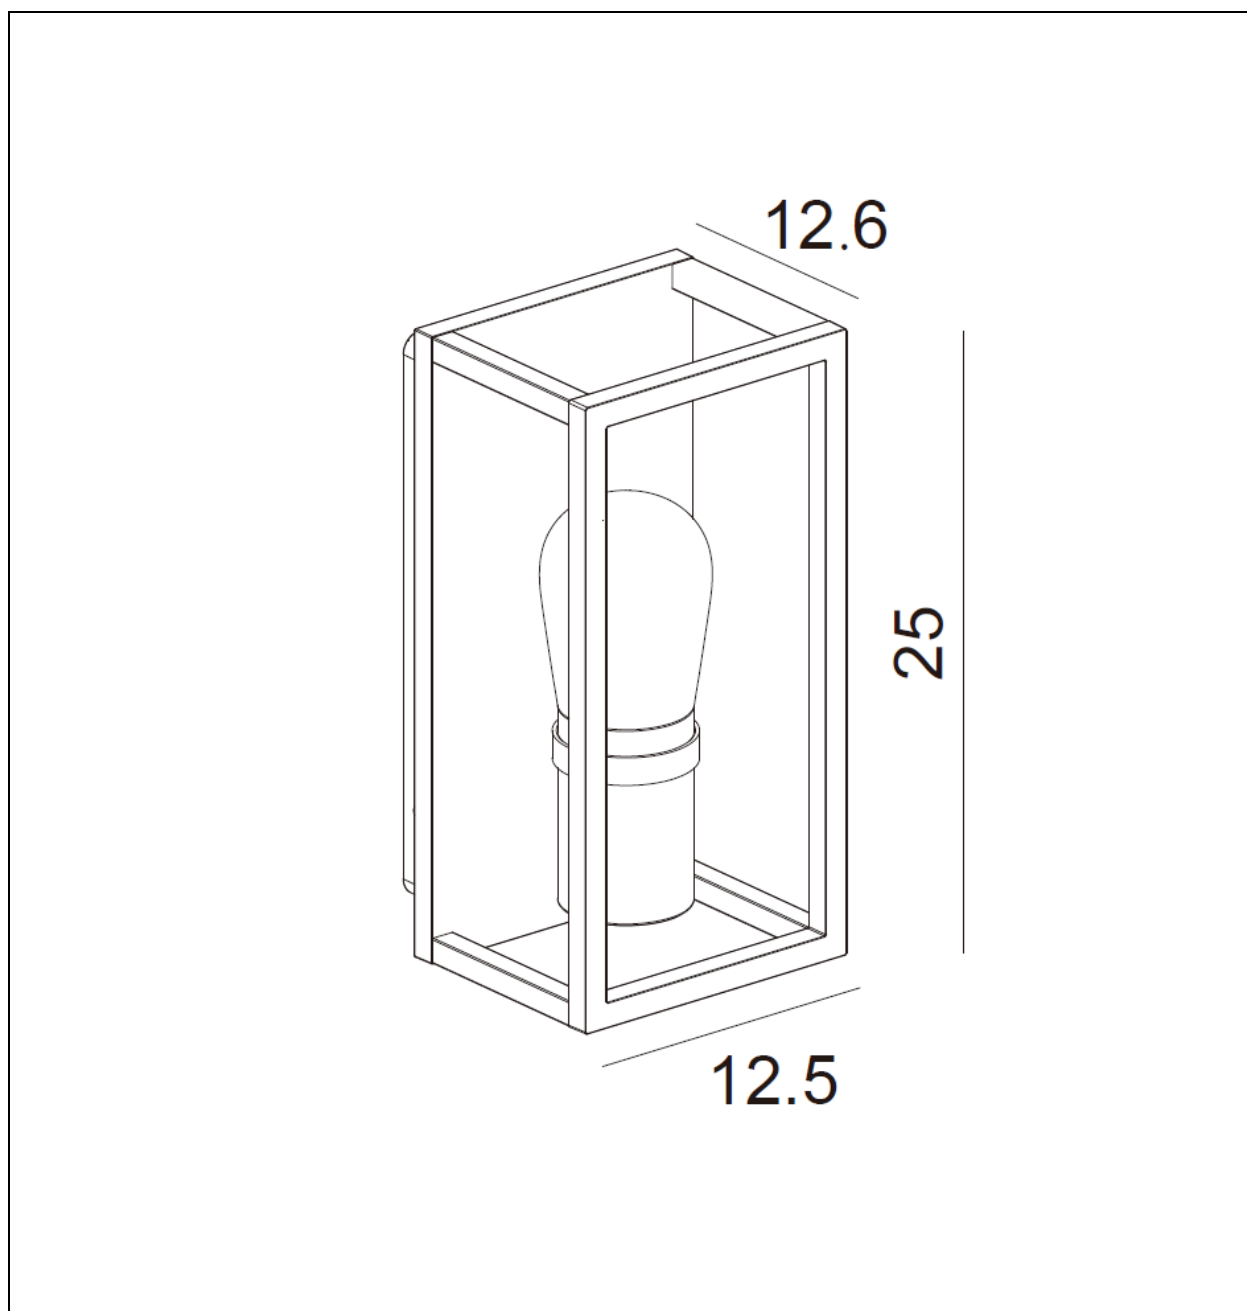

L U C I D E

Item number: 27200/01/30

Technical details

Materials used:	Die-cast Aluminium
Color:	Black
Dimmable and how is fixture dimmable	
Size:	Height: 25CM
	Length: 12.5CM
	Width: 12.6CM
	Net weight: 1.16KG
Power requirements:	220-240V
Bulb type and maximum wattage:	E14 LED Max.6W
Number of bulbs:	1xE14
IP degree:	IP54