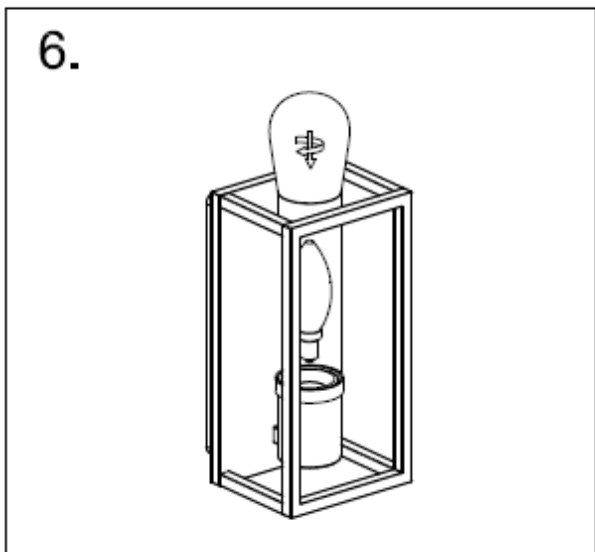

L U C I D E

Item number: 27200/01/30

Technical details

Materials used:	Die-cast Aluminium
Color:	Black
Dimmable and how is fixture dimmable	
Size:	Height: 25CM
	Length: 12.5CM
	Width: 12.6CM
	Net weight: 1.16KG
Power requirements:	220-240V
Bulb type and maximum wattage:	E14 LED Max.6W
Number of bulbs:	1xE14
IP degree:	IP54