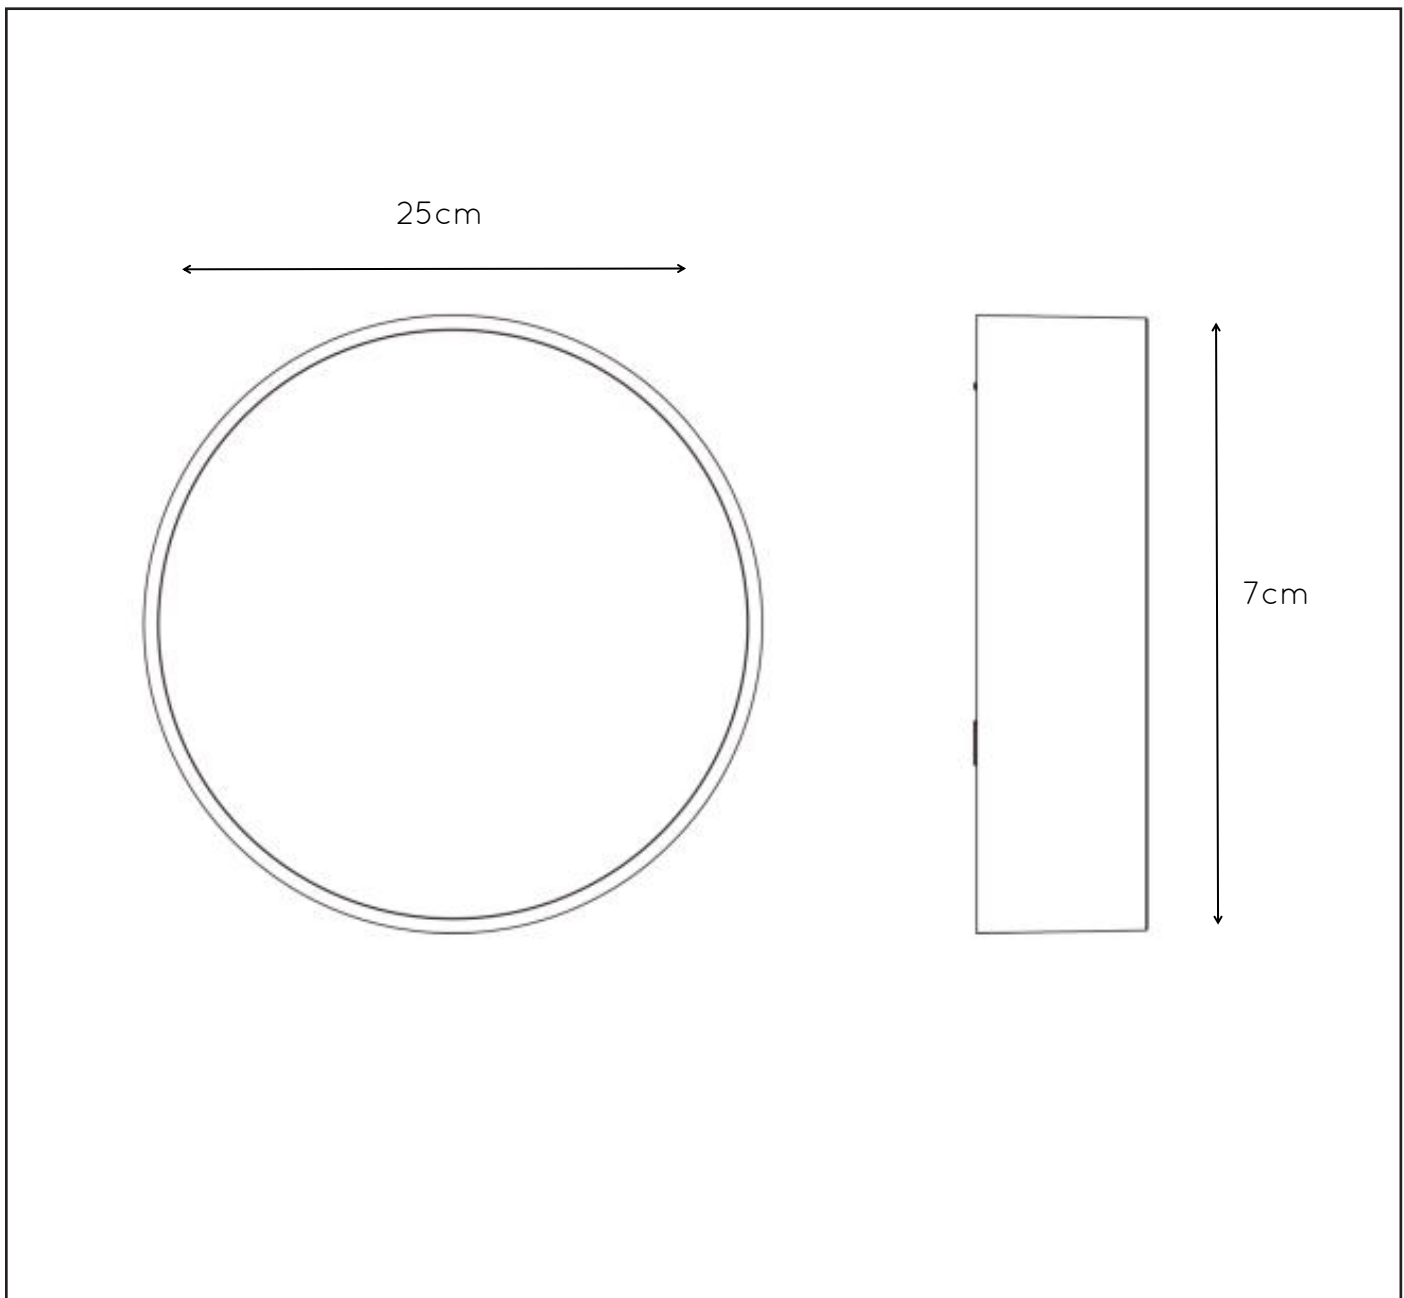

LUCIDE

item number : 27815/10/29
EAN code : 5411212271822

ROXANE

General

Dimensions LxWxH : 25 cm x 25 cm x 7 cm
 Height minimum : 7 cm
 Height maximum : 7 cm
 Dimensions shade LxWxH :-
 Main material : Aluminum
 Ceiling rose material : -
 Color : Dark Grey
 Style : Modern
 Shape : Round
 Weight : 1.8 kg
 Warranty : 3 years

Installation of items in bathroom:

Product specifications

Dimmable : No
 Light direction : Downlight
 Adjustable in height : No
 Directional : Not Directional
 Cable : No
 Cable length : -
 Sensor : Without Sensor
 Control : Light Switch Control
 IP-Class : 65
 Electric class : 1
 Light source including ? : Yes
 Lamp socket : LED
 Light source number : 80
 Power requirements : 220-240V ~50Hz
 Bulb type & maximum wattage : 10W SMD LED

For more specifications of
this product please visit
www.lucide.com

LUCIDE

TECHNICAL DRAWING & DIMENSIONS

ROXANE

Item number : 27815/10/29

EAN code : 5411212271822

For more specifications, dimensions please visit
www.lucide.com

INSTALLATION DRAWING SPECIFICATIONS

Dit product bevat een lichtbron van energie-efficiëntieklasse F

Ce produit contient une source lumineuse de classe énergétique F

This product contains a light source of energy efficiency class F