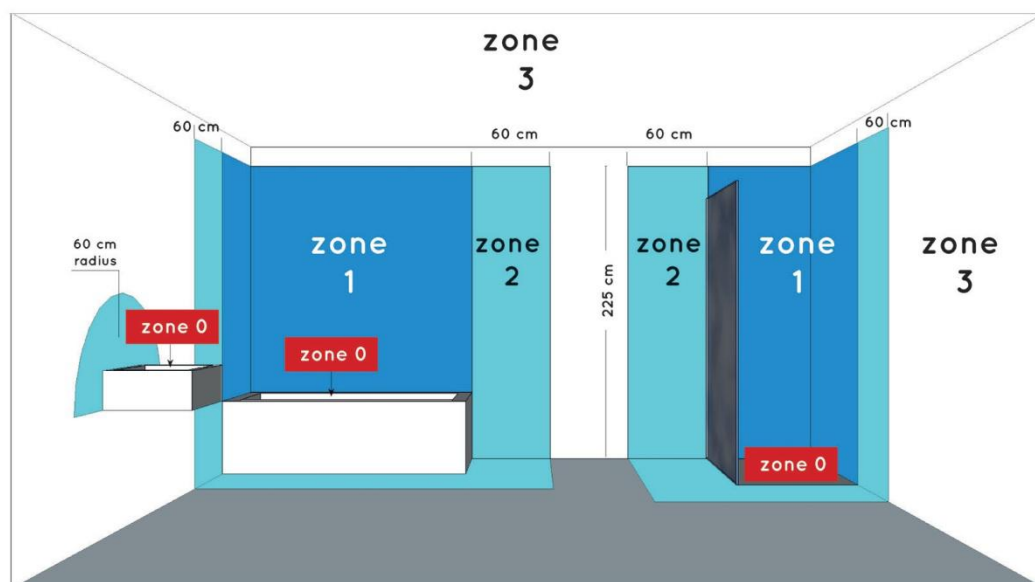

LUCIDE

item number : 27815/10/29
EAN code : 5411212271822

ROXANE

General

Dimensions LxWxH : 25 cm x 25 cm x 7 cm
 Height minimum : 7 cm
 Height maximum : 7 cm
 Dimensions shade LxWxH :-
 Main material : Aluminum
 Ceiling rose material : -
 Color : Dark Grey
 Style : Modern
 Shape : Round
 Weight : 1.8 kg
 Warranty : 3 years

Installation of items in bathroom:

Product specifications

Dimmable : No
 Light direction : Downlight
 Adjustable in height : No
 Directional : Not Directional
 Cable : No
 Cable length : -
 Sensor : Without Sensor
 Control : Light Switch Control
 IP-Class : 65
 Electric class : 1
 Light source including ? : Yes
 Lamp socket : LED
 Light source number : 80
 Power requirements : 220-240V ~50Hz
 Bulb type & maximum wattage : 10W SMD LED

For more specifications of
this product please visit
www.lucide.com

LUCIDE

TECHNICAL DRAWING & DIMENSIONS

ROXANE

Item number : 27815/10/29

EAN code : 5411212271822

For more specifications, dimensions please visit
www.lucide.com