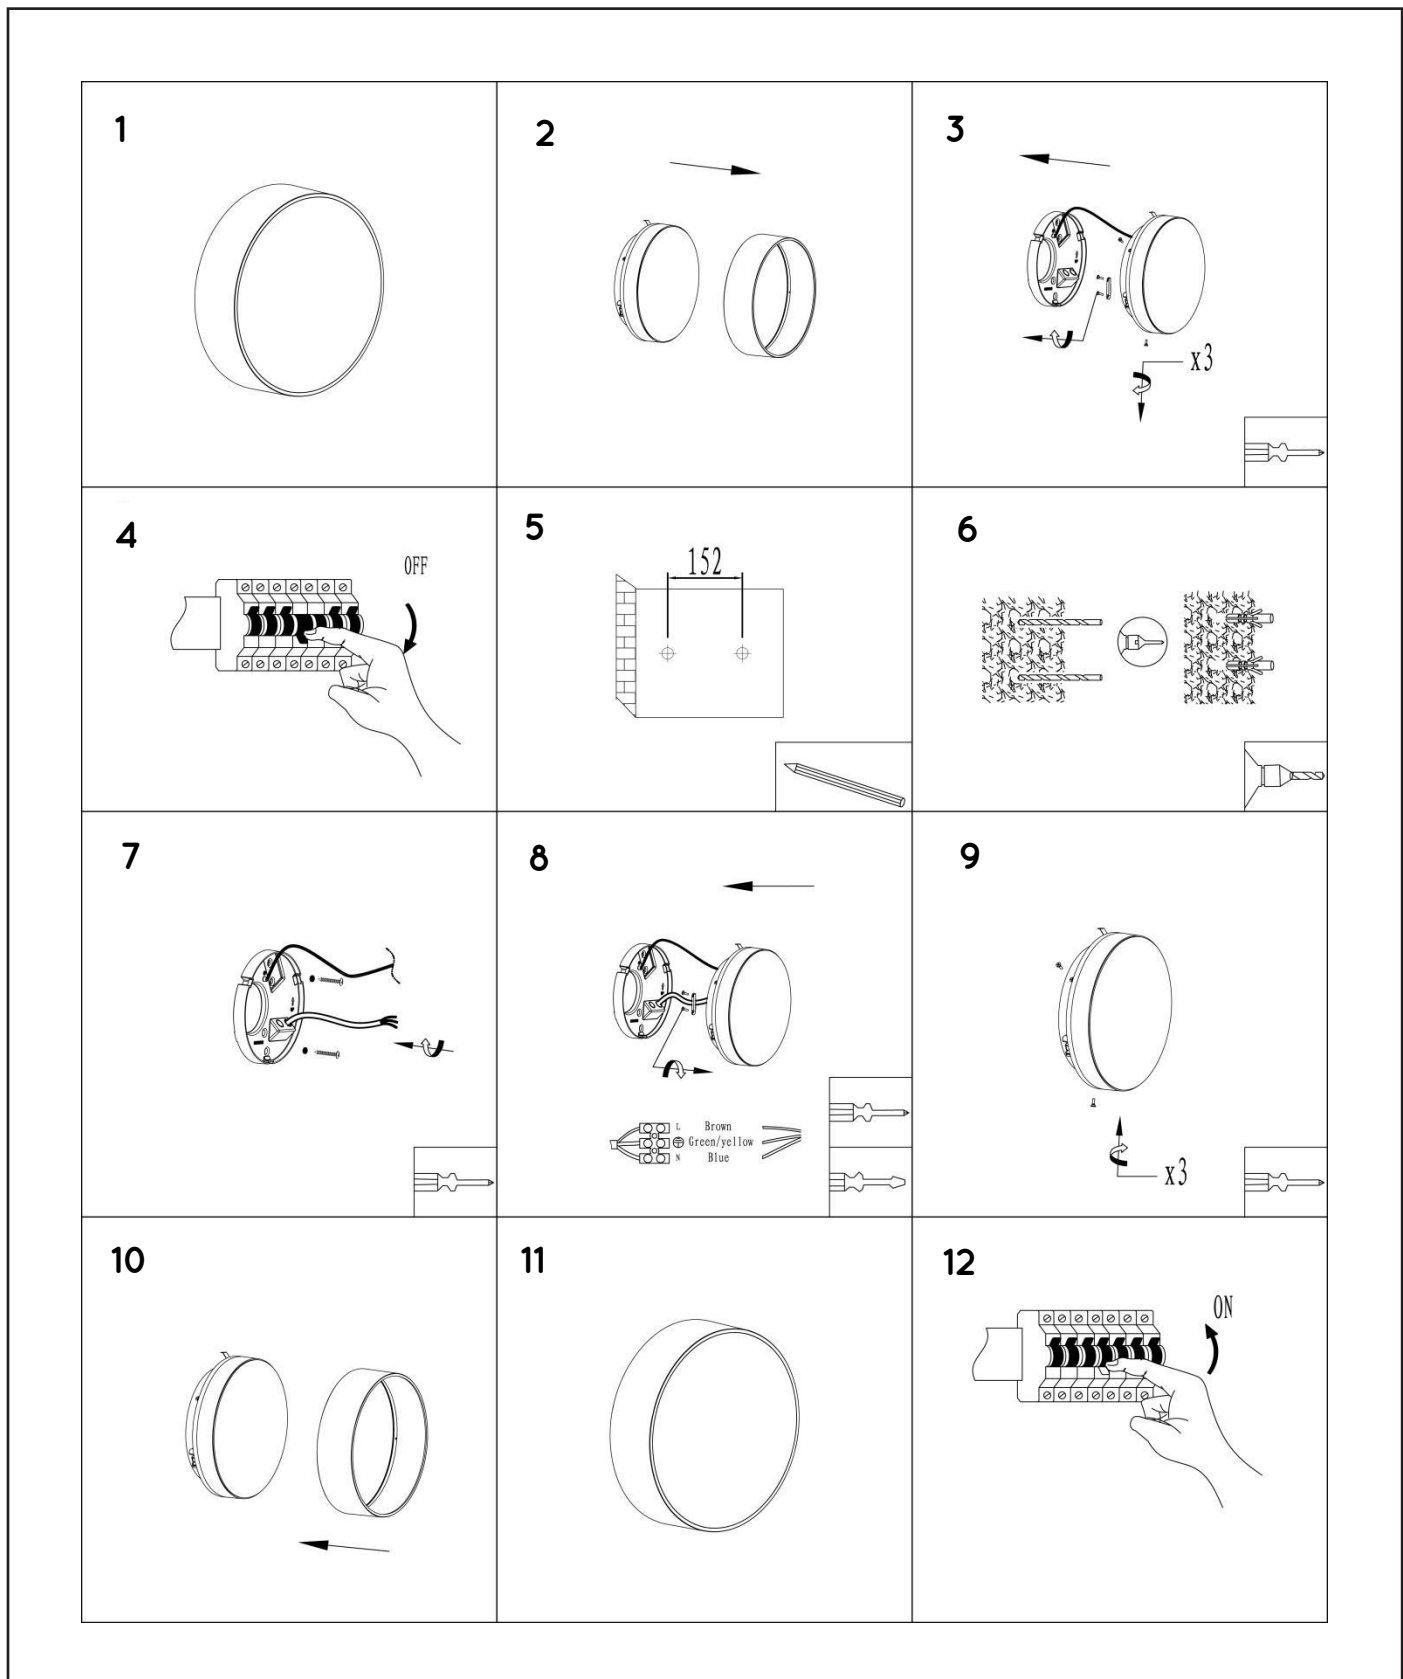

INSTALLATION DRAWING SPECIFICATIONS

Dit product bevat een lichtbron van energie-efficiëntieklasse F

Ce produit contient une source lumineuse de classe énergétique F

This product contains a light source of energy efficiency class F

Dieses Produkt enthält eine Lichtquelle der Energieeffizienzklasse F

Ten produkt zawiera ród o wiat a o klasie efektywno ci energetycznej F