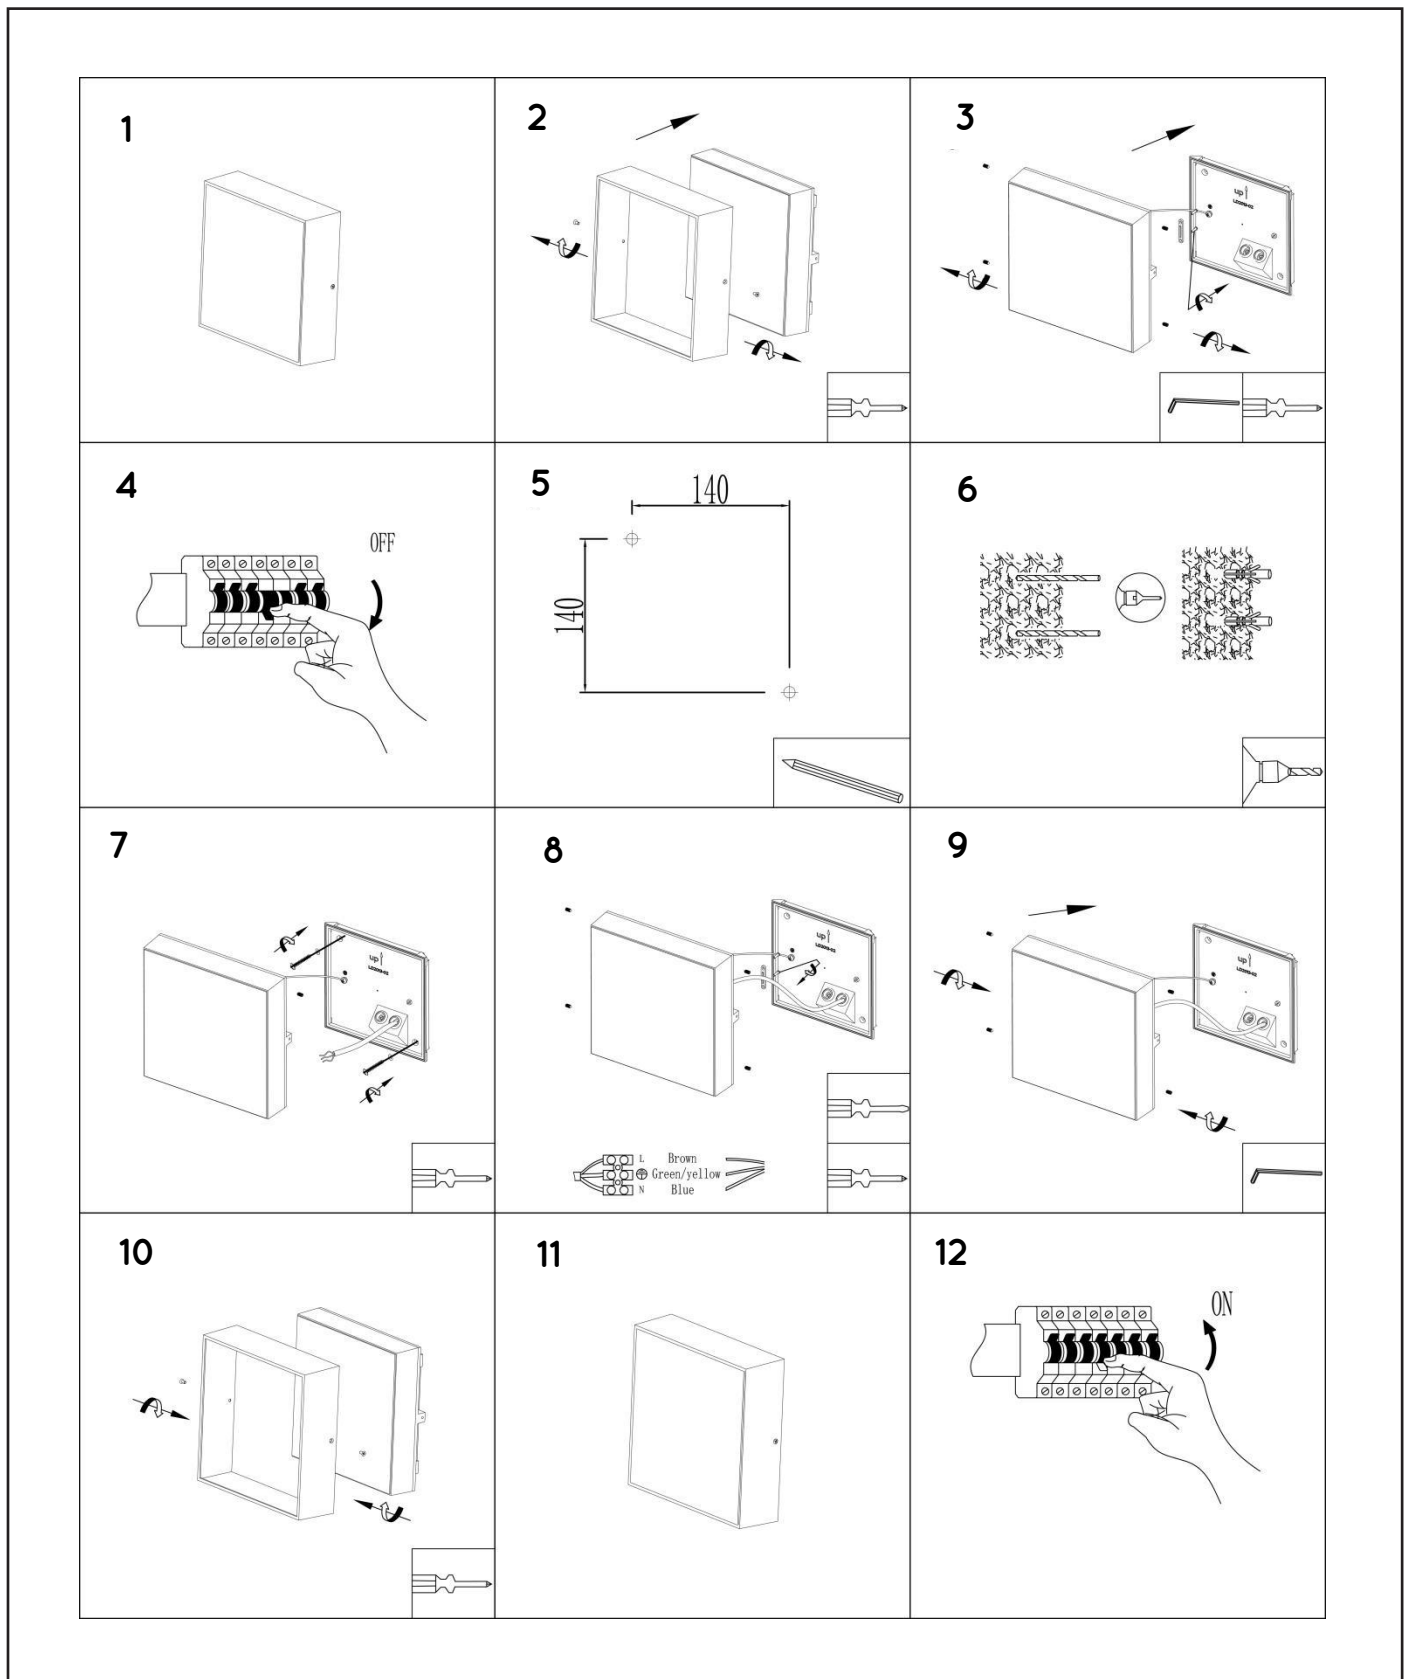

INSTALLATION DRAWING SPECIFICATIONS

Dit product bevat een lichtbron van energie-efficiëntieklasse F

Ce produit contient une source lumineuse de classe énergétique F

This product contains a light source of energy efficiency class F

Dieses Produkt enthält eine Lichtquelle der Energieeffizienzklasse F

Ten produkt zawiera źródło światła o klasie efektywności energetycznej F