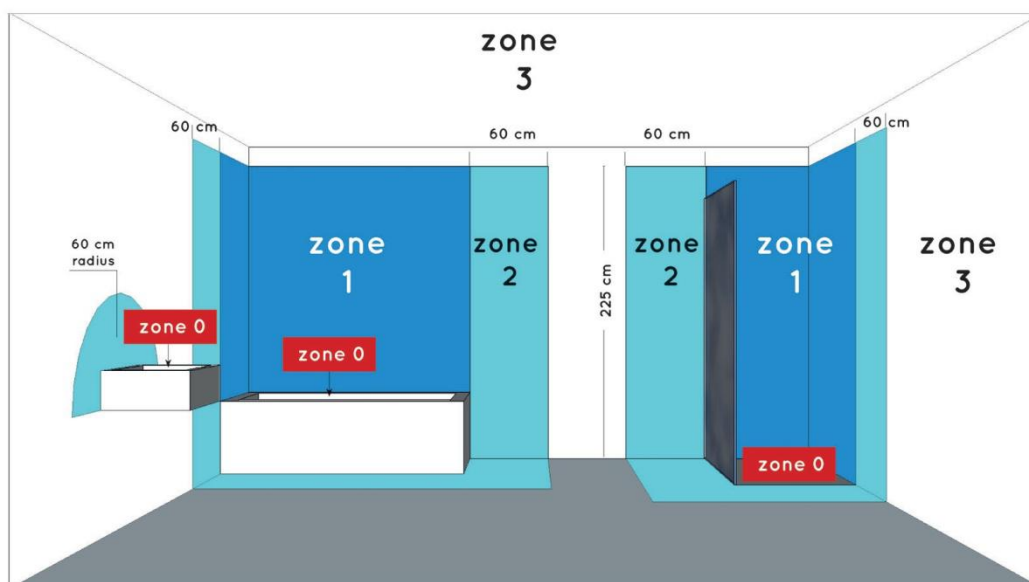

LUCIDE

item number : 27816/10/29
 EAN code : 5411212271839

ROXANE

General

Dimensions LxWxH : 24 cm x 24 cm x 7.1 cm
 Height minimum : 7.1 cm
 Height maximum : 7.1 cm
 Dimensions shade LxWxH :-
 Main material : Aluminum
 Ceiling rose material : -
 Color : Dark Grey
 Style : Modern
 Shape : Square
 Weight : 2.2 kg
 Warranty : 3 years

Installation of items in bathroom:

Product specifications

Dimmable : No
 Light direction : Downlight
 Adjustable in height : No
 Directional : Not Directional
 Cable : No
 Cable length : -
 Sensor : Without Sensor
 Control : Light Switch Control
 IP-Class : 54
 Electric class : 1
 Light source including ? : Yes
 Lamp socket : LED
 Light source number : 100
 Power requirements : 220-240V ~50Hz
 Bulb type & maximum wattage : 10W SMD LED

For more specifications of
 this product please visit
www.lucide.com

LUCIDE

TECHNICAL DRAWING & DIMENSIONS

ROXANE

Item number : 27816/10/29

EAN code : 5411212271839

For more specifications, dimensions please visit
www.lucide.com