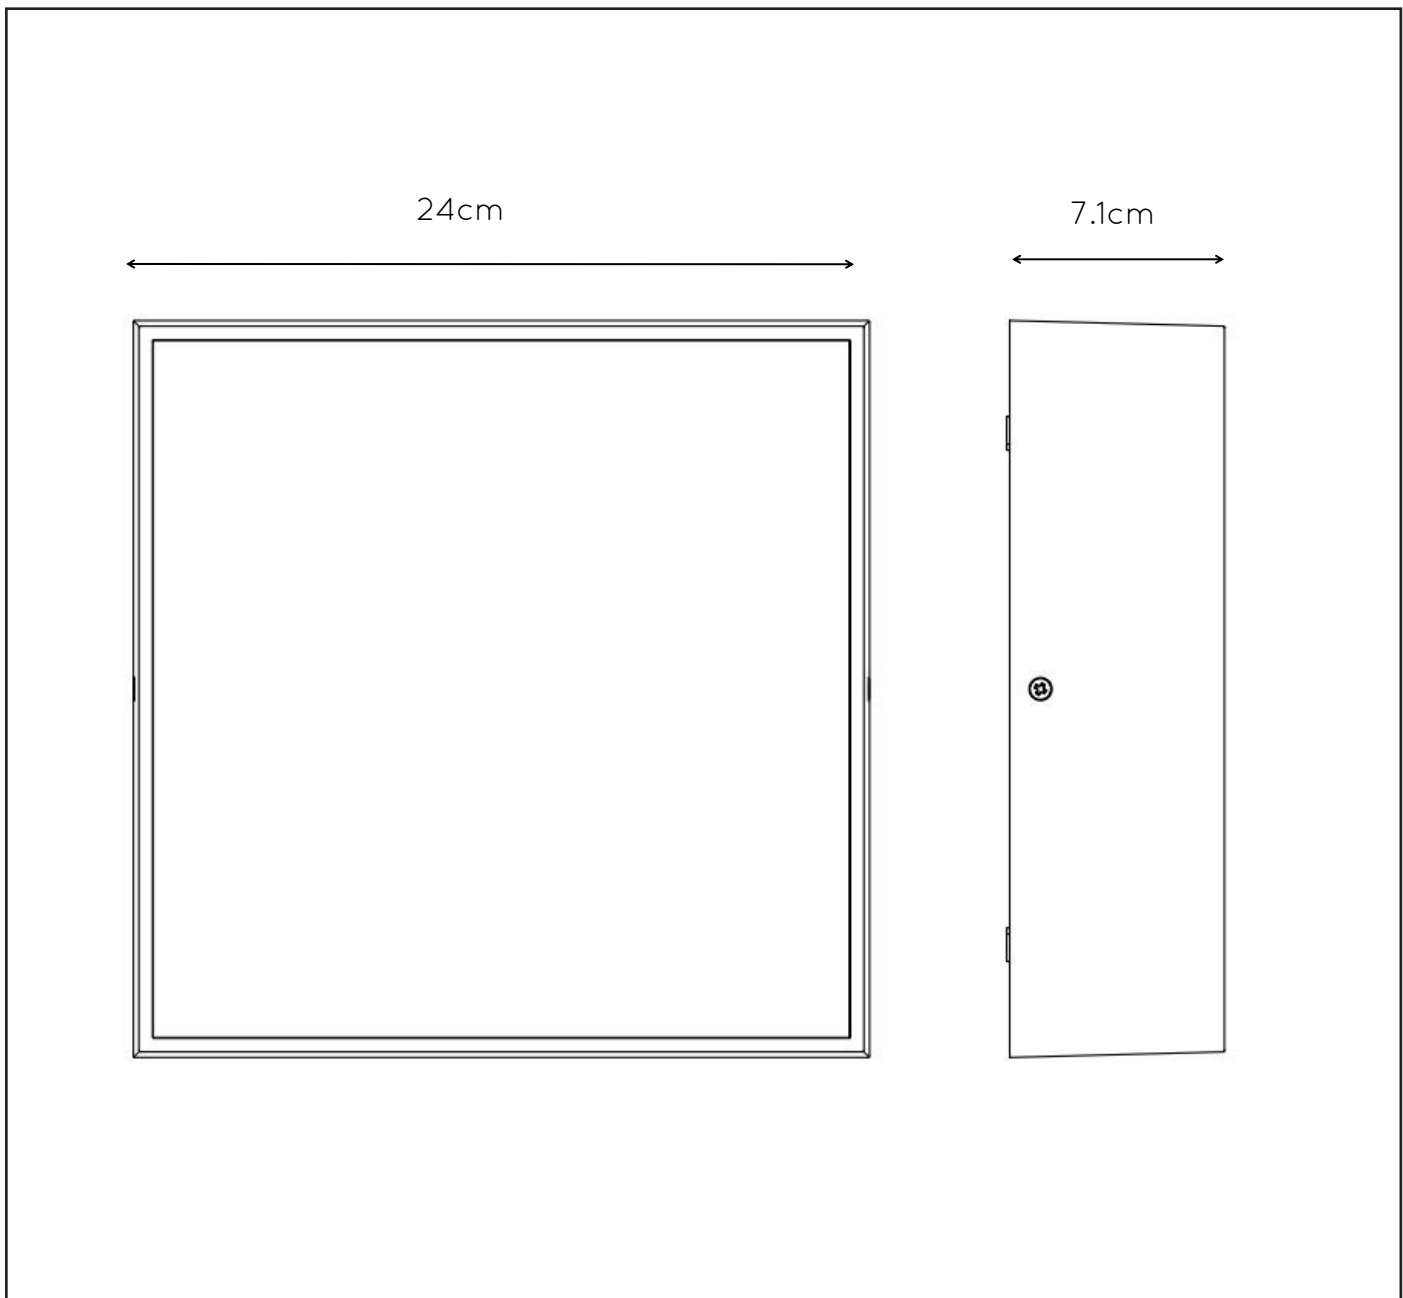

LUCIDE

item number : 27816/10/29
 EAN code : 5411212271839

ROXANE

General

Dimensions LxWxH : 24 cm x 24 cm x 7.1 cm
 Height minimum : 7.1 cm
 Height maximum : 7.1 cm
 Dimensions shade LxWxH :-
 Main material : Aluminum
 Ceiling rose material : -
 Color : Dark Grey
 Style : Modern
 Shape : Square
 Weight : 2.2 kg
 Warranty : 3 years

Installation of items in bathroom:

Product specifications

Dimmable : No
 Light direction : Downlight
 Adjustable in height : No
 Directional : Not Directional
 Cable : No
 Cable length : -
 Sensor : Without Sensor
 Control : Light Switch Control
 IP-Class : 54
 Electric class : 1
 Light source including ? : Yes
 Lamp socket : LED
 Light source number : 100
 Power requirements : 220-240V ~50Hz
 Bulb type & maximum wattage : 10W SMD LED

For more specifications of
 this product please visit
www.lucide.com

LUCIDE

TECHNICAL DRAWING & DIMENSIONS

ROXANE

Item number : 27816/10/29

EAN code : 5411212271839

For more specifications, dimensions please visit
www.lucide.com

INSTALLATION DRAWING SPECIFICATIONS

Dit product bevat een lichtbron van energie-efficiëntieklasse F

Ce produit contient une source lumineuse de classe énergétique F

This product contains a light source of energy efficiency class F