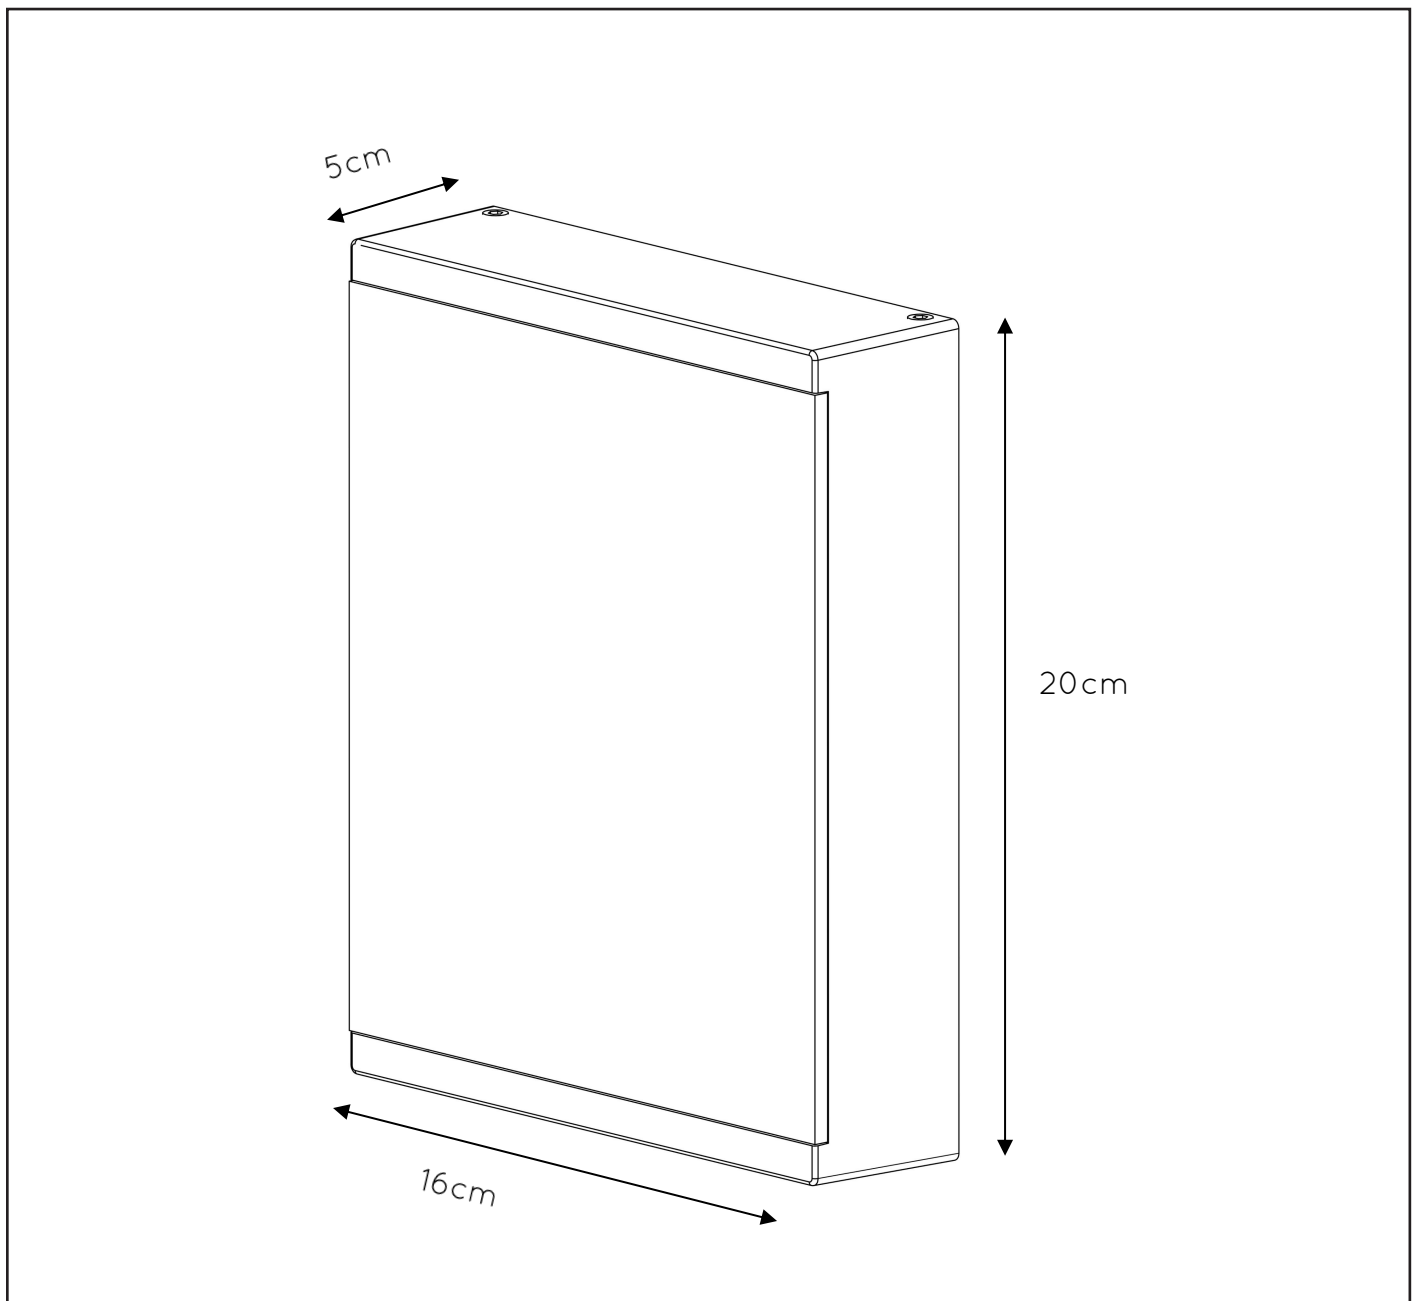

For more specifications of this product please visit
www.lucide.com