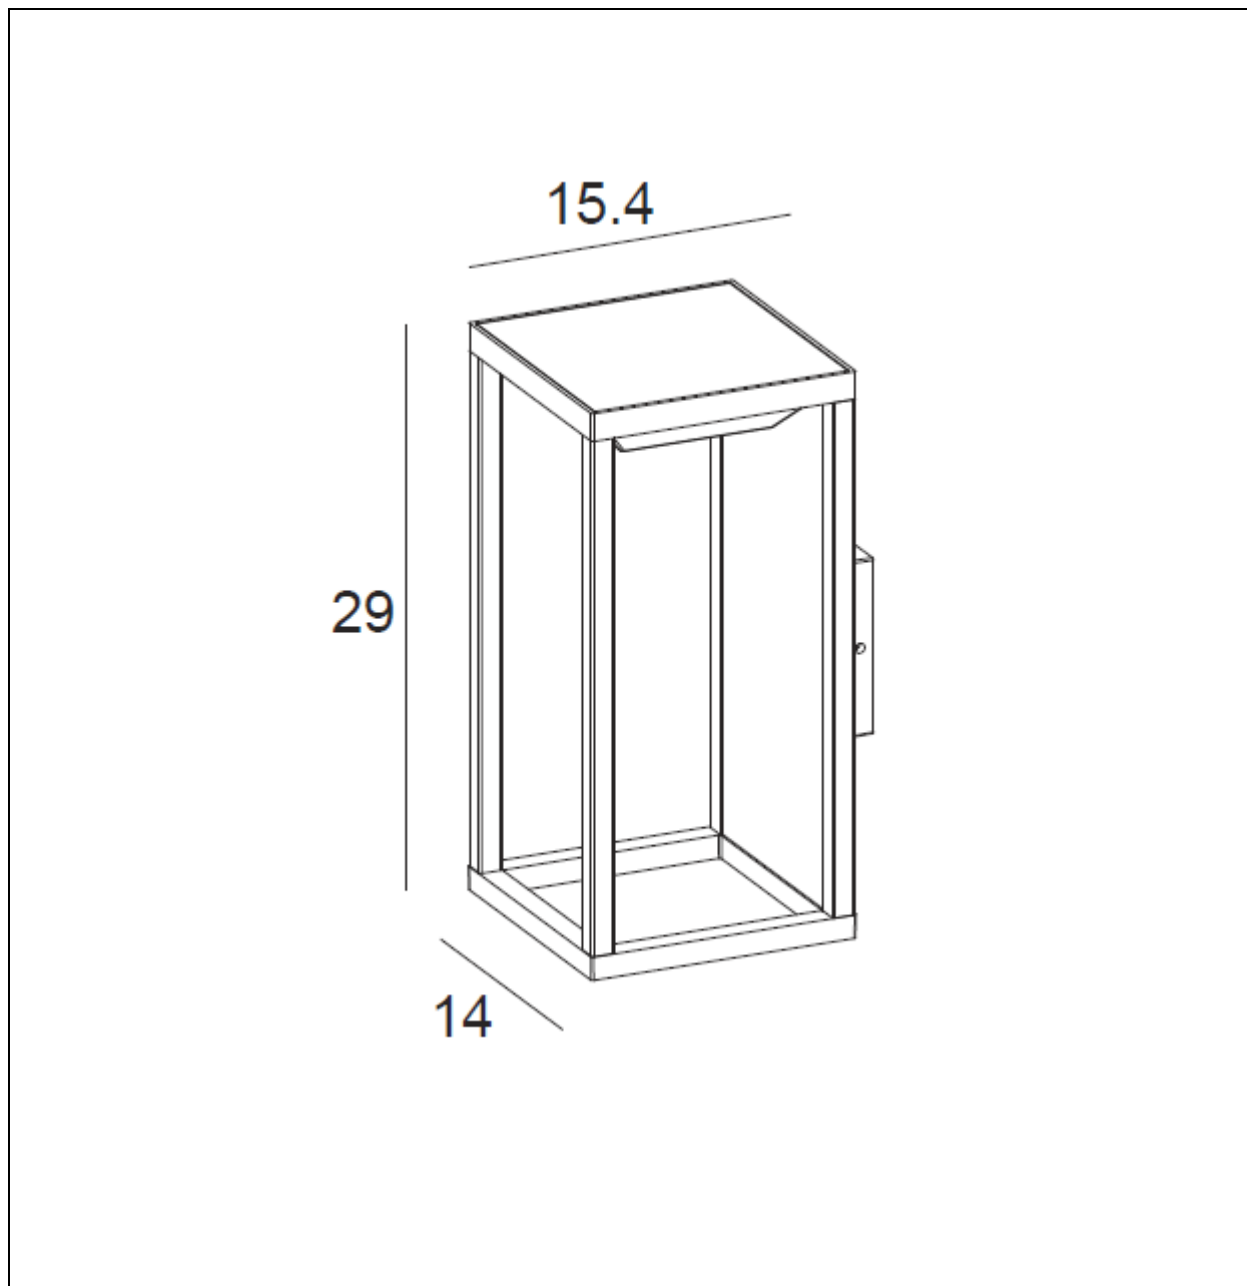

L U C I D E

Item number: 27891/02/30

Technical details

Materials used:	Die-cast Aluminium
Color:	Black
Dimmable and how is fixture dimmable	No
Size:	Height: 29CM
	Length: 15.4CM
	Width: 14CM
	Net weight: 1.50KG
Power requirements:	DC 3.7V
Bulb type and maximum wattage:	LED Max. 2.2W
Number of bulbs:	25x0.09W LED
IP degree:	IP54