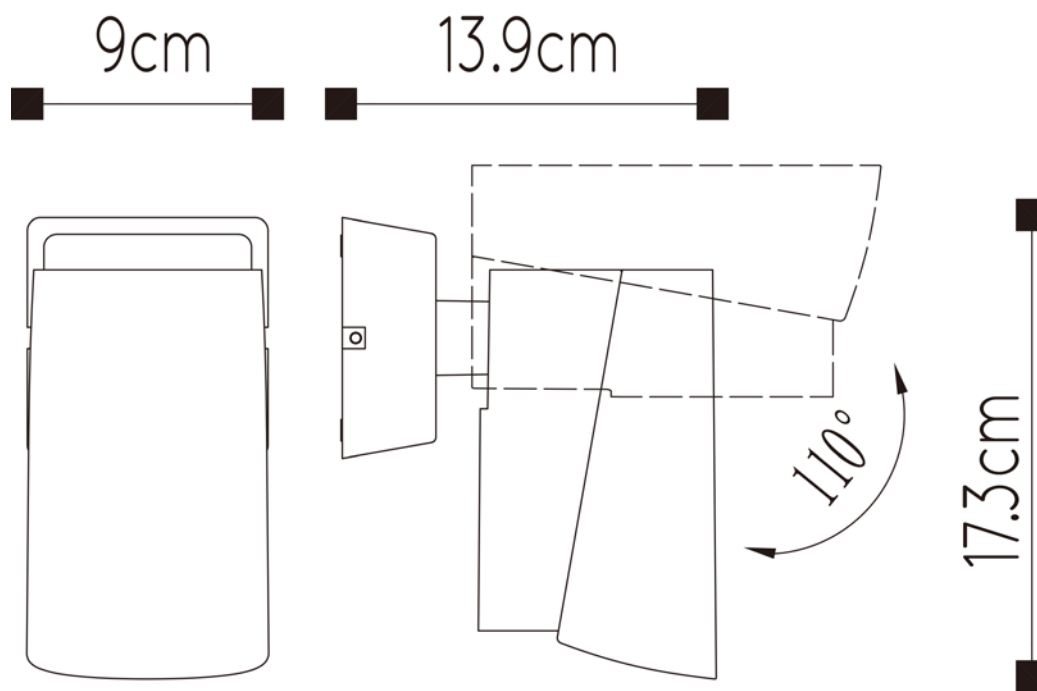

LUCIDE

Line drawing of the item

Item number: 27896 / 12 / 29

Technical details

Materials used:	Aluminium body with temper glass
Color:	Dark Grey
Dimmable and how is fixture dimmable	No
Size:	Height: 17.3cm
	Length: 9cm
	Width: 13.9cm
	Net weight: 1.1kg
Power requirements:	220-240V/~50Hz
Bulb type and maximum wattage:	12W LED
Number of bulbs:	1x12W CREE LED
IP degree:	IP65