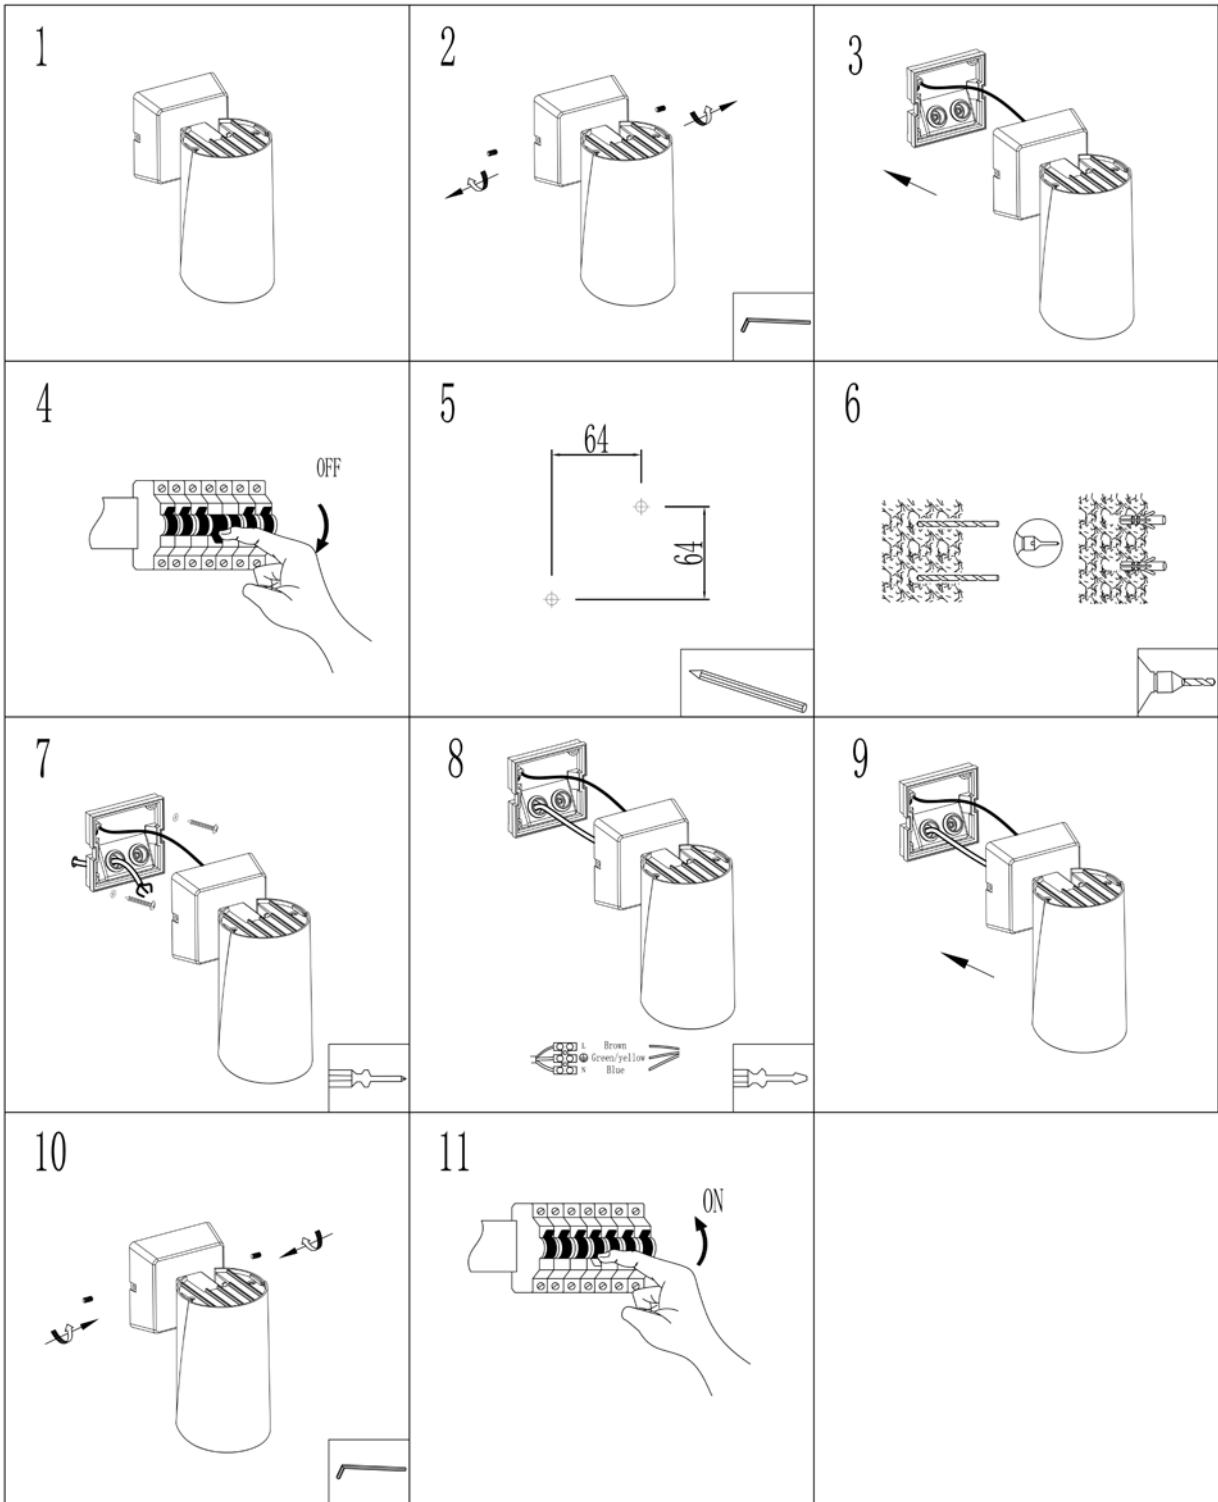

Installation drawing