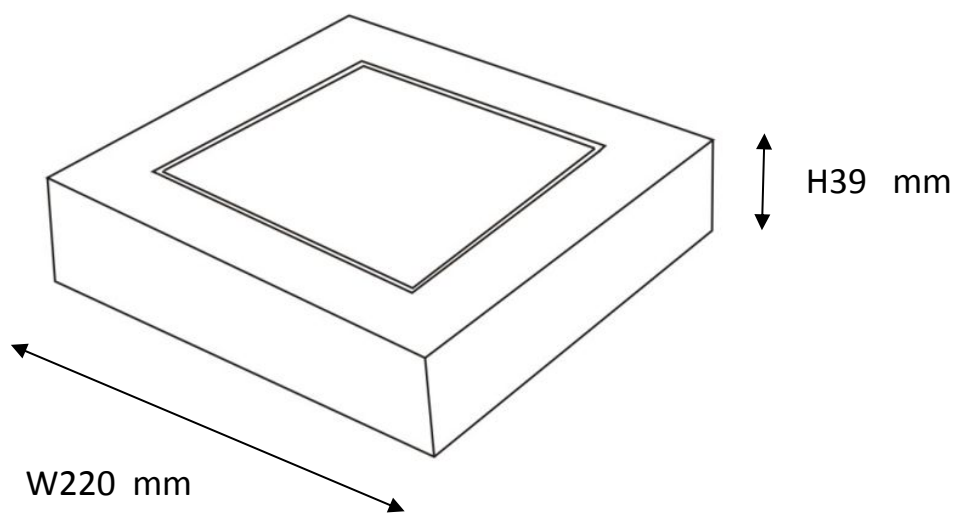

Line drawing of the item

Item number: 28107/22/31

Installation drawing

Technical details

materials used:	Die-casting Aluminum
color:	Matt white
dimmable and how is the fixture dimmable:	Triac dimmable
size:	Height: 39mm Length: 220mm Width: 220mm Net Weight: 1.01kg
power requirements:	220-240V/~50Hz
bulb type and Wattage Range:	SMD3528 22W
number of bulbs:	216pcs
IP degree:	IP40