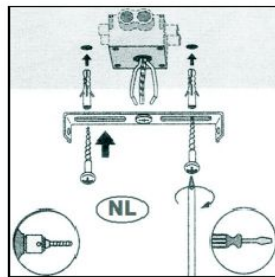

Line drawing of the item

Item number: 28107/22/31

Installation drawing

Technical details

materials used:	Die-casting Aluminum
color:	Matt white
dimmable and how is the fixture dimmable:	Triac dimmable
size:	Height: 39mm Length: 220mm Width: 220mm Net Weight: 1.01kg
power requirements:	220-240V/~50Hz
bulb type and Wattage Range:	SMD3528 22W
number of bulbs:	216pcs
IP degree:	IP40