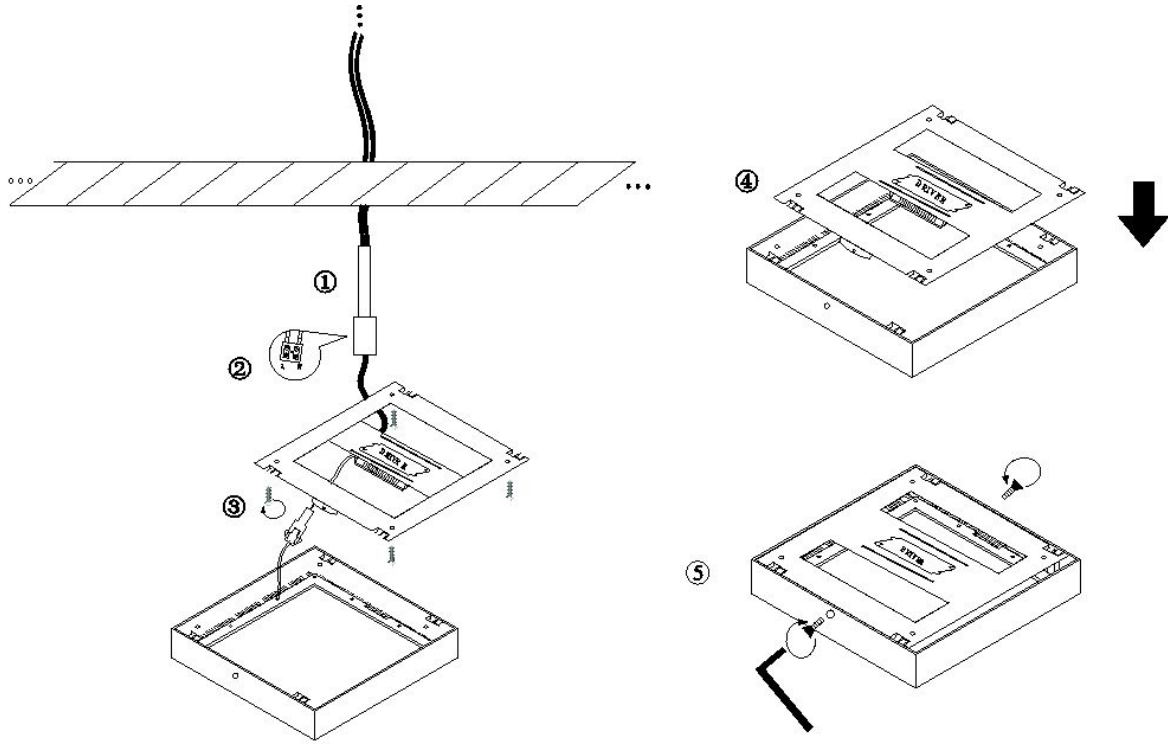

Line drawing of the item

Item number: 28107/22/31

Installation drawing

Technical details

materials used:	Die-casting Aluminum
color:	Matt white
dimmable and how is the fixture dimmable:	Triac dimmable
size:	Height: 39mm Length: 220mm Width: 220mm Net Weight: 1.01kg
power requirements:	220-240V/~50Hz
bulb type and Wattage Range:	SMD3528 22W
number of bulbs:	216pcs
IP degree:	IP40