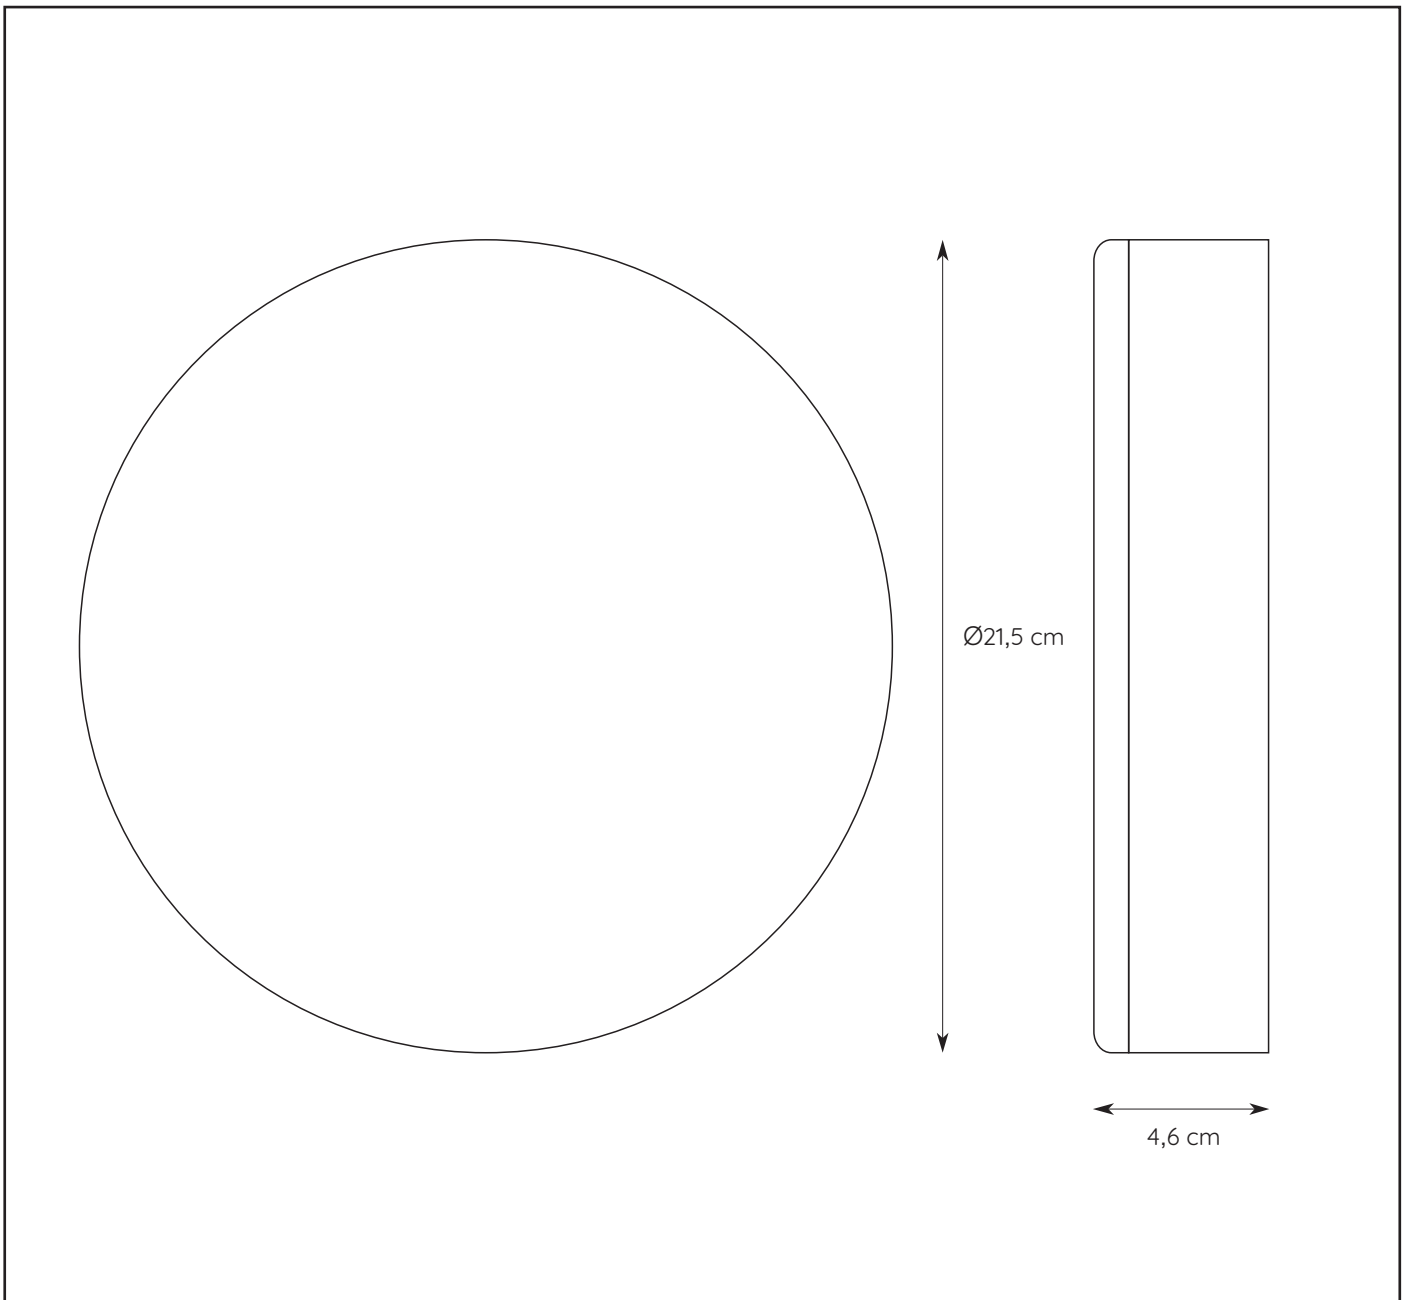

LUCIDE

item number : 28112/30/30

EAN code : 5411212281128

item number : 28112/30/31

EAN code : 5411212281135

CERES LED

General

Dimensions LxWxH : Ø21,5 cm x 4,6 cm
Height minimum : 4,6 cm
Height maximum : 4,6 cm
Dimensions shade LxWxH : Ø 21,5cm x 0,92 cm
Main material : Aluminum, PMMA,Plastic
Ceiling rose material : -
Color : Matt black&Matt white
Style : Modern
Shape : Round
Weight : 0,90 kg
Warranty : 3 years

Installation of items in bathroom:

Product specifications

Dimmable : Yes
Light direction : Around (Diffuse)
Adjustable in height : Not adjustable In Height (Before Installation)
Directional : 120°
Cable : No Cable On Product
Cable length : -
Sensor : Without Sensor
Control : Light Switch Control
IP-Class : Recessed 66, Surface mounted 44
Electric class : 2
Light source including ? : Yes
Lamp socket : No
Light source number : 136pcs
Power requirements : 220-240V~50Hz
Bulb type & maximum wattage : SMD 2016 LED,30W

IP classifications	zone 0	zone 1 minimum	zone 2 minimum	zone 3 minimum

For more specifications of this product please visit www.lucide.com

LUCIDE

CERES LED

Item number : 28112/30/30

EAN code : 5 411212281128

Item number : 28112/30/31

EAN code : 5 411212281135

For more specifications, dimensions please visit
www.lucide.com

Surface mounted installation(IP44)

Opbouw montage(IP44)

Plafonnier(IP44)

Aufbaumontage(IP44)