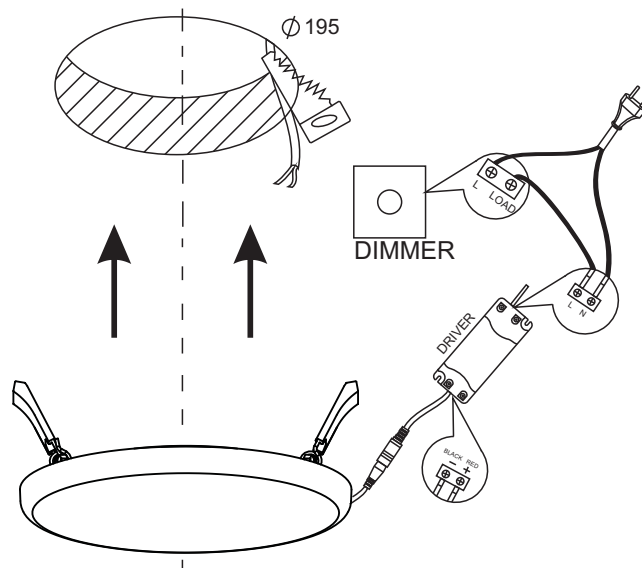

LUCIDE

item number : 28112/30/30

EAN code : 5411212281128

item number : 28112/30/31

EAN code : 5411212281135

CERES LED

General

Dimensions LxWxH : Ø21,5 cm x 4,6 cm
Height minimum : 4,6 cm
Height maximum : 4,6 cm
Dimensions shade LxWxH : Ø 21,5cm x 0,92 cm
Main material : Aluminum, PMMA,Plastic
Ceiling rose material : -
Color : Matt black&Matt white
Style : Modern
Shape : Round
Weight : 0,90 kg
Warranty : 3 years

Installation of items in bathroom:

Product specifications

Dimmable : Yes
Light direction : Around (Diffuse)
Adjustable in height : Not adjustable In Height (Before Installation)
Directional : 120°
Cable : No Cable On Product
Cable length : -
Sensor : Without Sensor
Control : Light Switch Control
IP-Class : Recessed 66, Surface mounted 44
Electric class : 2
Light source including ? : Yes
Lamp socket : No
Light source number : 136pcs
Power requirements : 220-240V~50Hz
Bulb type & maximum wattage : SMD 2016 LED,30W

①

②

③

④

Recessed installation(IP66)

Inbouw(IP66)

Installation encastrée(IP66)

Einbau(IP66)