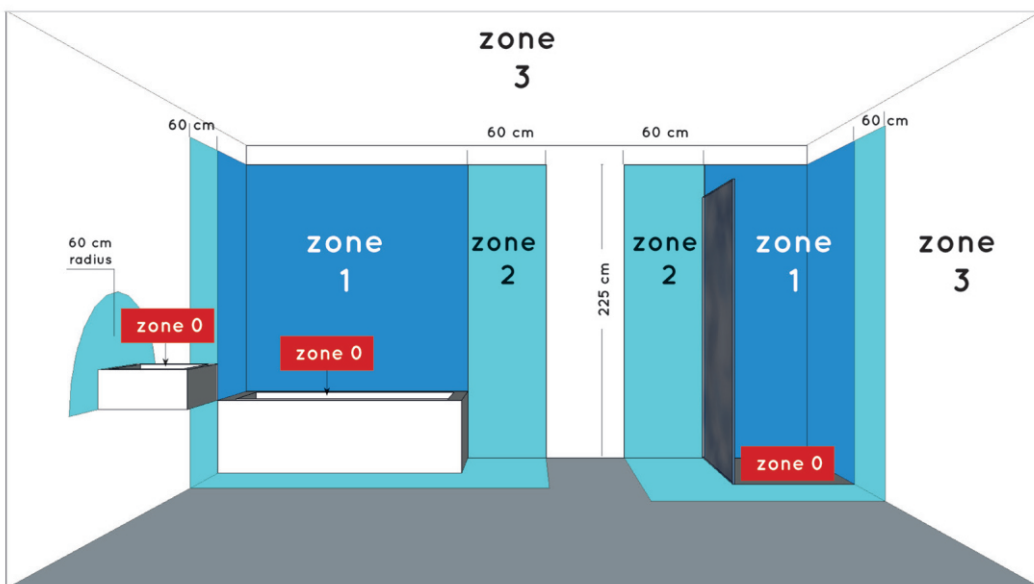

LUCIDE

item number : 28112/30/30

EAN code : 5411212281128

item number : 28112/30/31

EAN code : 5411212281135

CERES LED

General

Dimensions LxWxH : Ø21,5 cm x 4,6 cm
Height minimum : 4,6 cm
Height maximum : 4,6 cm
Dimensions shade LxWxH : Ø 21,5cm x 0,92 cm
Main material : Aluminum, PMMA,Plastic
Ceiling rose material : -
Color : Matt black&Matt white
Style : Modern
Shape : Round
Weight : 0,90 kg
Warranty : 3 years

Installation of items in bathroom:

Product specifications

Dimmable : Yes
Light direction : Around (Diffuse)
Adjustable in height : Not adjustable In Height (Before Installation)
Directional : 120°
Cable : No Cable On Product
Cable length : -
Sensor : Without Sensor
Control : Light Switch Control
IP-Class : Recessed 66, Surface mounted 44
Electric class : 2
Light source including ? : Yes
Lamp socket : No
Light source number : 136pcs
Power requirements : 220-240V~50Hz
Bulb type & maximum wattage : SMD 2016 LED,30W