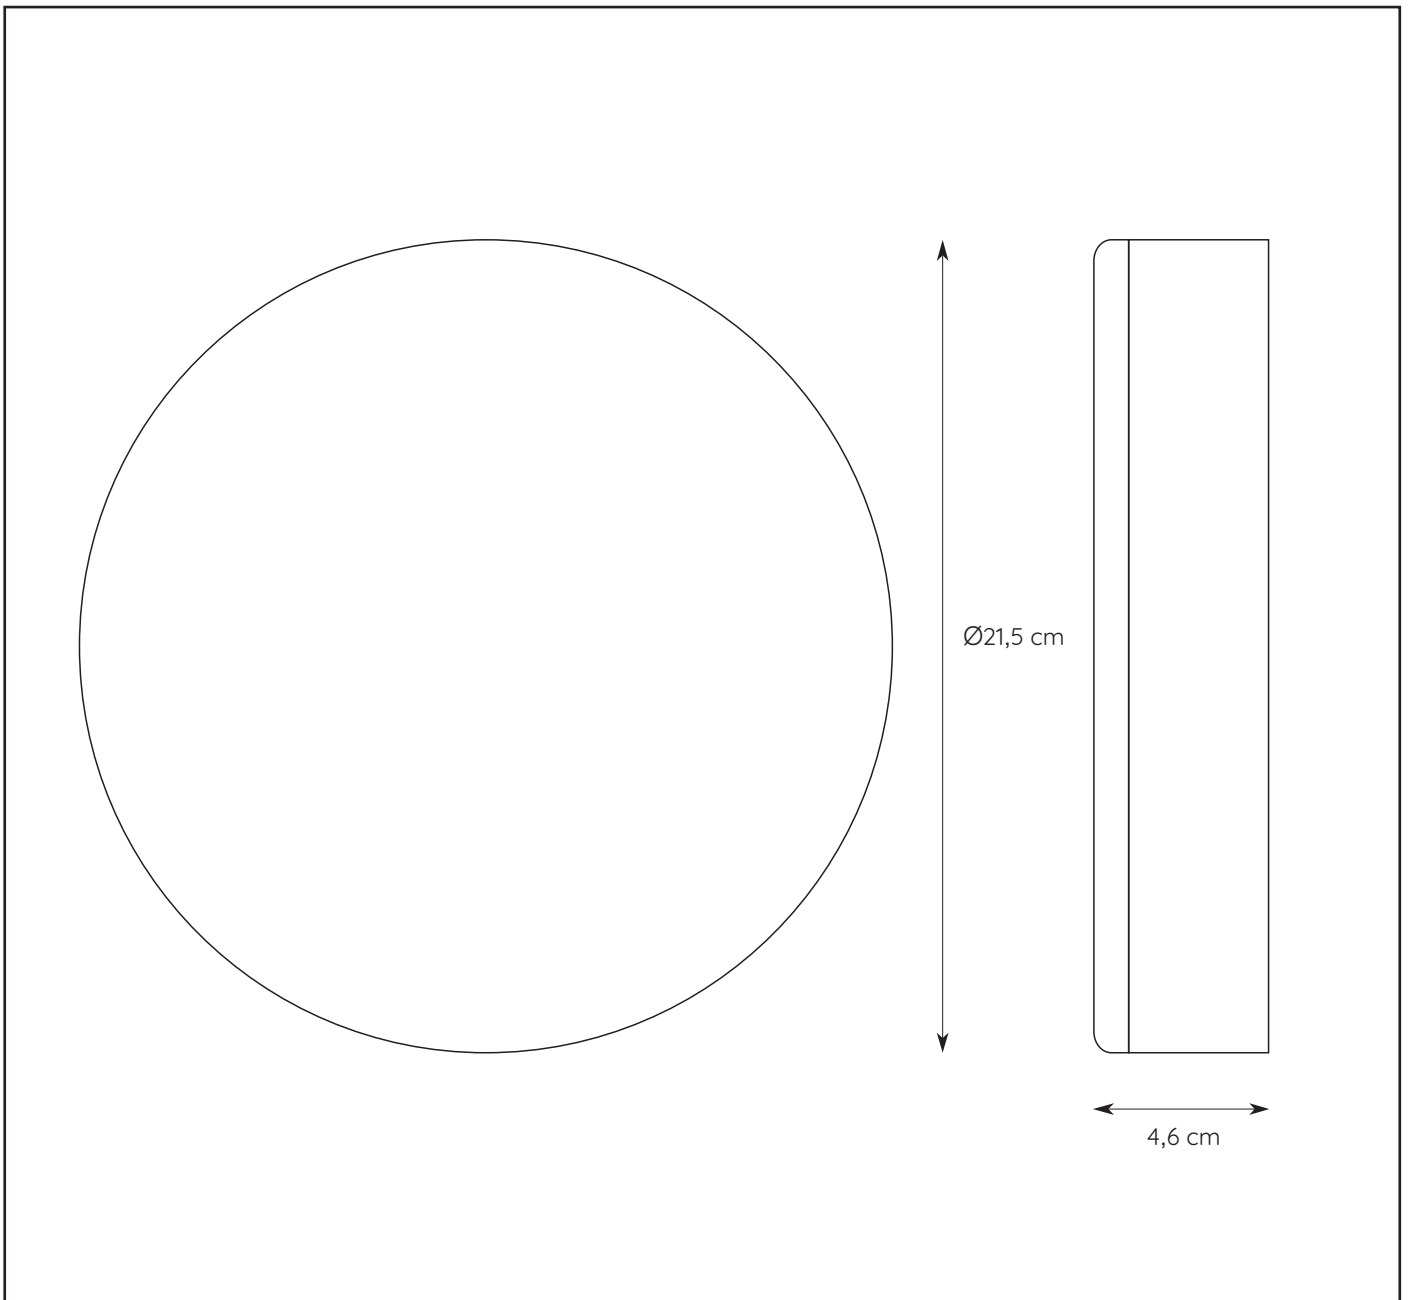

LUCIDE

**item number : 28112/30/30**  
EAN code : 5411212281128  
**item number : 28112/30/31**  
EAN code : 5411212281135

**CERES LED**

**General**

**Dimensions LxWxH :** Ø21,5 cm x 4,6 cm  
**Height minimum :** 4,6 cm  
**Height maximum :** 4,6 cm  
**Dimensions shade LxWxH :** Ø 21,5cm x 0,92 cm  
**Main material :** Aluminum, PMMA,Plastic  
**Ceiling rose material :** -  
**Color :** Matt black&Matt white  
**Style :** Modern  
**Shape :** Round  
**Weight :** 0,90 kg  
**Warranty :** 3 years

**Installation of items in bathroom:**

**Product specifications**

**Dimmable :** Yes  
**Light direction :** Around (Diffuse)  
**Adjustable in height :** Not adjustable In Height (Before Installation)  
**Directional :** 120°  
**Cable :** No Cable On Product  
**Cable length :** -  
**Sensor :** Without Sensor  
**Control :** Light Switch Control  
**IP-Class :** Recessed 66, Surface mounted 44  
**Electric class :** 2  
**Light source including ? :** Yes  
**Lamp socket :** No  
**Light source number :** 136pcs  
**Power requirements :** 220-240V~50Hz  
**Bulb type & maximum wattage :** SMD 2016 LED,30W

## CERES LED

Item number : 28112/30/30

EAN code : 5 411212281128

Item number : 28112/30/31

EAN code : 5 411212281135

For more specifications, dimensions please visit  
[www.lucide.com](http://www.lucide.com)