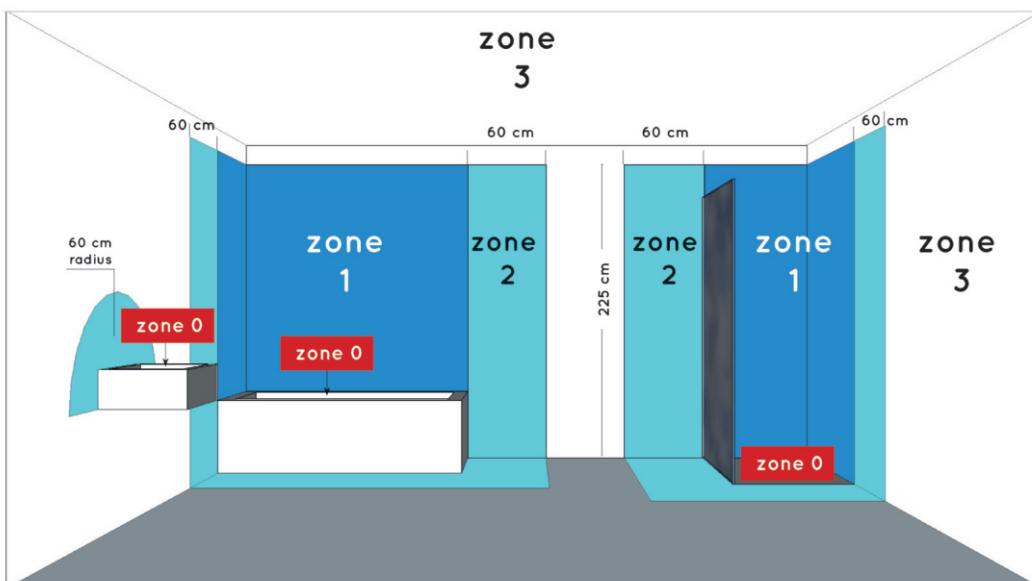

LUCIDE

**item number : 28112/30/30**  
EAN code : 5411212281128  
**item number : 28112/30/31**  
EAN code : 5411212281135

**CERES LED**

**General**

**Dimensions LxWxH :** Ø21,5 cm x 4,6 cm  
**Height minimum :** 4,6 cm  
**Height maximum :** 4,6 cm  
**Dimensions shade LxWxH :** Ø 21,5cm x 0,92 cm  
**Main material :** Aluminum, PMMA,Plastic  
**Ceiling rose material :** -  
**Color :** Matt black&Matt white  
**Style :** Modern  
**Shape :** Round  
**Weight :** 0,90 kg  
**Warranty :** 3 years

**Installation of items in bathroom:**

**Product specifications**

**Dimmable :** Yes  
**Light direction :** Around (Diffuse)  
**Adjustable in height :** Not adjustable In Height (Before Installation)  
**Directional :** 120°  
**Cable :** No Cable On Product  
**Cable length :** -  
**Sensor :** Without Sensor  
**Control :** Light Switch Control  
**IP-Class :** Recessed 66, Surface mounted 44  
**Electric class :** 2  
**Light source including ? :** Yes  
**Lamp socket :** No  
**Light source number :** 136pcs  
**Power requirements :** 220-240V~50Hz  
**Bulb type & maximum wattage :** SMD 2016 LED,30W