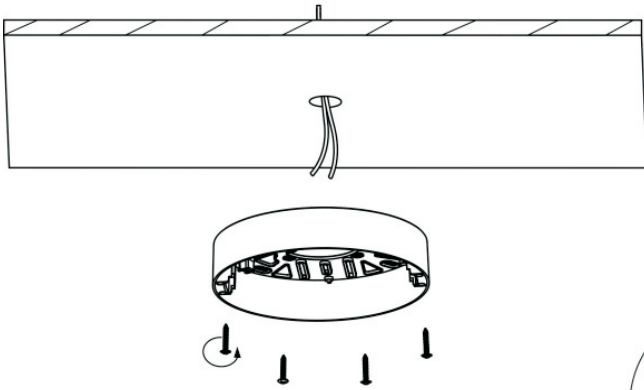

Surface mounted installation(IP44)
Opbouw montage(IP44)
Plafonnier(IP44)
Aufbaumontage(IP44)

①

②