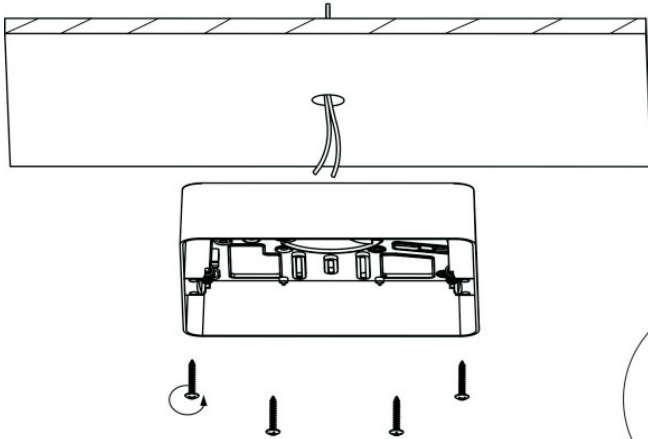

Surface mounted installation(IP44)
Opbouw montage(IP44)
Plafonnier(IP44)
Aufbaumontage(IP44)

①

②