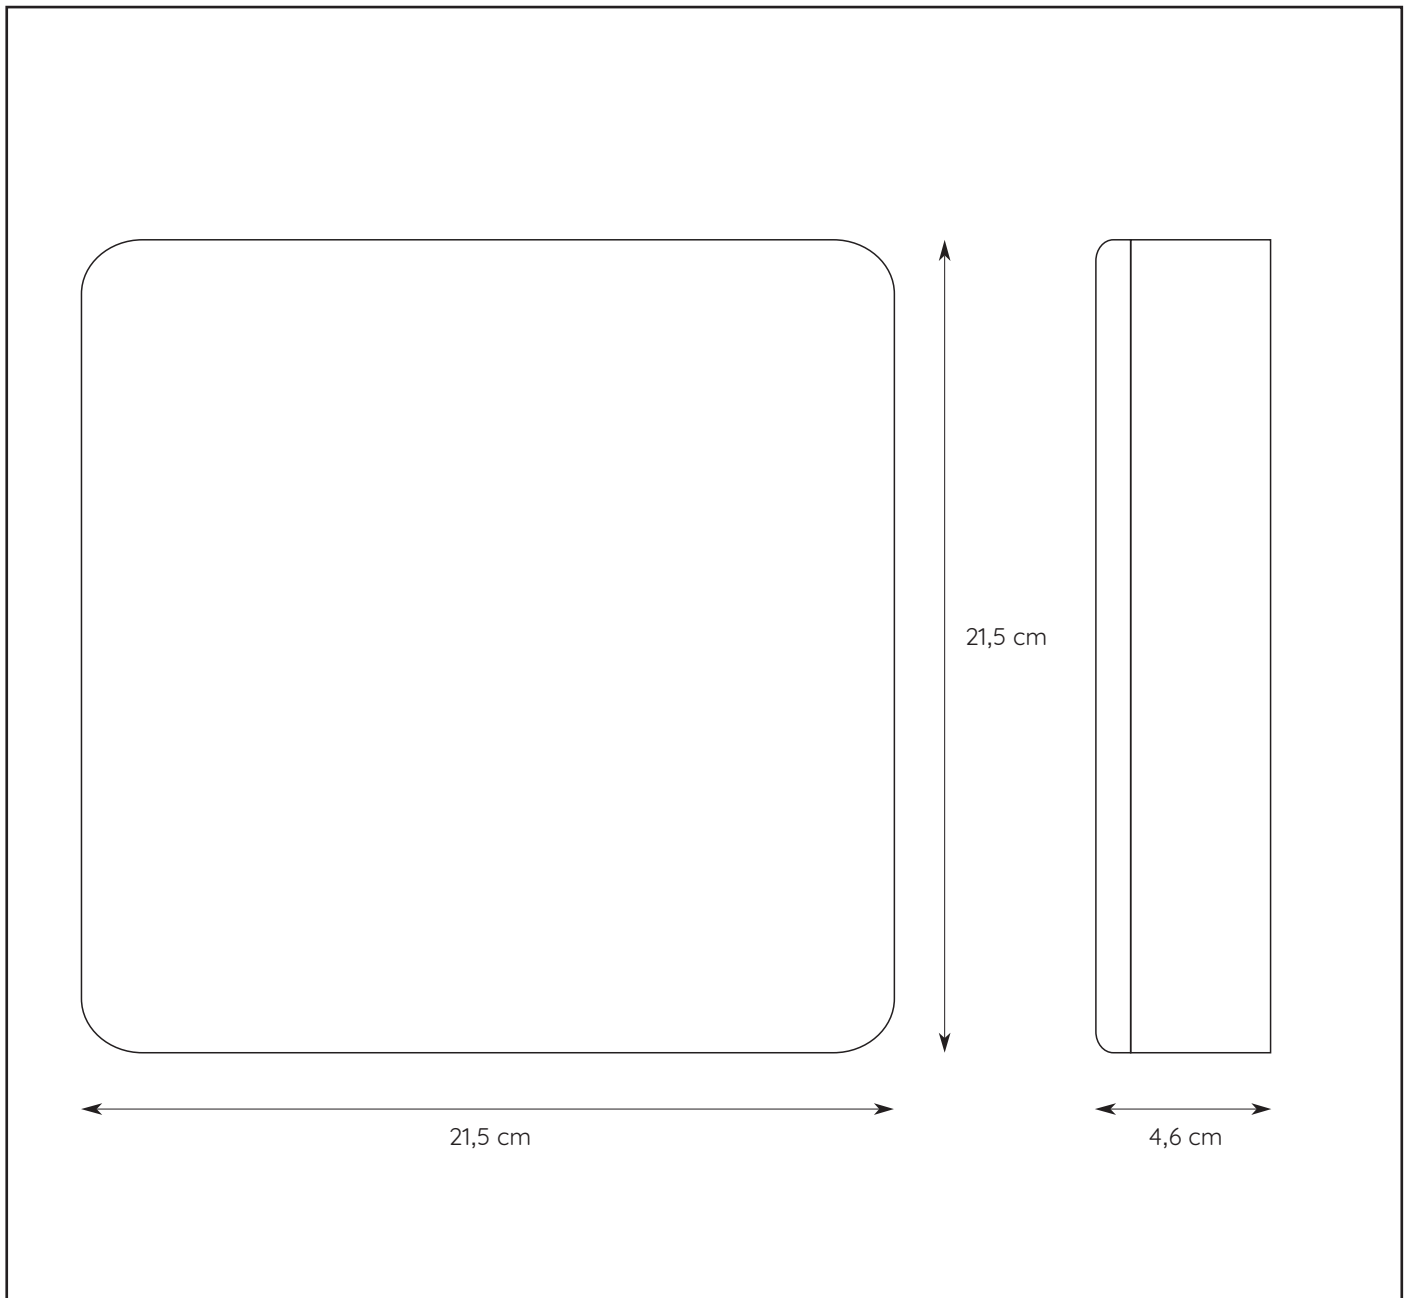

LUCIDE

**item number : 28113/30/30**

EAN code : 5411212281142

**item number : 28113/30/31**

EAN code : 5411212281159

**CERES LED****General****Dimensions LxWxH :** 21,5 cm x 21,5 cm x 4,6 cm**Height minimum :** 4,6 cm**Height maximum :** 4,6 cm**Dimensions shade LxWxH :** 21,5 cm x 21,5cm x 0,92 cm**Main material :** Aluminum, PMMA, Plastic**Ceiling rose material :** -**Color :** Matt black & Matt white**Style :** Modern**Shape :** Square**Weight :** 1,05 kg**Warranty :** 3 years**Installation of items  
in bathroom:****Product specifications****Dimmable :** Yes**Light direction :** Around (Diffuse)**Adjustable in height :** Not adjustable In Height  
(Before Installation)**Directional :** 120°**Cable :** No Cable On Product**Cable length :** -**Sensor :** Without Sensor**Control :** Light Switch Control**IP-Class :** Recessed 66, Surface mounted 44**Electric class :** 2**Light source including ? :** Yes**Lamp socket :** No**Light source number :** 152 pcs**Power requirements :** 220-240V~50Hz**Bulb type & maximum wattage :** SMD 2016 LED, 30W

## CERES LED

Item number : 28113/30/30

EAN code : 5 411212281142

Item number : 28113/30/31

EAN code : 5 411212281159

For more specifications, dimensions please visit  
[www.lucide.com](http://www.lucide.com)