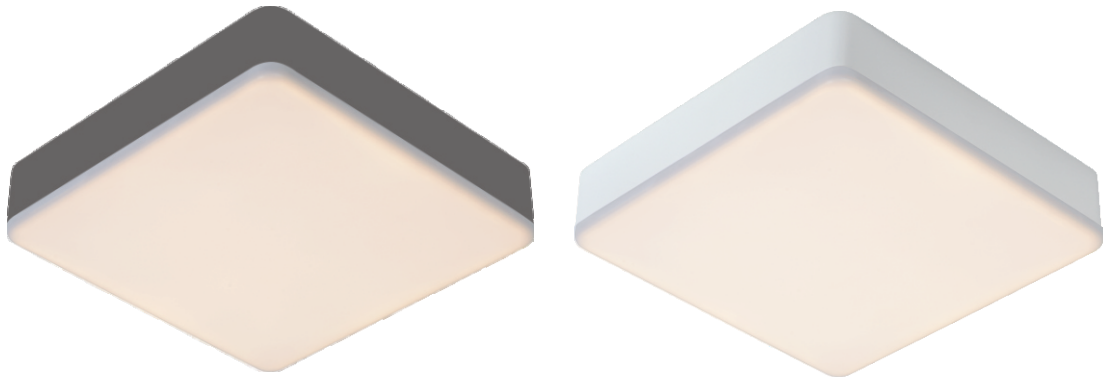

LUCIDE

**item number : 28113/30/30**

EAN code : 5411212281142

**item number : 28113/30/31**

EAN code : 5411212281159

**CERES LED****General****Dimensions LxWxH :** 21,5 cm x 21,5 cm x 4,6 cm**Height minimum :** 4,6 cm**Height maximum :** 4,6 cm**Dimensions shade LxWxH :** 21,5 cm x 21,5cm x 0,92 cm**Main material :** Aluminum, PMMA, Plastic**Ceiling rose material :** -**Color :** Matt black & Matt white**Style :** Modern**Shape :** Square**Weight :** 1,05 kg**Warranty :** 3 years**Installation of items  
in bathroom:****Product specifications****Dimmable :** Yes**Light direction :** Around (Diffuse)**Adjustable in height :** Not adjustable In Height  
(Before Installation)**Directional :** 120°**Cable :** No Cable On Product**Cable length :** -**Sensor :** Without Sensor**Control :** Light Switch Control**IP-Class :** Recessed 66, Surface mounted 44**Electric class :** 2**Light source including ? :** Yes**Lamp socket :** No**Light source number :** 152 pcs**Power requirements :** 220-240V~50Hz**Bulb type & maximum wattage :** SMD 2016 LED, 30W

## CERES LED

Item number : 28113/30/30

EAN code : 5 411212281142

Item number : 28113/30/31

EAN code : 5 411212281159

For more specifications, dimensions please visit  
[www.lucide.com](http://www.lucide.com)