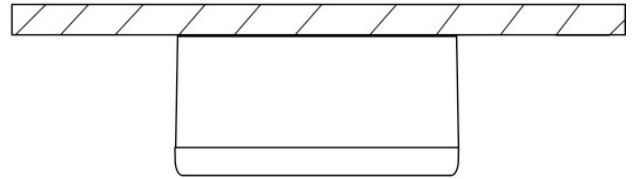

Surface mounted installation(IP44)
Opbouw montage(IP44)
Plafonnier(IP44)
Aufbaumontage(IP44)

①

②

③

④

Recessed installation(IP66)
Inbouw(IP66)
Installation encastrée(IP66)
Einbau(IP66)

Dit product bevat een lichtbron van energie-efficiëntieklasse G
Ce produit contient une source lumineuse de classe énergétique G
This product contains a light source of energy efficiency class G
Dieses Produkt enthält eine Lichtquelle der Energieeffizienzklasse G
Ten produkt zawiera źródło światła o klasie efektywności energetycznej G