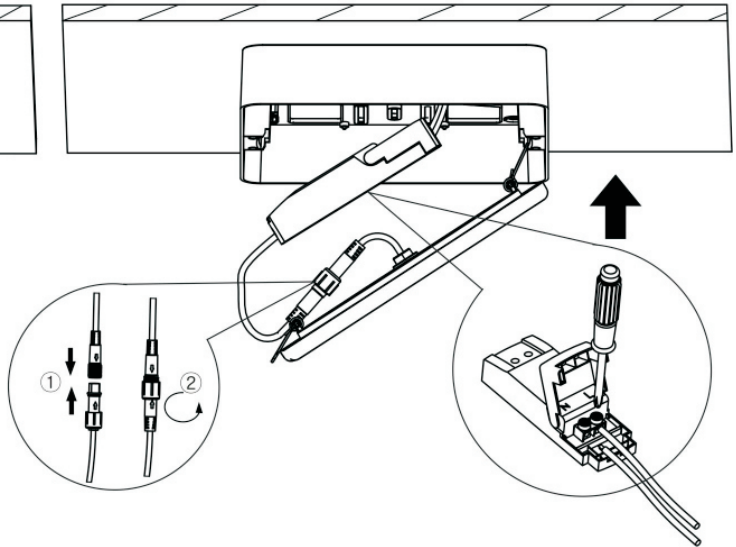

Surface mounted installation(IP44)
Opbouw montage(IP44)
Plafonnier(IP44)
Aufbaumontage(IP44)

①

②

③

④

Recessed installation(IP66)
Inbouw(IP66)
Installation encastrée(IP66)
Einbau(IP66)

Dit product bevat een lichtbron van energie-efficiëntieklasse G
Ce produit contient une source lumineuse de classe énergétique G
This product contains a light source of energy efficiency class G
Dieses Produkt enthält eine Lichtquelle der Energieeffizienzklasse G
Ten produkt zawiera źródło światła o klasie efektywności energetycznej G