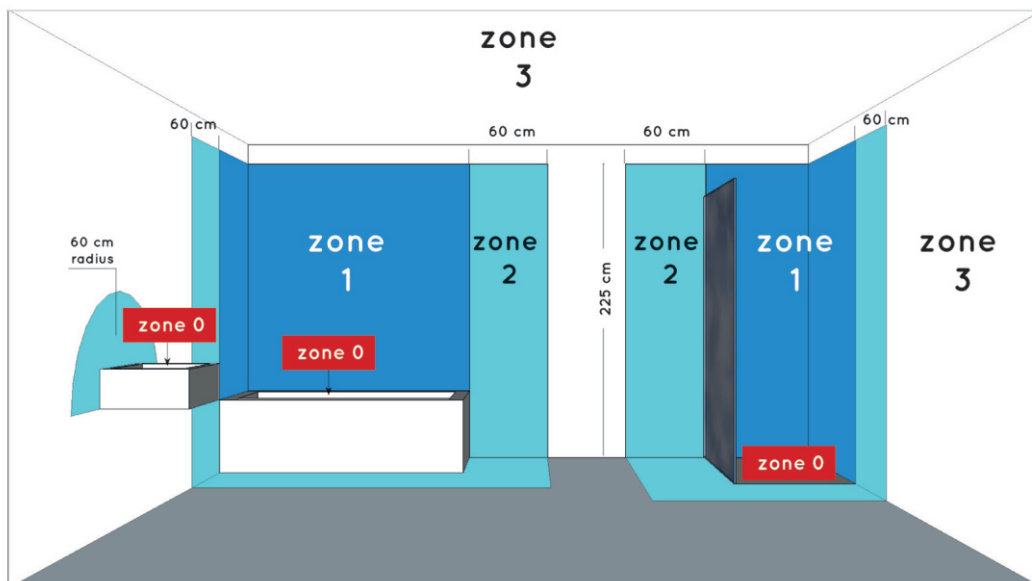

LUCIDE

**item number : 28113/30/30**

EAN code : 5411212281142

**item number : 28113/30/31**

EAN code : 5411212281159

**CERES LED****General****Dimensions LxWxH :** 21,5 cm x 21,5 cm x 4,6 cm**Height minimum :** 4,6 cm**Height maximum :** 4,6 cm**Dimensions shade LxWxH :** 21,5 cm x 21,5cm x 0,92 cm**Main material :** Aluminum, PMMA, Plastic**Ceiling rose material :** -**Color :** Matt black & Matt white**Style :** Modern**Shape :** Square**Weight :** 1,05 kg**Warranty :** 3 years**Installation of items  
in bathroom:****Product specifications****Dimmable :** Yes**Light direction :** Around (Diffuse)**Adjustable in height :** Not adjustable In Height  
(Before Installation)**Directional :** 120°**Cable :** No Cable On Product**Cable length :** -**Sensor :** Without Sensor**Control :** Light Switch Control**IP-Class :** Recessed 66, Surface mounted 44**Electric class :** 2**Light source including ? :** Yes**Lamp socket :** No**Light source number :** 152 pcs**Power requirements :** 220-240V~50Hz**Bulb type & maximum wattage :** SMD 2016 LED, 30W