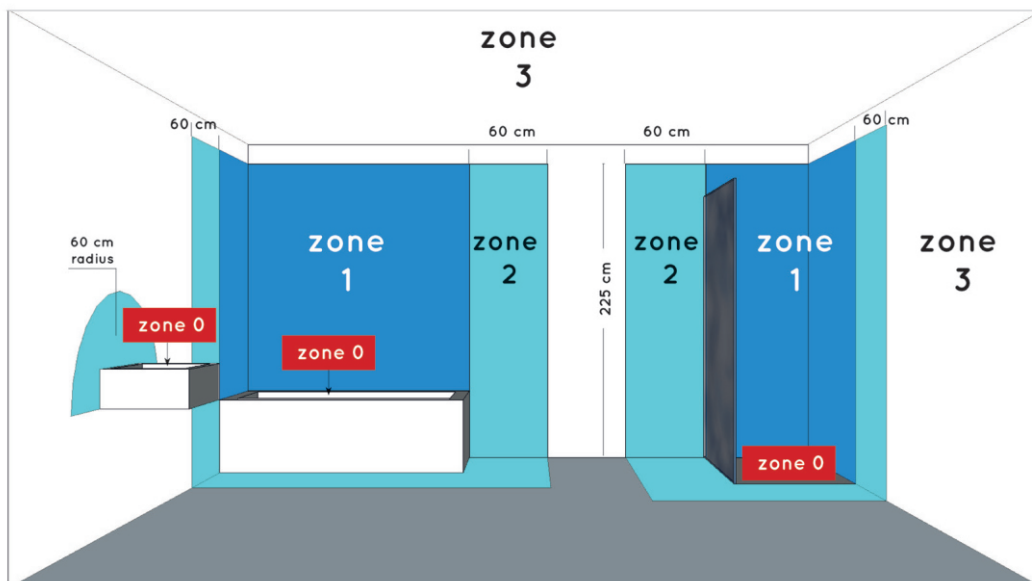

L U C I D E

**item number : 28113/30/30**

EAN code : 5411212281142

**item number : 28113/30/31**

EAN code : 5411212281159

**CERES LED****General****Dimensions LxWxH :** 21,5 cm x 21,5 cm x 4,6 cm**Heigth minimum :** 4,6 cm**Heigth maximum :** 4,6 cm**Dimensions shade LxWxH :** 21,5 cm x 21,5cm x 0,92 cm**Main material :** Aluminum, PMMA,Plastic**Ceiling rose material :** -**Color :** Matt black&Matt white**Style :** Modern**Shape :** Square**Weight :** 1,05 kg**Warranty :** 3 years**Installation of items  
in bathroom:****Product specifications****Dimmable :** Yes**Light direction :** Around (Diffuse)**Adjustable in height :** Not adjustable In Height  
(Before Installation)**Directional :** 120°**Cable :** No Cable On Porduct**Cable length :** -**Sensor :** Without Sensor**Control :** Light Switch Control**IP-Class :** Recessed 66, Surface mounted 44**Electric class :** 2**Light source including ? :** Yes**Lamp socket :** No**Light source number :** 152pcs**Power requirements :** 220-240V~50Hz**Bulb type & maximum wattage :** SMD 2016 LED,30W