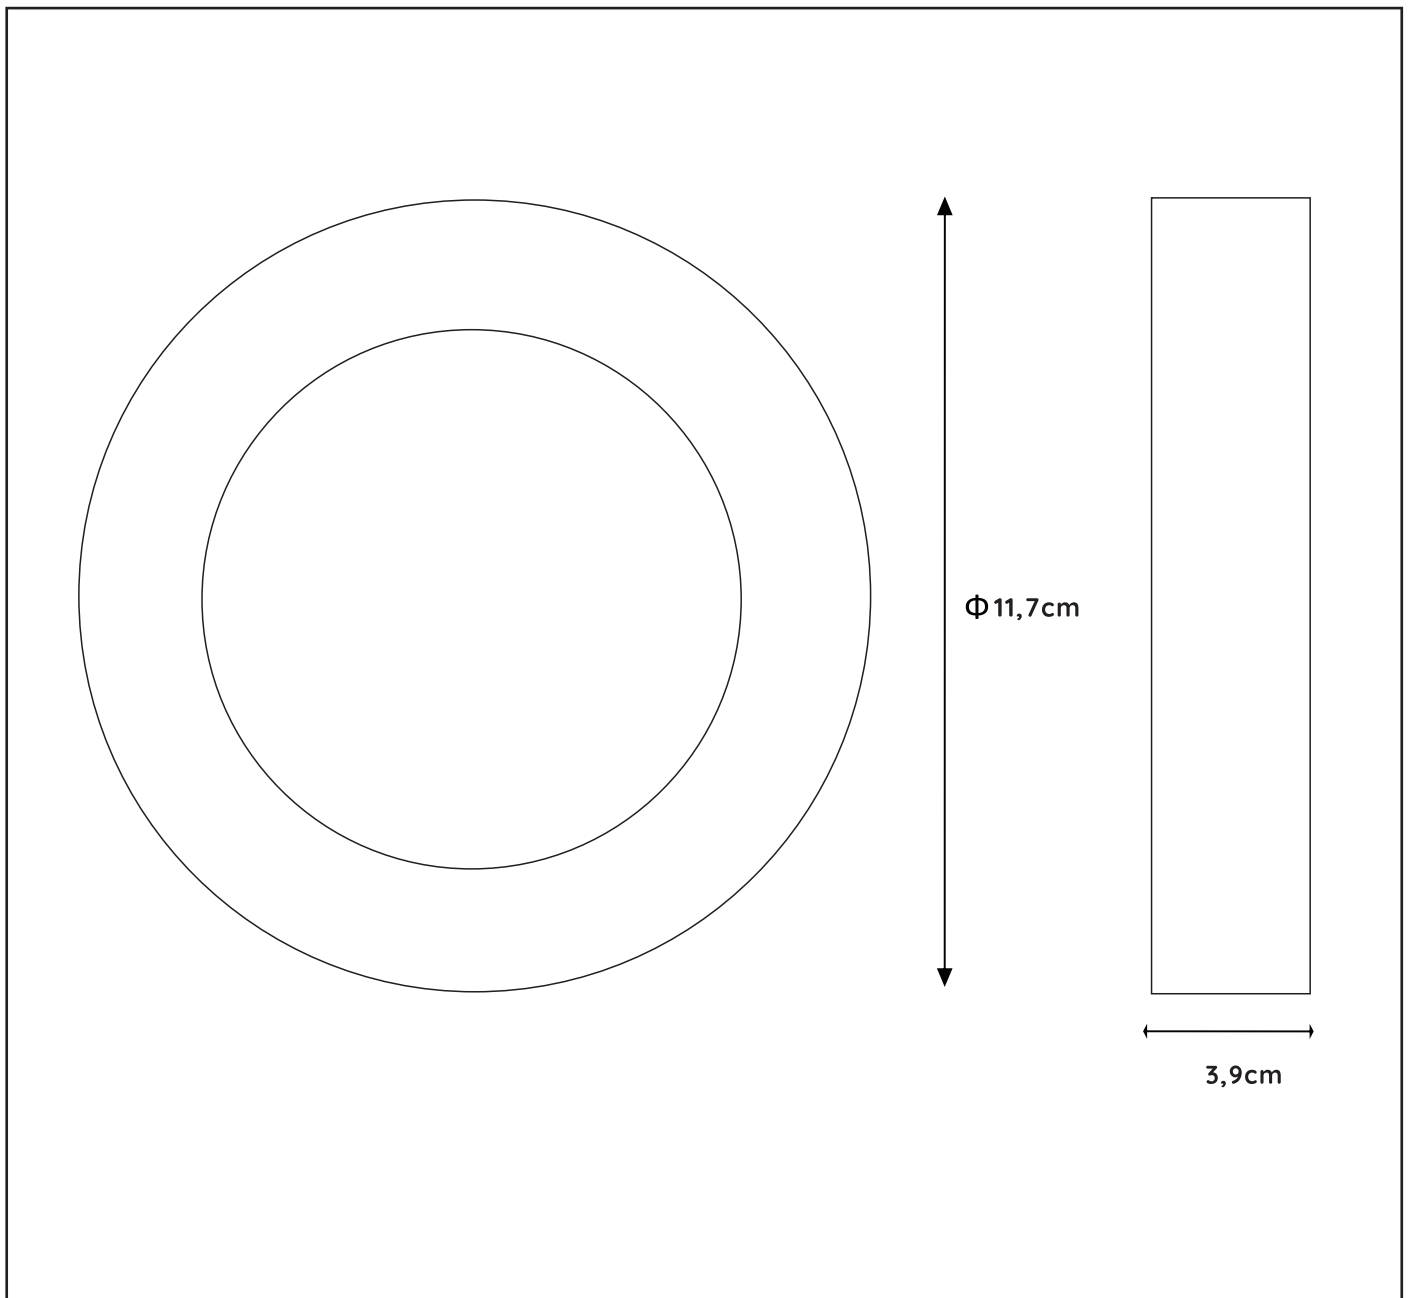

BRICE LED

Item number :28116/11/30

EAN code :5411212281203

Item number :28116/11/31

EAN code :5411212281289