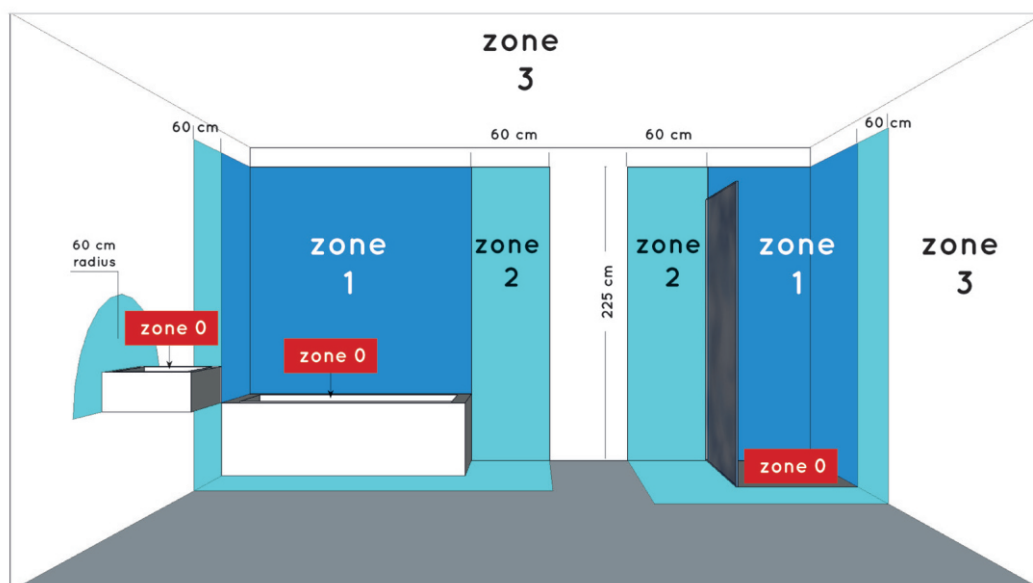

Dimensions LxWxH : 11,7cmx11,7cmx3,9cm

Height minimum : 3,9cm

Height maximum : 3,9cm

Dimensions shade LxWxH : -

Main material : Aluminum, PMMA

Ceiling rose material : -

Color : Matt black&Matt white

Style : Modern

Shape : Round

Weight : 0,29kg

Warranty : 3 years

Installation of items in bathroom:

IP classifications

zone 0

zone 1
minimum

IP65

zone 2
minimum

IP44

zone 3
minimum

IP21

Product specifications

Dimmable : Yes

Light direction : Around(diffuser)

Adjustable in height : Not adjustable In Height
(Before Installation)