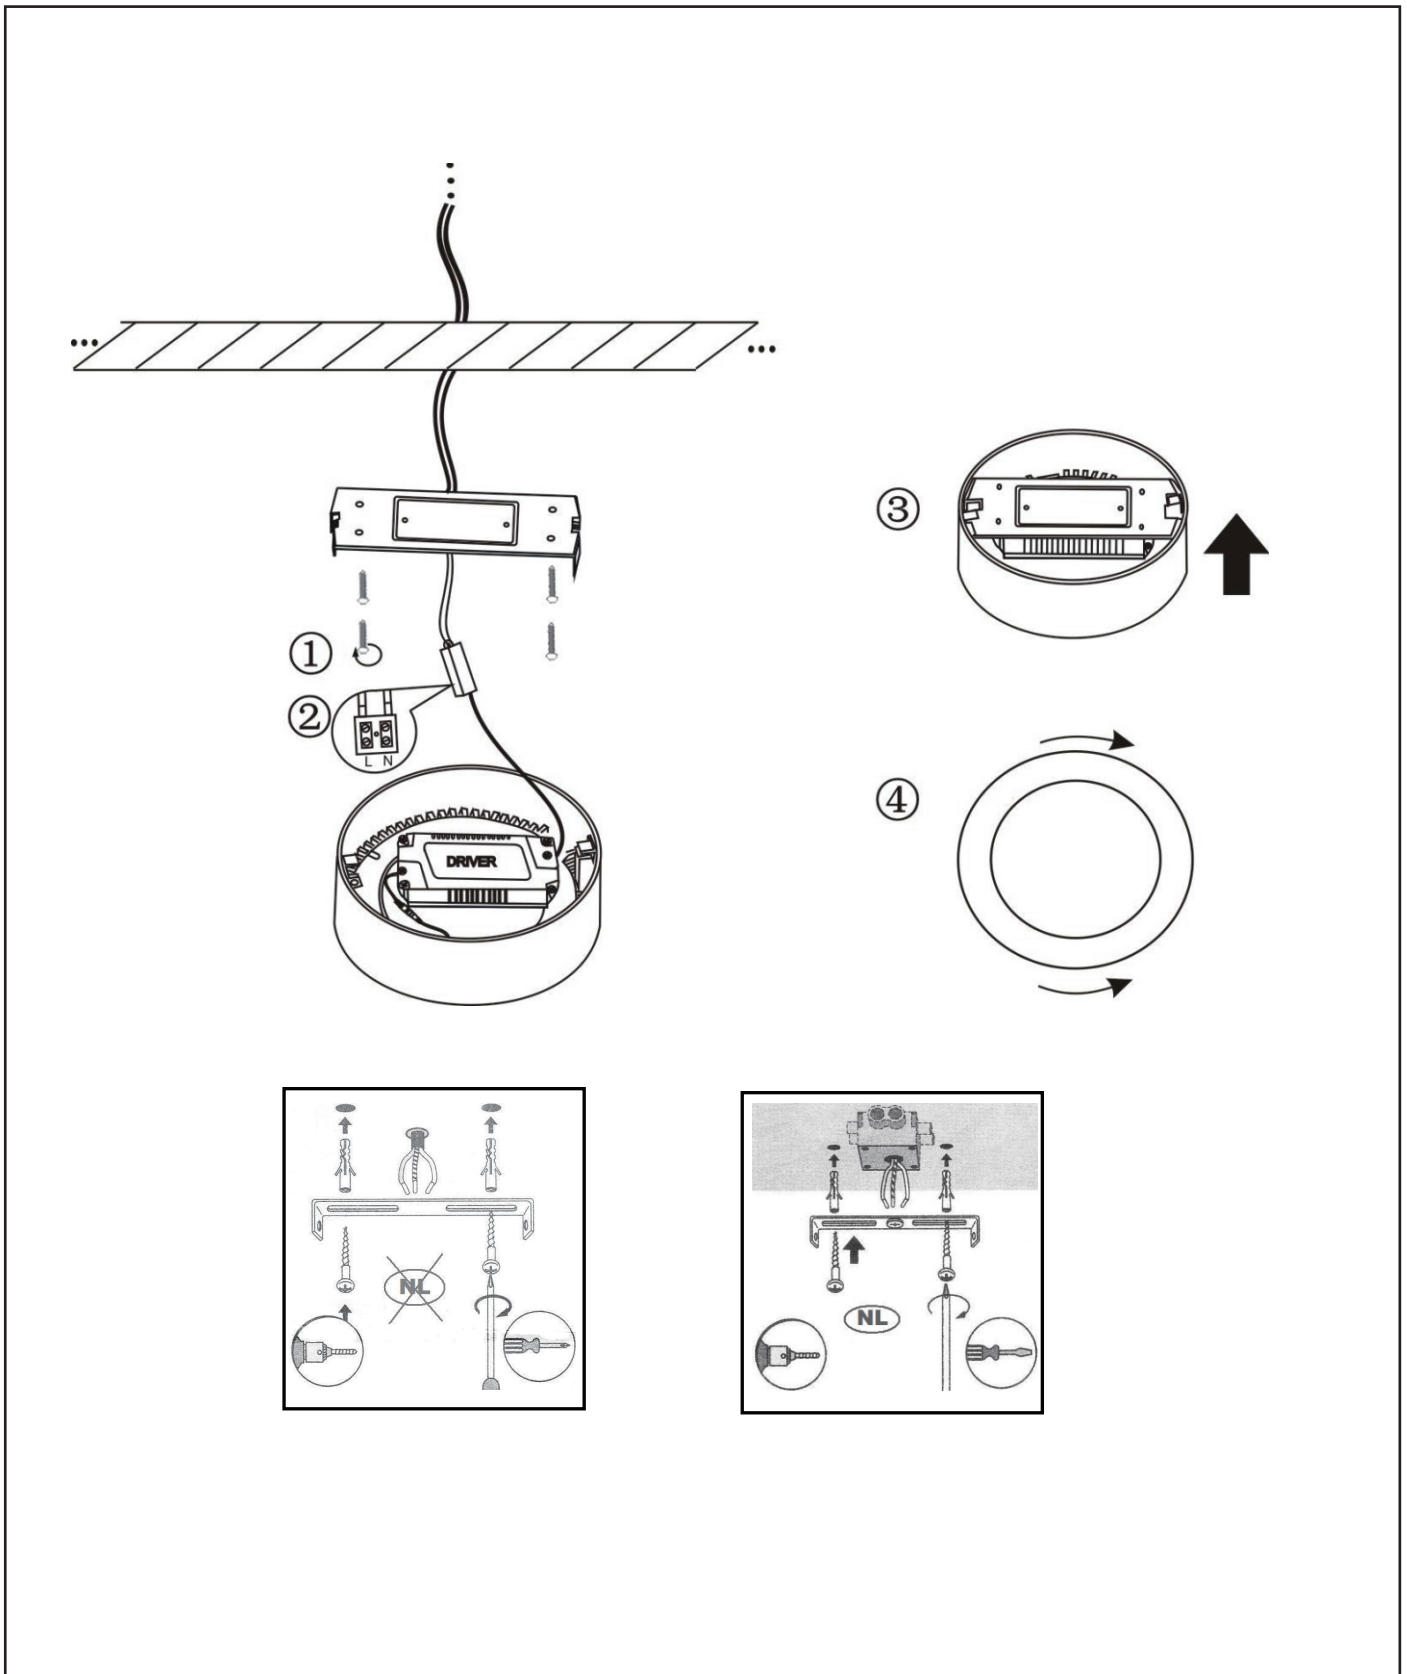

Dimensions LxWxH : 11,7cmx11,7cmx3,9cm

Height minimum : 3,9cm

Height maximum : 3,9cm

Dimensions shade LxWxH : -

Main material : Aluminum, PMMA

Ceiling rose material : -

Color : Matt black&Matt white

Style : Modern

Directional : 110°

Cable : No cable On Product

Cable length : - cm

Sensor : Without Sensor

Control : Light Switch Control

IP-Class : 44

Electric class : 2

Light source including ? : Yes

BRICE LED

Item number :28116/11/30

EAN code :5411212281203

Item number :28116/11/31

EAN code :5411212281289

For more specifications, dimensions please visit

www.lucide.com

INSTALLATION DRAWING SPECIFICATIONS